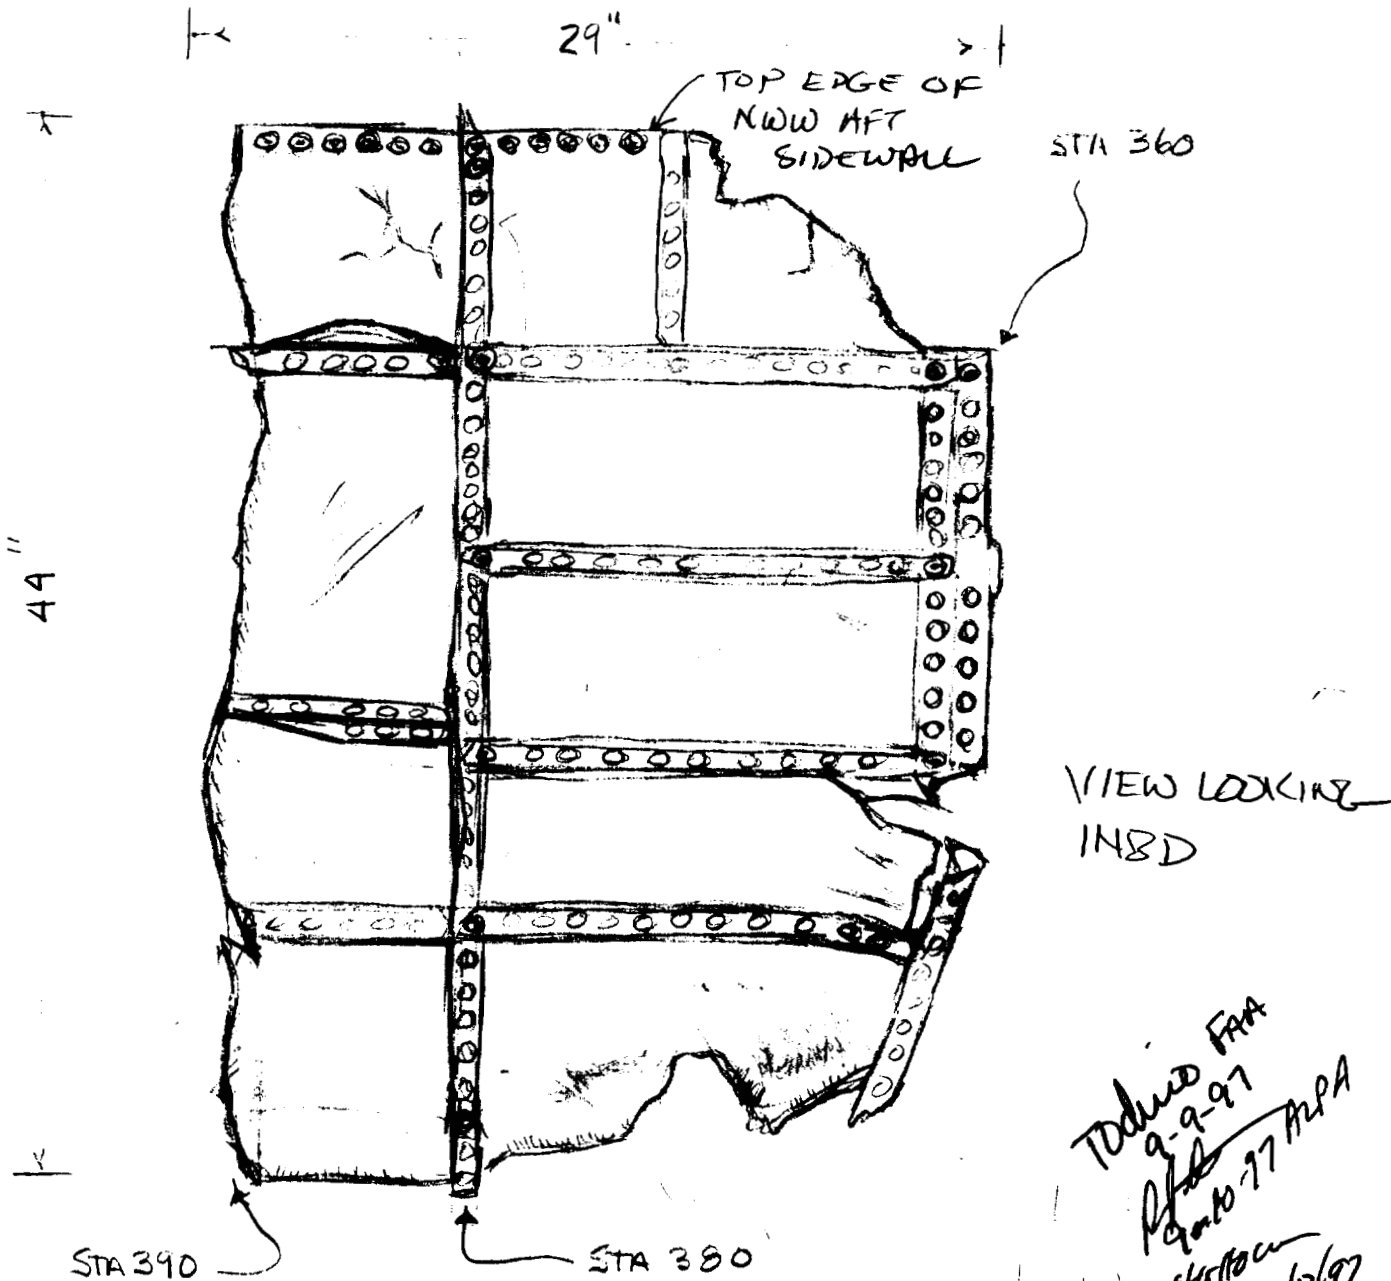

RF 116

NOSE LANDING GEAR, WHEEL WELL RIGHT SIDE  
PANEL, STA 360 TO STATION 390 (APPROX).

PECE IS 29 INCHES WIDE BY 44 INCHES LONG.

Dennis [unclear] JRM  
9-12-97

[unclear]  
9-12-97  
JWA