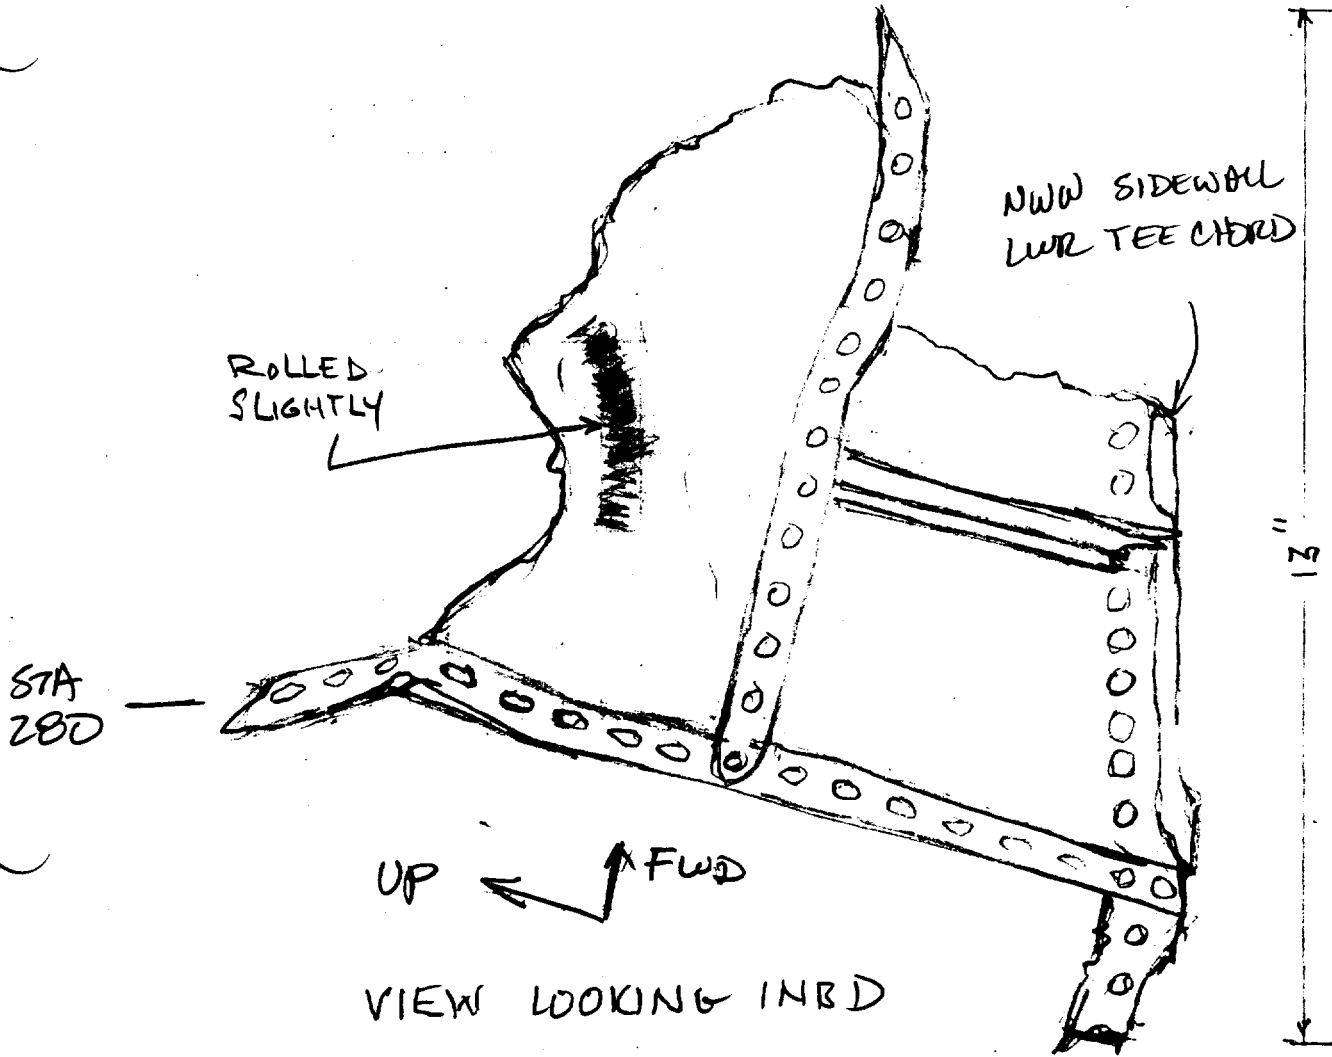

RF 175

18"

THIS PIECE IS FROM THE NOSE LANDING  
GEAR WHEEL WELL <sup>SIDEWALL</sup> STRUCTURE STA. ~~280~~ <sup>270</sup>  
TO STA 280, APPROX 18" LONG X 13" HIGH.  
THERE IS WITNESS OF BLACK RUBBER MARKINGS  
ON THE INNER SIDE.

Tom Todaro  
FAA 9-11-97  
S. O'HANRAHAN  
BOEING 9/12/97

Dennis Santiago IAM  
9-12-97

W. M. Wright  
9-12-97  
TWK