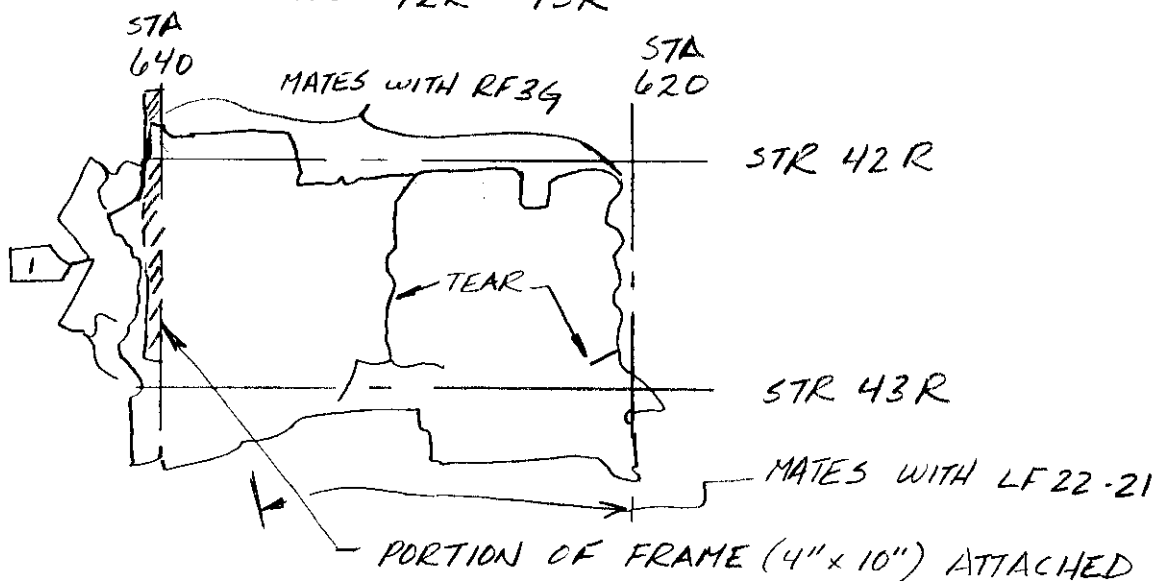

LOG # RF 171

TAG  
TARGET # D2157

COORD: LAT \_\_\_\_\_

LONG \_\_\_\_\_

FUSELAGE SKIN SEGMENT

STA 640-620

STR 42R-43R

DEBRIS FIELD UNKNOWN

FBI # B-10-96-9

- PART IS MANGLED, SEE PHOTO
- NO SIGN OF PUNCTURES, SOOTING NOR FIRE DAMAGE
- THE FULL LENGTH OF THE UPPER END MATES WITH RF36

1) MATES WITH RF3A

Dennis Santiago IAM  
4-4-97

*[Signature]*  
WA 4-7-97