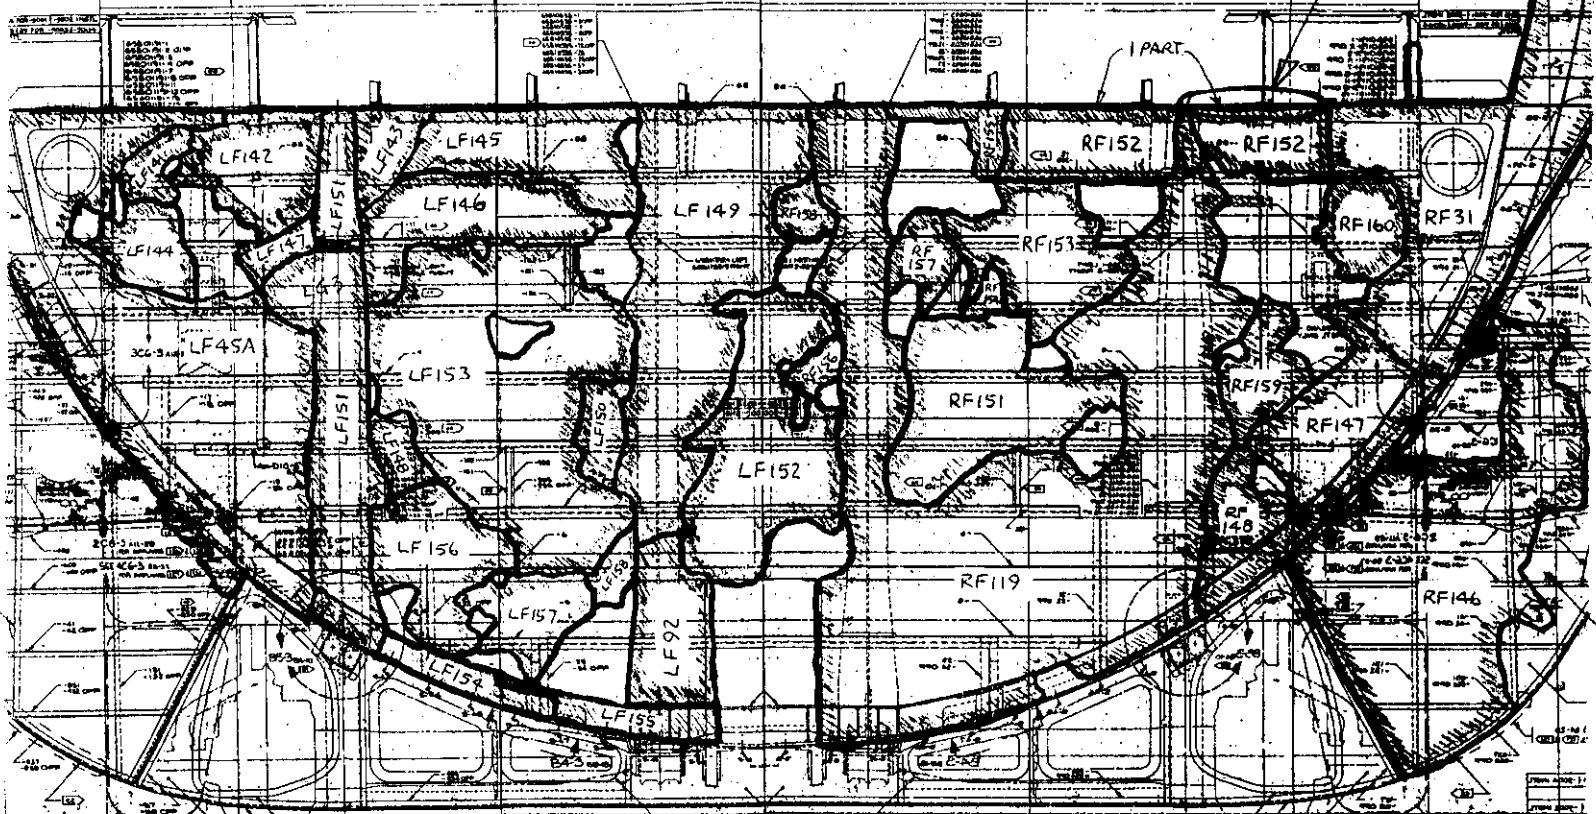

LOG # RF 161

TALO TARGET # D 2131

COORD: LAT \_\_\_\_\_

LONG \_\_\_\_\_

STA 1480 BULKHEAD  
UPPER CHORD

DEBRIS FIELD WHITE

AFT HORIZONTAL  
FLANGE BENT DOWN

VIEW LOOKING UP

\* NO INDICATION OF SOOT.

\* THE AFT HORIZONTAL FLANGE IS BENT DOWN  
AT THE LOCATION SHOWN.

Dennis Santiago  
3-7-97

Leigh D. Johnson  
3-17-97

Bob Breneman  
2/27/97  
FAA

George Dodd  
3-11-97

R. Harbauer 3/22/97  
Boeing

# STA 1480 BULKHEAD ROADMAP

FR 1 3-13-9009-31-3 RE