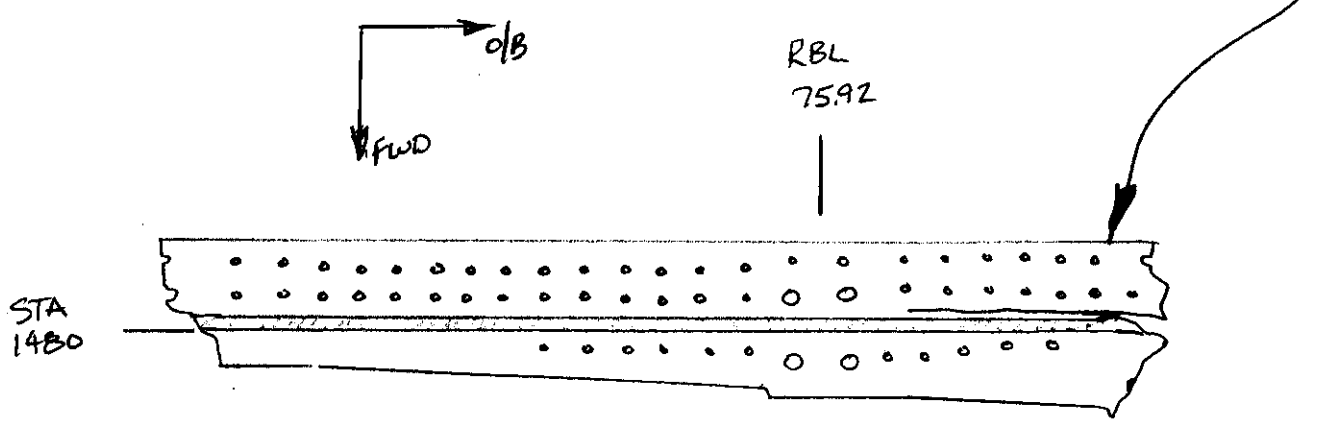

LOG # RF 161

TALO TARGET # D 2131

COORD: LAT \_\_\_\_\_

LONG \_\_\_\_\_

STA 1480 BULKHEAD  
UPPER CHORD

DEBRIS FIELD WHITE

AFT HORIZONTAL  
FLANGE BENT DOWN

VIEW LOOKING UP

\* NO INDICATION OF SOOT.

\* THE AFT HORIZONTAL FLANGE IS BENT DOWN  
AT THE LOCATION SHOWN.

Dennis Santiago  
3-7-97

Leigh D. Johnson  
3-17-97

Bob Breneman  
2/27/97  
FAA

George Dodd  
3-11-97

R. Harbauer 3/22/97  
Boeing