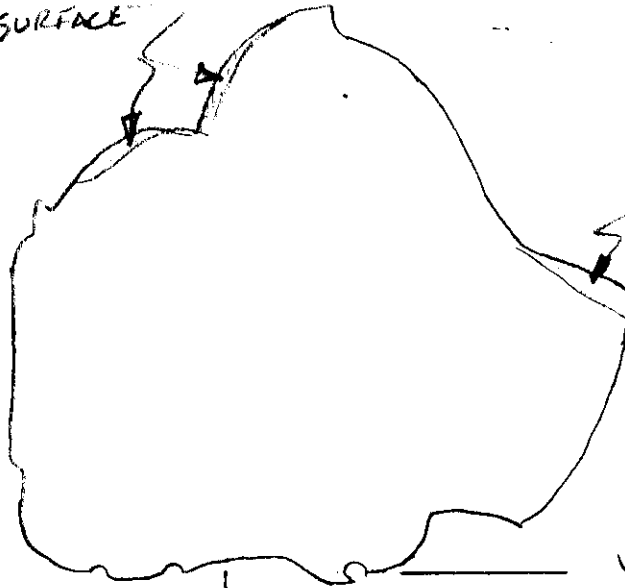

STA 1480 BULKHEAD WEB

LOG # RF 158

TARGET # U-2128

COORD: LAT \_\_\_\_\_

LONG \_\_\_\_\_

DEBRIS FIELD WHITE

FRACTURE SURFACE

FRACTURE SURFACE

WL 165

RBL  
5.0

VIEW LOOKING FORWARD

\* NO INDICATION OF SOOT OR PENETRATIONS

Dennis Hartigan IAM  
3-17-97

Shirley Hinder  
TWA 3/19/97

Bob Breneman  
2/27/97

Jack Johnson - ALPA  
3-18-97

R Harrower 3/22/97  
Boeing

FAM

LOG #  
RF158

STA 1480 BULKHEAD ROADMAP

FR 1 3-13-9009-31 & 1 RE

←  
L R