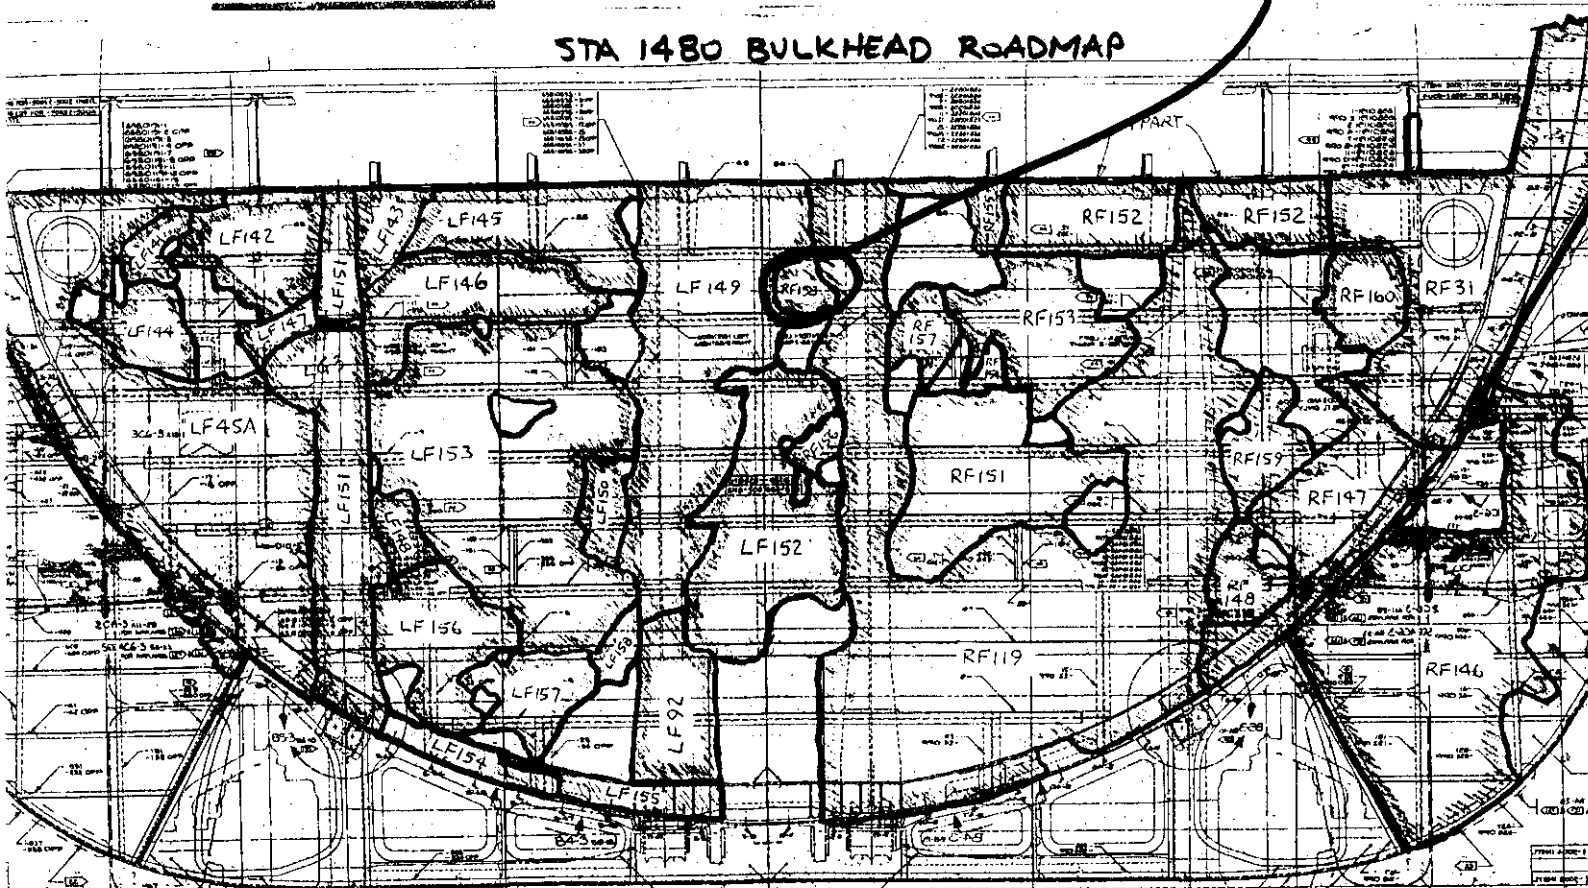

STA 1480 BULKHEAD WEB

LOG # RF 158

TARGET # U-2128

COORD: LAT \_\_\_\_\_

LONG \_\_\_\_\_

DEBRIS FIELD WHITE

FRACTURE SURFACE

FRACTURE SURFACE

R Harrower 3/22/97  
Boeing

FAM

LOG #  
RF158

STA 1480 BULKHEAD ROADMAP

FR 1 3-13-9009-31 & 1 RE

←  
L R