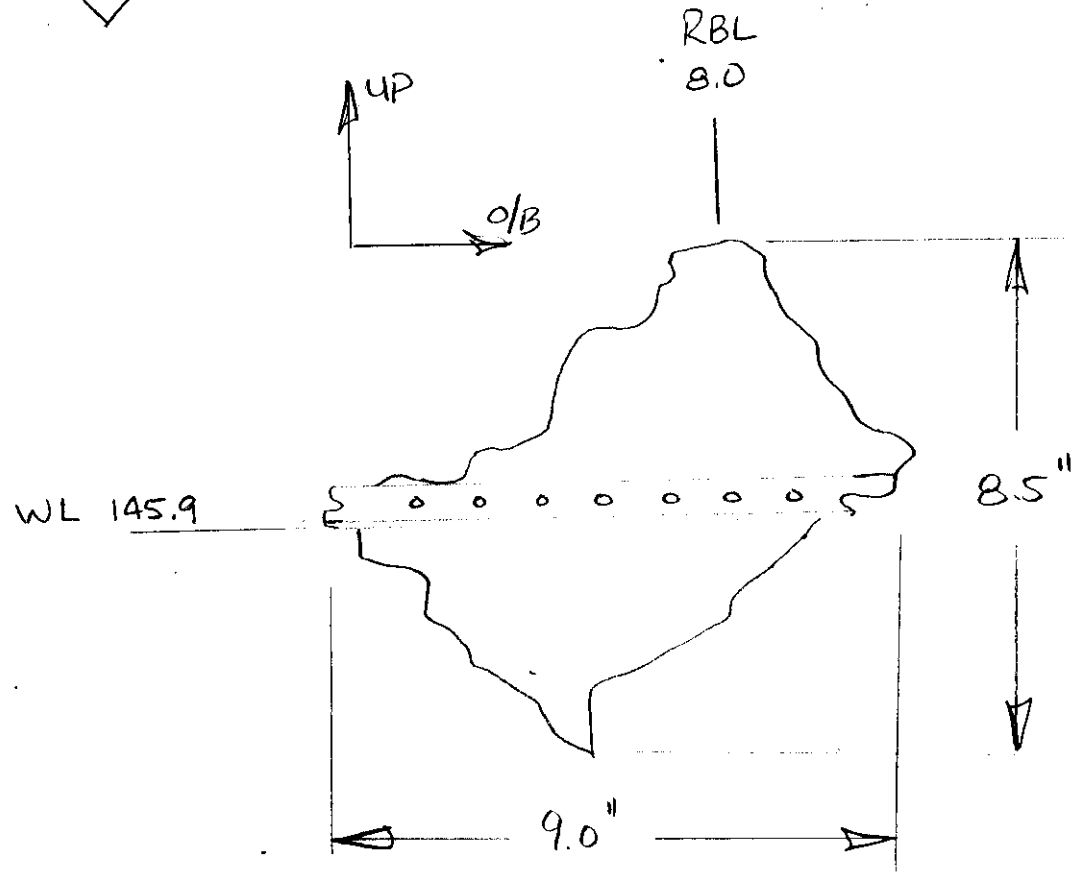

LOG # RF 156
 TARGET # D-2127
 COORD: LAT _____
 LONG _____

STA 1480 BULKHEAD WEB
VIEW LOOKING FORWARD DEBRIS FIELD

- * NO INDICATION OF SOOT OR PENETRATIONS
- * HORIZONTAL STIFFENER IS MISSING THE UPSTANDING LEG.

Devin Longo - IAM
 3-17-97

Shruti Kulkarni
 TWA 3/19/97

Bob Breneman
 2/27/97
 FAA

Leigh D. Johns - ALPA
 3-18-97

R. Harman
 3/22/97
 Boeing

STA 1480 BULKHEAD ROADMAP

LOG# RF156

↑
A
R