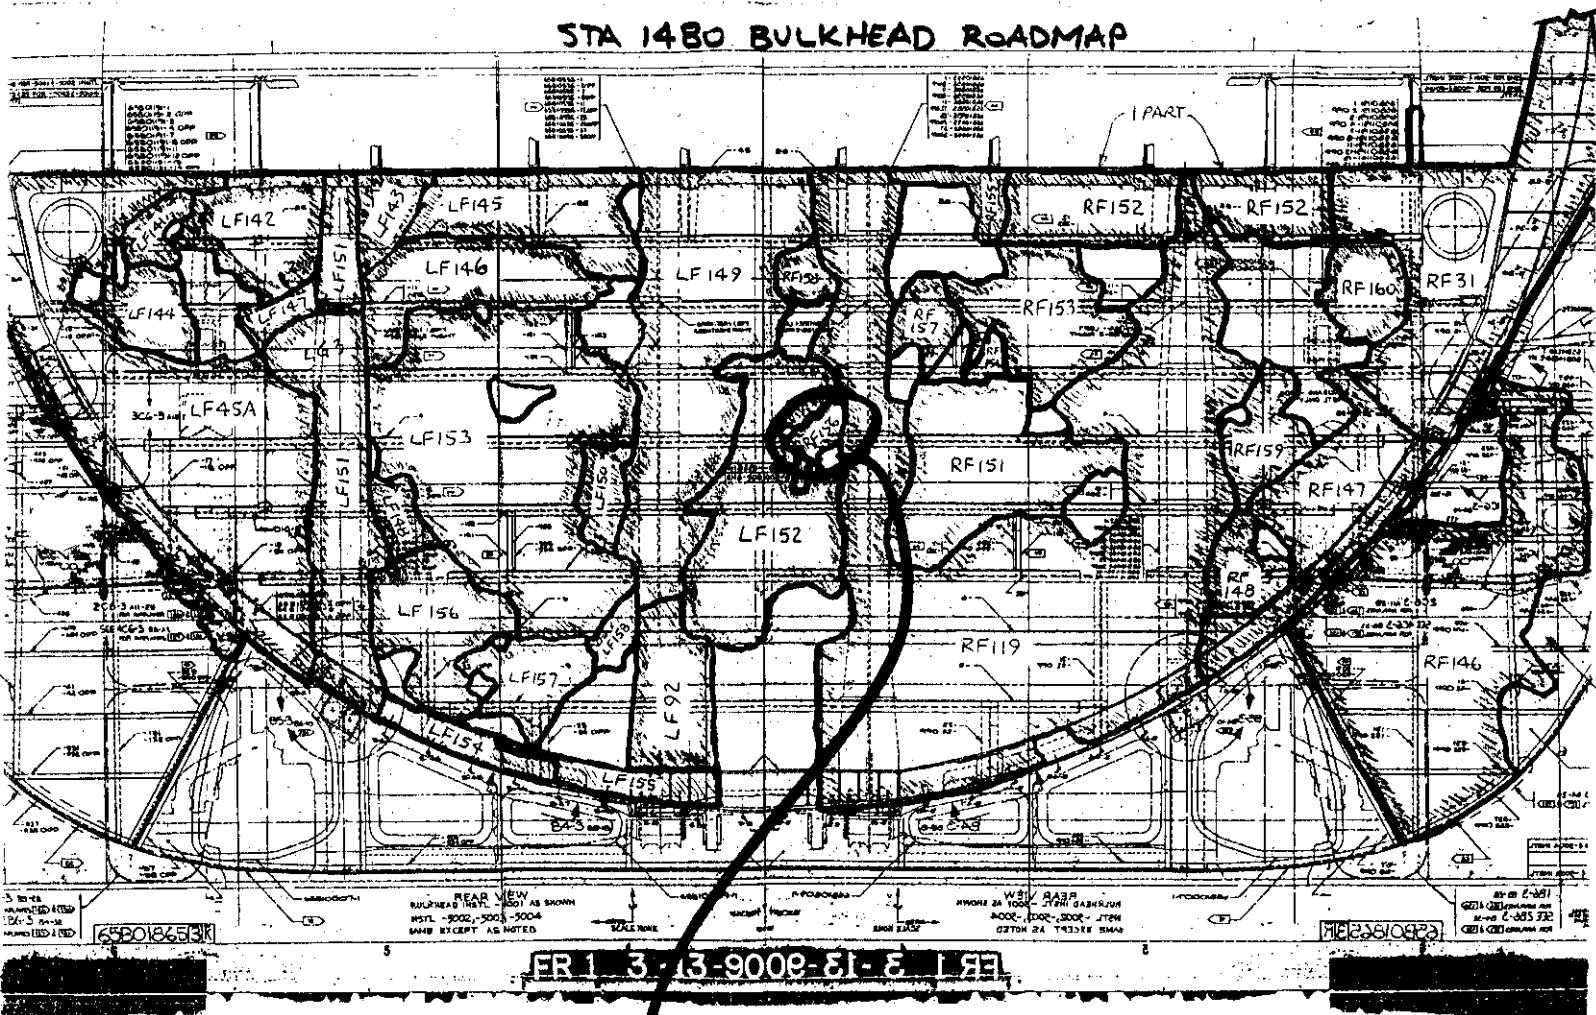

LOG # RF 156
 TARGET # D-2127
 COORD: LAT _____
 LONG _____

STA 1480 BULKHEAD WEB
VIEW LOOKING FORWARD DEBRIS FIELD

- * NO INDICATION OF SOOT OR PENETRATIONS
- * HORIZONTAL STIFFENER IS MISSING THE UPSTANDING LEG.

Devin Longo - IAM
 3-17-97

Shruti Kulkarni
 TWA 3/19/97

Bob Breneman
 2/27/97
 FAA

Leigh D. Johns - ALPA
 3-18-97

R. Harman
 3/22/97
 Boeing

STA 1480 BULKHEAD ROADMAP

LOG# RF156

↑
A
R

ER 1 3 13-9006-31-3 1 RE