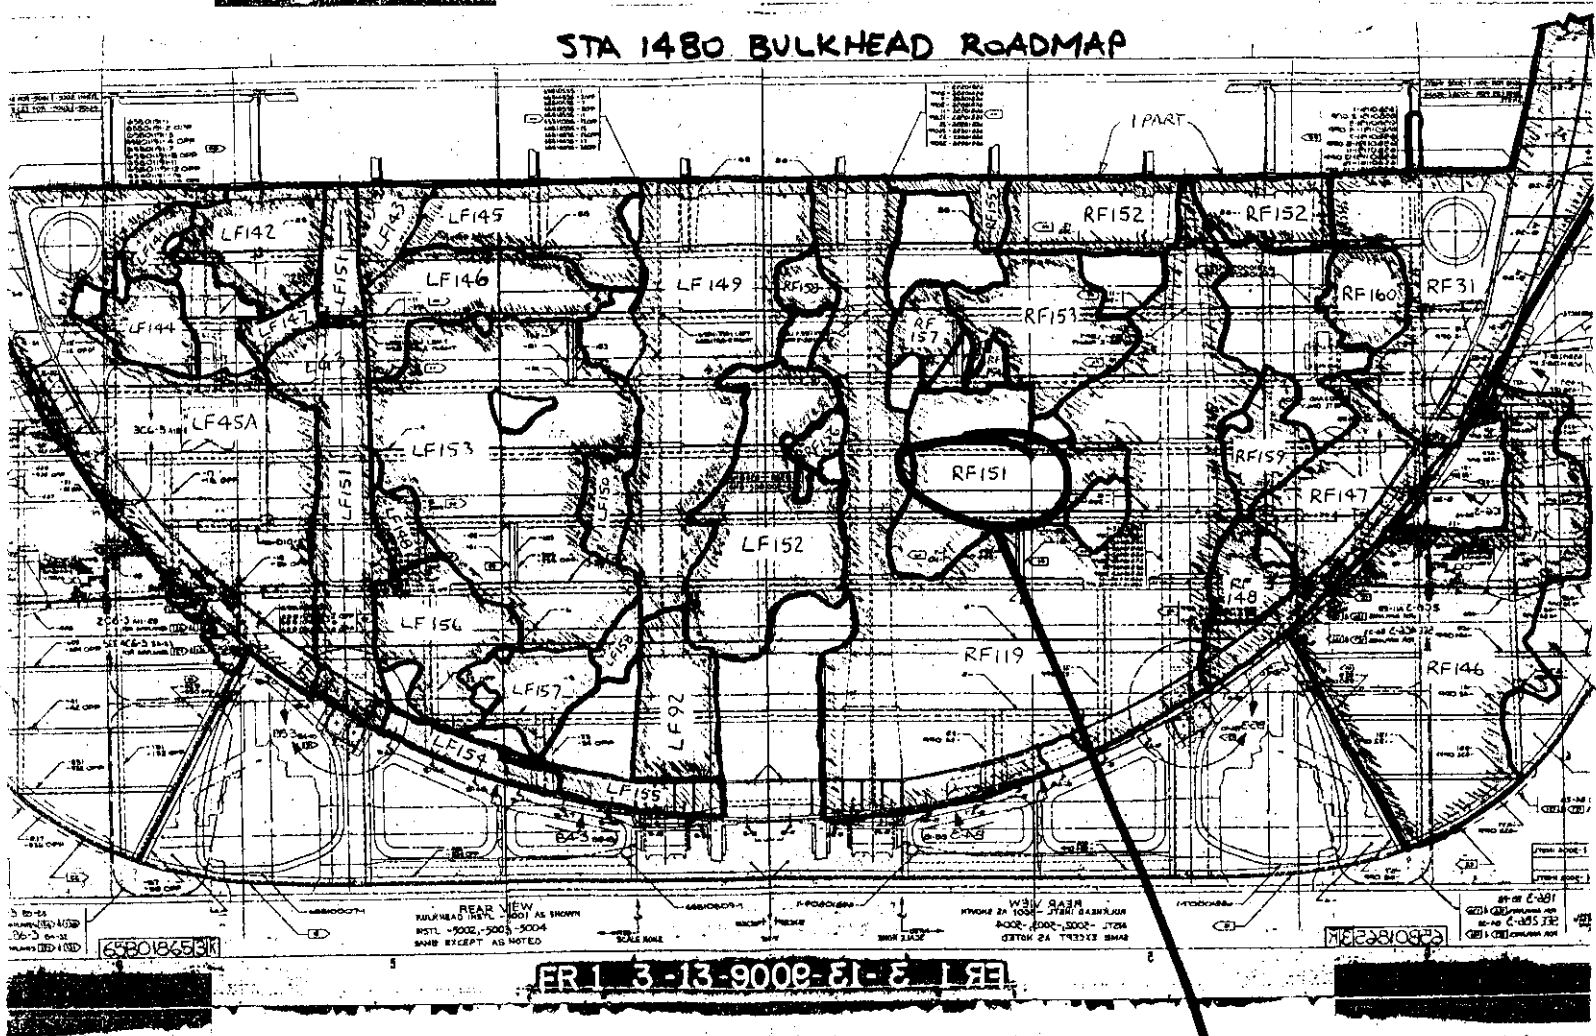

LOG # RF151  
 TARGET # B2048  
 COORD: LAT \_\_\_\_\_  
 LONG \_\_\_\_\_

A ← B HOOKING  
 BOEING  
 2/27/97

DEBRIS FIELD YELLOW

SEGMENT OF STA 1480 BULKHEAD  
 WEB, RBL 18 TO 57, WL 128 TO  
 155.9

NO APPARENT SOOTING ON EITHER FORWARD OR AFT SURFACE

Stephen F. Klupwill SA  
 FAA 03-05-97

LOOKING FORWARD

Dennis Santiago IAM  
 3-11-97

George Dodd  
 3-11-97 TWA

Yair D. Johnson - ALP2  
 3-18-97

STA 1480 BULKHEAD ROADMAP

←  
L                  R  
→

LOG #  
RF151