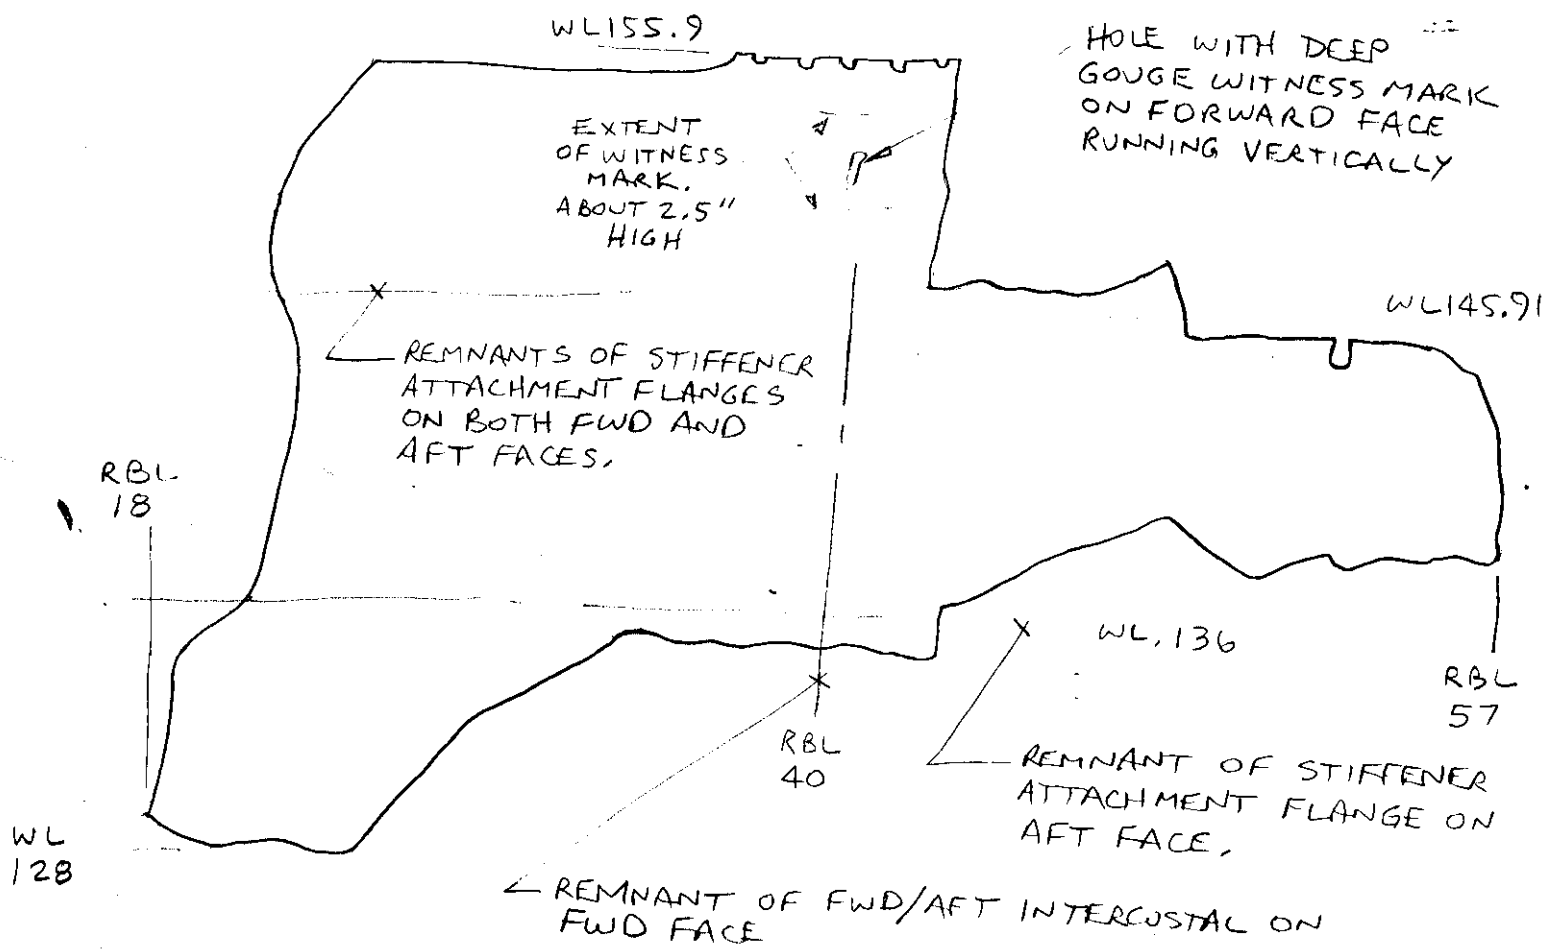

LOG # RF151  
 TARGET # B2048  
 COORD: LAT \_\_\_\_\_  
 LONG \_\_\_\_\_

A ← B HOOKING  
 BOEING  
 2/27/97

DEBRIS FIELD YELLOW

SEGMENT OF STA 1480 BULKHEAD  
 WEB, RBL 18 TO 57, WL 128 TO  
 155.9

NO APPARENT SOOTING ON EITHER FORWARD OR AFT SURFACE

Stephen F. Klupwill SA  
 FAA 03-05-97

LOOKING FORWARD

Dennis Santiago IAM  
 3-11-97

George Dodd  
 3-11-97 TWA

Yair D. Johnson - ALP2  
 3-18-97

STA 1480 BULKHEAD ROADMAP

←  
L                  R  
→

LOG #  
RF151