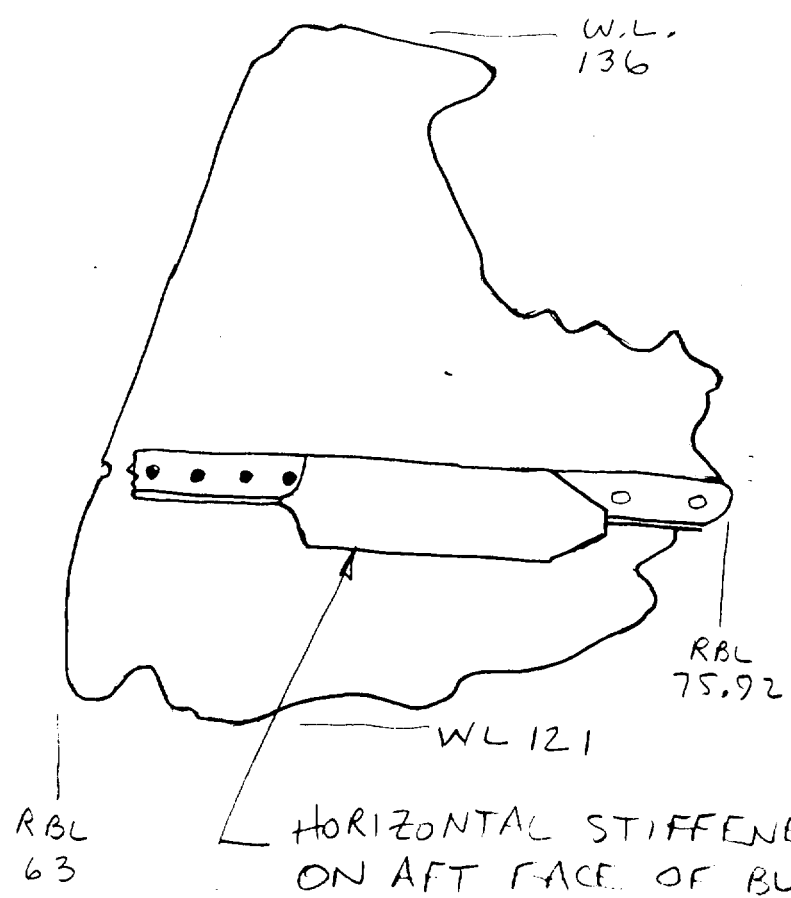

LOG # RF148
TARGET # DZ129
COORD: LAT _____
LONG _____

A ←
B. HOCKING
BOEING
2/27/97

DEBRIS FIELD WHITE

NO APPARENT SOOTING OF
EITHER FORWARD OR AFT
SURFACE.

STA 1480 BULKHEAD WEB, RBL 63
TO 75.92, W.L. 121 TO 136

↑ UP
→ O/B
VIEW LOOKING
FORWARD

HORIZONTAL STIFFENER
ON AFT FACE OF BULKHEAD
WEB.

Stephen F. Klapac
FAA 03-10-97

Shanderhich
TWA 3/18/91

Dennis Hartup IAM
3-17-97

Leigh S. John - ALP2
118-Mar 97

STA 1480 BULKHEAD ROADMAP