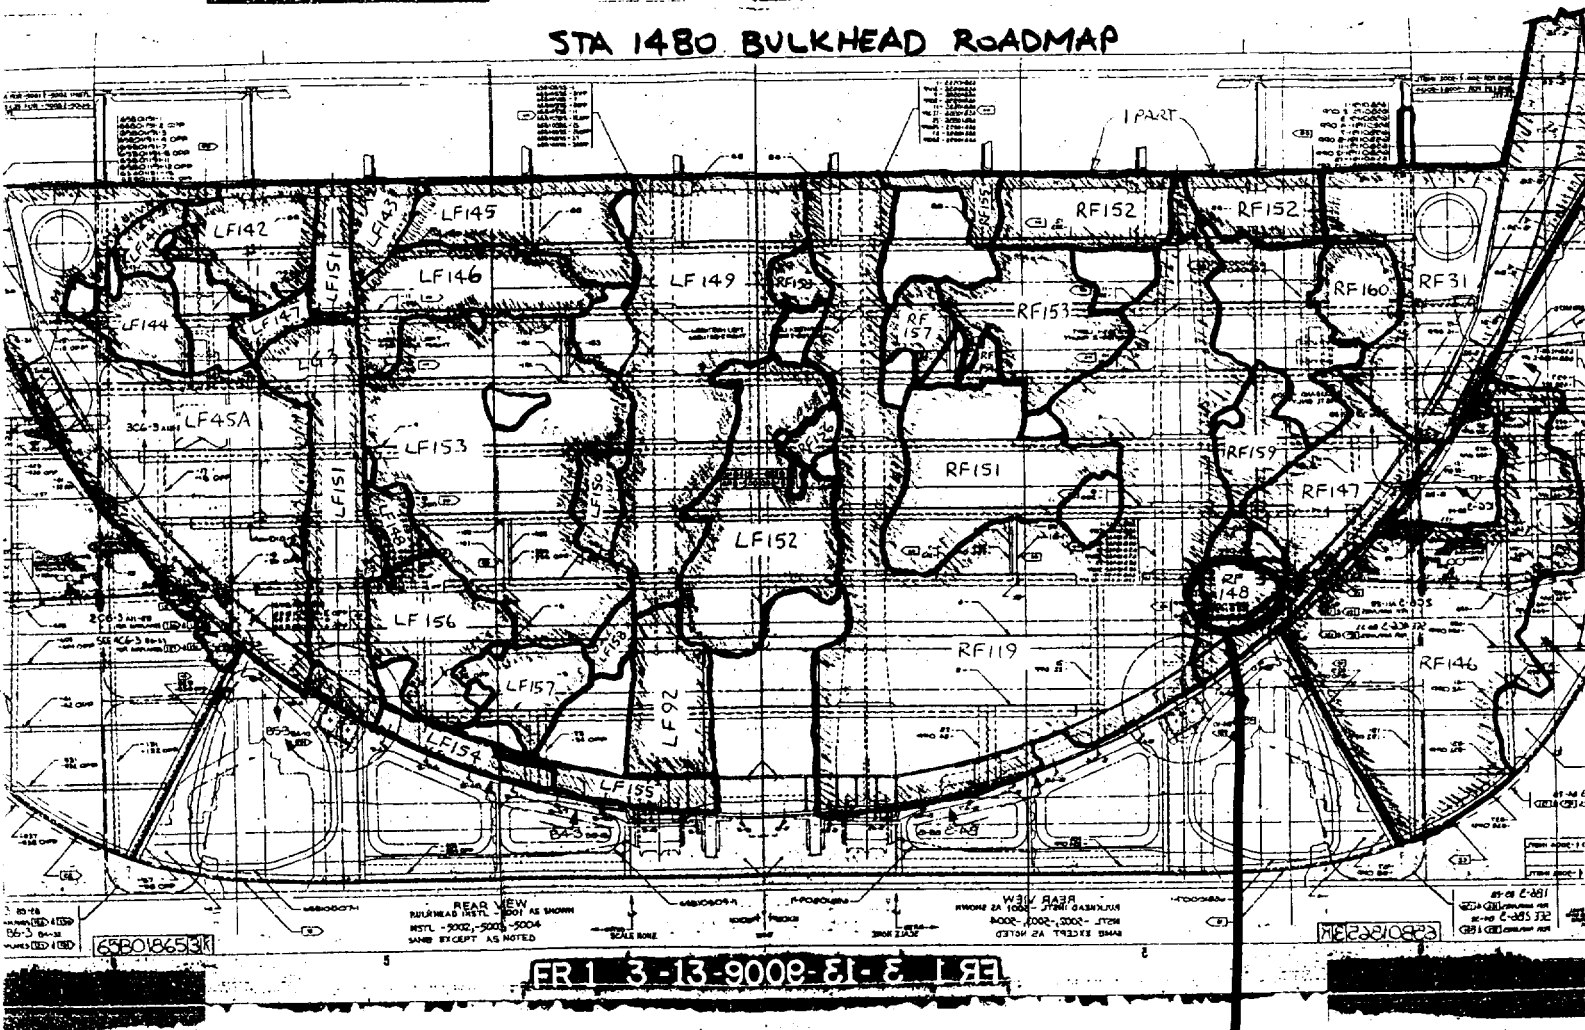

LOG # RF148
TARGET # DZ129
COORD: LAT _____
LONG _____

A ←
B. HOCKING
BOEING
2/27/97

DEBRIS FIELD WHITE

NO APPARENT SOOTING OF
EITHER FORWARD OR AFT
SURFACE.

STA 1480 BULKHEAD WEB, RBL 63
TO 75.92, W.L. 121 TO 136

↑ UP
→ O/B
VIEW LOOKING
FORWARD

HORIZONTAL STIFFENER
ON AFT FACE OF BULKHEAD
WEB.

Stephen F. Klapac
FAA 03-10-97

Shanderhich
TWA 3/18/91

Dennis Hartup IAM
3-17-97

Leigh S. John - ALP2
118-Mar 97

STA 1480 BULKHEAD ROADMAP