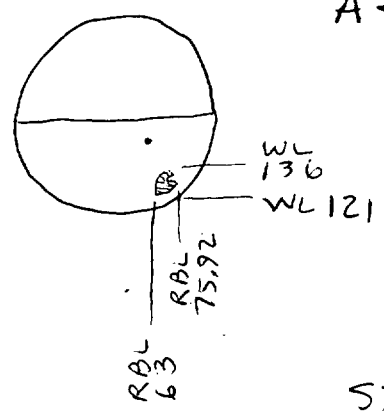

LOG # RF148
TARGET # DZ129
COORD: LAT _____
LONG _____

A ←
B. HOCKING
BOEING
2/27/97

DEBRIS FIELD WHITE

NO APPARENT SOOTING OF
EITHER FORWARD OR AFT
SURFACE.

STA 1480 BULKHEAD WEB, RBL 63
TO 75.92, W.L. 121 TO 136

↑ UP
→ O/B
VIEW LOOKING
FORWARD

HORIZONTAL STIFFENER
ON AFT FACE OF BULKHEAD
WEB.

Stephen F. Klapac
FAA 03-10-97

Shanderhich
TWA 3/18/91

Dennis Hartup IAM
3-17-97

Leigh S. John - ALP2
118-Mar 97

STA 1480 BULKHEAD ROADMAP