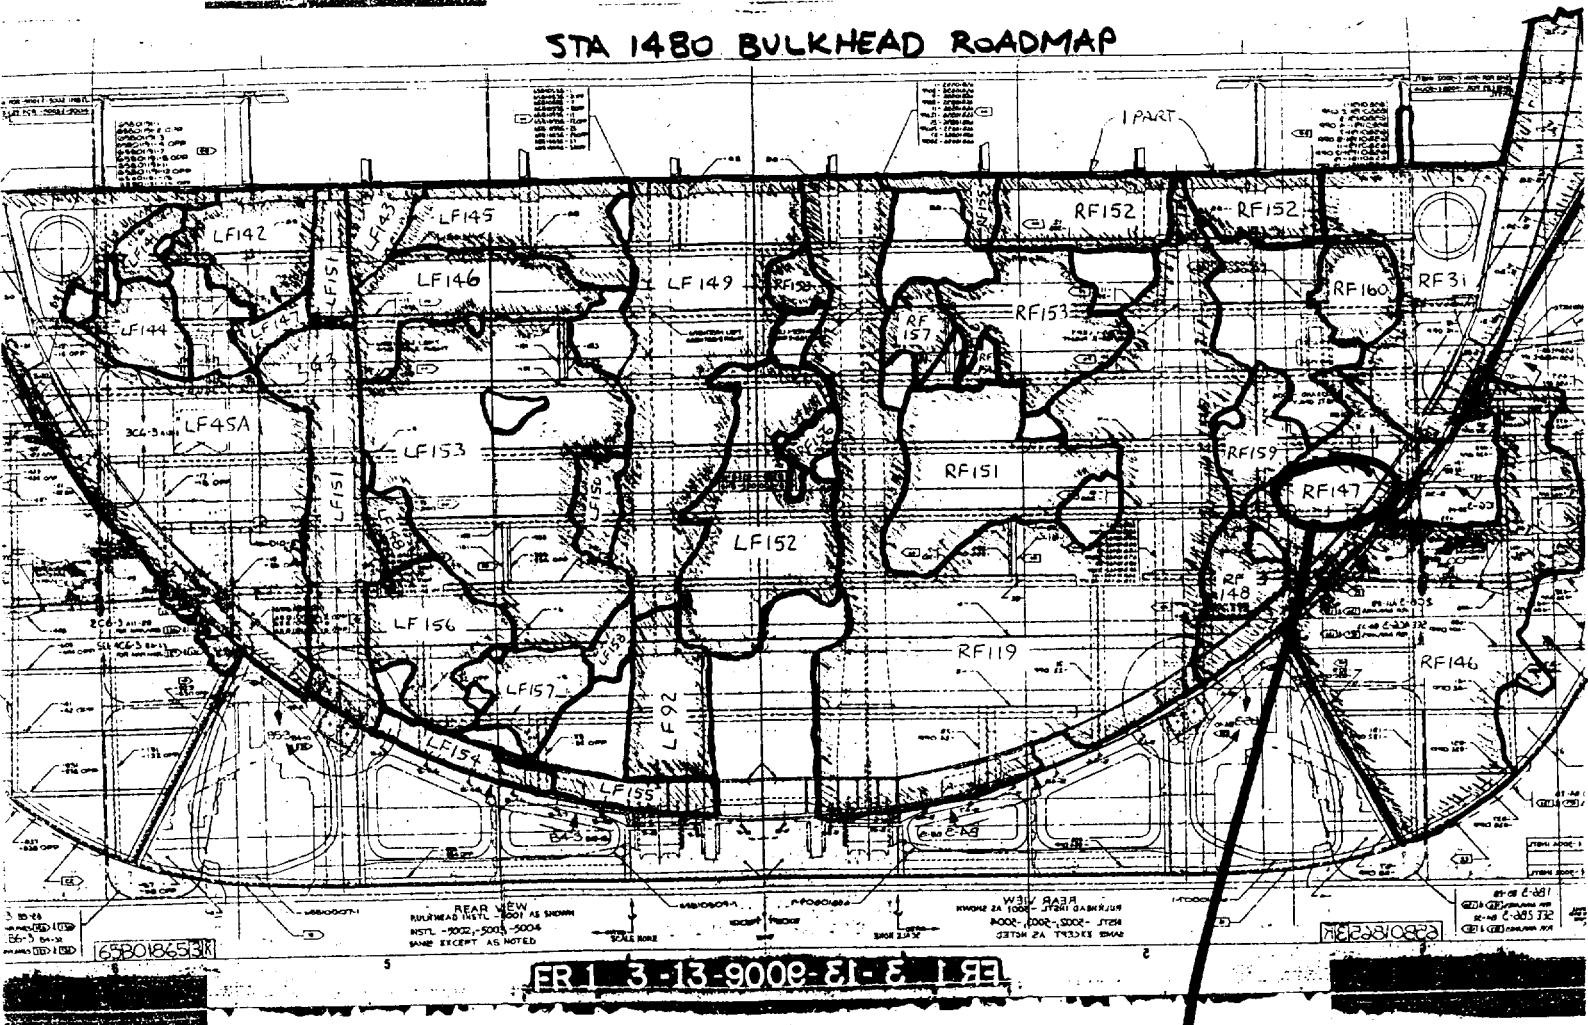

LOG # RF147
 TARGET # C 2459
 COORD: LAT _____
 LONG _____

B. HOCKING
 BOEING
 2/27/97

DEBRIS FIELD GREEN

VIEW A-A

SEGMENT OF STA 1480 BULKHEAD
 WEB AND LOWER RING CHORD, RBL 66
 TO 103, WL 113 TO 156

AFT FACE OF BLKHD SEGMENT HAS NO SOOTING,
 FORWARD FACE POSSIBLY HAS LIGHT SOOTING.

Dennis Hartopp IAM
 3-11-97

Stephen F. Klapac III
 FAA-03-14-97

Geny J. J. TWA
 3-11-97

Leigh J. Johnson -ALPA
 3-18-97

STA 1480 BULKHEAD ROADMAP

L → R

LOG#
RF147