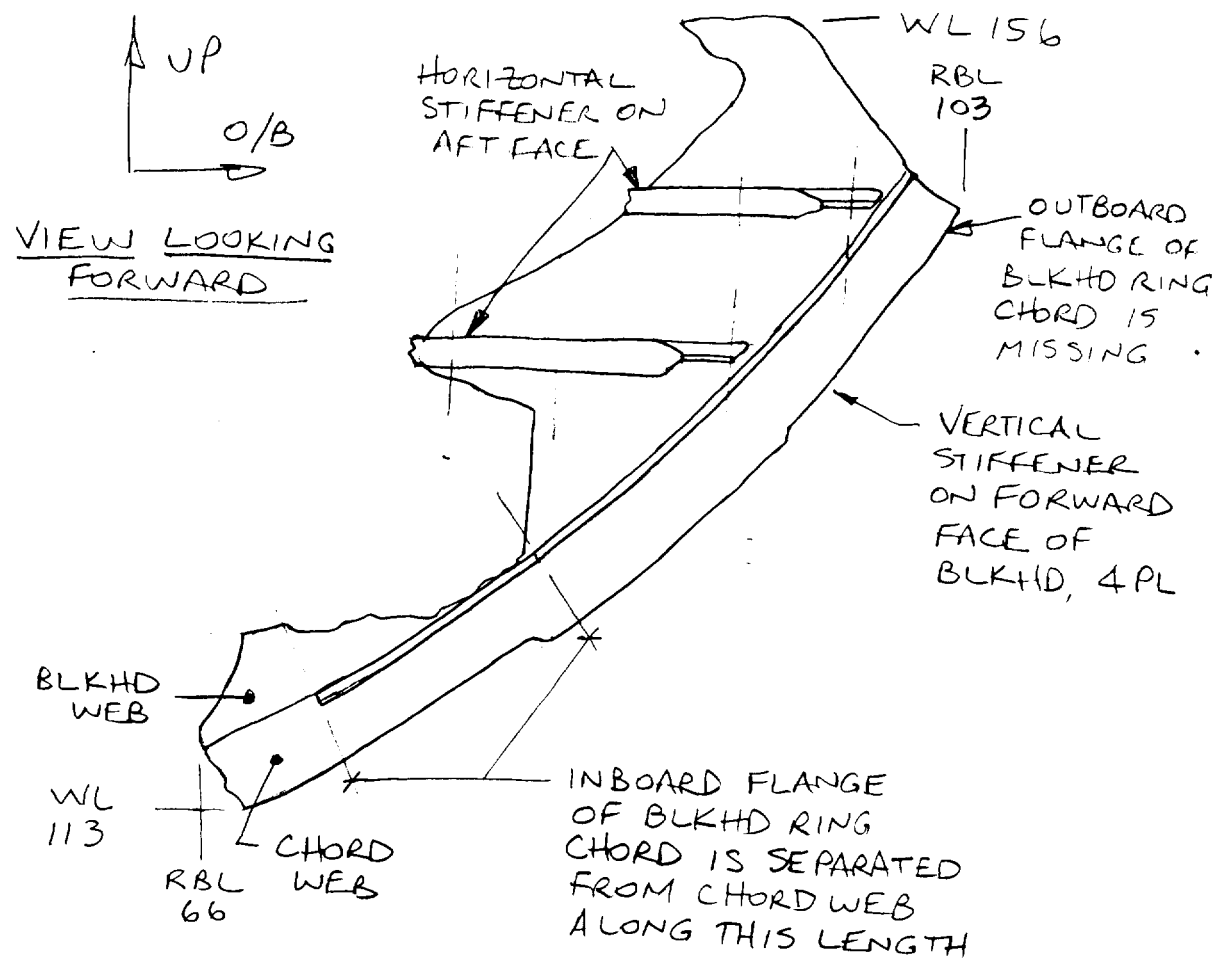

LOG # RF147
 TARGET # C 2459
 COORD: LAT _____
 LONG _____

B. HOCKING
 BOEING
 2/27/97

DEBRIS FIELD GREEN

VIEW A-A

SEGMENT OF STA 1480 BULKHEAD
 WEB AND LOWER RING CHORD, RBL 66
 TO 103, WL 113 TO 156

AFT FACE OF BLKHD SEGMENT HAS NO SOOTING,
 FORWARD FACE POSSIBLY HAS LIGHT SOOTING.

Dennis Hartopp IAM
 3-11-97

Stephen F. Klapac III
 FAA-03-14-97

Geny J. J. TWA
 3-11-97

Leigh J. Johnson -ALPA
 3-18-97

STA 1480 BULKHEAD ROADMAP

L → R

LOG#
RF147