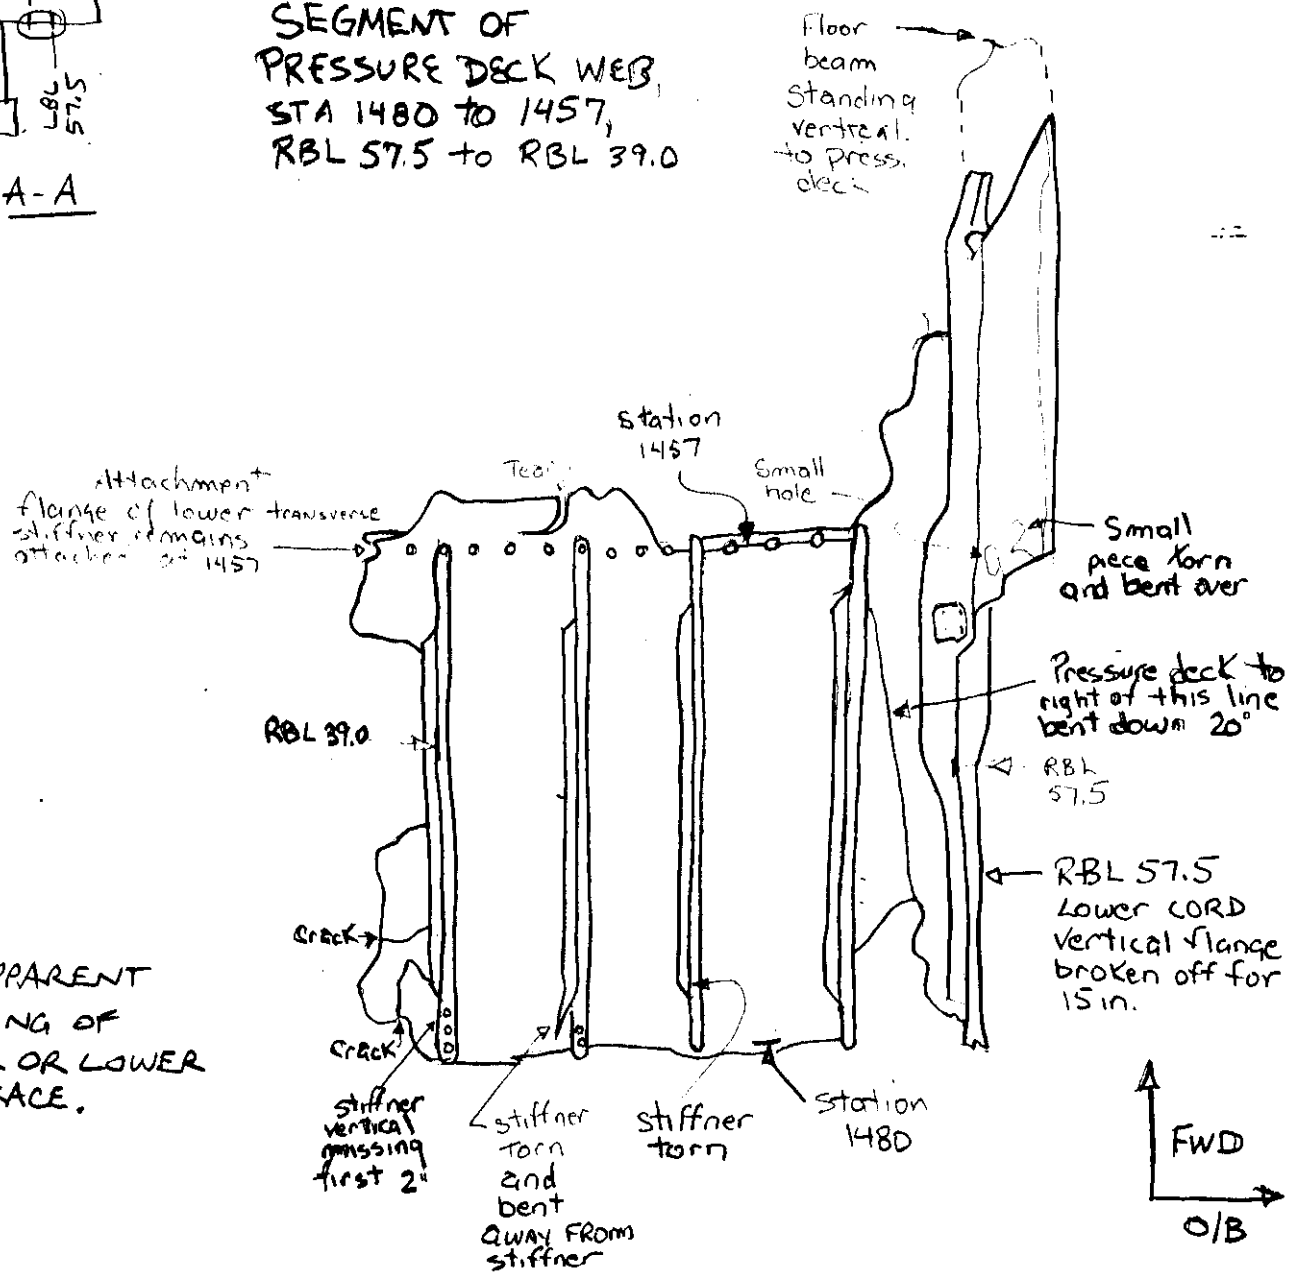

LOG # RF 132
 TARGET # C 2454
 COORD: LAT _____
 LONG _____

A ←
 DENNIS SMITH
 FBI
 2/21/97

DEBRIS FIELD GREEN

SEGMENT OF
 PRESSURE DECK WEB,
 STA 1480 TO 1457,
 RBL 57.5 TO RBL 39.0

NO APPARENT
 SOOTING OF
 UPPER OR LOWER
 SURFACE.

Dennis Santiago IAM
 2/28/97
 Stephen F. Klupachon
 FAA - 03-06-97
 George Dodd TWA
 3-11-97

Paul D. John - ALPA
 3-10-97
 R. Hanauer
 3/23/97 Boeing

1/2

65813364 - 2
65813364 - 72

00

LOG#
RF133

Stephen F. Klappack
FAN '03-06-97