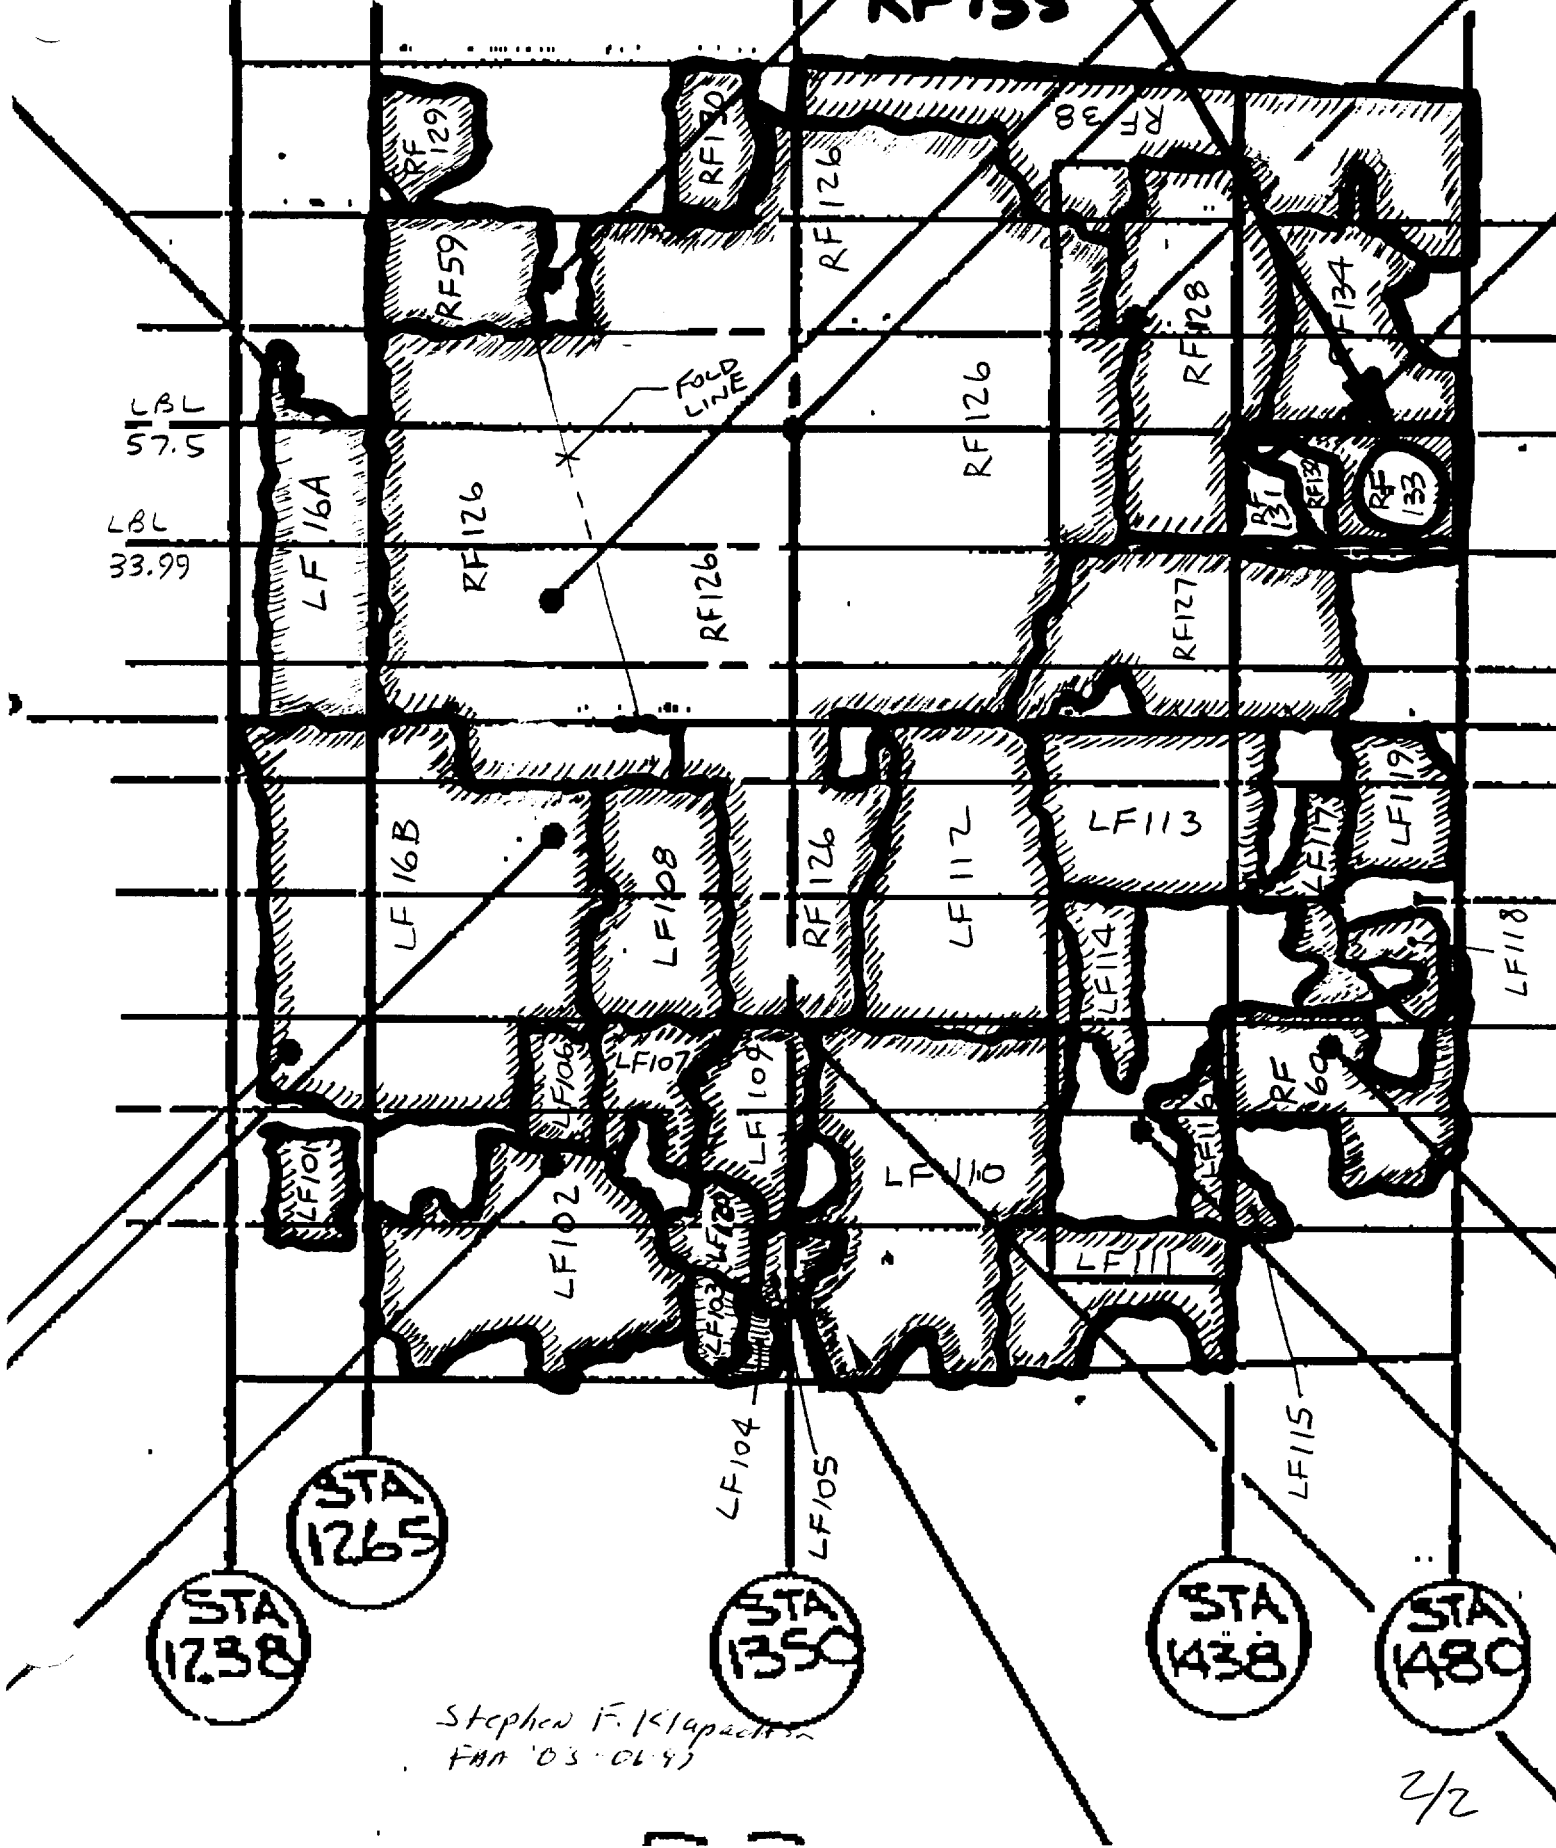

65813364 - 2
65813364 - 72

00

LOG#
RF133

Stephen F. Klappack
FAN '03-06-97

2/2