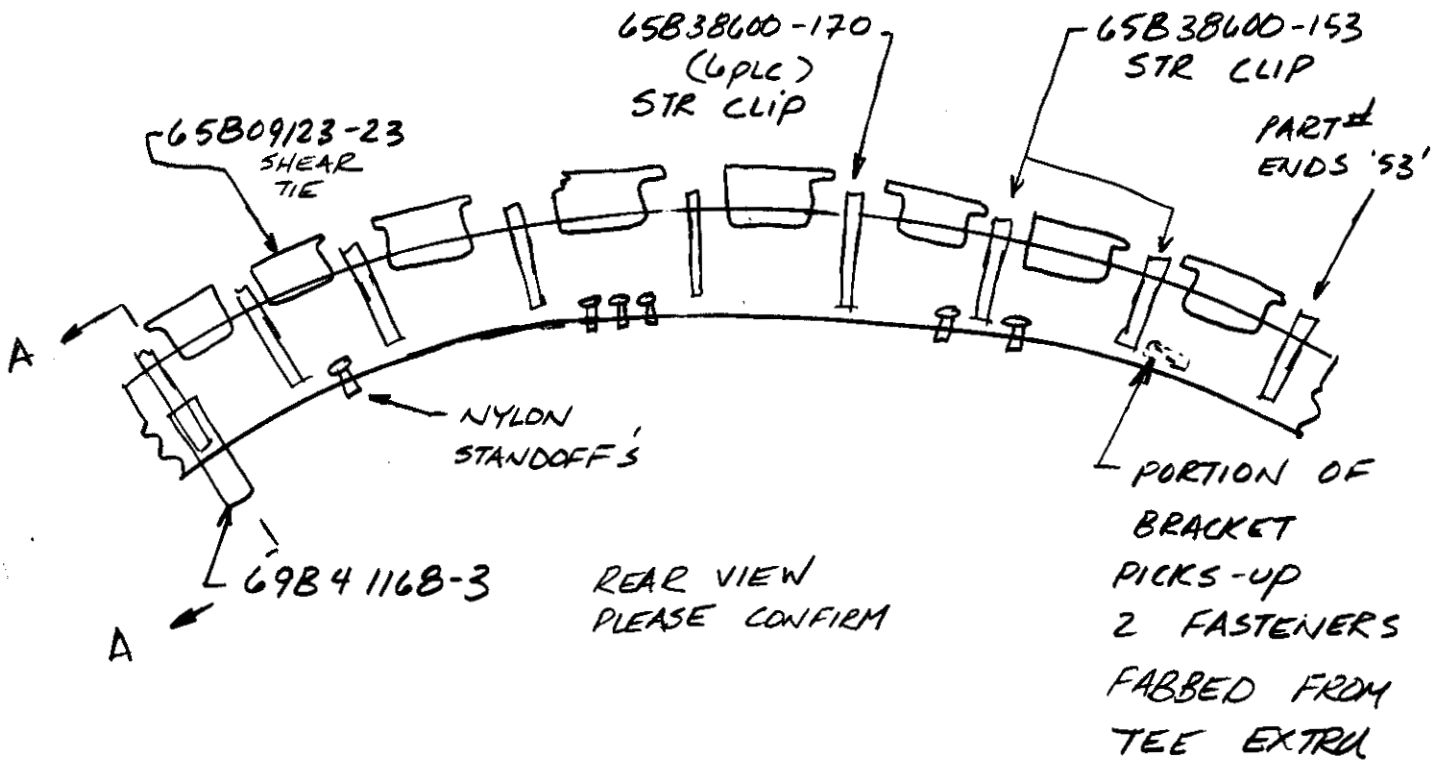

STA 1120 FRAME
SEGMENT, STR

RF13

WHITE TAG D2077

AIRPLANE E 153

65B01749

R0103

SUBJECT; STA 1120 FRAME SEGMENT DATED 7/19/96

ACTION; PLEASE LOCATE IN TERMS OF STR'S

• PART# ONLY AVAILABLE ON 1 SHEAR TIE

R. Hanover 4
8/2/96