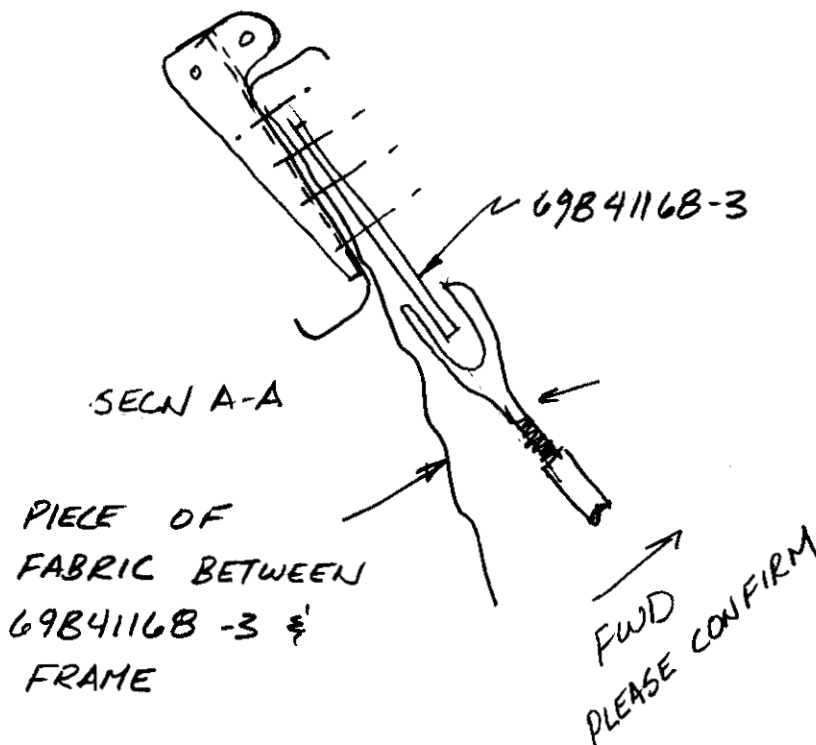

STA 1120 FRAME
SEGMENT, STR

RF13

WHITE TAG D2077

AIRPLANE E 153

65B01749

R0103

SUBJECT; STA 1120 FRAME SEGMENT DATED 7/19/96

ACTION; PLEASE LOCATE IN TERMS OF STR'S

• PART# ONLY AVAILABLE ON 1 SHEAR TIE

R. Hanover 4
8/2/96