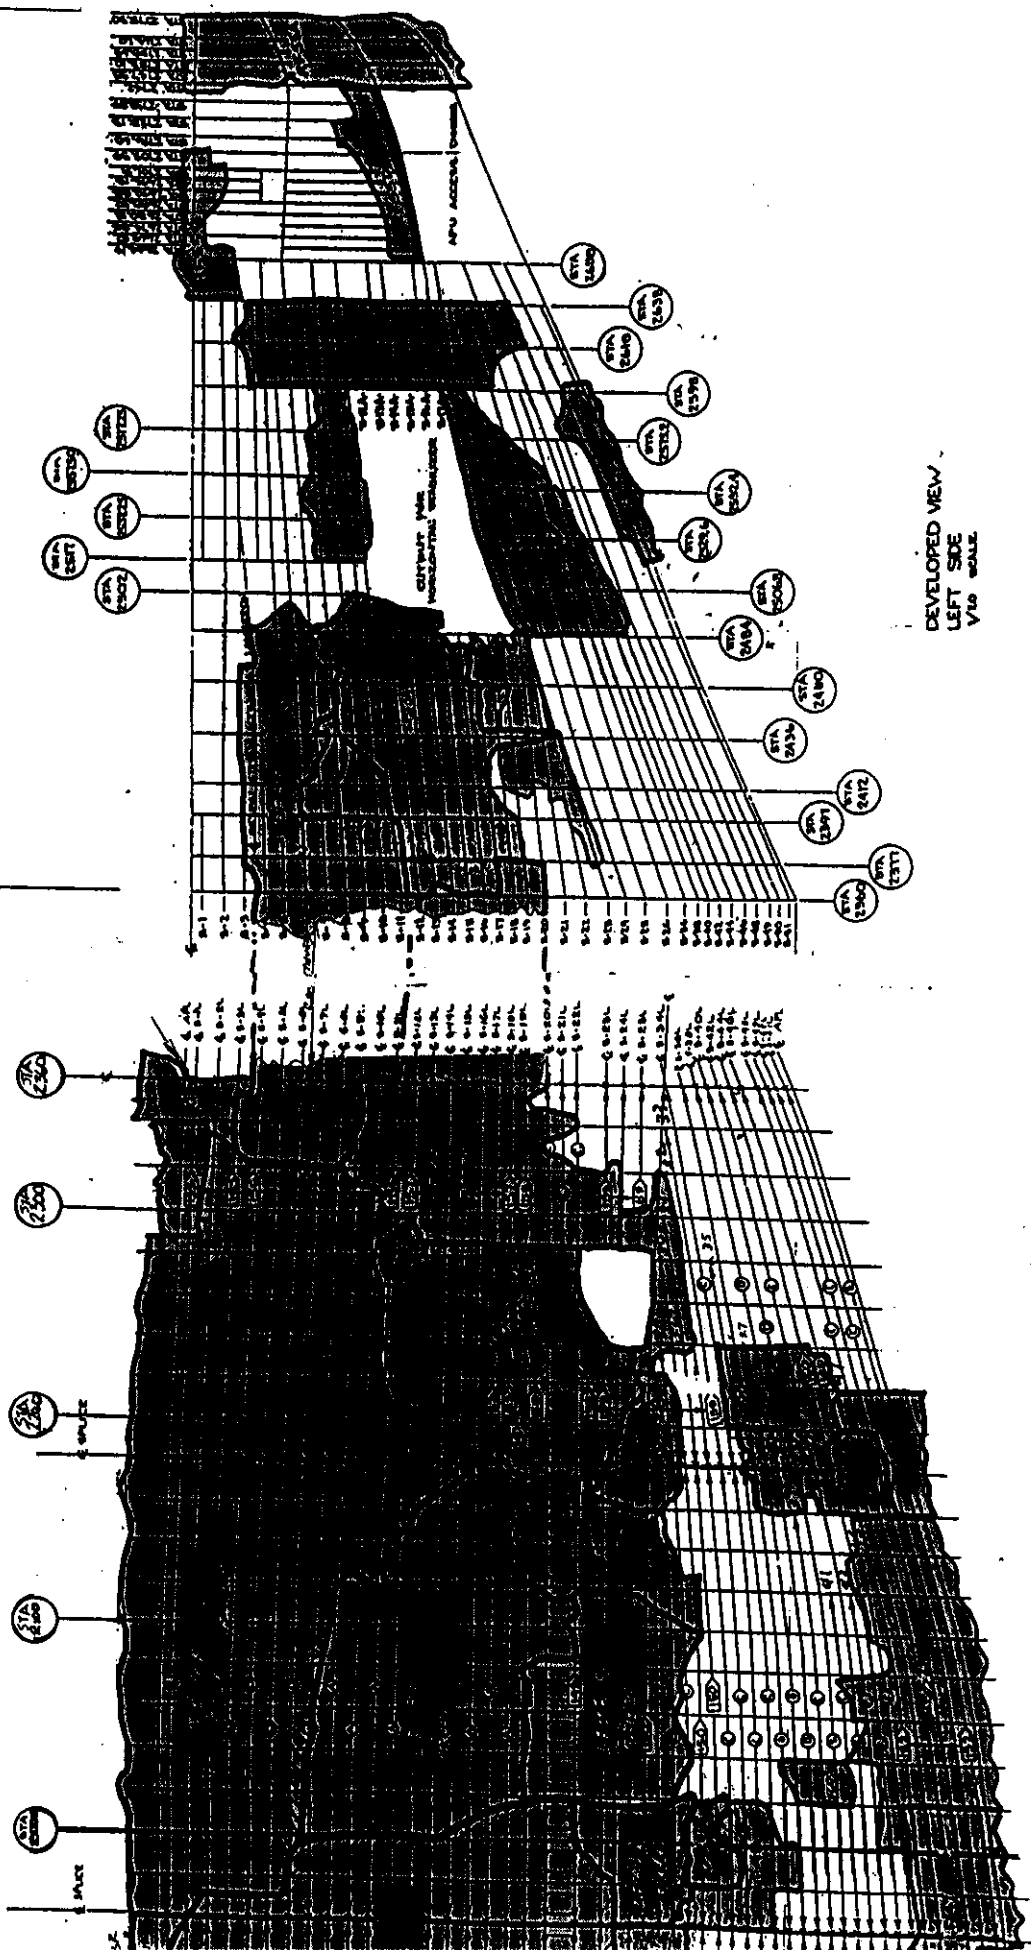

SECTION 41

SECTION 42

LEFT HAND FUSELAGE SKIN

SEC'N
44

SECTION 46

LEFT HAND FUSELAGE SKIN

LEFT

N 46

SECTION 48

LEFT HAND FUSELAGE SKIN

Section 44
Keel Beam

LF-17 BLO WEB
STA 1241 AFT

KEEL BEAM
CENTER WEB

WING REAR SPAR

REAR SPAR
BULKHEAD
FITTING

BODY GEAR
DRAG STRUT TO
KEEL BEAM
ATTACH FITTING