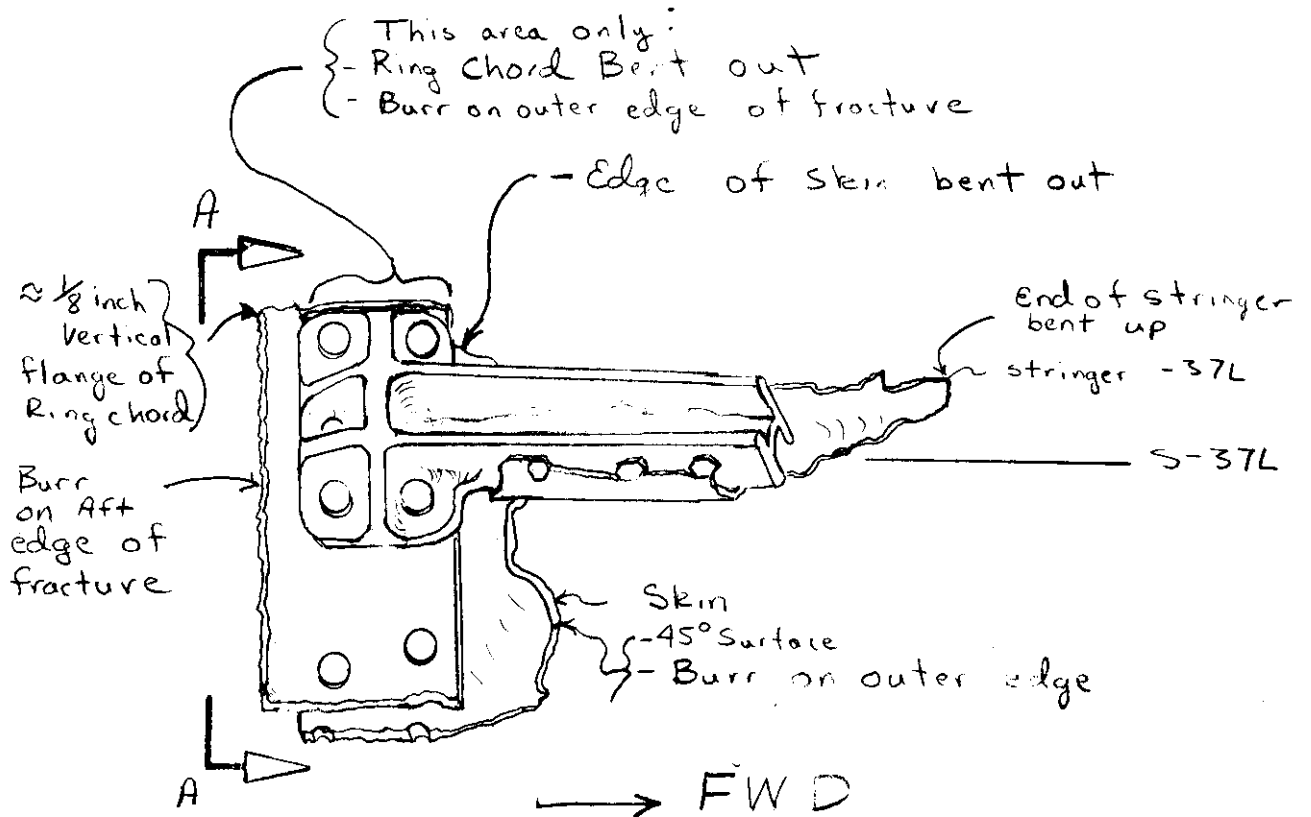

LF 90

Tag # z2825

FBI Lot # 9-20-96-33

STA 1000 Ring Chord segment with small segment of skin and stringer 37L end fitting (Paddle type):

- All fracture surfaces appear to be ductile fractures
- No root

JR Strauss  
11/13/96

Fwd edge of skin Bent in

Tom Tichus  
FMA- 1-10-97

Shambhakar  
TWR 3/19/97

A-A

INBD

Denise Taylor JAW  
3-24-97

Jim Powers  
11-11-96

Yaeger, J. L. - ALPH  
3-19-97