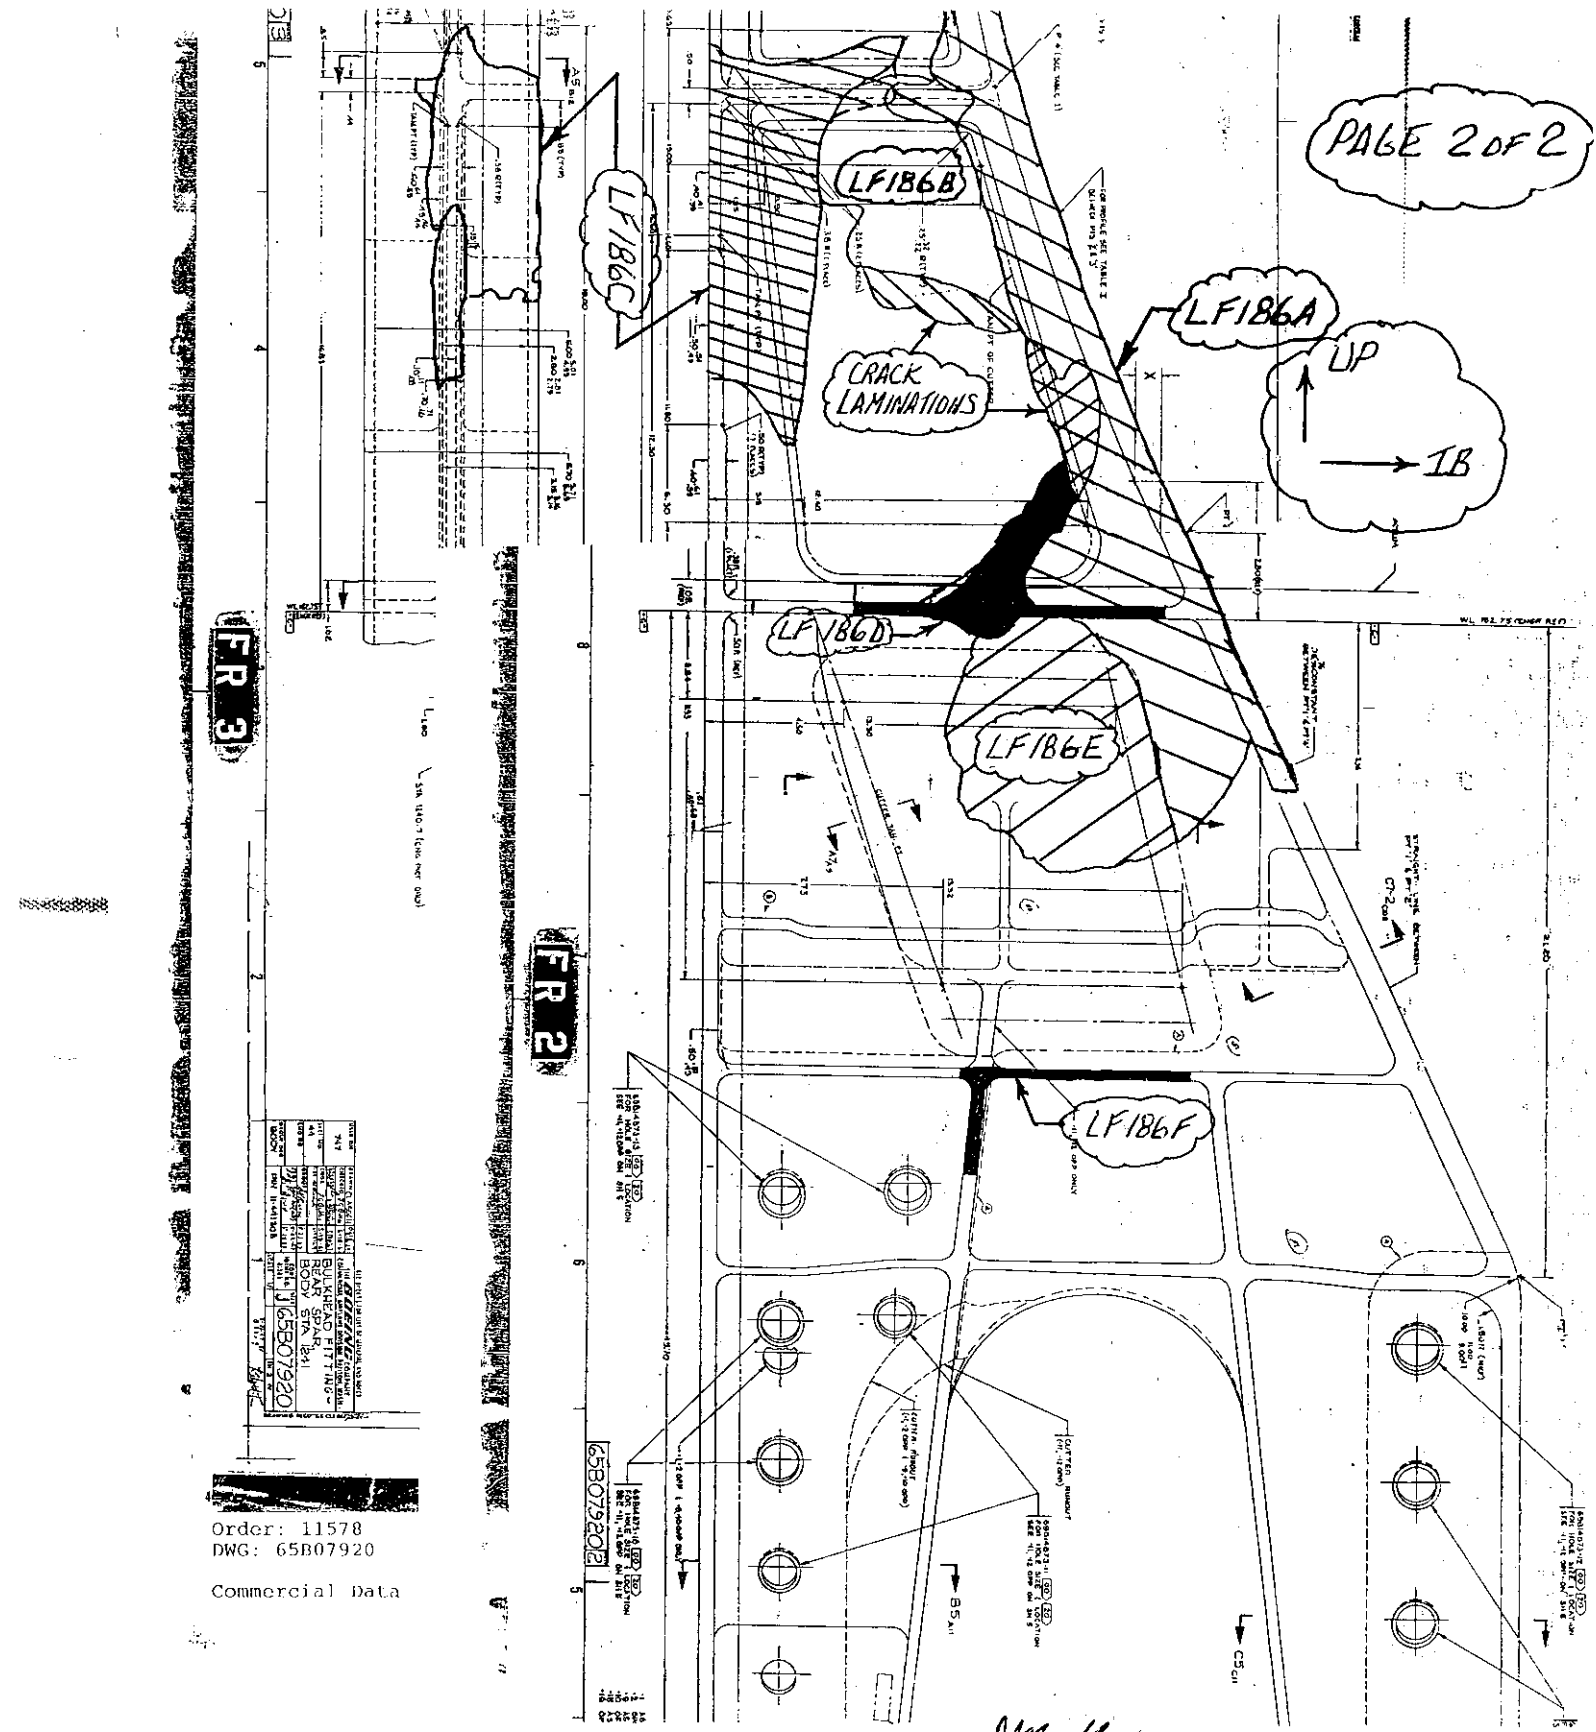

FR 3

FR 2

NO.	REV.	DATE	BY	CHKD.	DESCRIPTION
1					ISSUED FOR CONSTRUCTION
2					ISSUED FOR CONSTRUCTION
3					ISSUED FOR CONSTRUCTION
4					ISSUED FOR CONSTRUCTION
5					ISSUED FOR CONSTRUCTION

ORDER NO. 11578
DWG. NO. 65B07920
BULKHEAD FITTINGS
BOSS SPACER
65B07920

Order: 11578
DWG: 65B07920
Commercial Data

Handwritten:
TWA 4-10-97
Henry Mind 4-17-97
Boeing