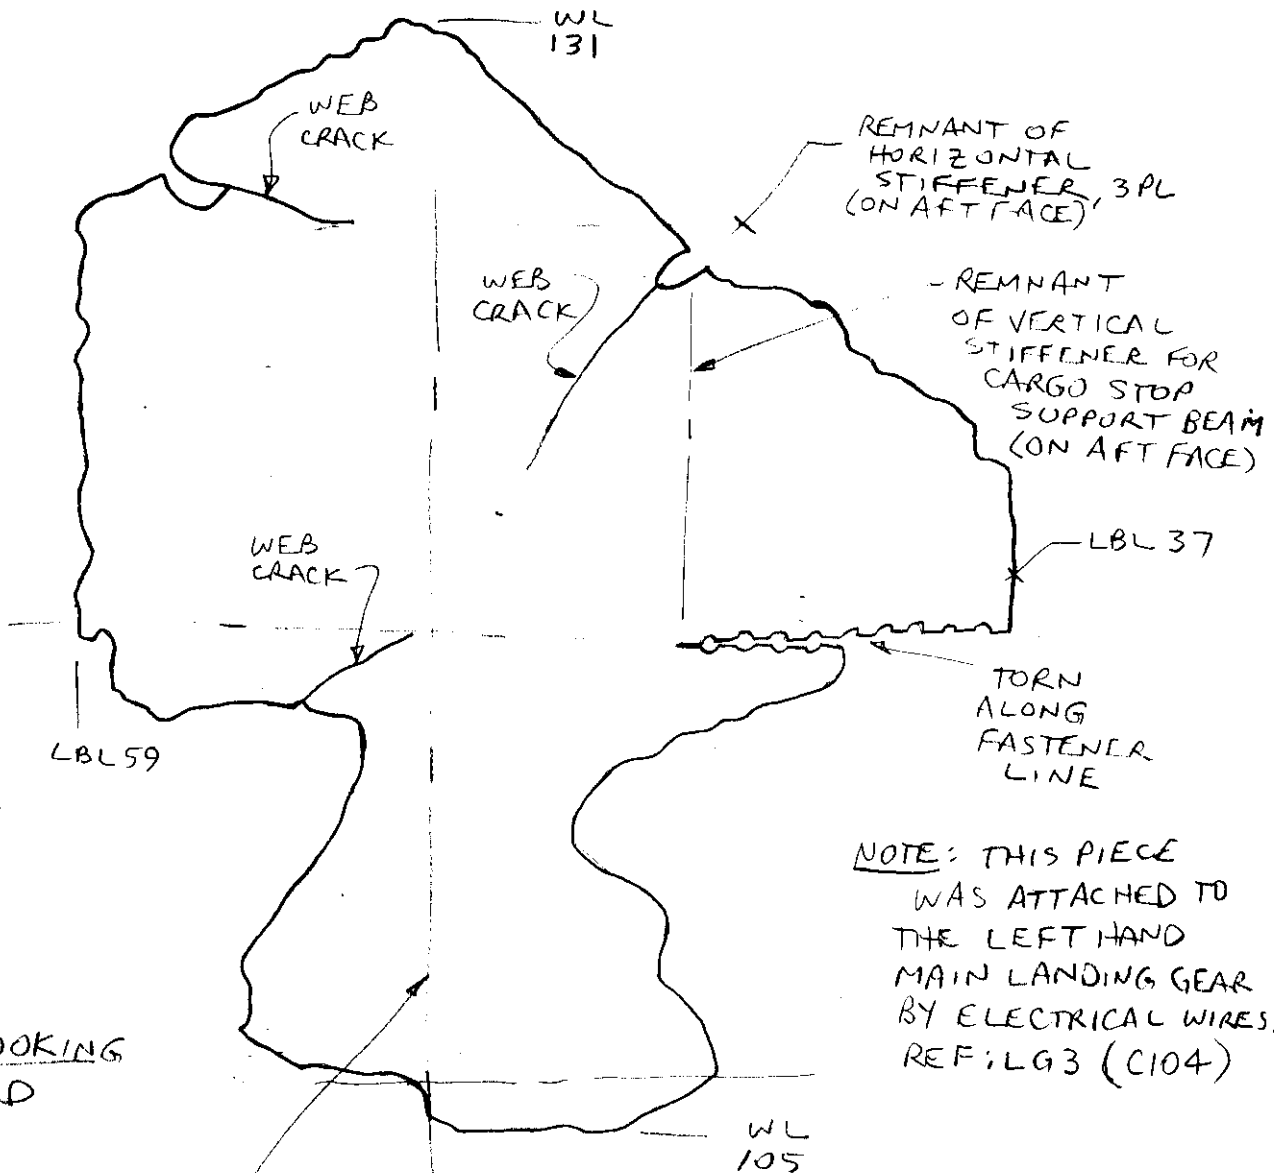

LOG # LF156

TARGET # C-2470

COORD: LAT _____

LONG _____

B. HOCKING
BOEING
2/28/97

DEBRIS FIELD GREEN

STA 1480 BULKHEAD WEB SEGMENT, WL 105 TO 131,
LBL 37 TO 59

NO APPARENT SOOTING
OF EITHER FORWARD OR
AFT FACE

↑ UP
← O/B
VIEW LOOKING FORWARD

NOTE: THIS PIECE
WAS ATTACHED TO
THE LEFT HAND
MAIN LANDING GEAR
BY ELECTRICAL WIRES.
REF: LG3 (C104)

Dennis Hartung JAM
3-13-97

James J. TWA
3-13-97

J.D. [unclear] - ALPA
3-21-97
Tom Todman
FAA 3-28-97