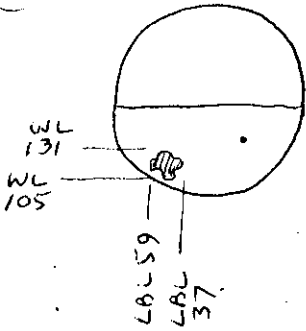

LOG # LF156

TARGET # C-2470

COORD: LAT _____

LONG _____

B. HOCKING
BOEING
2/28/97

DEBRIS FIELD GREEN

STA 1480 BULKHEAD WEB SEGMENT, WL 105 TO 131,
LBL 37 TO 59

NO APPARENT SOOTING
OF EITHER FORWARD OR
AFT FACE

↑ UP
← O/B
VIEW LOOKING FORWARD

NOTE: THIS PIECE
WAS ATTACHED TO
THE LEFT HAND
MAIN LANDING GEAR
BY ELECTRICAL WIRES.
REF: LG3 (C104)

Dennis Hartung JAM
3-13-97

James J. TWA
3-13-97

J.D. [unclear] - ALPA
3-21-97
Tom Todman
FAA 3-28-97