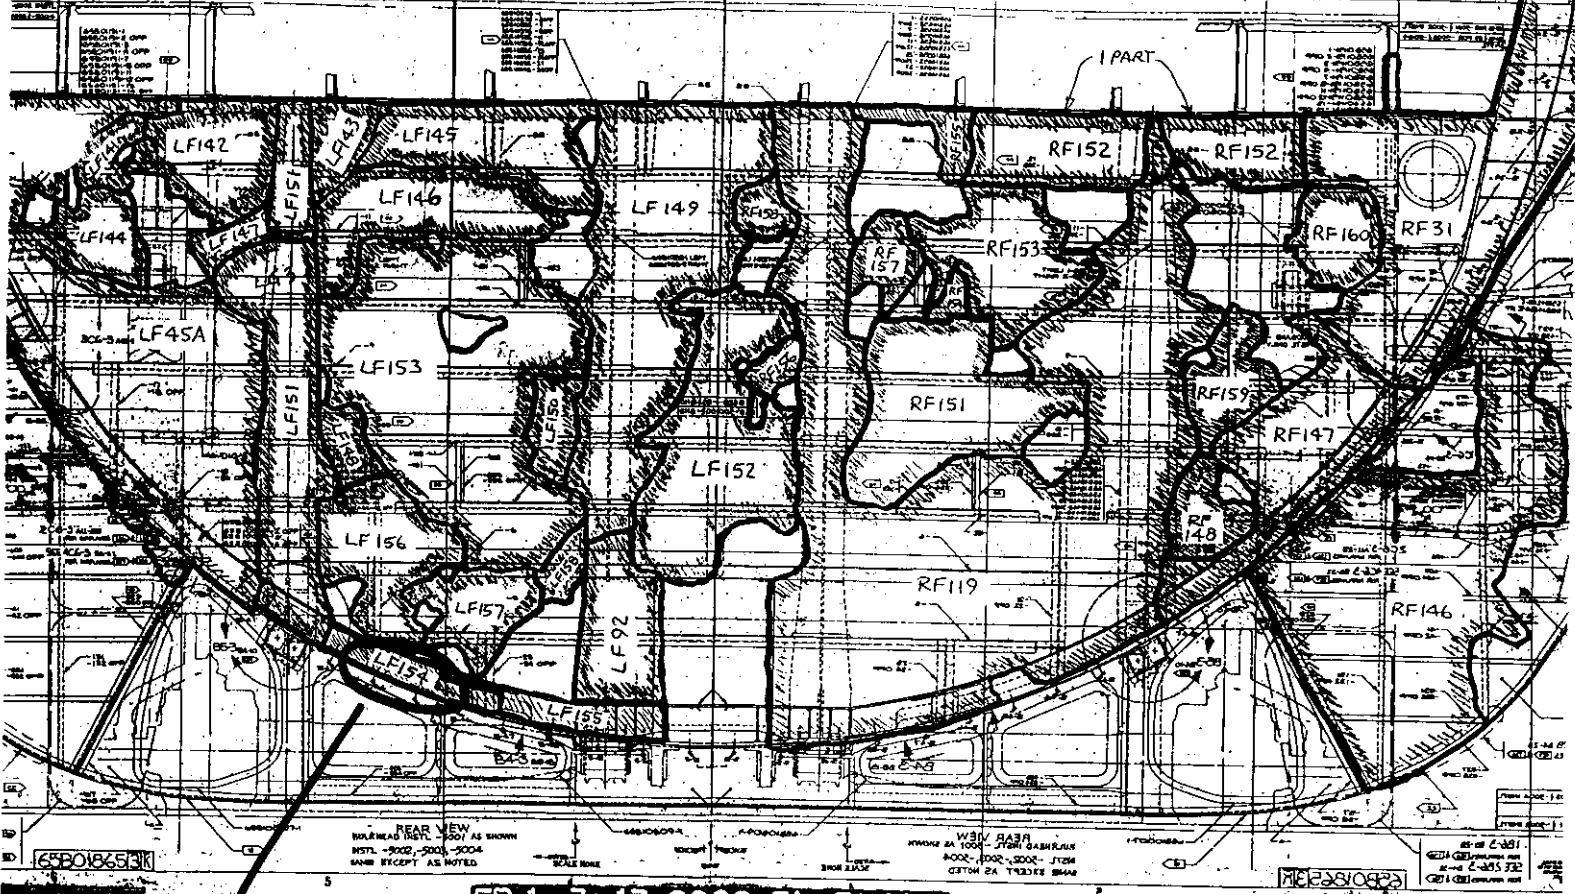

LOG # LF 154

TARGET # C-2469

COORD: LAT _____
LONG _____

STA 1480 BULK HEAD
LOWER RING CHORD AND
WEB.

DEBRIS FIELD Green

VIEW LOOKING FORWARD

* NO INDICATION OF SOOT

* THE RING CHORD LOWER HORIZONTAL FLANGE SEPERATED
WITH THE LOWER SECTION 46 SKIN, STRINGERS AND LANDING
GEAR EXTENSION FITTING. REFERENCE RFS2C & LFBZA
& LFB29 (R/W 3/22/97)

Dennis Santiago IAM
3-4-97

Miguel TWA
4-6-97

Bob Breneman
2/27/97
FAA

Leigh D. Schmitt - ALPA
3-17-97

R. Hawa
3/22/97
Boeing

STA 1480 BULKHEAD ROADMAP

FR 1 3-13-9009-31-E-1 RE

LOG#
LF154