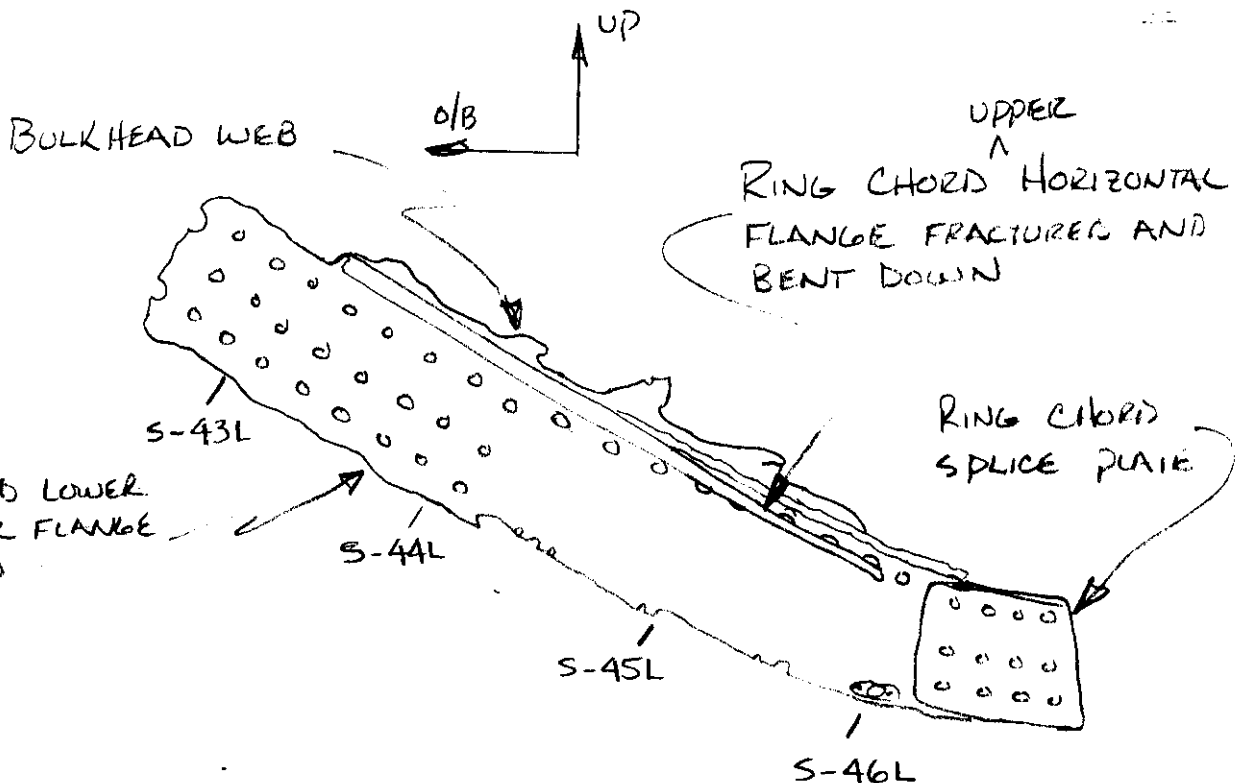

LOG # LF 154

TARGET # C-2469

COORD: LAT _____
LONG _____

STA 1480 BULK HEAD
LOWER RING CHORD AND
WEB.

DEBRIS FIELD Green

VIEW LOOKING FORWARD

* NO INDICATION OF SOOT

* THE RING CHORD LOWER HORIZONTAL FLANGE SEPERATED
WITH THE LOWER SECTION 46 SKIN, STRINGERS AND LANDING
GEAR EXTENSION FITTING. REFERENCE RFS2C & LFBZA
& LFB29 (R/W 3/22/97)

Dennis Santiago IAM
3-4-97

Miguel TWA
4-6-97

Bob Breneman
2/27/97
FAA

Leigh D. Schmitt - ALPA
3-17-97

R. Hawa
3/22/97
Boeing

STA 1480 BULKHEAD ROADMAP

FR 1 3-13-9009-31-E-1 RE

LOG#
LF154