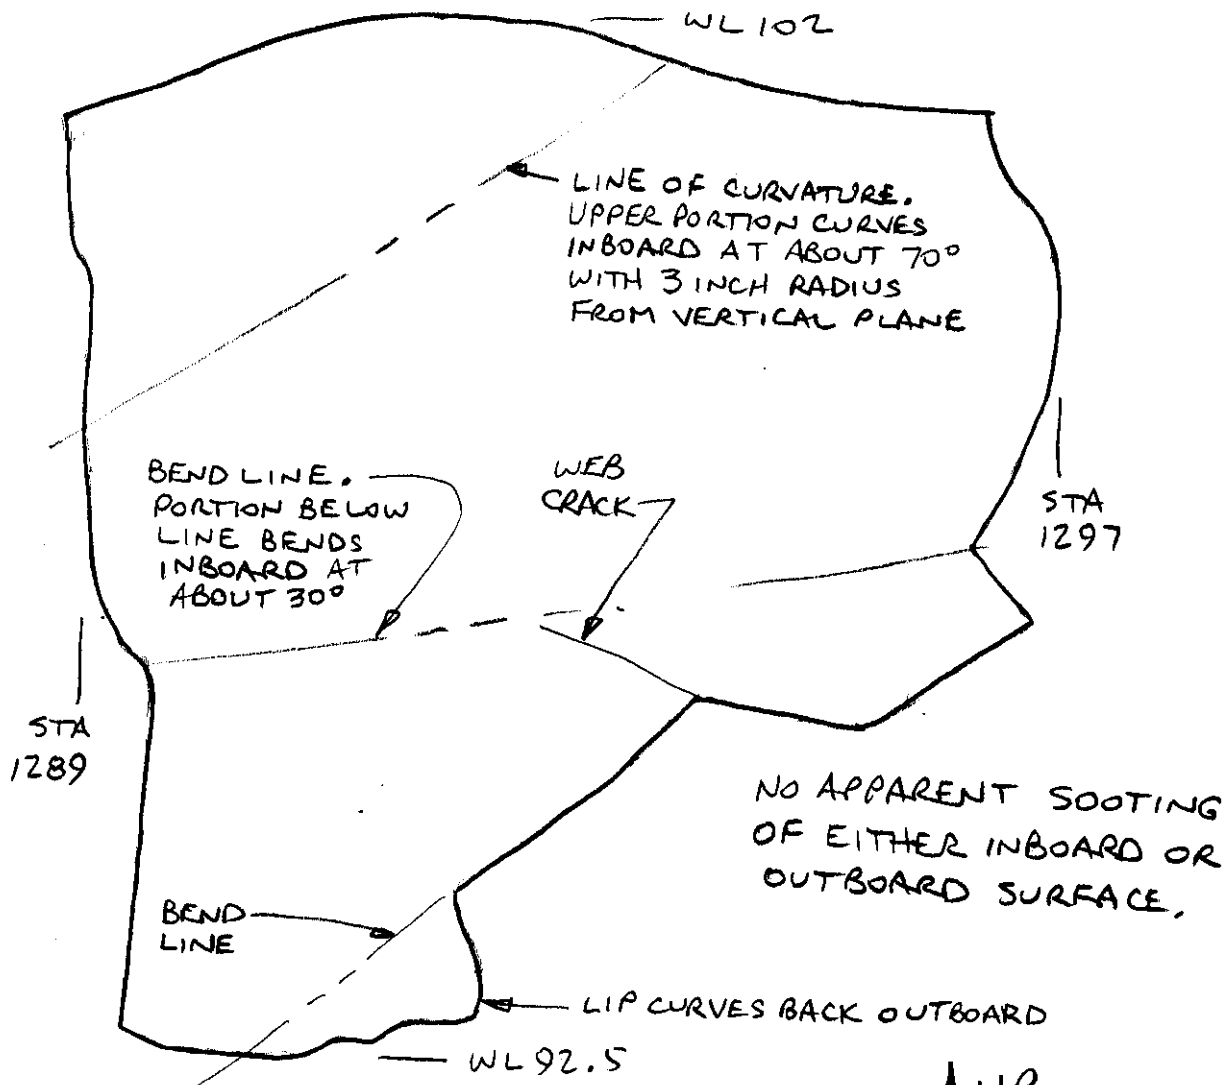

LOG # LF14G

TARGET # W4012

COORD: LAT _____

LONG _____

A ←
B. HOCKING
BOEING
3/5/97

DEBRIS FIELD ORANGE

SEGMENT OF LBL 9.0 KEEL BEAM BOX
VERTICAL WEB, STA 1289 TO 1297, WL 92.5
TO 102

VIEW B-B

LOOKING INBOARD

Bhandshuk
TWA 3/25/97

V. Cocon
ALM 3/21/97
Tom Tedesco
FAA 3-27-97

Dennis Hartings JAM 1/2
3-26-97