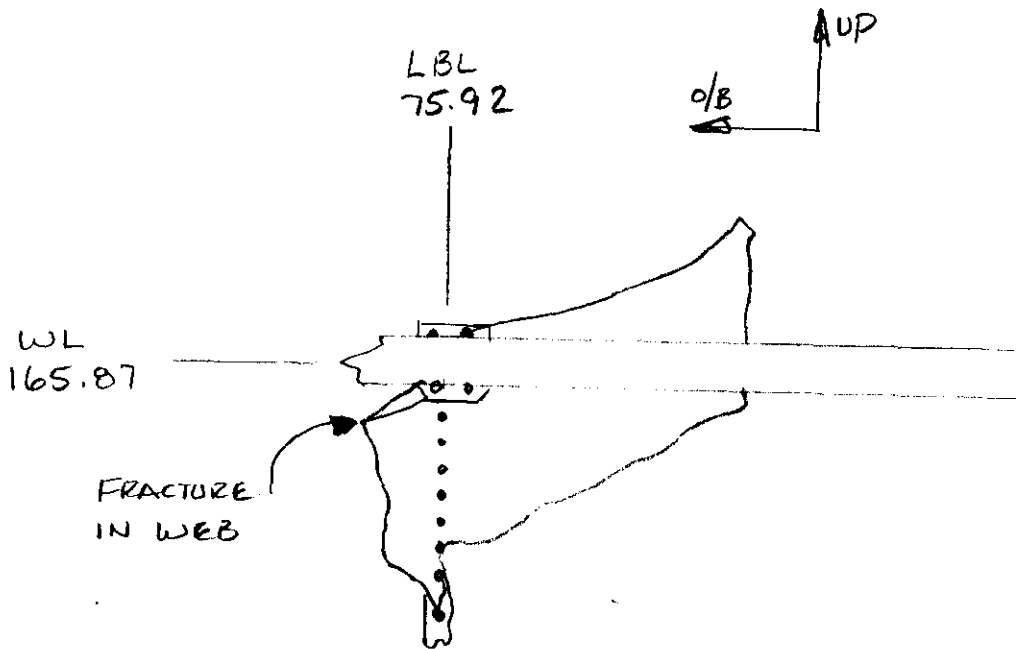

LOG # LF 147

TARGET # C-2466

COORD: LAT _____
LONG _____

STA 1480 BULKHEAD

VIEW LOOKING AFT

DEBRIS FIELD _____

FORWARD

B.H. 2/26/97

* NO INDICATION OF SCOOTING OR PENETRATIONS

* FRACTURE IN THE WEB RUNNING FROM THE EDGE OF THE WEB TO A FASTENER COMMON TO A FITTING AT LBL 75.92 AND WL 165.87

* BATH TUB FITTINGS LOCATED ON FORWARD SIDE ATTACHED AT LBL 75 AND WL 165 NOT SHOWN IN SKETCH