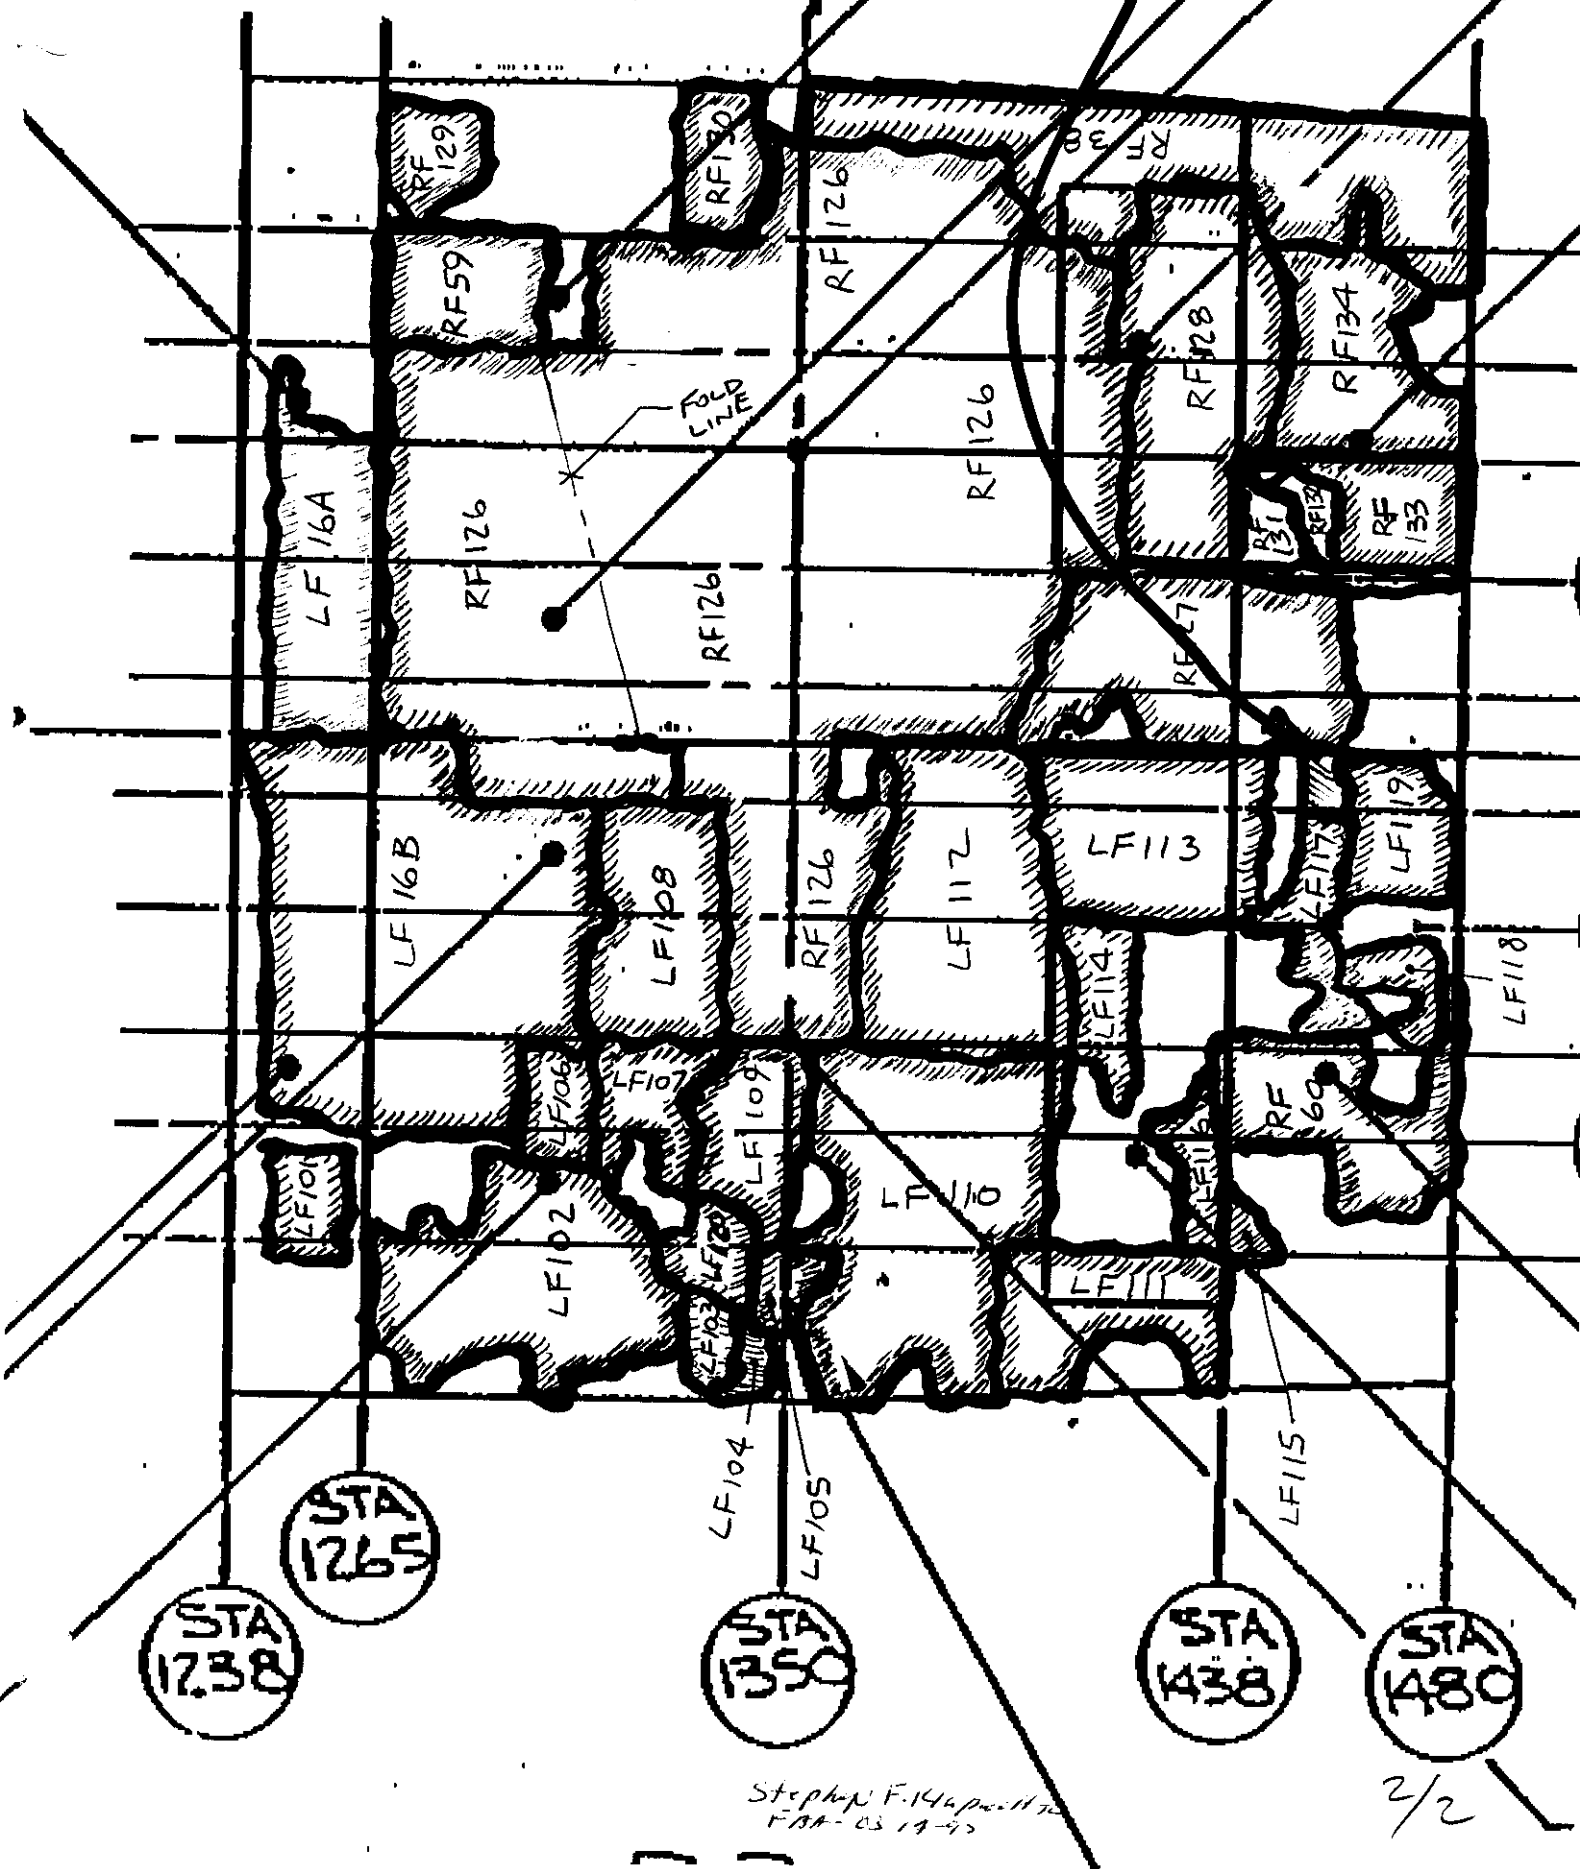

LOG # LF138

TARGET # Z2887

COORD: LAT \_\_\_\_\_

LONG \_\_\_\_\_

A ←  
B. HOCKING  
BOEING  
2/26/97

DEBRIS FIELD GREEN

PRESSURE DECK WEB SEGMENT,  
STA 1445 TO 1455, LBL  $\phi$  TO 11.33

VIEW A-A

PLAN VIEW

THERE IS NO APPARENT SOOTING  
OF EITHER UPPER OR LOWER SURFACE

Dennis Santiago IAH  
3-3-97

Stephen F. Klappach III  
FAA CS 17-97

Leigh D. Johnson - ALPA  
3-21-97

W. Hocking IAH  
4-6-97

1/2

65813364 - 2  
65813364 - 72

00

LOG #  
LF138

Stephen F. 146, page 1170  
FAT-03 19-92

2/2