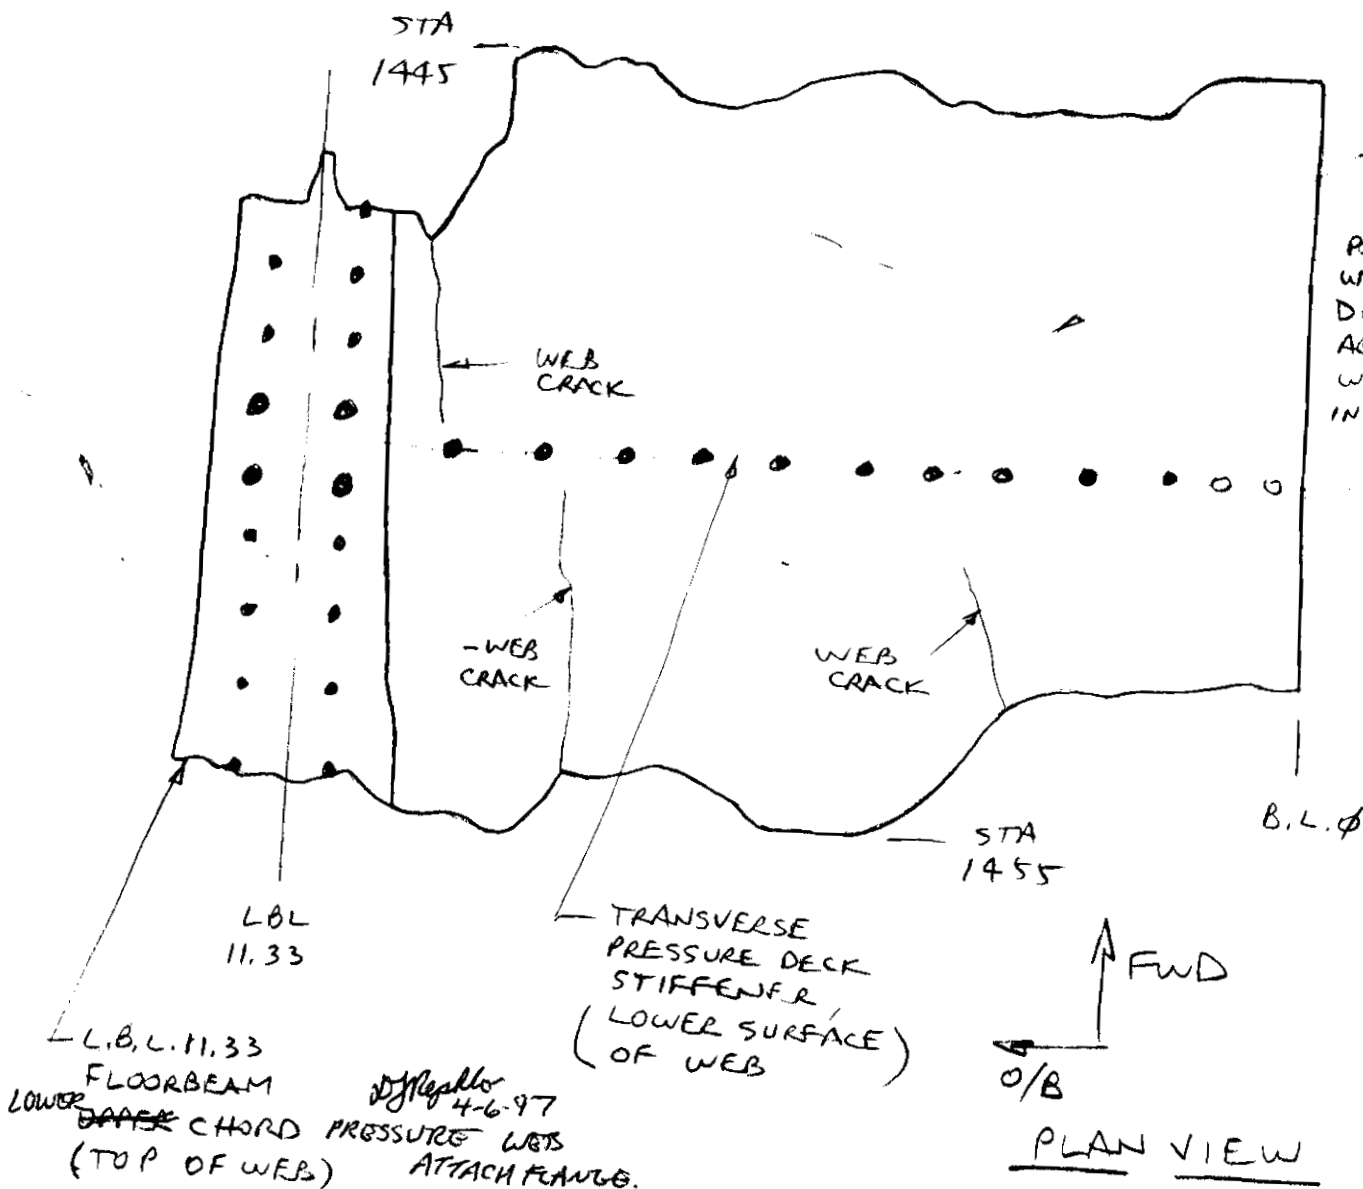

LOG # LF138

TARGET # Z2887

COORD: LAT \_\_\_\_\_

LONG \_\_\_\_\_

A ←  
B. HOCKING  
BOEING  
2/26/97

DEBRIS FIELD GREEN

PRESSURE DECK WEB SEGMENT,  
STA 1445 TO 1455, LBL  $\phi$  TO 11.33

VIEW A-A

PLAN VIEW

THERE IS NO APPARENT SOOTING  
OF EITHER UPPER OR LOWER SURFACE

Dennis Santiago IAH  
3-3-97

Stephen F. Klappach III  
FAA CS 17-97

Leigh D. Johnson - ALPA  
3-21-97

W. Hocking IAH  
4-6-97

1/2

65813364 - 2  
65813364 - 72

00

LOG #  
LF138

Stephen F. 146, page 1170  
FAT-03 19-92

2/2