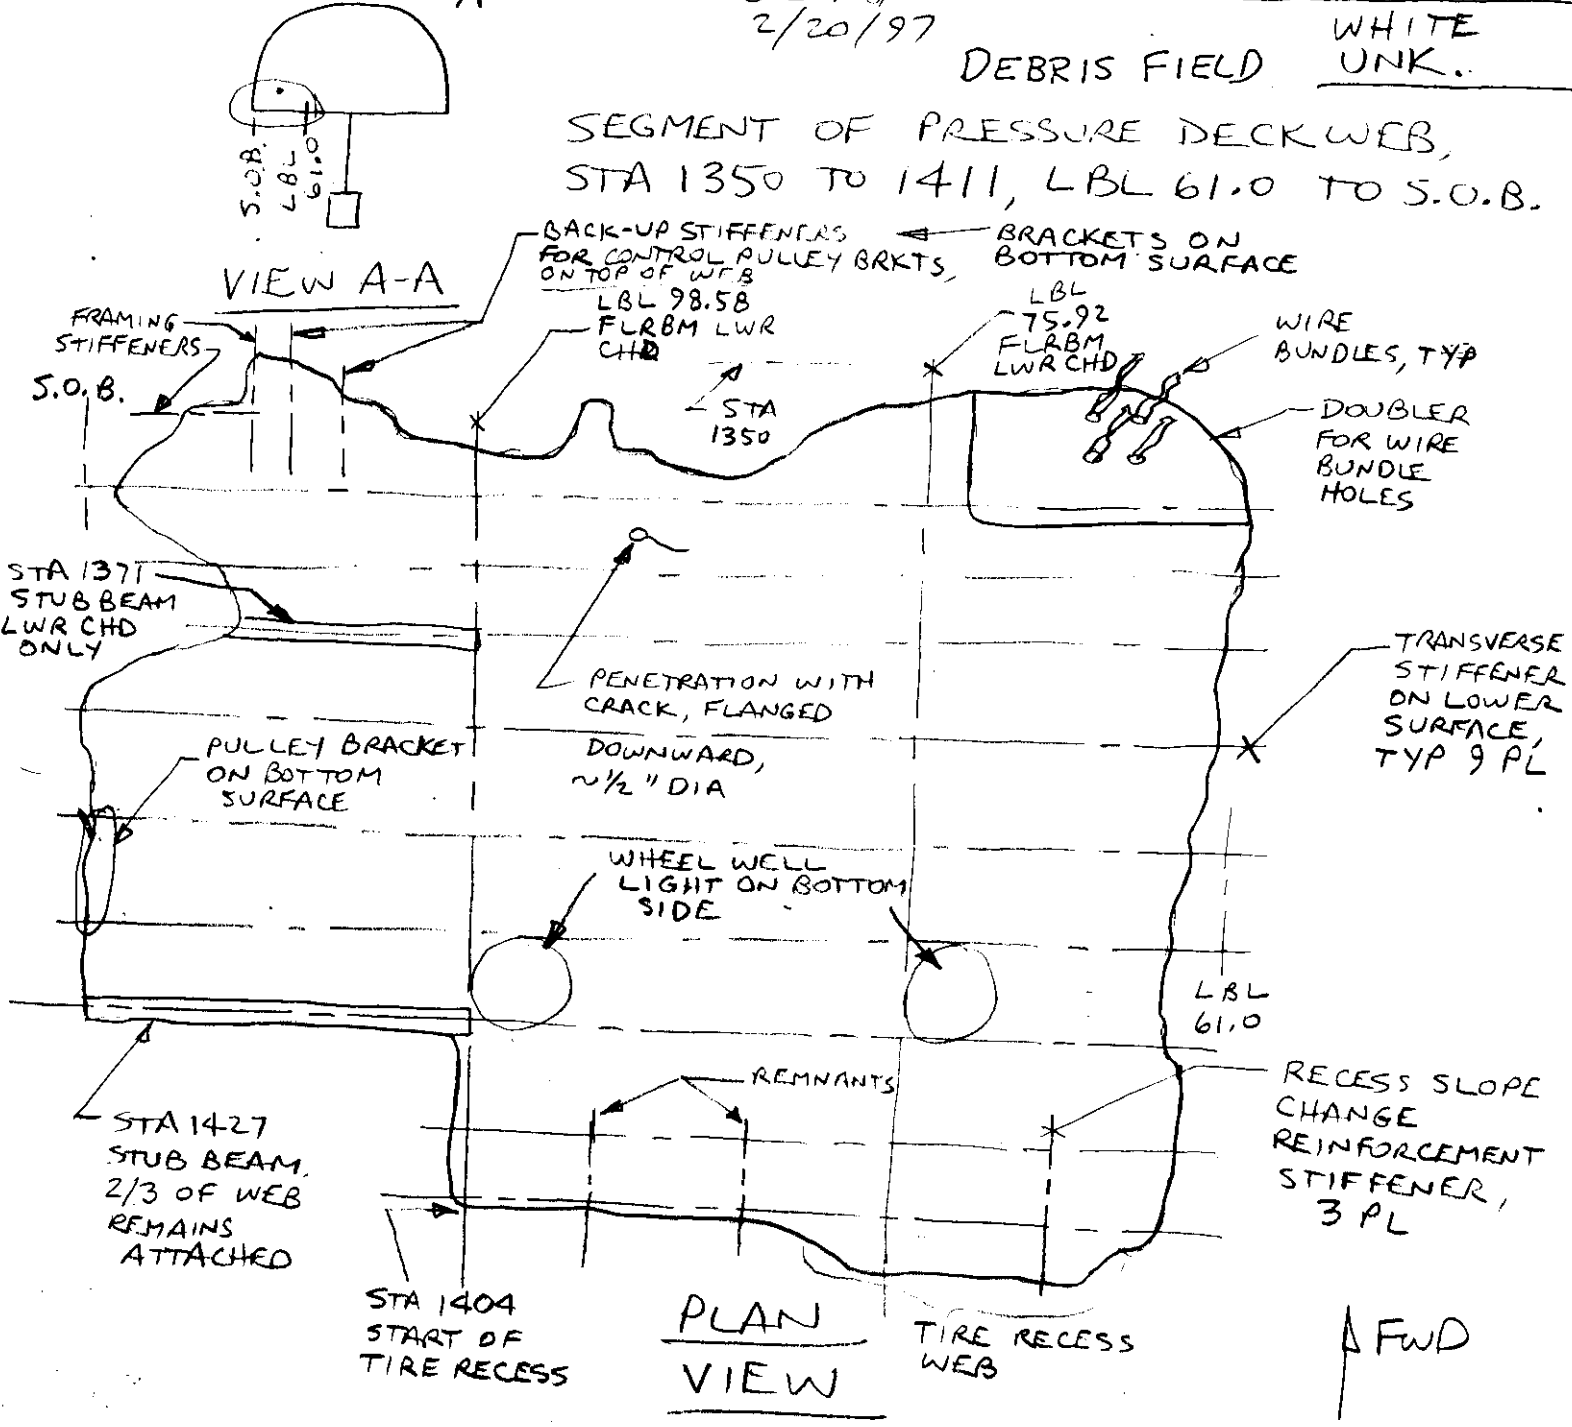

LOG # LF11K
 TARGET # D-2100
 COORD: LAT _____

 BOEING
 2/20/97
 DEBRIS FIELD WHITE UNK.

BRUCE HOCKING
 BOEING
 2/20/97

SEGMENT OF PRESSURE DECK WEB,
 STA 1350 TO 1411, LBL 61.0 TO S.O.B.

NO APPARENT SOOTING ON
 TOP OR BOTTOM.

George D. ...
 3-14-97
 Dennis ... IAM
 3-14-97

Leigh D. ... ALPA
 19 Mar 97

1/2

65813364 - 2
65813364 - 72

00