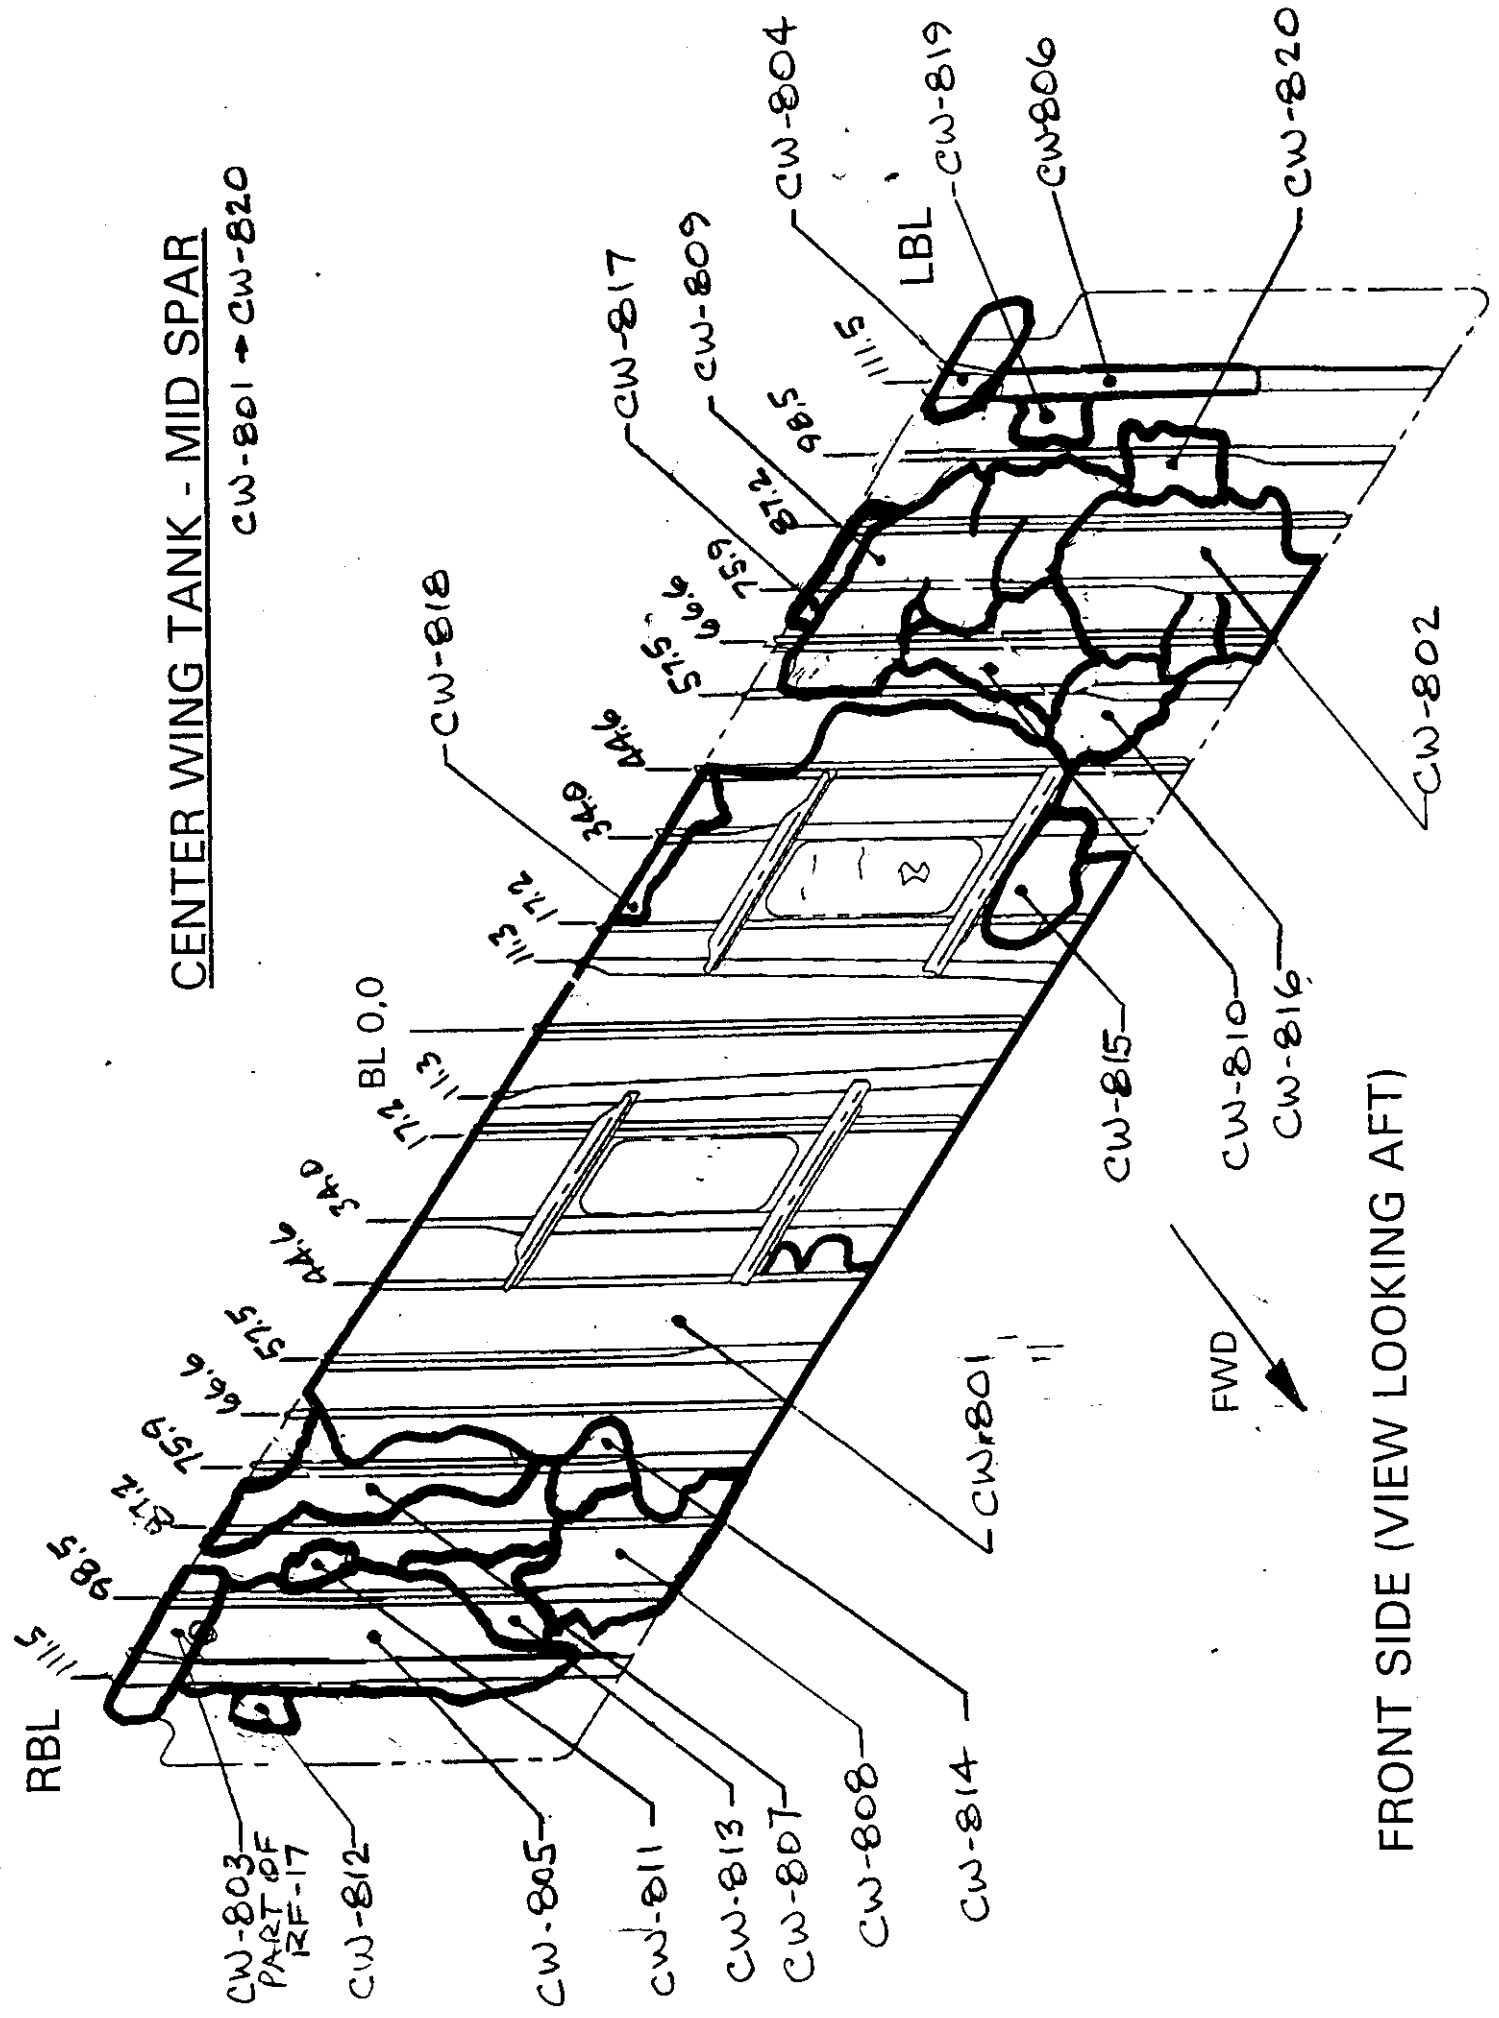

CENTER WING TANK - MID SPAR

CW-801 → CW-820

FRONT SIDE (VIEW LOOKING AFT)

747-100 MID SPAR ASSEMBLY
 65B01104-1 INSTL / 65B01104-2 ASSY

AFT SIDE VIEW
 (LOOKING FWD)

NO STIFFENERS SHOWN
 M ~ MISSING

WEB H=64.5"