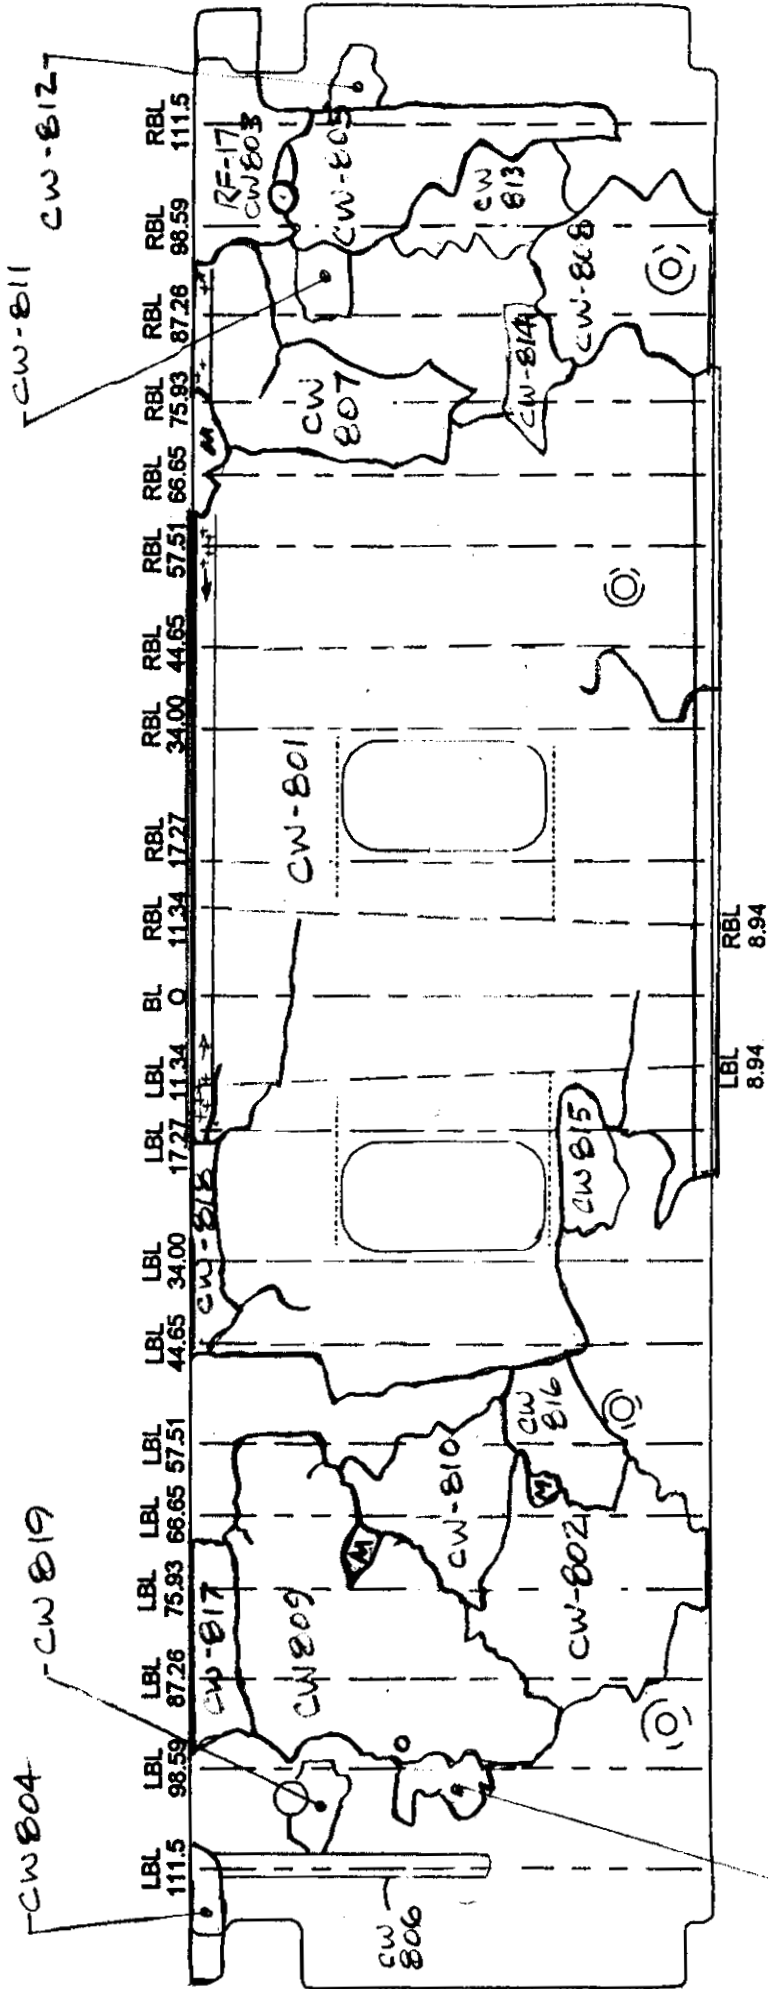

CENTER WING TANK - MID SPAR

CW-801 → CW-820

FRONT SIDE (VIEW LOOKING AFT)

747-100 MID SPAR ASSEMBLY
 65B01104-1 INSTL / 65B01104-2 ASSY

AFT SIDE VIEW
 (LOOKING FWD)

NO STIFFENERS SHOWN
 M ~ MISSING

WEB H=64.5"