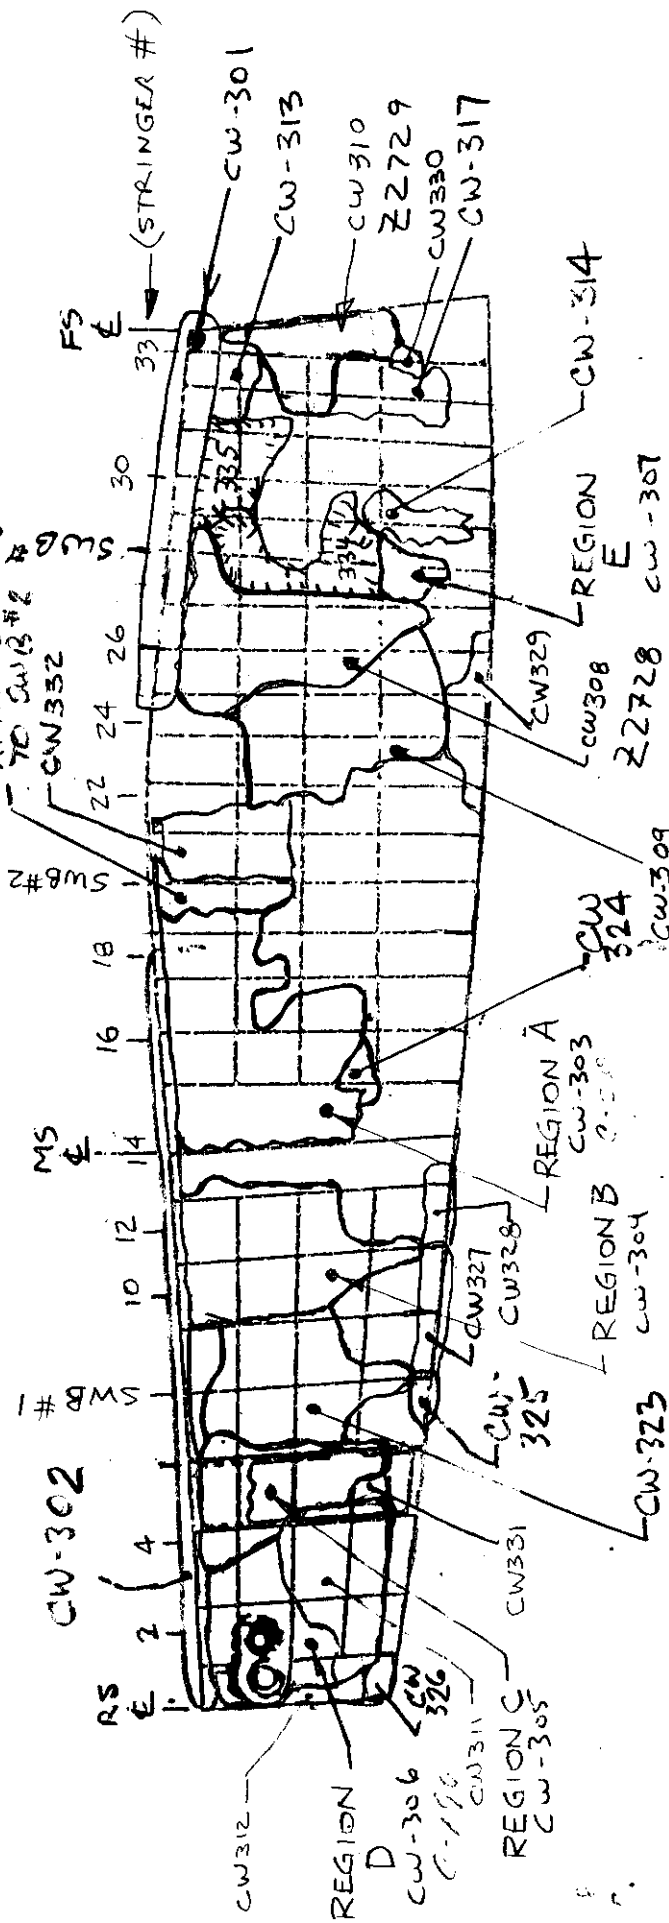

Right side

ITEMS NOT SHOWN
CW-315, 316, 318, 319
CW-320, 321, 322

CWT SIDE-OF-BODY RIB RBBL 127.5

CW-301 → CW-333

NOT SHOWN ON SKETCH BELOW SEE WRITE UPS

CW-315 Z-2685 STAFFENER
 CW-316 Z-2734
 CW-318 Z-2798
 CW-319 D-2010
 CW-320 D-2009
 CW-321 Z-2714
 CW-322 Z-2735
 CW-333 Z-2829

STRUCTURAL REPAIR

UP ↑
 FWD →

R1 10/16/96 AR
 R2 10/17/96 ALG
 R3 11/12/96 WKS

RIB AT RBBL 127.75