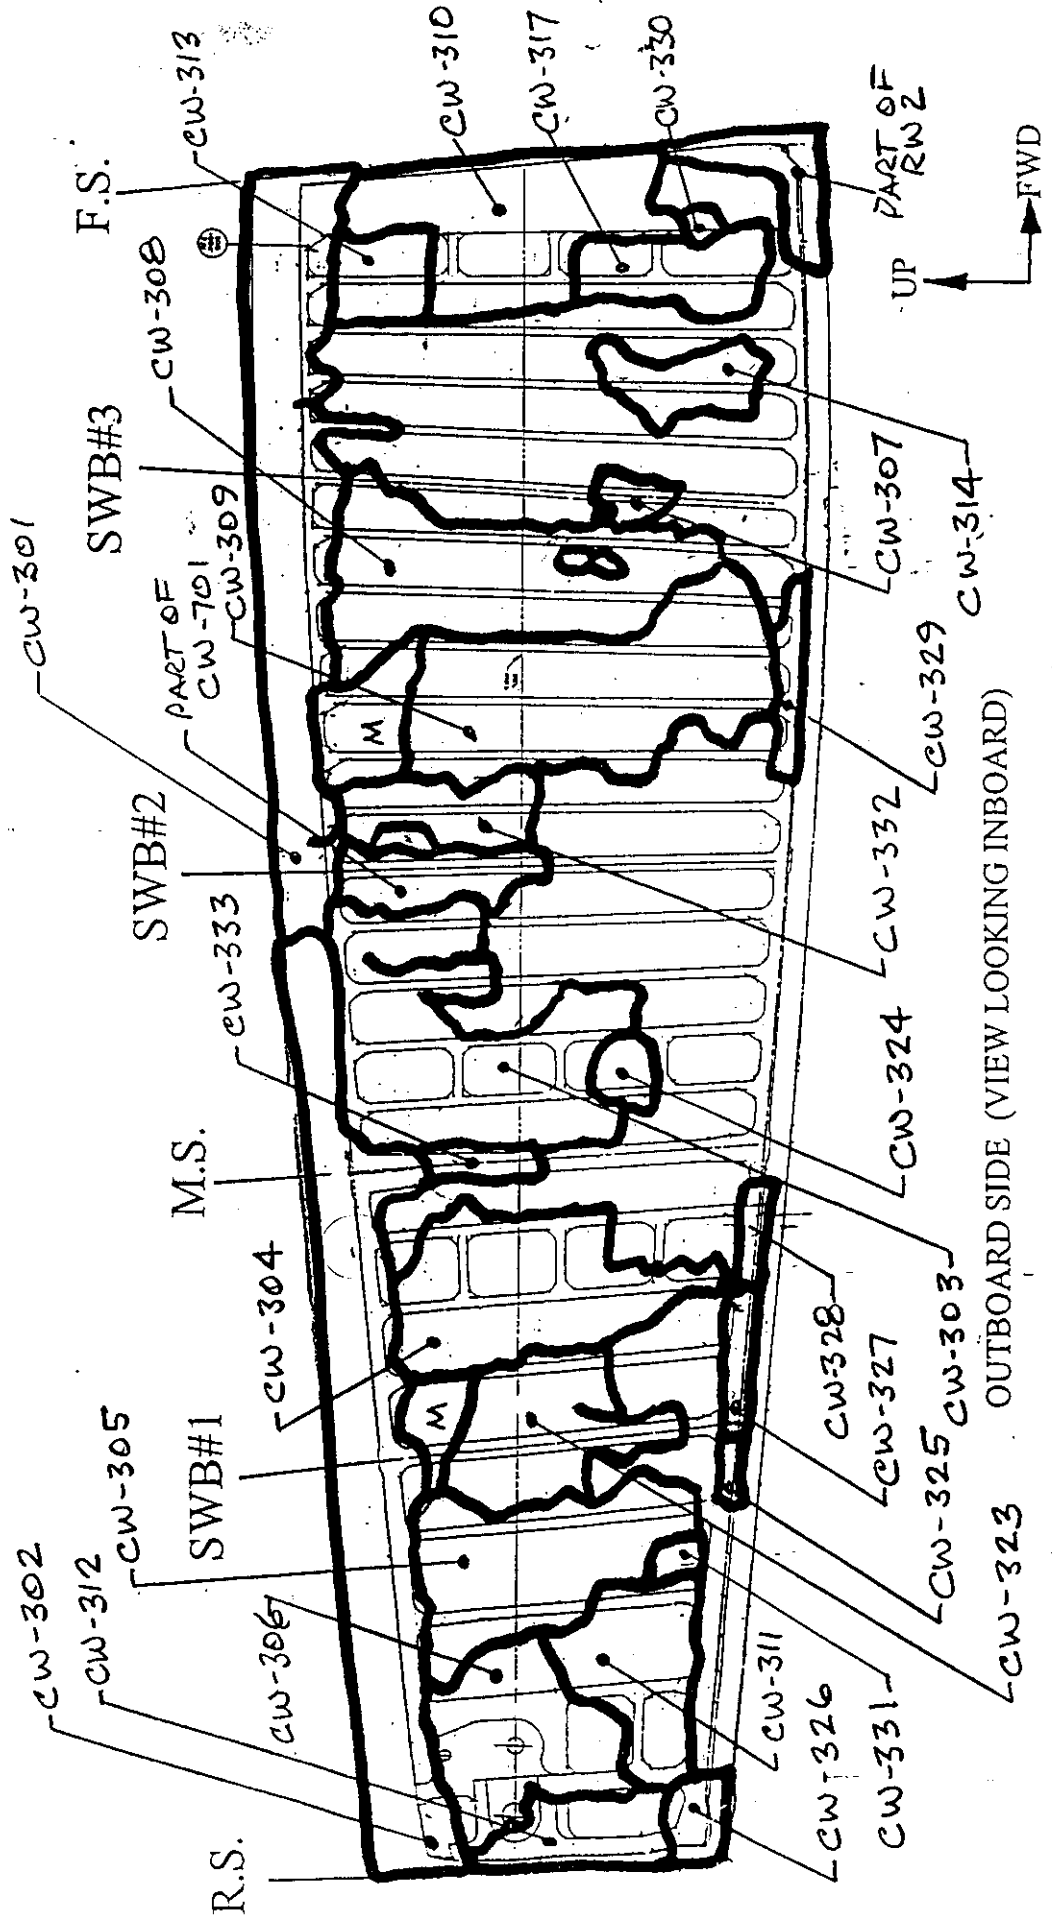

Right side

ITEMS NOT SHOWN
CW-315, 316, 318, 319
CW-320, 321, 322

CWT SIDE-OF-BODY RIB RBBL 127.5

CW-301 → CW-333

NOT SHOWN ON SKETCH BELOW SEE WRITE UPS

CW-315 Z-2685 STAFFENER
 CW-316 Z-2734
 CW-318 Z-2798
 CW-319 D-2010
 CW-320 D-2009
 CW-321 Z-2714
 CW-322 Z-2735
 CW-333 Z-2829

STRUCTURAL REPAIR

UP ↑
 FWD →

R1 10/16/96 AR
 R2 10/17/96 ALG
 R3 11/12/96 WKS

RIB AT RBBL 127.75