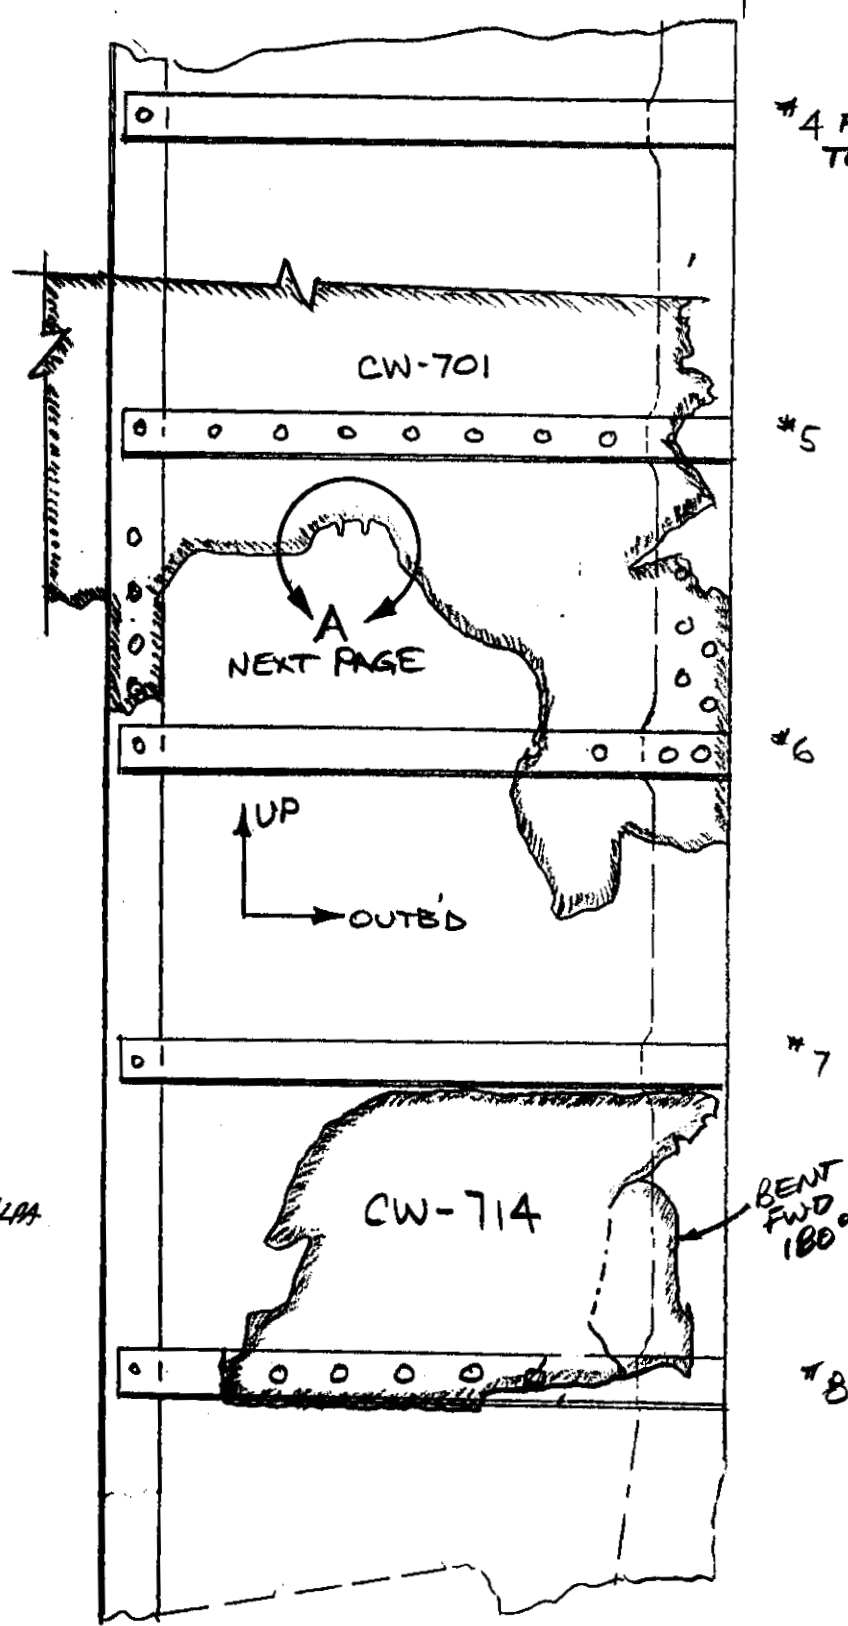

SWB*2 WEB SEGMENTS

CW-714 Z-2874 GREEN RBL127.5

A. REIMER
2/9/97

CW-714 DESCRIPTION
 OUTBD TANG BENT 180° FWD, HORIZ. FLANGE OF HORIZ
 STIFFENER ATTACHED FOR ONLY 1", OTHERWISE BENT
 DOWN 90° AT EACH END. WEB IS DISTORTED, WITH
 SOME SOOT.

Leigh D. Johnson - ALAA
3-21-97

AFT SIDE ~ LOOKING FWD

Dennis Santiago JAM
4-2-97

Stephen F. Klupeltz
FAA 04-04-97

Shandhu
TWA 3/24/97