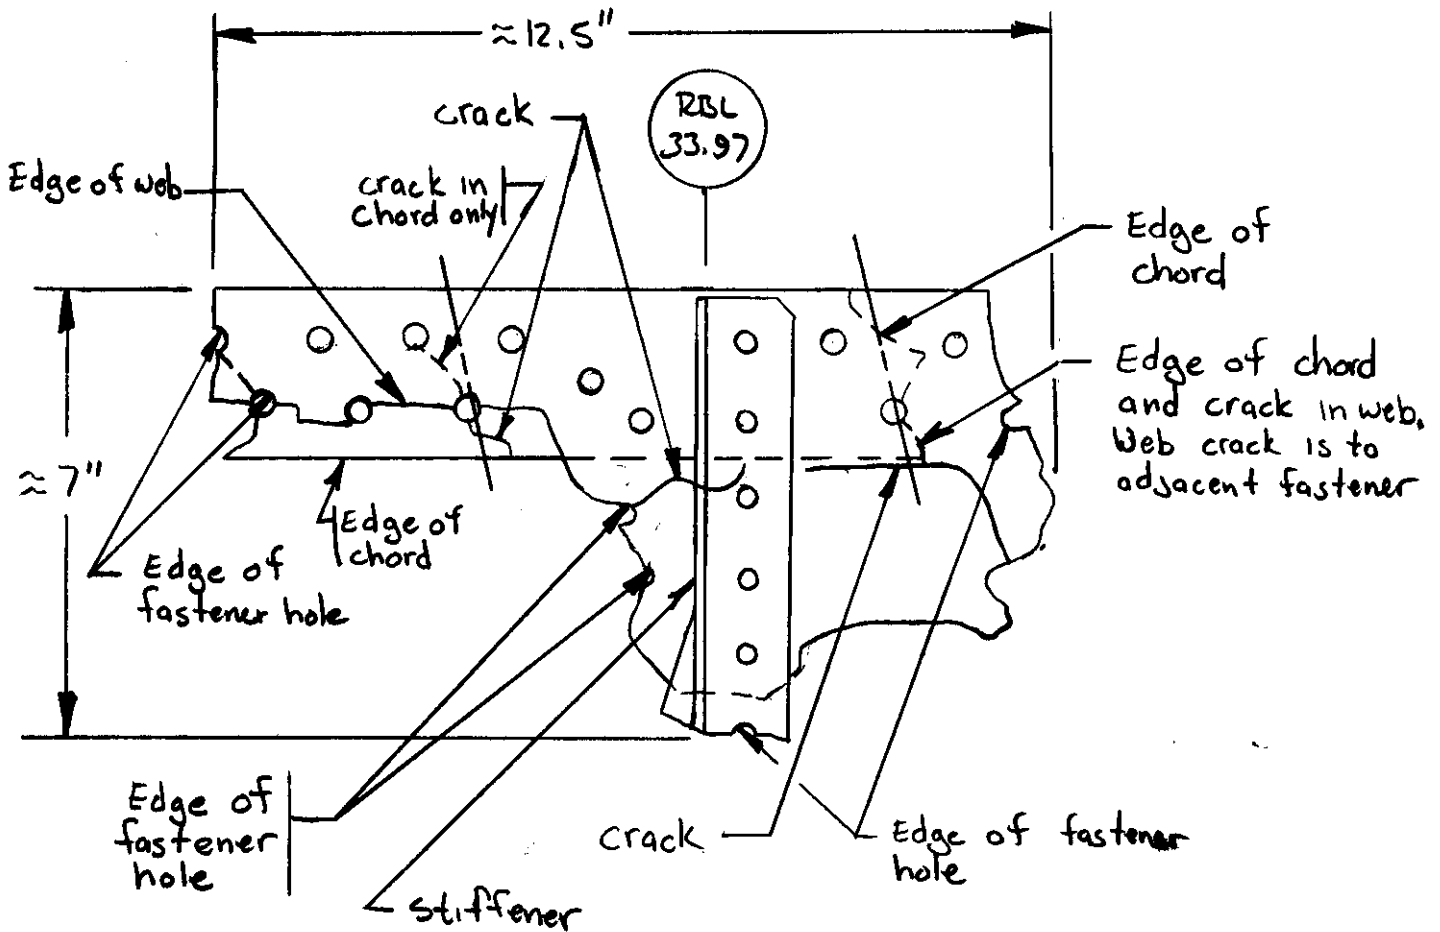

CW 640

Id No: 1-9-97-60

Tag No: X-4027 Red

Spanwise Beam 3 - Upper
chord, web, & stiffener
segment, RBL 33.97

Sooting was not noticed.

D James
2/2/97

Bwanderhuden
TWA 3/24/97

Dennis Santiago IAM
4-2-97