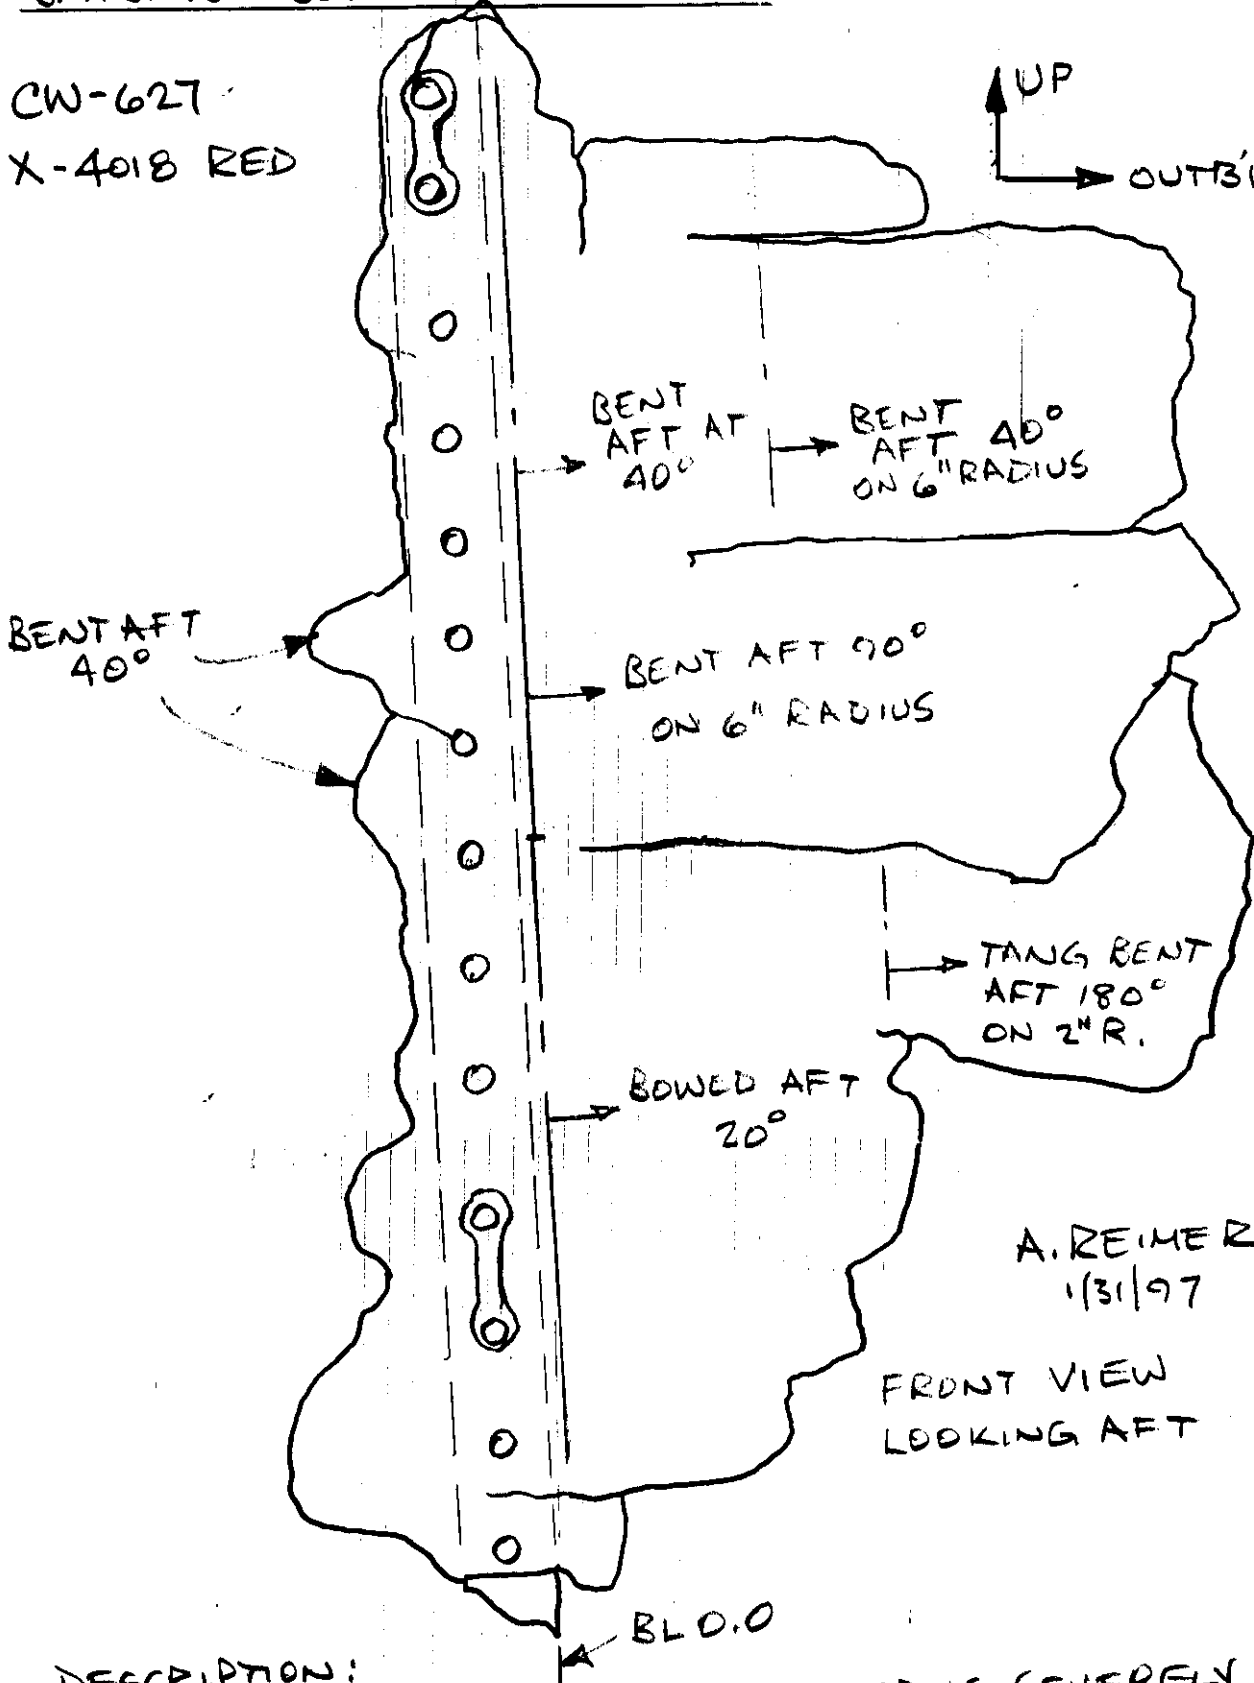

SPANWISE BEAM* 3 ~ SEGMENT

CW-627
X-4018 RED

A. REIMER
1/31/97

FRONT VIEW
LOOKING AFT

DESCRIPTION:

BLO.O STEEFNER - PARTIAL, WEB IS SEVERELY DISTORTED. SOME SDOOT, BOTTOM MATCHES CW-603, SIZE 23" HIGH X 13" WIDE.

Dennis Santiago IAM
4-2-97

Stephen F. Kluppel
FAB 04-03-97

Shandshuden
TWA 3/24/97

Heigh D. Johnson - ALPA
3-21-97