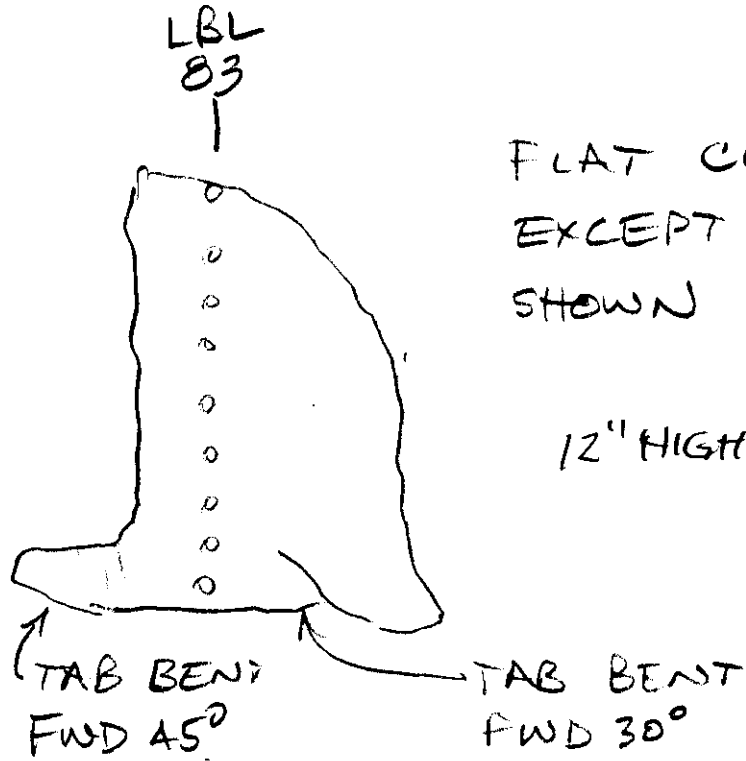

SPANWISE BEAM # 3

CW-613	CW614
D-2003	D-2011
WHITE	WHITE
10"W X 12" high	11"W X 12" high
LBL 83	LBL 11

These two pieces are mostly flat with torn edges. Both have distortion on part of their webs. *REF. FILE NOTES FOR DETAILS.*

C. Hall 11-27-96 IAm.

SWB#3 SEGMENTS

A. REIMER
10/17/96

CW-613
D-2003
WHITE

FLAT CLEAN
EXCEPT AS
SHOWN

12" HIGH, 10" WIDE

CW-614

D-2011
WHITE
TAB FWD
20°

TAB
BENT
AFT
90°

12" HIGH, 11" WIDE