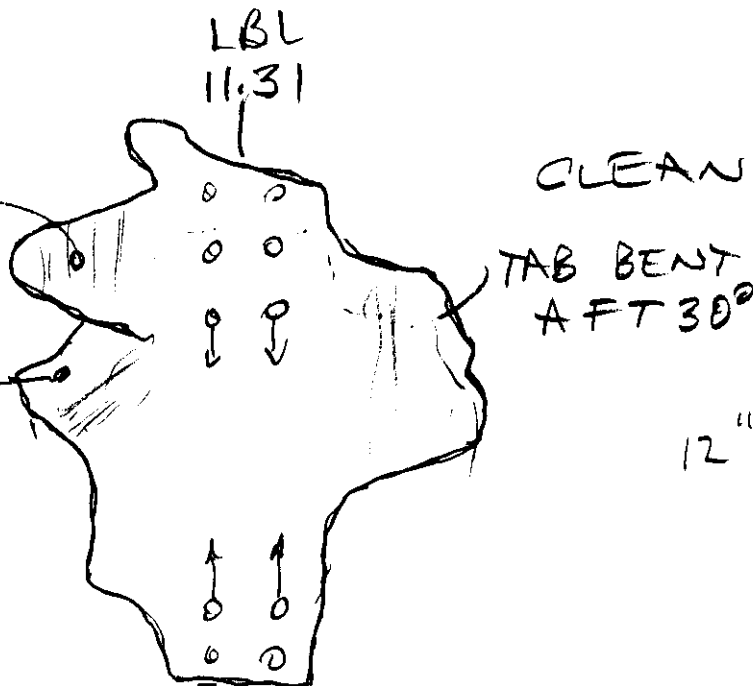

SPANWISE BEAM # 3

CW-613	CW614
D-2003	D-2011
WHITE	WHITE
10"W X 12" high	11"W X 12" high
LBL 83	LBL 11

These two pieces are mostly flat with torn edges. Both have distortion on part of their webs. *REF. FILE NOTES FOR DETAILS.*

C. Hall 11-27-96 IAm.

SWB#3 SEGMENTS

A. REIMER
10/17/96

CW-613
D-2003
WHITE

FLAT CLEAN
EXCEPT AS
SHOWN

12" HIGH, 10" WIDE

CW-614

D-2011
WHITE
TAB FWD
20°

TAB
BENT
AFT
90°

12" HIGH, 11" WIDE