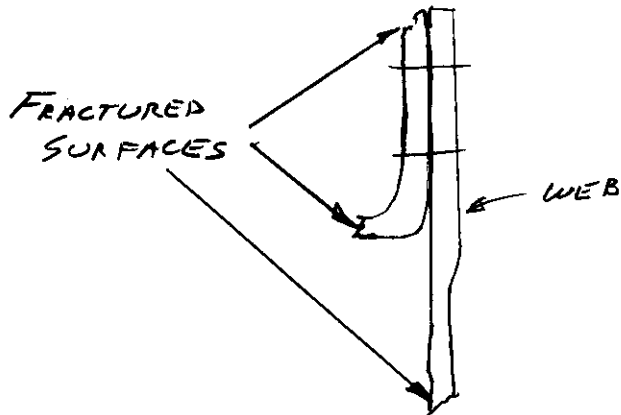

SPANWISE BEAM # 3

CW-609
C-2671
GREEN

This is a small section of the web which attaches to the upper corner of CW601. This section experienced heavy fire damage and the web is bent slightly aft.

Bob Reimer 10/21/96

BOEING

Tom Todman
FAA 10-29-96

S.D GREEN 10-29-96

ALPA

J. Nipko 11-26-96

C. J. Hub 11-27-96 IAM

CW-609
Z2671 (GREEN TAG)
(9-19-96-1)

SPANWISE BEAM #3

Rear View

SIDE VIEW (TYPICAL)

Levi's Thomson
9-21-96