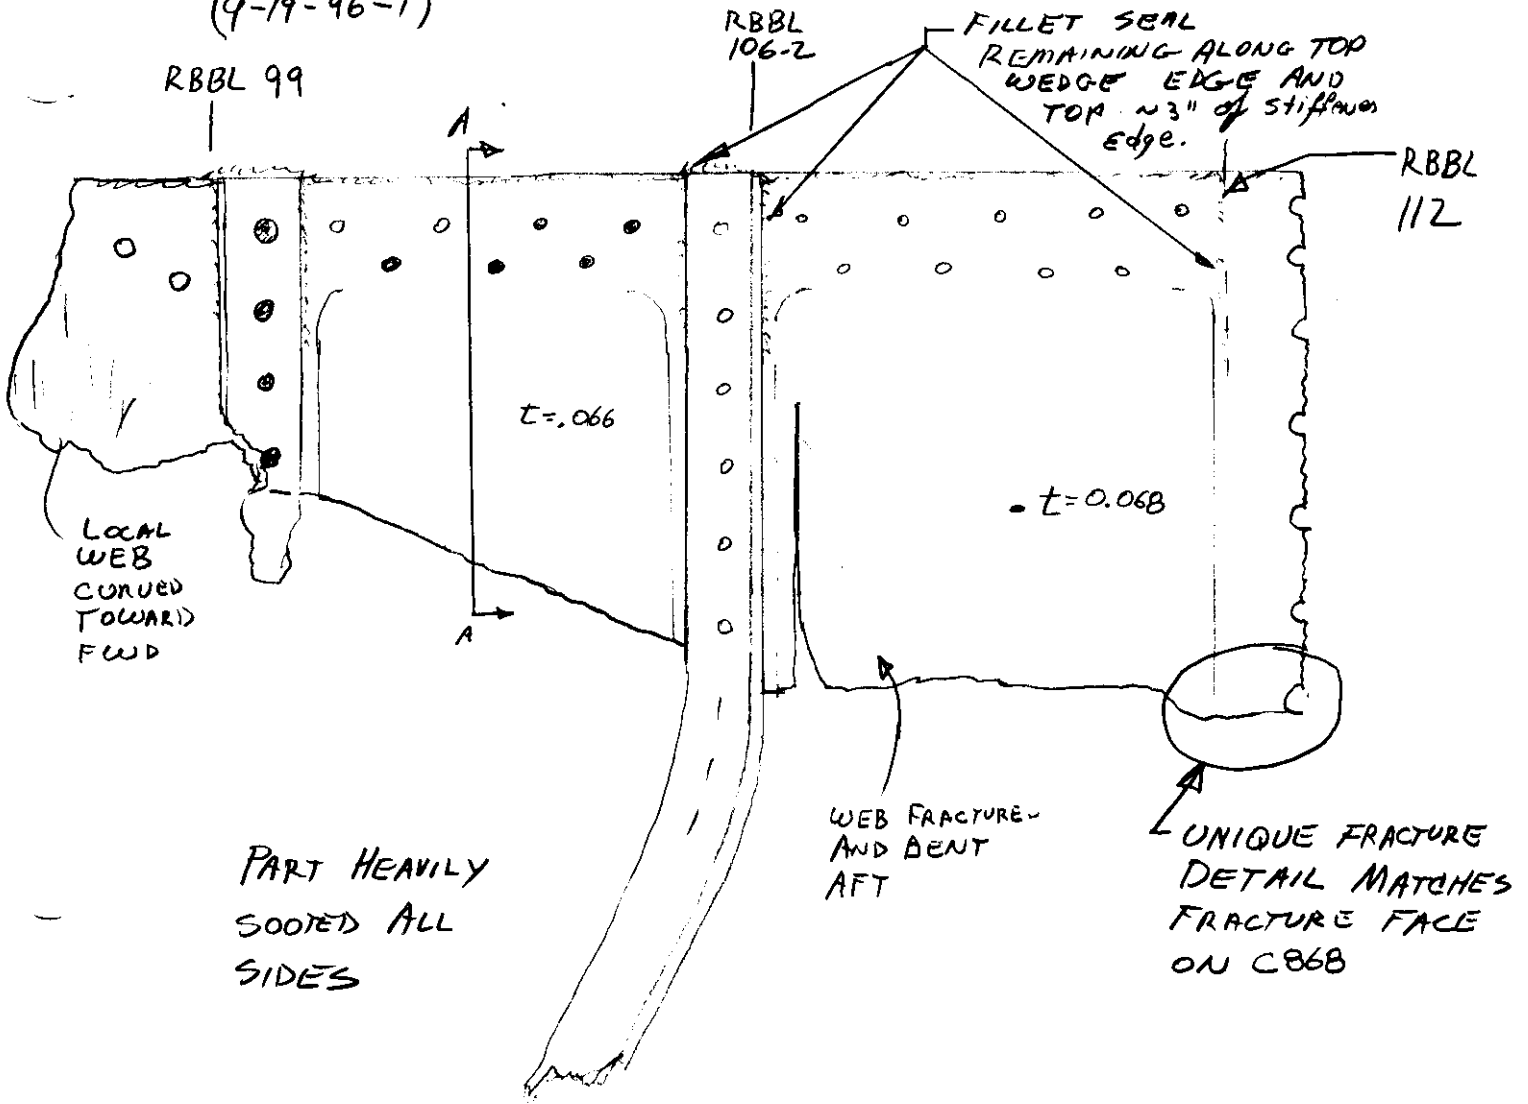

SPANWISE BEAM # 3

CW-609
C-2671
GREEN

This is a small section of the web which attaches to the upper corner of CW601. This section experienced heavy fire damage and the web is bent slightly aft.

Bob Reimer 10/21/96

BOEING

Tom Todman
FAA 10-29-96

S.D GREEN 10-29-96

ALPA

J. Nipko 11-26-96

C. J. Hub 11-27-96 IAM

CW-609
Z2671 (GREEN TAG)
(9-19-96-1)

SPANWISE BEAM #3

Rear View

SIDE VIEW (TYPICAL)

Levi's Thomson
9-21-96