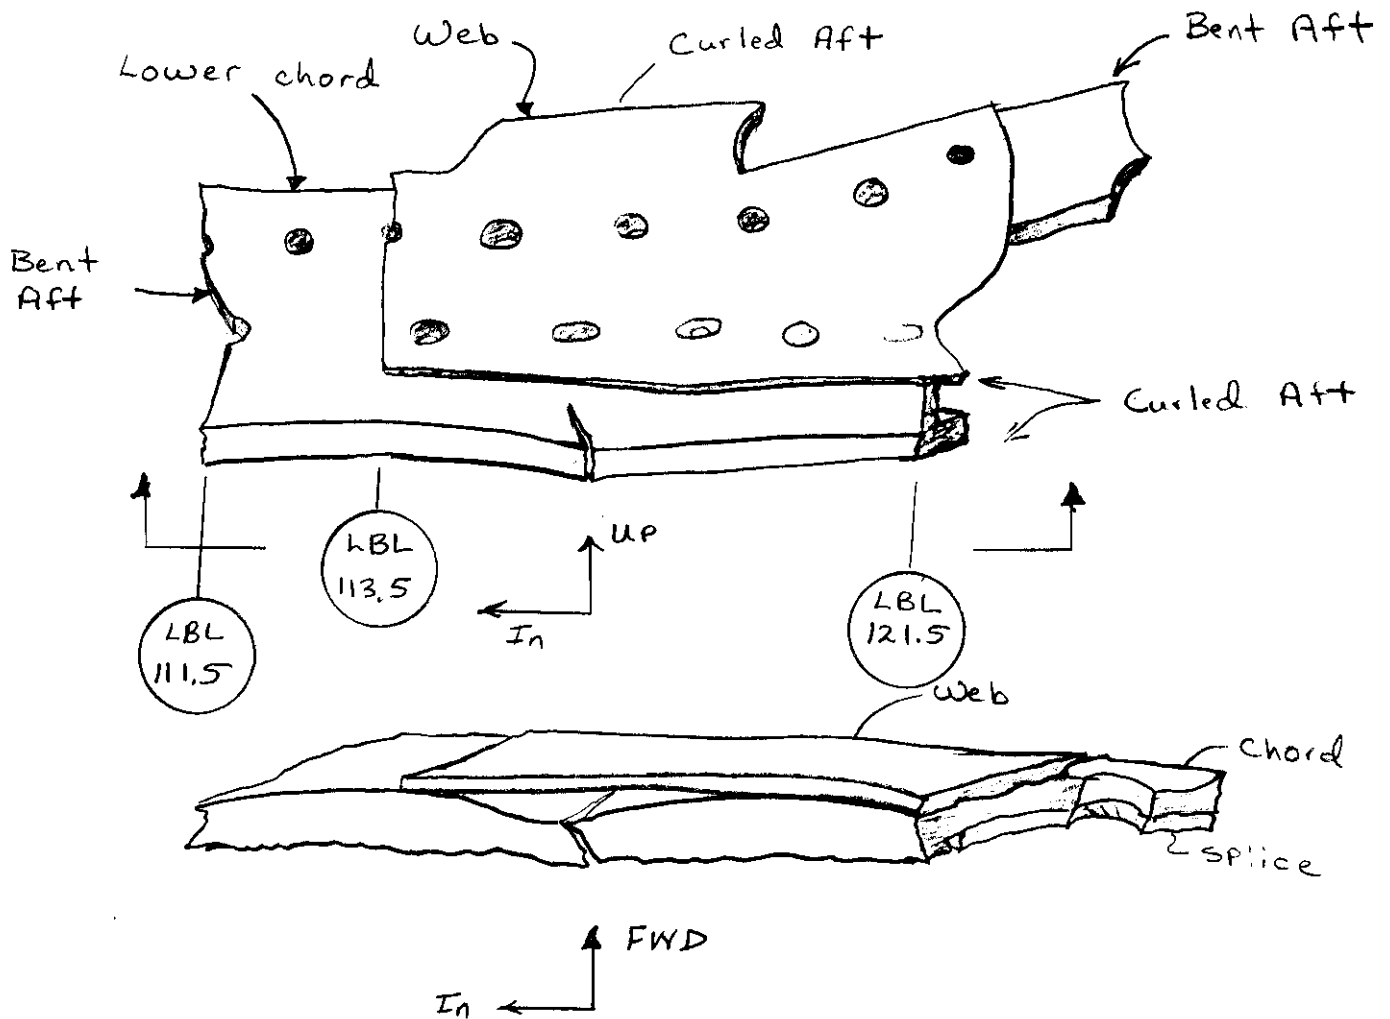

Wing Center Section  
 Front Spar lower chord  
 Just inboard of left  
 terminal fitting

CW 528  
 Lot# 10/30/96 - 2  
 Tag# Z 2868

- No soot
- No indication of pre existing cracks

Leigh D. Johnson - ALIA  
 3-21-97