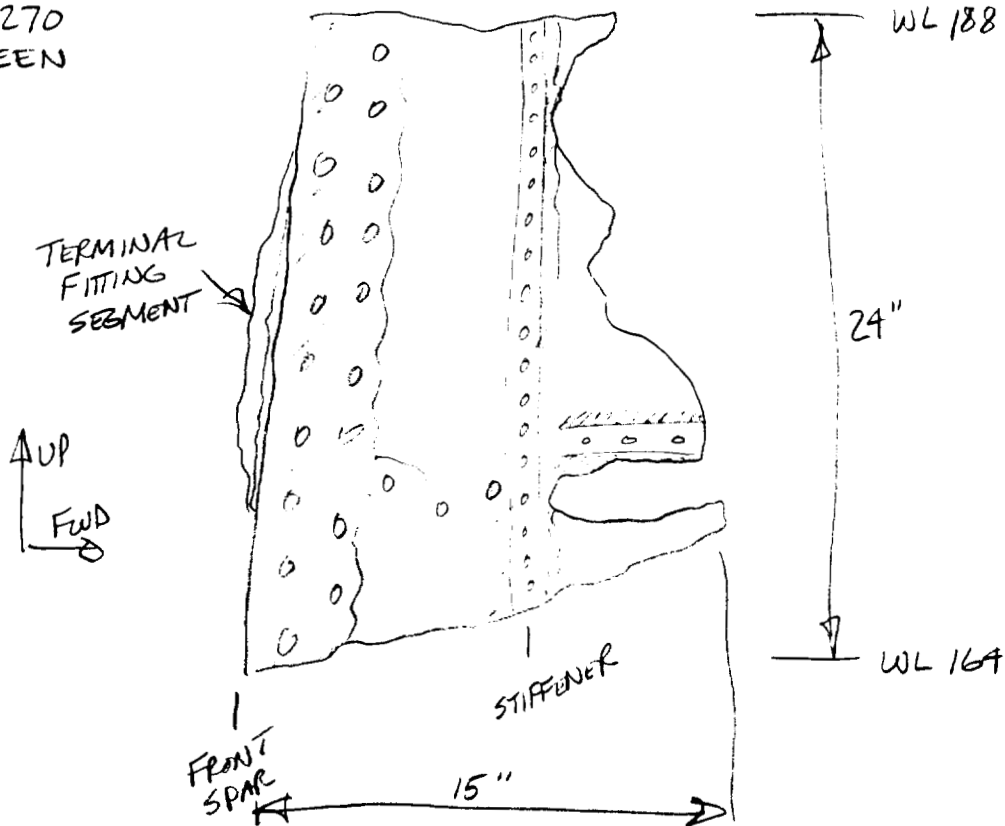

LH RIB WEB SEGMENT

CW-409

C114  
GREEN

Shrandshuden  
TWA 3/23/97

RIB WEB SEGMENT 16" LONG X 4" HIGH  
BETWEEN S-4 UPR AND S-7 UPR, ATTACHED  
TO LW-7 UPPER WING SKIN AND PLUS  
CHORD SEGMENT. (NO SKETCH)

LH RIB WEB SEGMENT AT FRONT SPAR

CW-410

C2270  
GREEN

PIECE OF RIB WEB AND TERMINAL FITTING AT FRONT  
SPAR. 24" HIGH X 15" WIDE. SOME CURVATURE, BUT  
RELATIVELY LITTLE.

Dennis Santiago SAM  
3-28-97

BOEING - D. ORTH 3/22/97  
Shrandshuden TWA 3/23/97