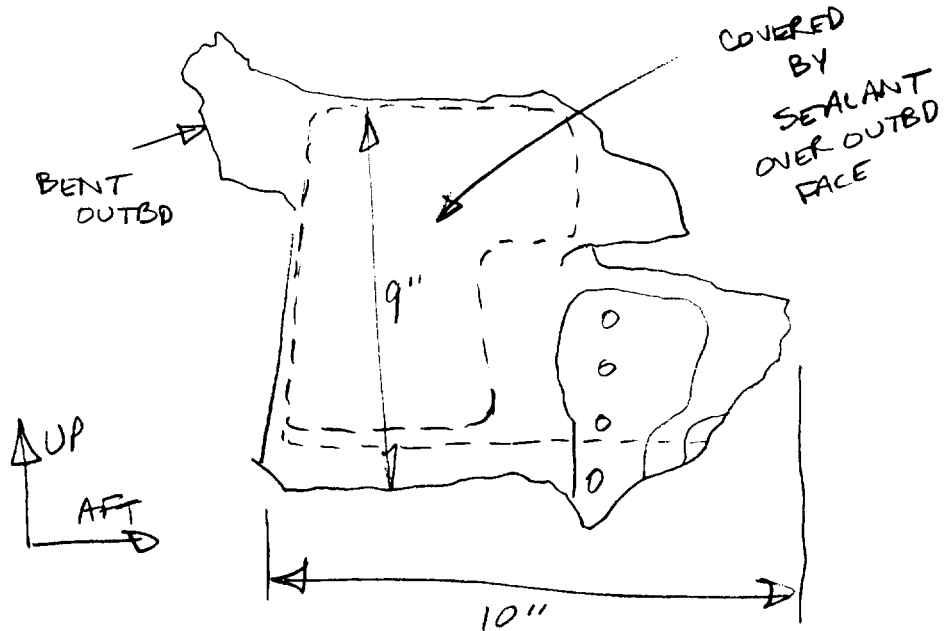

RIB WEB AND FRONT SPAR TERMINAL FITTING FLANGE

CW-404

C2269

GREEN

PIECE OF FRONT SPAR TERMINAL FITTING FLANGE AND
S.O.B. RIB WEB AT UPPER FRONT CORNER OF S.O.B. RIB.
FRACTURED AROUND ALL EDGES, COVERED WITH TANK SEALANT
ON OUTBD SIDE.