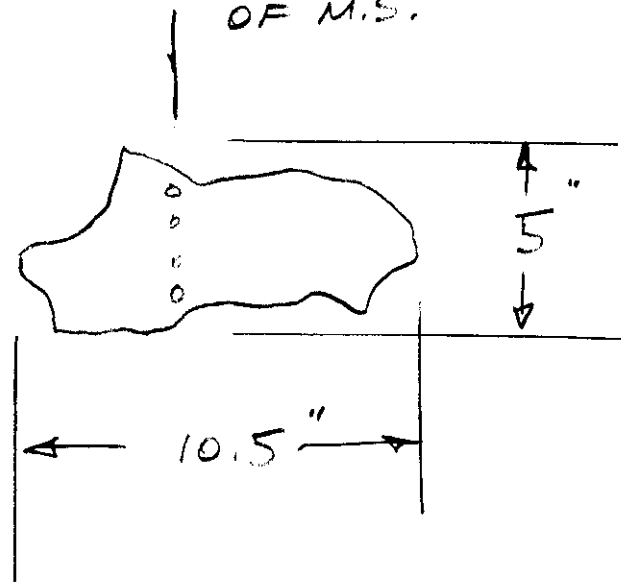

SIDE OF BODY RIB - RIGHT WING - WING CENTER TANK

CW-324

Z-2804

GREEN

This small piece of the side of body rib web measures 5" x 10.5" and is flat and clean. All fractures are ductile. The rivets remaining in the panel indicate fastener tension failures. See the accompanying sketch for part periphery definition.

There is no soot on this panel.

W. Stewart 11-26-96 BOEING

R. Beckett 11-26-96 TWA

R. Beckett 12-7-96 IAM

Stephen F. Klugackson 12-12-96 FAA

SD GREEN 12-17-96 ALPA

SOB RIB WEB RH SIDE CW-324

Z-2804 GREEN

A. REIMER

10/17/96

1ST STIFF FWD
OF M.S.

FLAT, CLEAN, BELOW CW-303