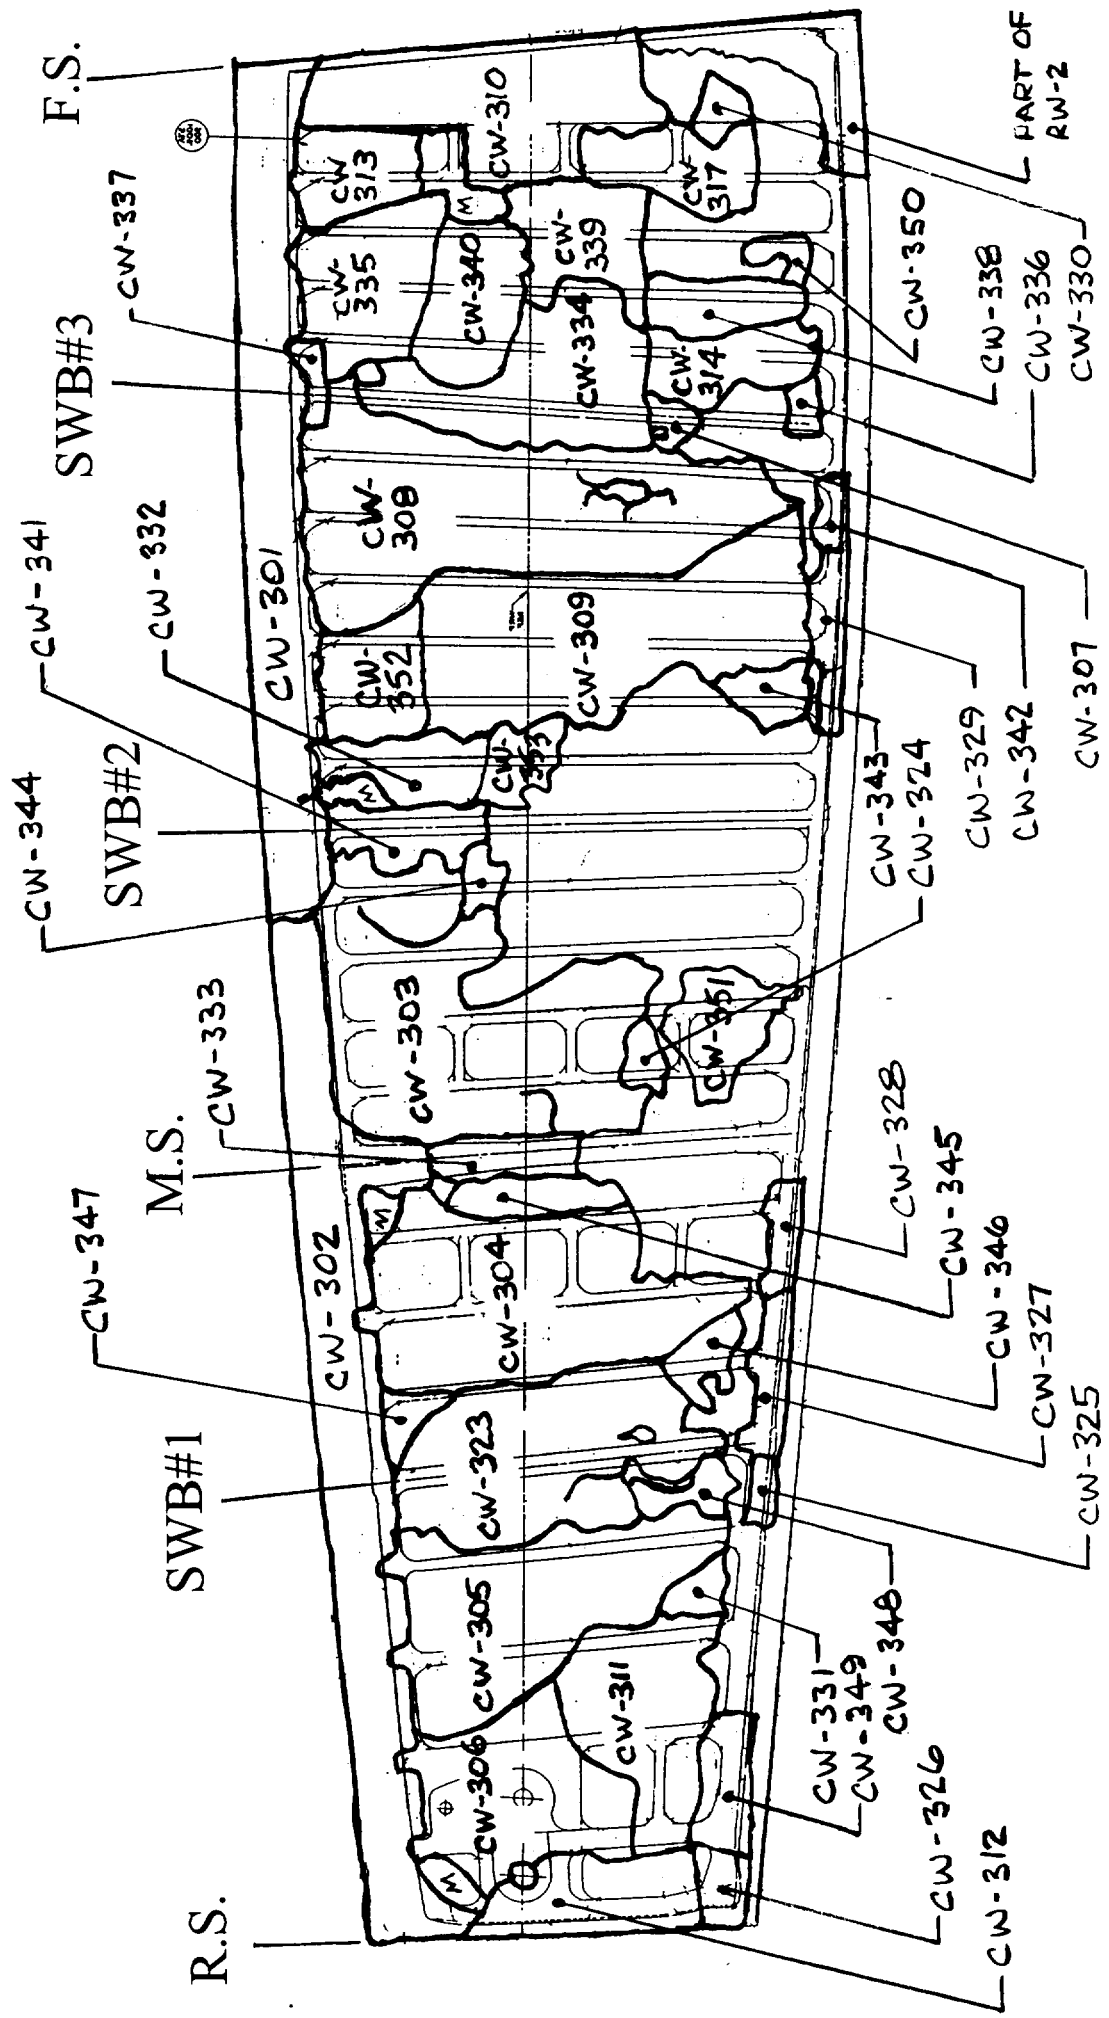

CWT SIDE-OF-BODY RIB RBBL 127.5

M ~ MISSING

PART OF RW-2