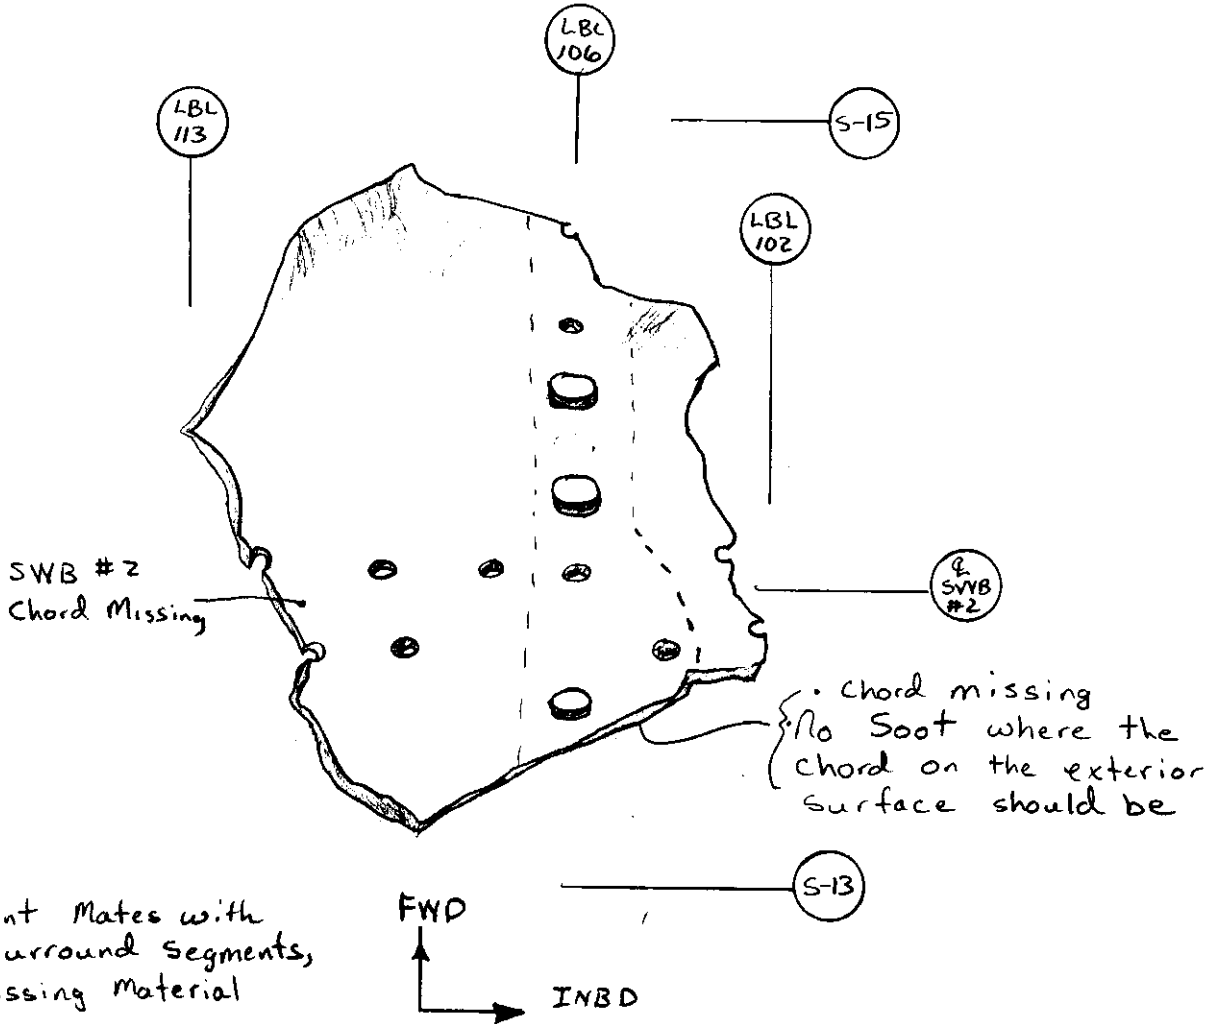

CW 249
 Lot # 2-24-97-191
 Z-4086

Wing Center Section
 Lower Wing Skin Panel Segment
 LBL 102 to 113 STR 15 to 13

- Segment Mates with all surround segments, No Missing Material
- Heavy sooting on exterior surface.
 Light Areas of soot on interior surface
 No soot on fracture surfaces.
- No slow growth fracture surfaces

Plan View

J.A. Ryznar
 4/8/97 ALPA

Tom Todino
 FAA 4-11-97

Jim Powers
 Boeing 4-2-97

Dennis Santiago IAM
 4-8-97

[Signature]
 4-8-97
 TWA