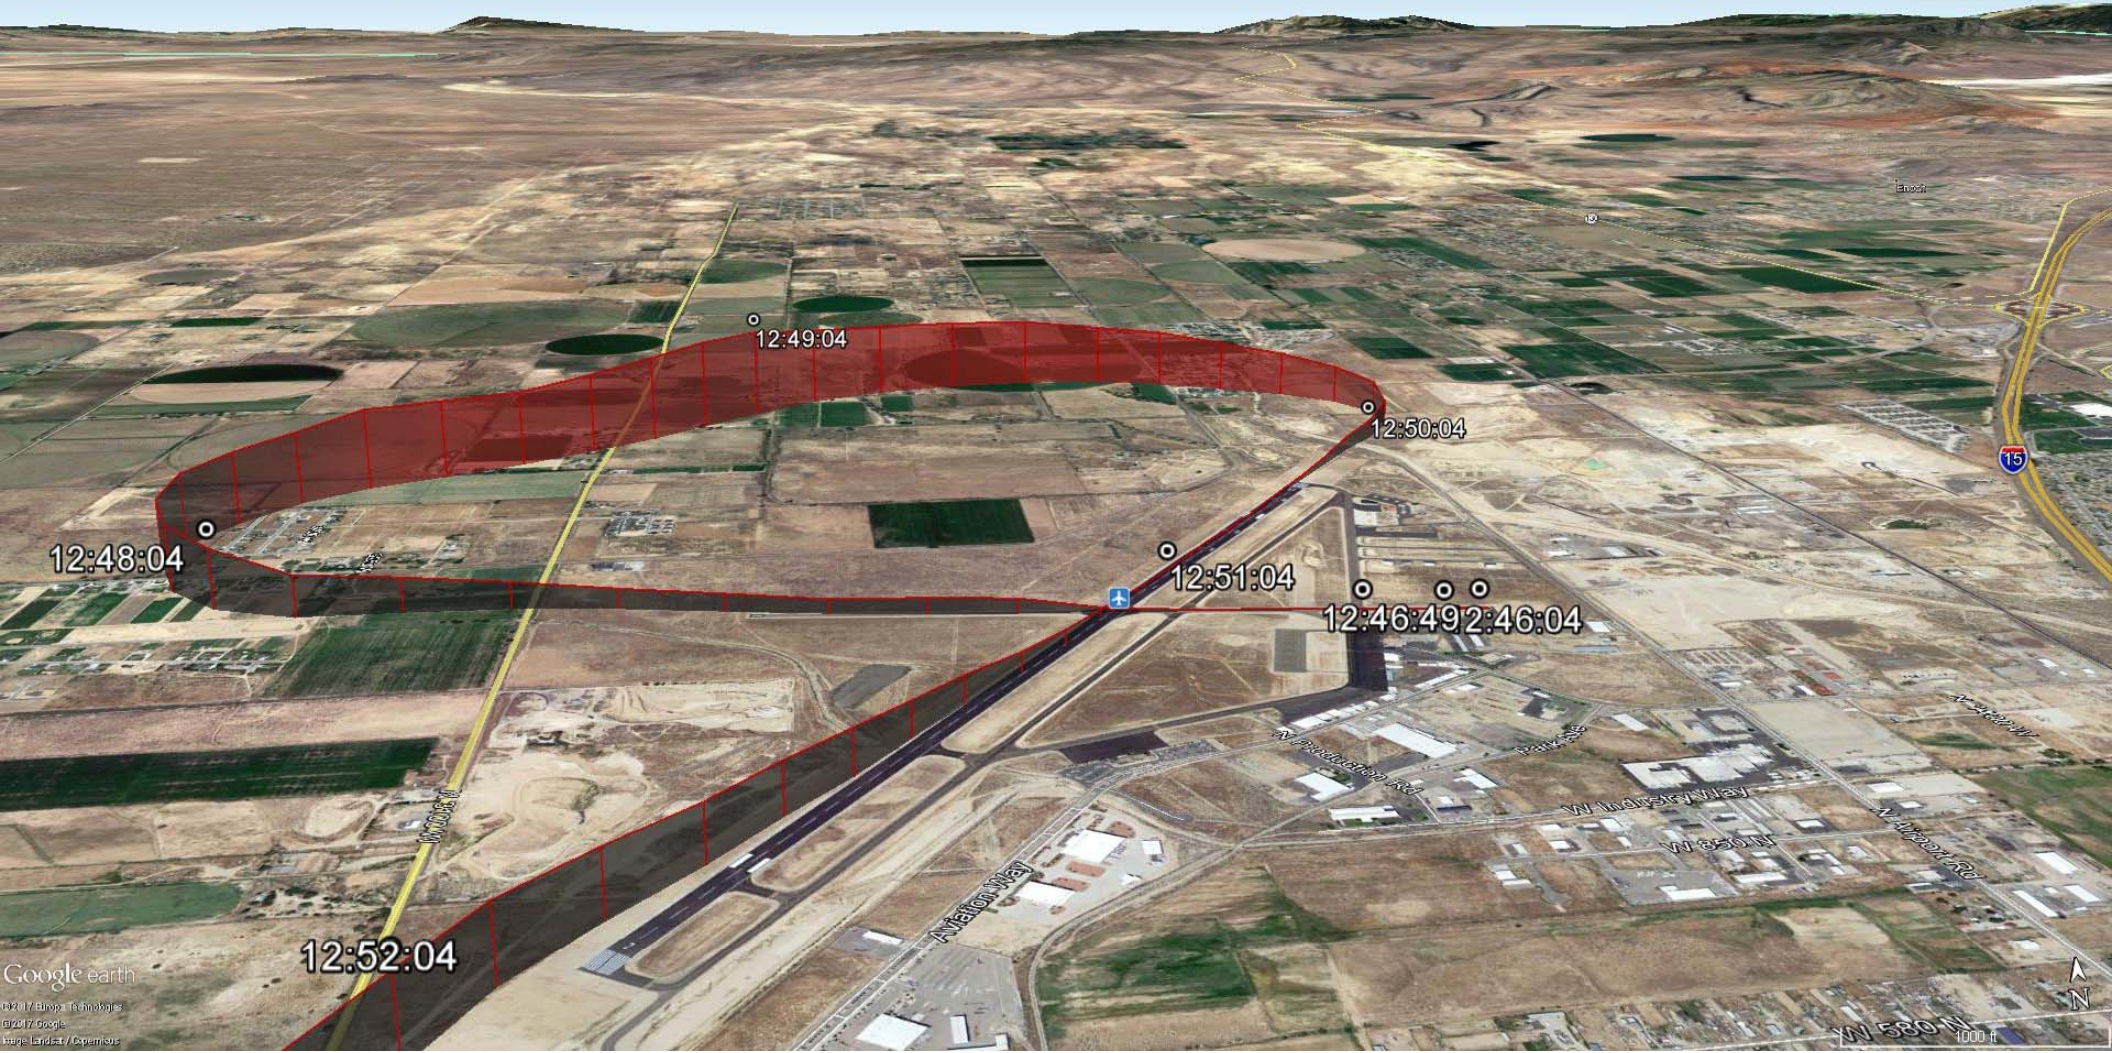

**WPR16FA002- N6449M**

Skytracker data for accident flight  
from 12:46:04 through 12:52:04

**Legend**

- Cedar City
- Feature 1
- △ Feature 2
- 📍 Witness Location- Black
- 📍 path

**WPR16FA002- N6449M**

Skytracker data for accident flight  
from 12:46:04 through 12:52:04

Google earth

©2017 Europa Technologies  
©2017 Google

**WPR16FA002- N6449M**  
Skytracker data for accident flight  
from 12:54:24 through 13:00:54

**Legend**

- Cedar City
- Feature 1
- △ Feature 2
- ⬇ Witness Location- Black
- ⬆ path

**WPR16FA002- N6449M**  
Skytracker data for accident flight  
from 12:59:49 through 13:00:54

**Legend**

- Cedar City
- Feature 1
- ▲ Feature 2
- 📍 Witness Location- Black
- 📍 path

Google earth

©2017 Europa Technologies  
©2017 Google

**WPR16FA002- N6449M**  
Skytracker data for accident flight  
from 12:59:49 through 13:00:54

**Legend**

- Cedar City
- Feature 1
- △ Feature 2
- 📍 Witness Location- Black
- 📍 path