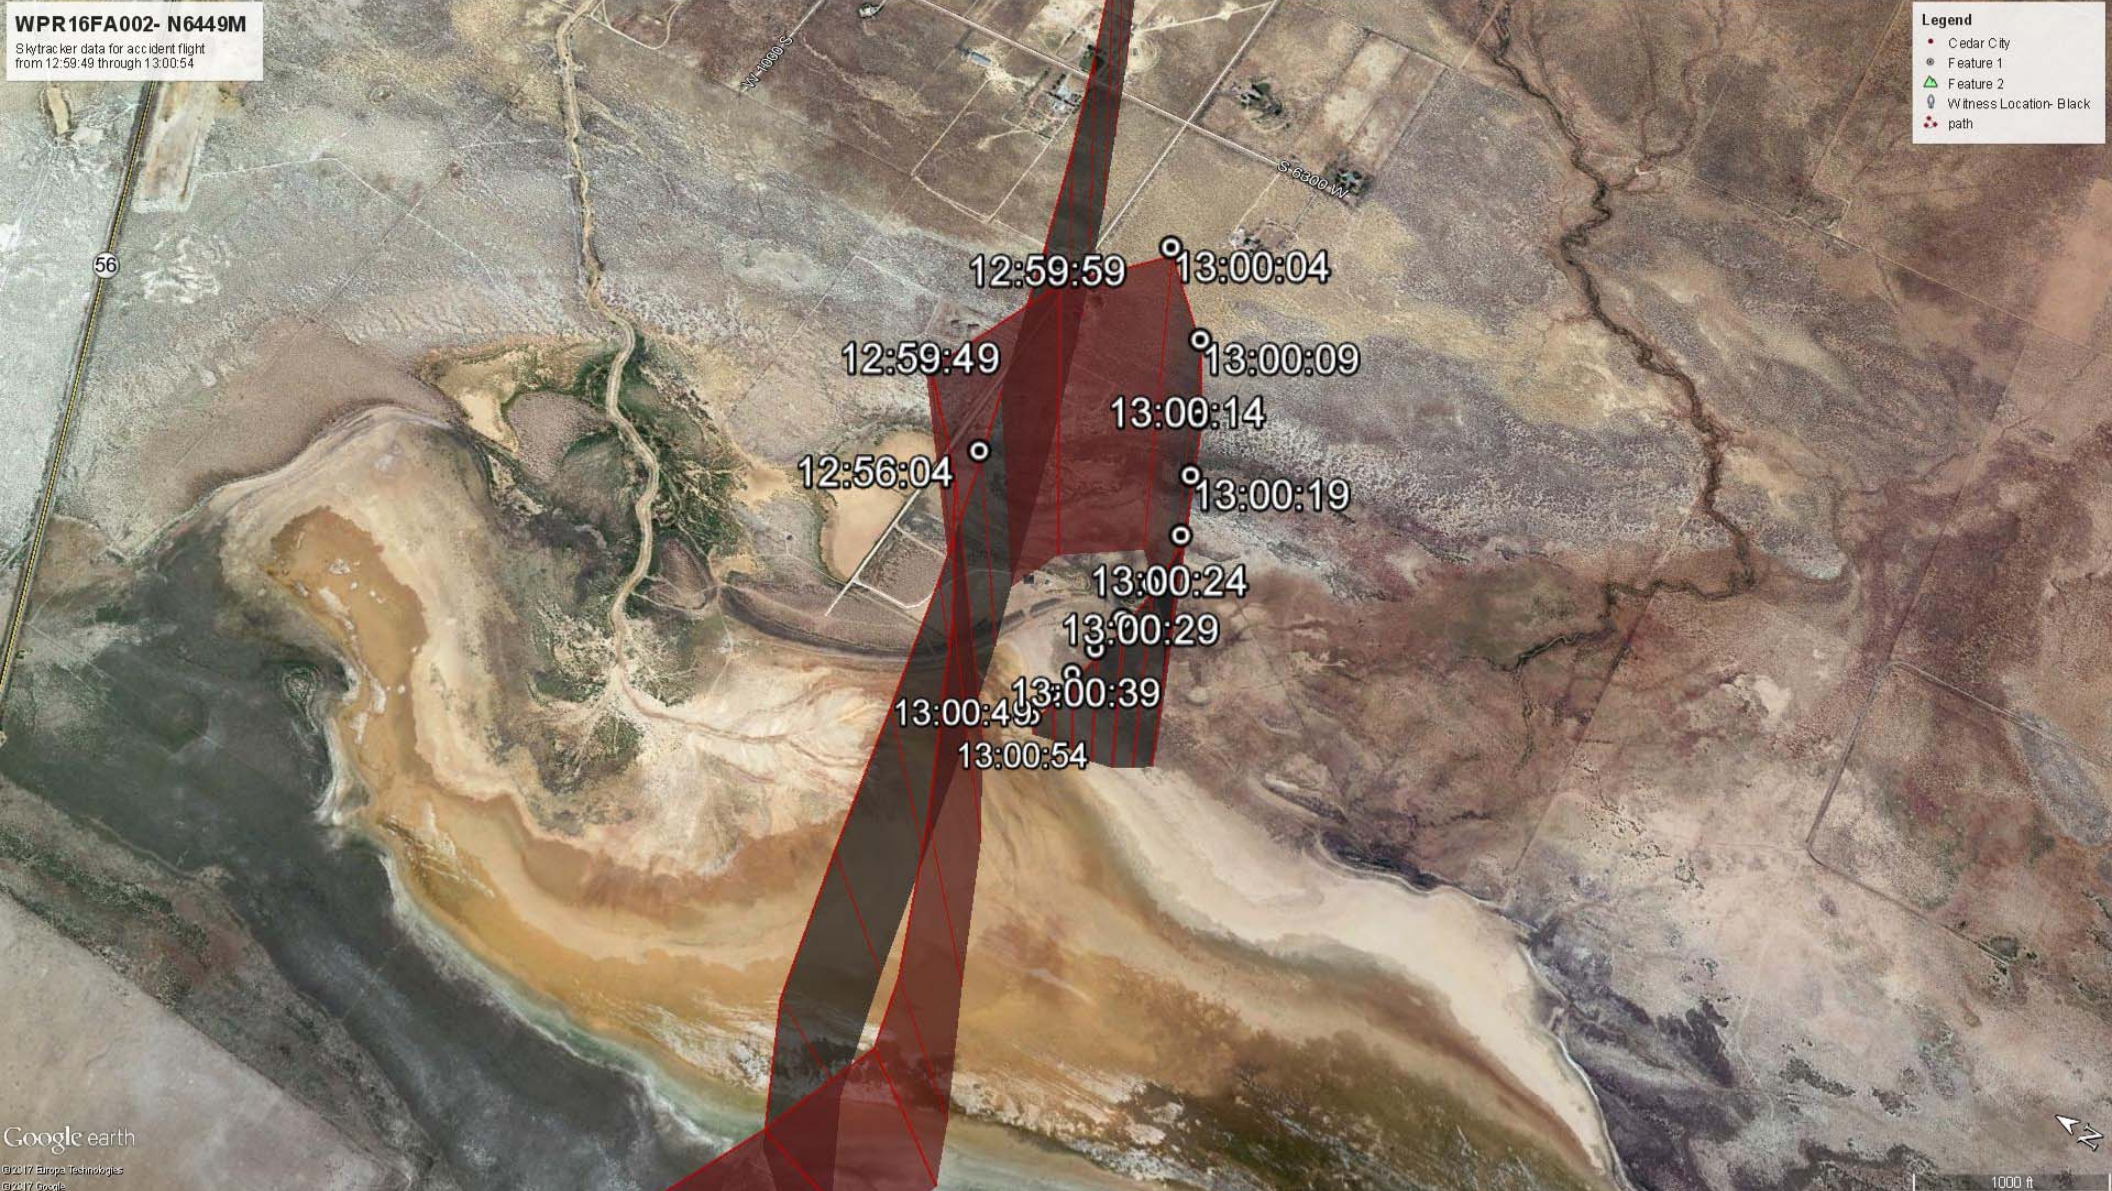

**WPR16FA002- N6449M**

Skytracker data for accident flight  
from 12:46:04 through 12:52:04

**Legend**

- Cedar City
- Feature 1
- △ Feature 2
- 📍 Witness Location- Black
- 📍 path

**WPR16FA002- N6449M**

Skytracker data for accident flight  
from 12:46:04 through 12:52:04

Google earth

©2017 Europa Technologies  
©2017 Google

**WPR16FA002- N6449M**  
Skytracker data for accident flight  
from 12:54:24 through 13:00:54

**Legend**

- Cedar City
- Feature 1
- △ Feature 2
- ⬇ Witness Location- Black
- ⬆ path

**WPR16FA002- N6449M**  
Skytracker data for accident flight  
from 12:59:49 through 13:00:54

**Legend**

- Cedar City
- Feature 1
- ▲ Feature 2
- 📍 Witness Location- Black
- 📍 path

Google earth

©2017 Europa Technologies  
©2017 Google

**WPR16FA002- N6449M**  
Skytracker data for accident flight  
from 12:59:49 through 13:00:54

**Legend**

- Cedar City
- Feature 1
- △ Feature 2
- 📍 Witness Location- Black
- 📍 path