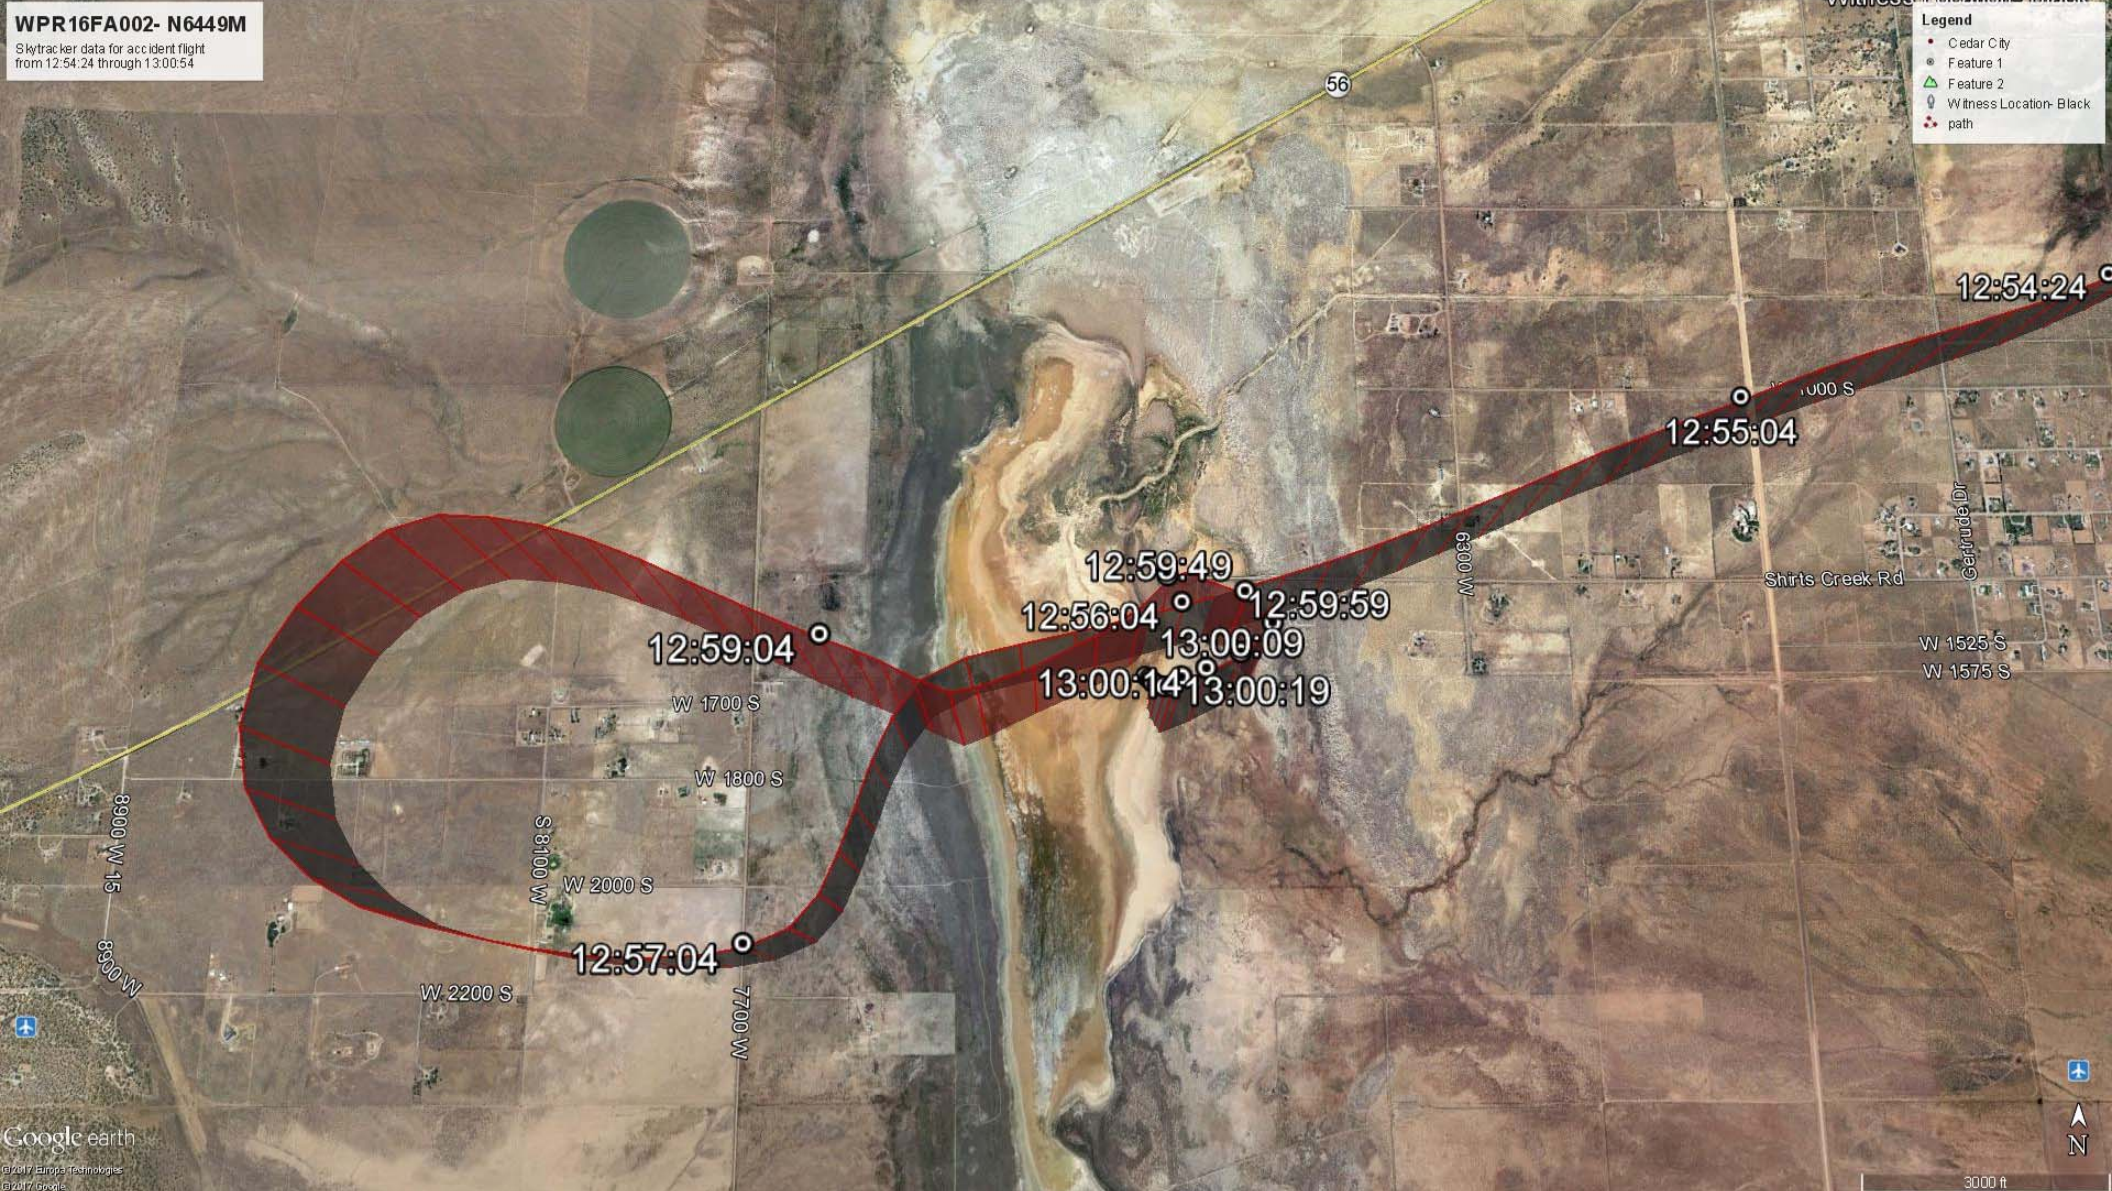

**WPR16FA002- N6449M**

Skytracker data for accident flight  
from 12:46:04 through 12:52:04

**Legend**

- Cedar City
- Feature 1
- △ Feature 2
- 📍 Witness Location- Black
- 📍 path

**WPR16FA002- N6449M**

Skytracker data for accident flight  
from 12:46:04 through 12:52:04

**Legend**

- Cedar City
- Feature 1
- △ Feature 2
- 📍 Witness Location- Black
- 📍 path

**WPR16FA002- N6449M**  
Skytracker data for accident flight  
from 12:46:04 through 13:00:54

**Legend**

- Cedar City
- Feature 1
- ▲ Feature 2
- Witness Location- Black
- path

**WPR16FA002- N6449M**  
Skytracker data for accident flight  
from 12:59:49 through 13:00:54

**Legend**

- Cedar City
- Feature 1
- ▲ Feature 2
- 📍 Witness Location- Black
- 📍 path

Google earth

©2017 Europa Technologies  
©2017 Google

**WPR16FA002- N6449M**  
Skytracker data for accident flight  
from 12:59:49 through 13:00:54

**Legend**

- Cedar City
- Feature 1
- △ Feature 2
- 📍 Witness Location- Black
- 📍 path