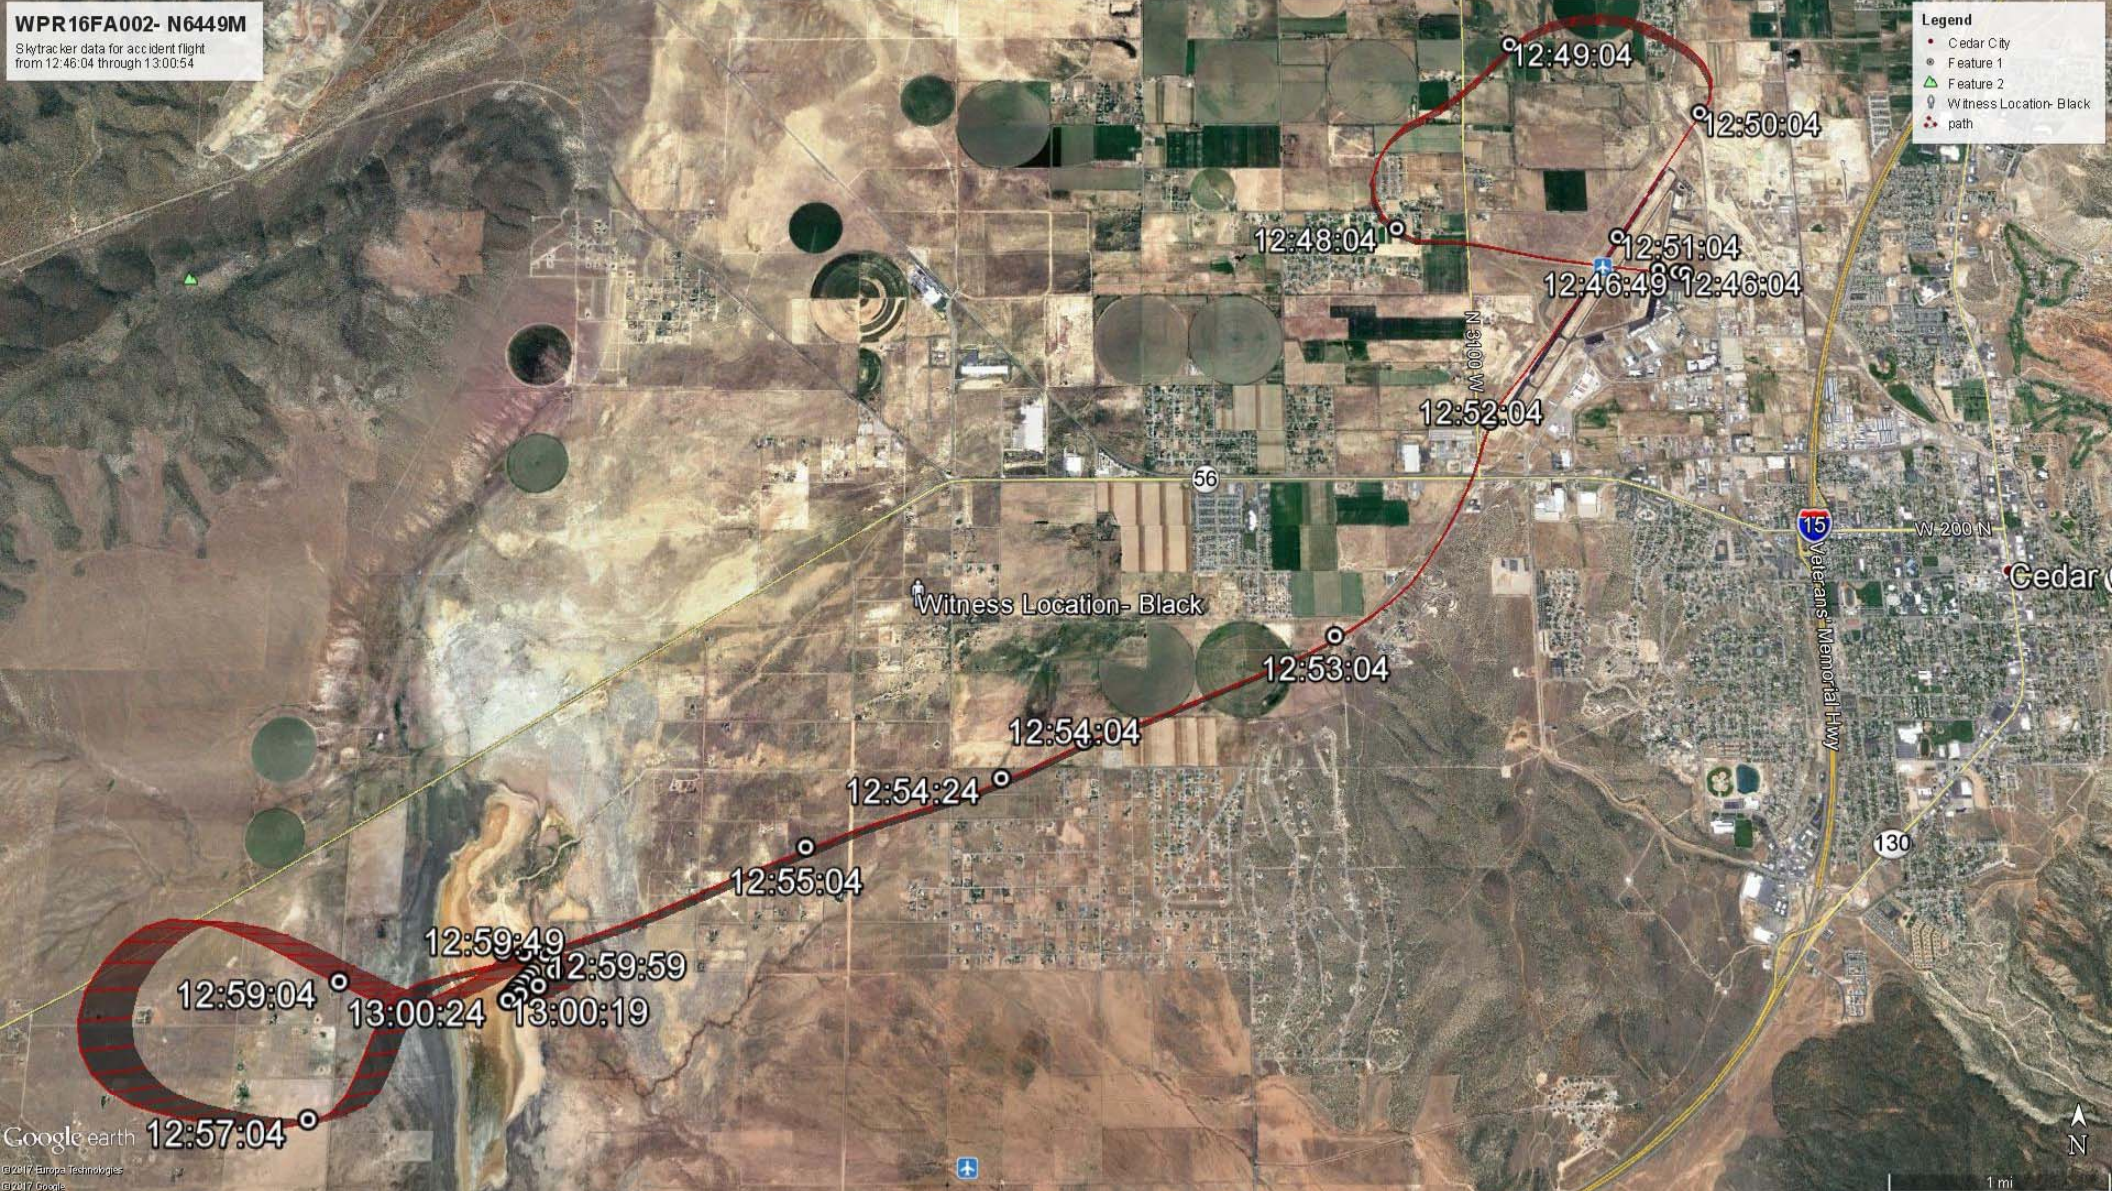

**Legend**

- Cedar City
- Feature 1
- △ Feature 2
- 📍 Witness Location- Black
- 📍 path

**WPR16FA002- N6449M**  
Skytracker data for accident flight  
from 12:46:04 through 13:00:54

**Legend**

- Cedar City
- Feature 1
- ▲ Feature 2
- Witness Location- Black
- path

Google earth

©2017 Europa Technologies  
©2017 Google

**WPR16FA002- N6449M**  
Skytracker data for accident flight  
from 12:54:24 through 13:00:54

**Legend**

- Cedar City
- Feature 1
- △ Feature 2
- ⬇ Witness Location- Black
- ⬆ path

**WPR16FA002- N6449M**  
Skytracker data for accident flight  
from 12:59:49 through 13:00:54

**Legend**

- Cedar City
- Feature 1
- ▲ Feature 2
- 📍 Witness Location- Black
- 📍 path

Google earth

©2017 Europa Technologies  
©2017 Google

**WPR16FA002- N6449M**  
Skytracker data for accident flight  
from 12:59:49 through 13:00:54

**Legend**

- Cedar City
- Feature 1
- △ Feature 2
- 📍 Witness Location- Black
- 📍 path