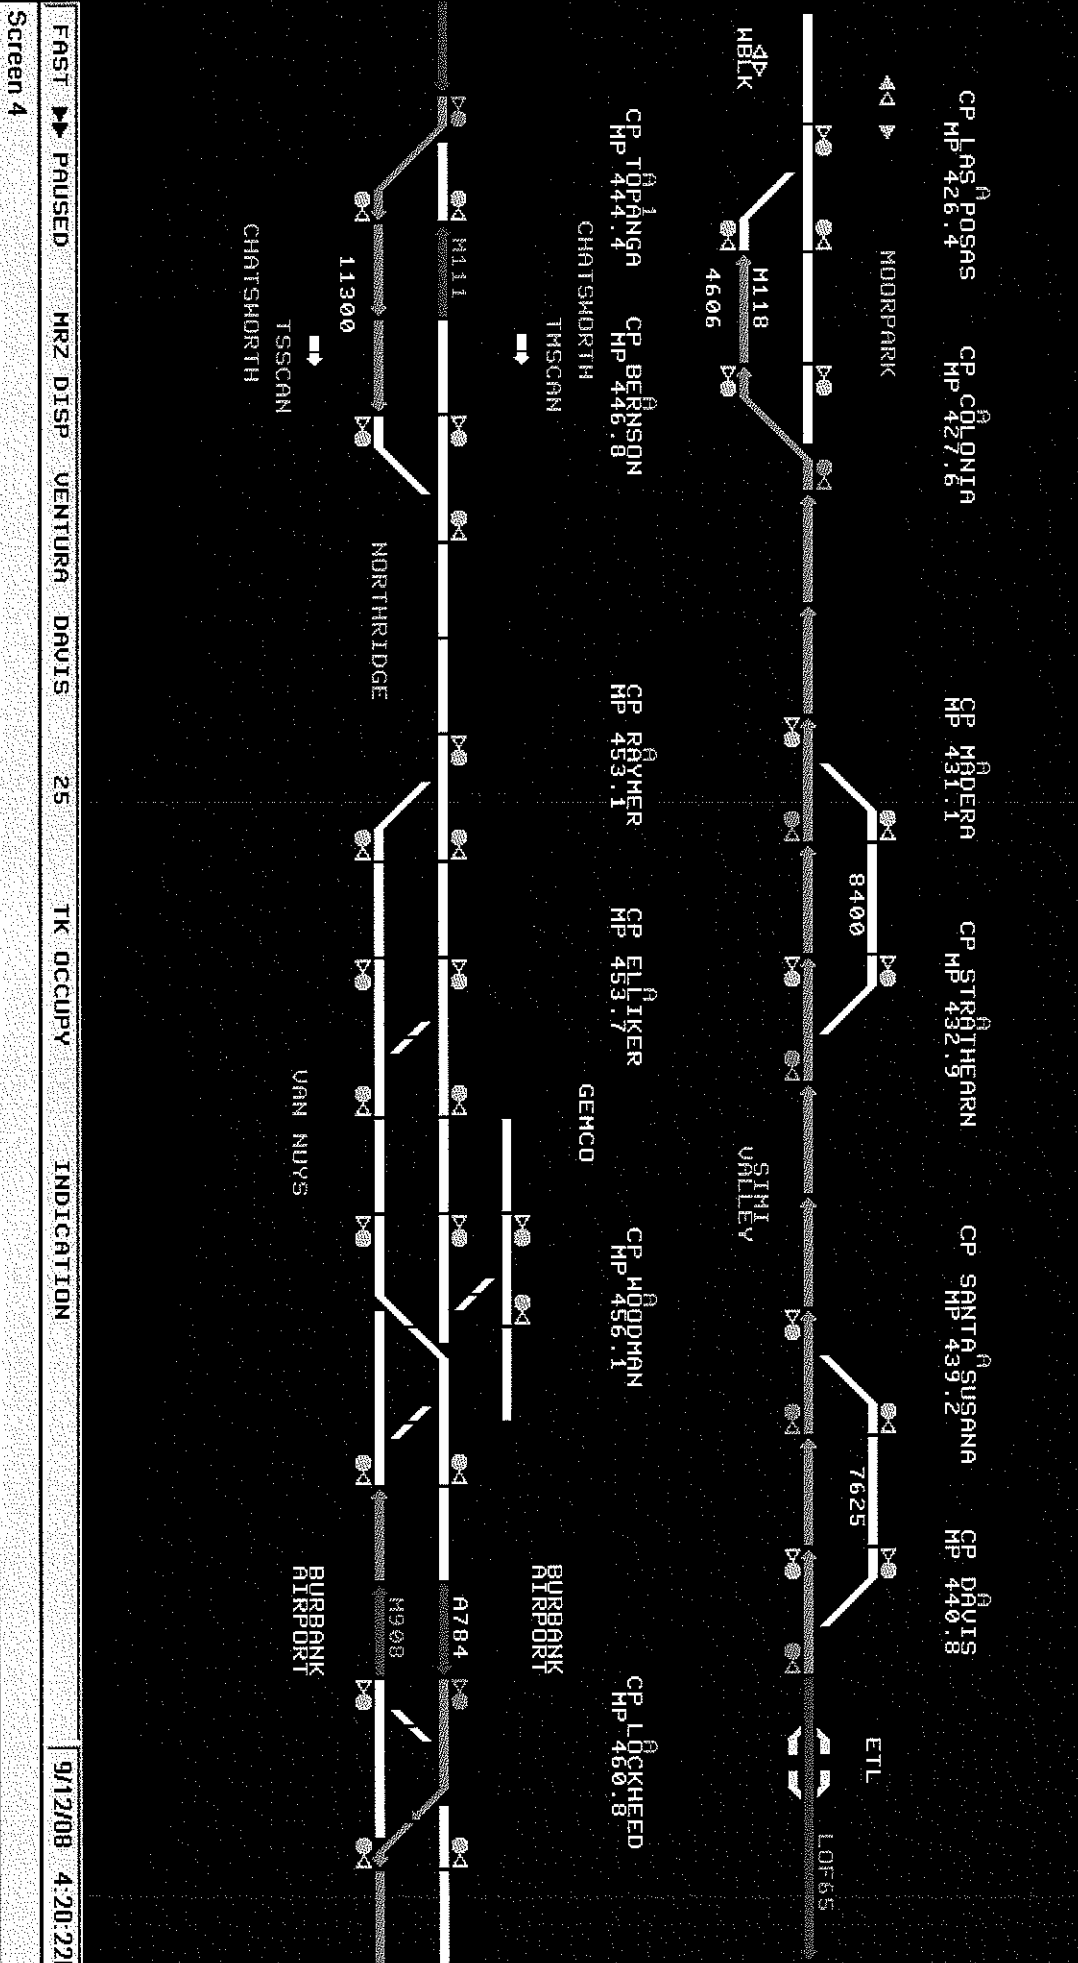

DCA-08-MR-009  
Metrolink – UP Collision  
Chatsworth, CA  
September 12, 2008

## ATTACHMENT 8

Digicon Dispatch Screen Shots

FAST PAUSED MRZ DISP VENTURA POSAS 8 OFC TK LOCK LOCKING 9/12/08 4:10:19P

Screen 1

FAST PAUSED MRZ DISP VENTURA TOPANG 27 OCCUPIED TRAIN MOVED M111 12 9/12/08 4:18:49P  
 Screen 3

FAST PAUSED MRZ DISP VENTURA DAVIS 25 TK OCCUPY INDICATION 9/12/08 4:20:22P  
 Screen 4

FAST PAUSED MRZ DISP VENTURA TOPANG 13 SG STOP INDICATION 9/12/08 4:22:00P  
 Screen 6

CP LAS POSAS MP 426.4      CP COLONIA MP 427.6      CP MODERA MP 431.1      CP STRATHERN MP 432.9      CP SANTA SUSANA MP 439.2      CP DRUIS MP 440.8