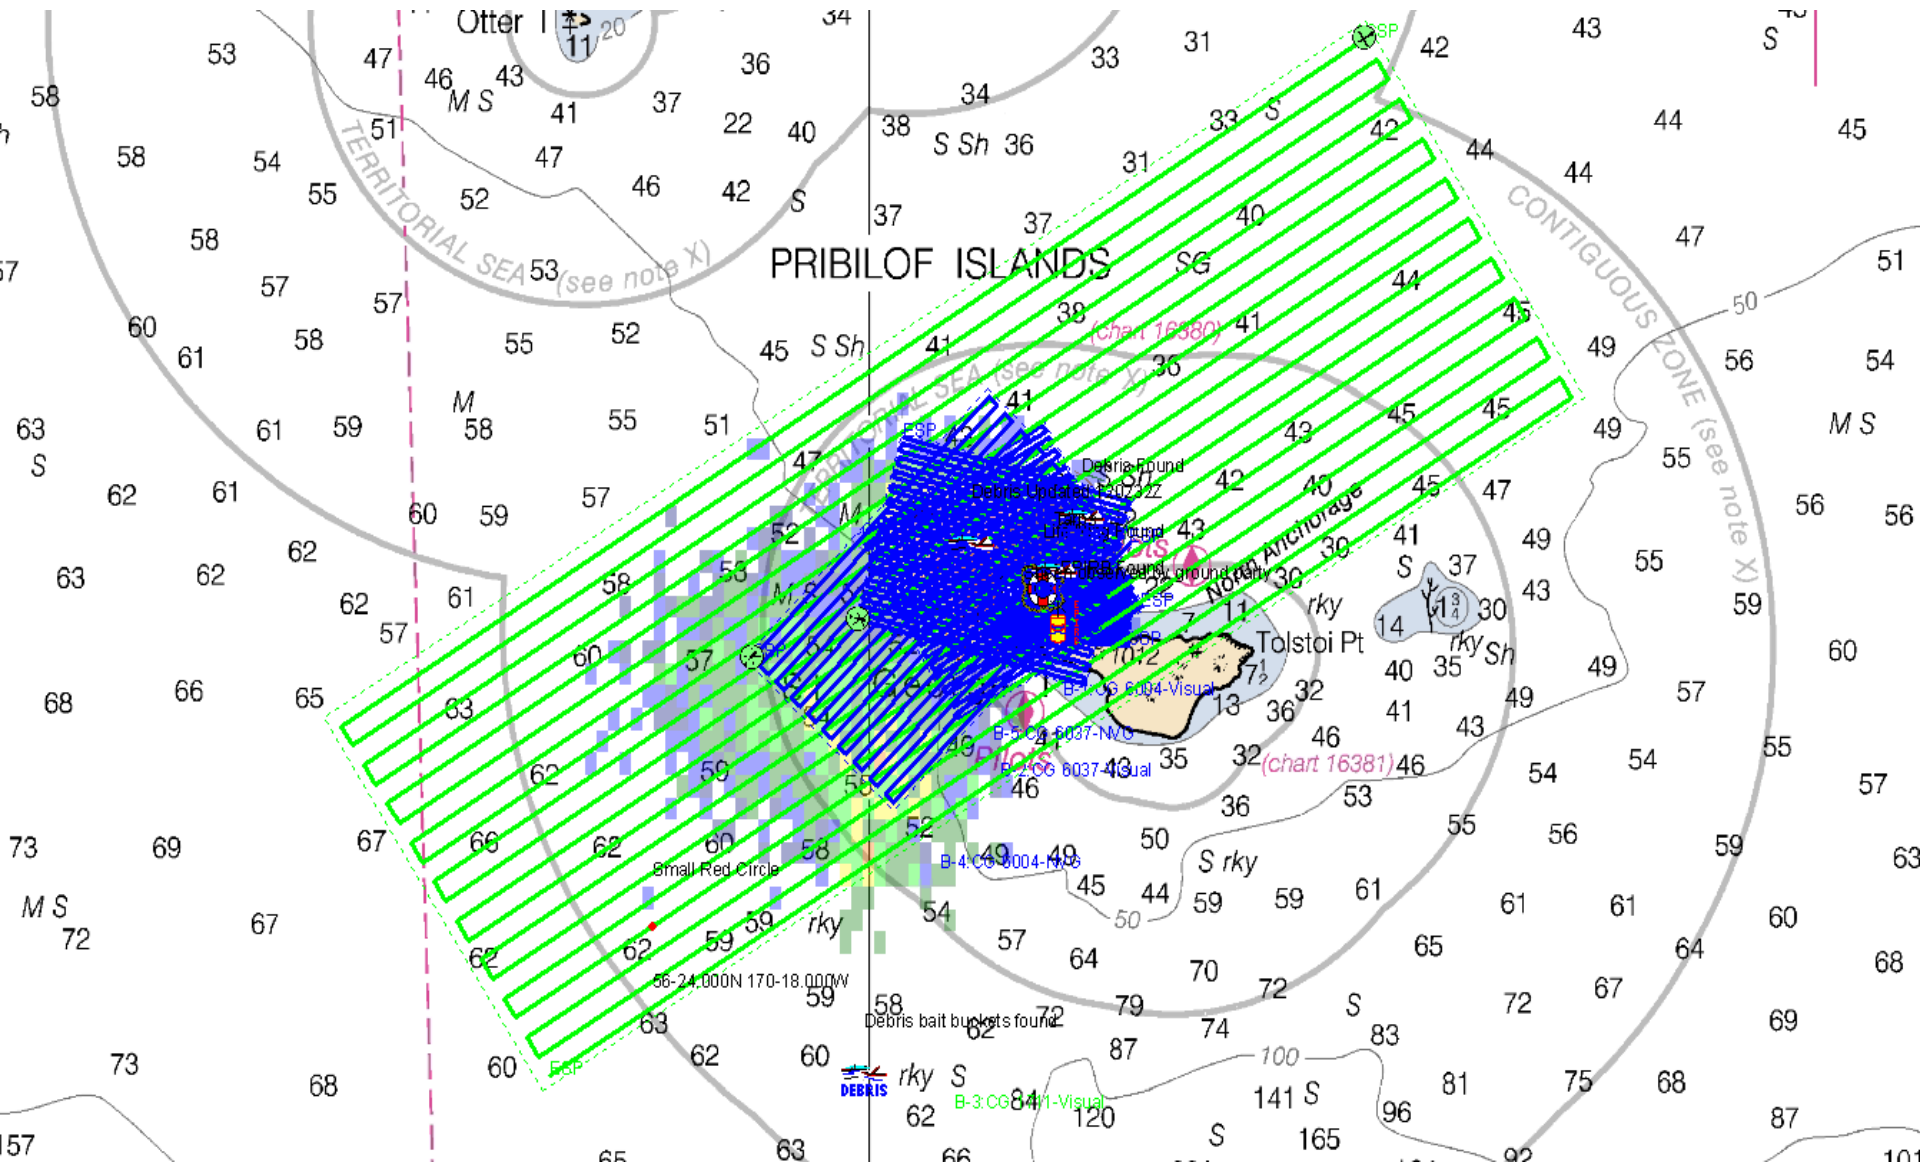

• EPIRB FIRST RECEIVED 0615 AST – 11 FEB

• CG 1714 ON SCENE AT 1030 – 11 FEB

• CG 6037 ON SCENE AT 1200 – 11 FEB

• CGG MORGENTHAU ON SCENE AT 0955 – 12 FEB

BRAVO Search

Track Length 2183 NM

Area 1428 SQNM

19.02 Hours Searched

DELTA Search

Track Length 250 NM

Area 294 SQNM

8.07 Hours Searched

ECHO Search

Track Length 431 NM

Area 658 SQNM

11.9 Hours Searched

MH 60 JAYHAWK

COAST GUARD C-130

USCGC MORGENTHAU