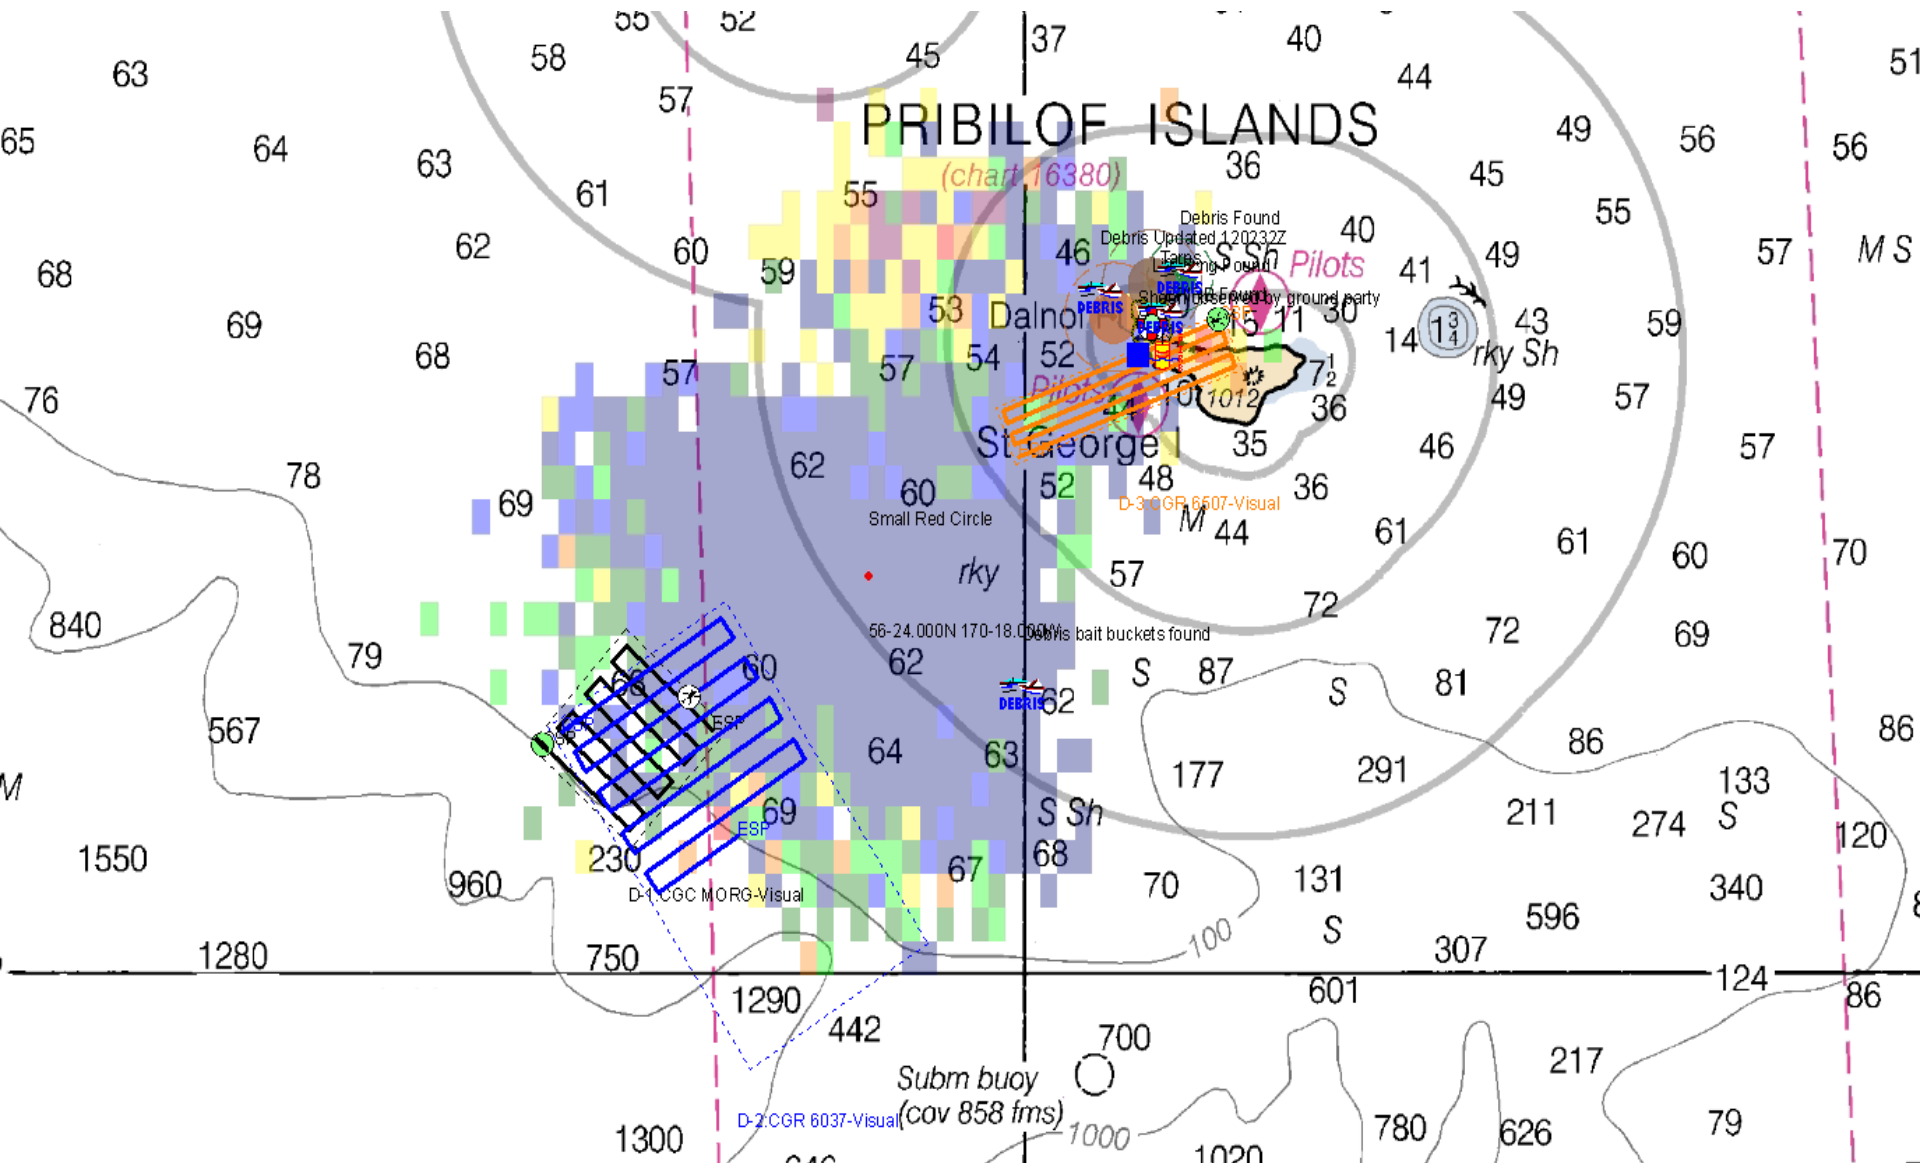

• EPIRB FIRST RECEIVED 0615 AST – 11 FEB

• CG 1714 ON SCENE AT 1030 – 11 FEB

• CG 6037 ON SCENE AT 1200 – 11 FEB

• CGG MORGENTHAU ON SCENE AT 0955 – 12 FEB

BRAVO Search

Track Length 2183 NM

Area 1428 SQNM

19.02 Hours Searched

DELTA Search

Track Length 250 NM

Area 294 SQNM

8.07 Hours Searched

ECHO Search

Track Length 431 NM

Area 658 SQNM

11.9 Hours Searched

MH 60 JAYHAWK

COAST GUARD C-130

USCGC MORGENTHAU