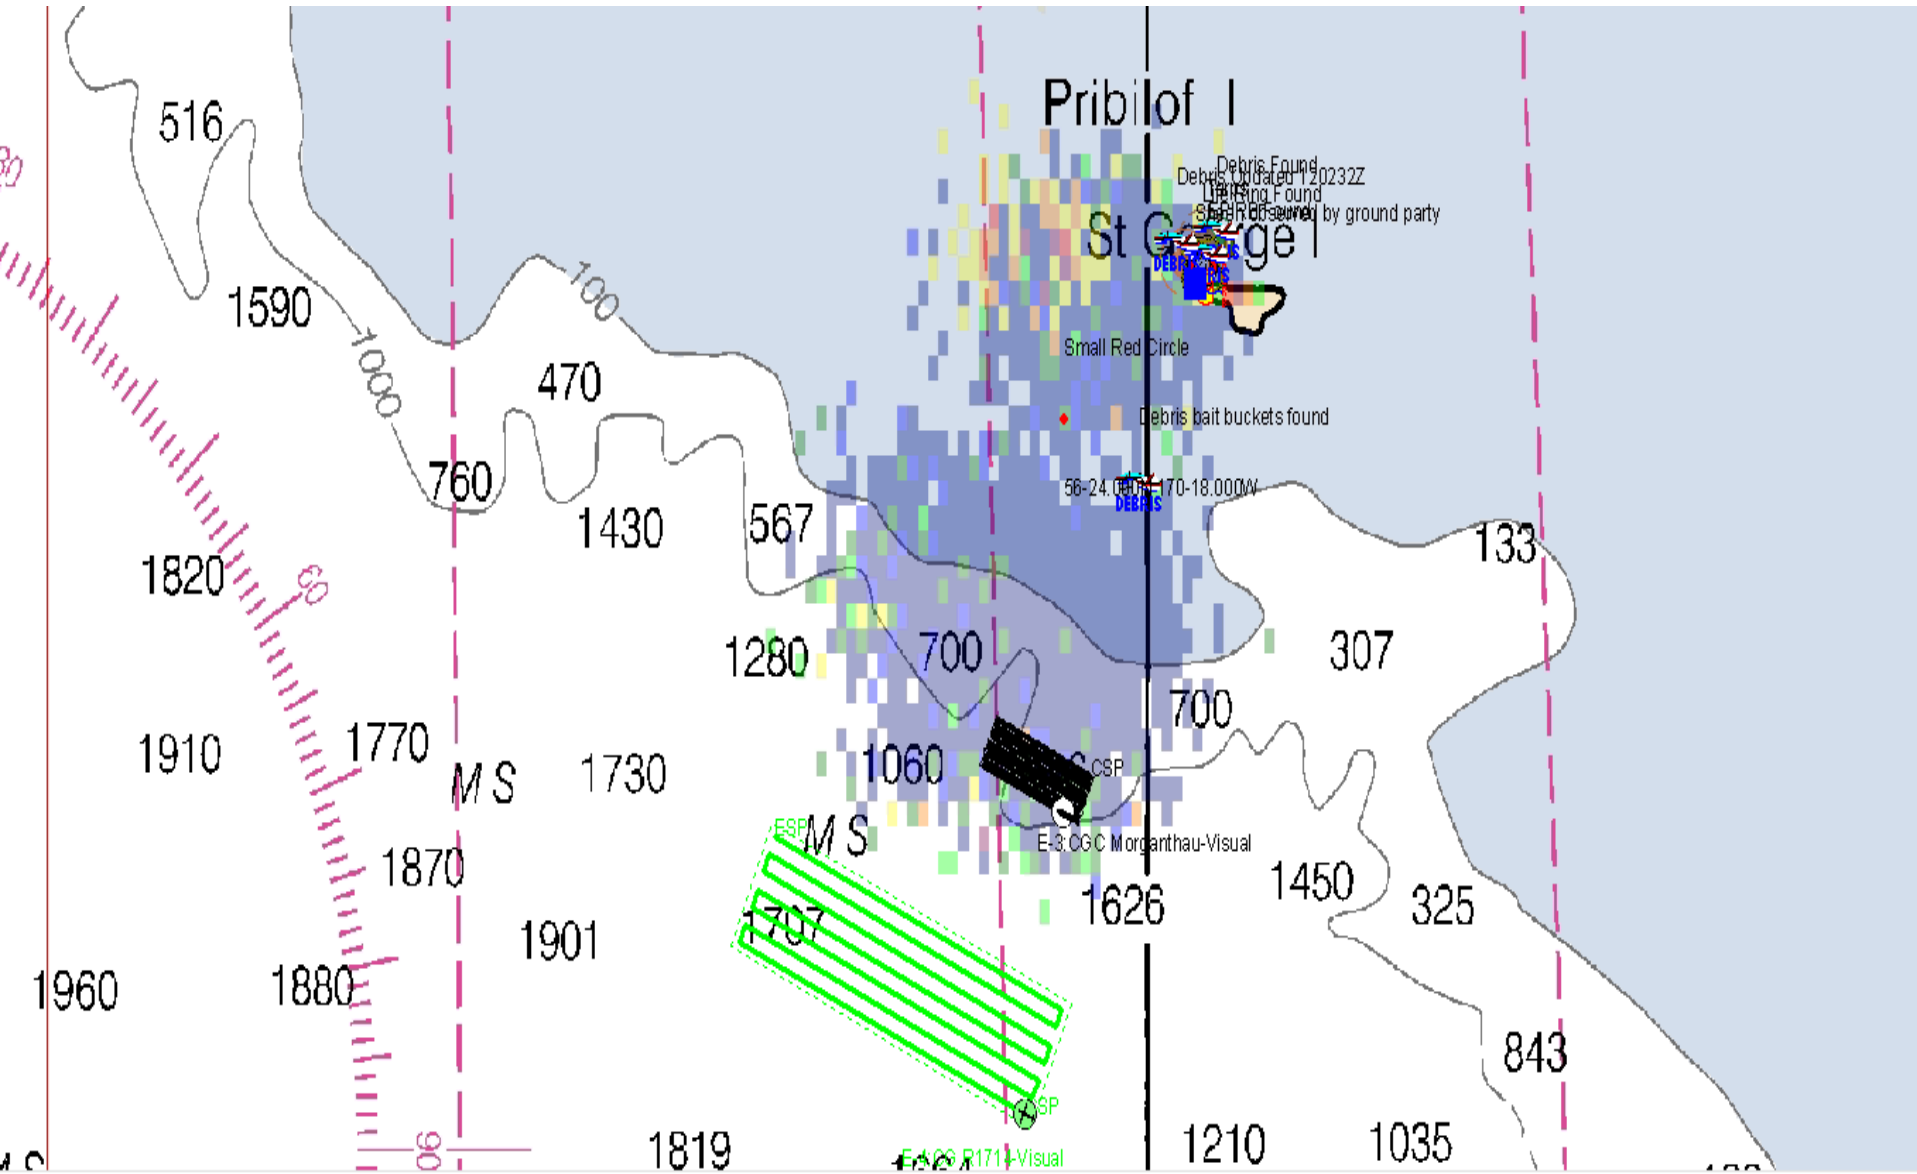

• EPIRB FIRST RECEIVED 0615 AST – 11 FEB

• CG 1714 ON SCENE AT 1030 – 11 FEB

• CG 6037 ON SCENE AT 1200 – 11 FEB

• CGG MORGENTHAU ON SCENE AT 0955 – 12 FEB

BRAVO Search

Track Length 2183 NM

Area 1428 SQNM

19.02 Hours Searched

DELTA Search

Track Length 250 NM

Area 294 SQNM

8.07 Hours Searched

ECHO Search

Track Length 431 NM

Area 658 SQNM

11.9 Hours Searched

MH 60 JAYHAWK

COAST GUARD C-130

USCGC MORGENTHAU