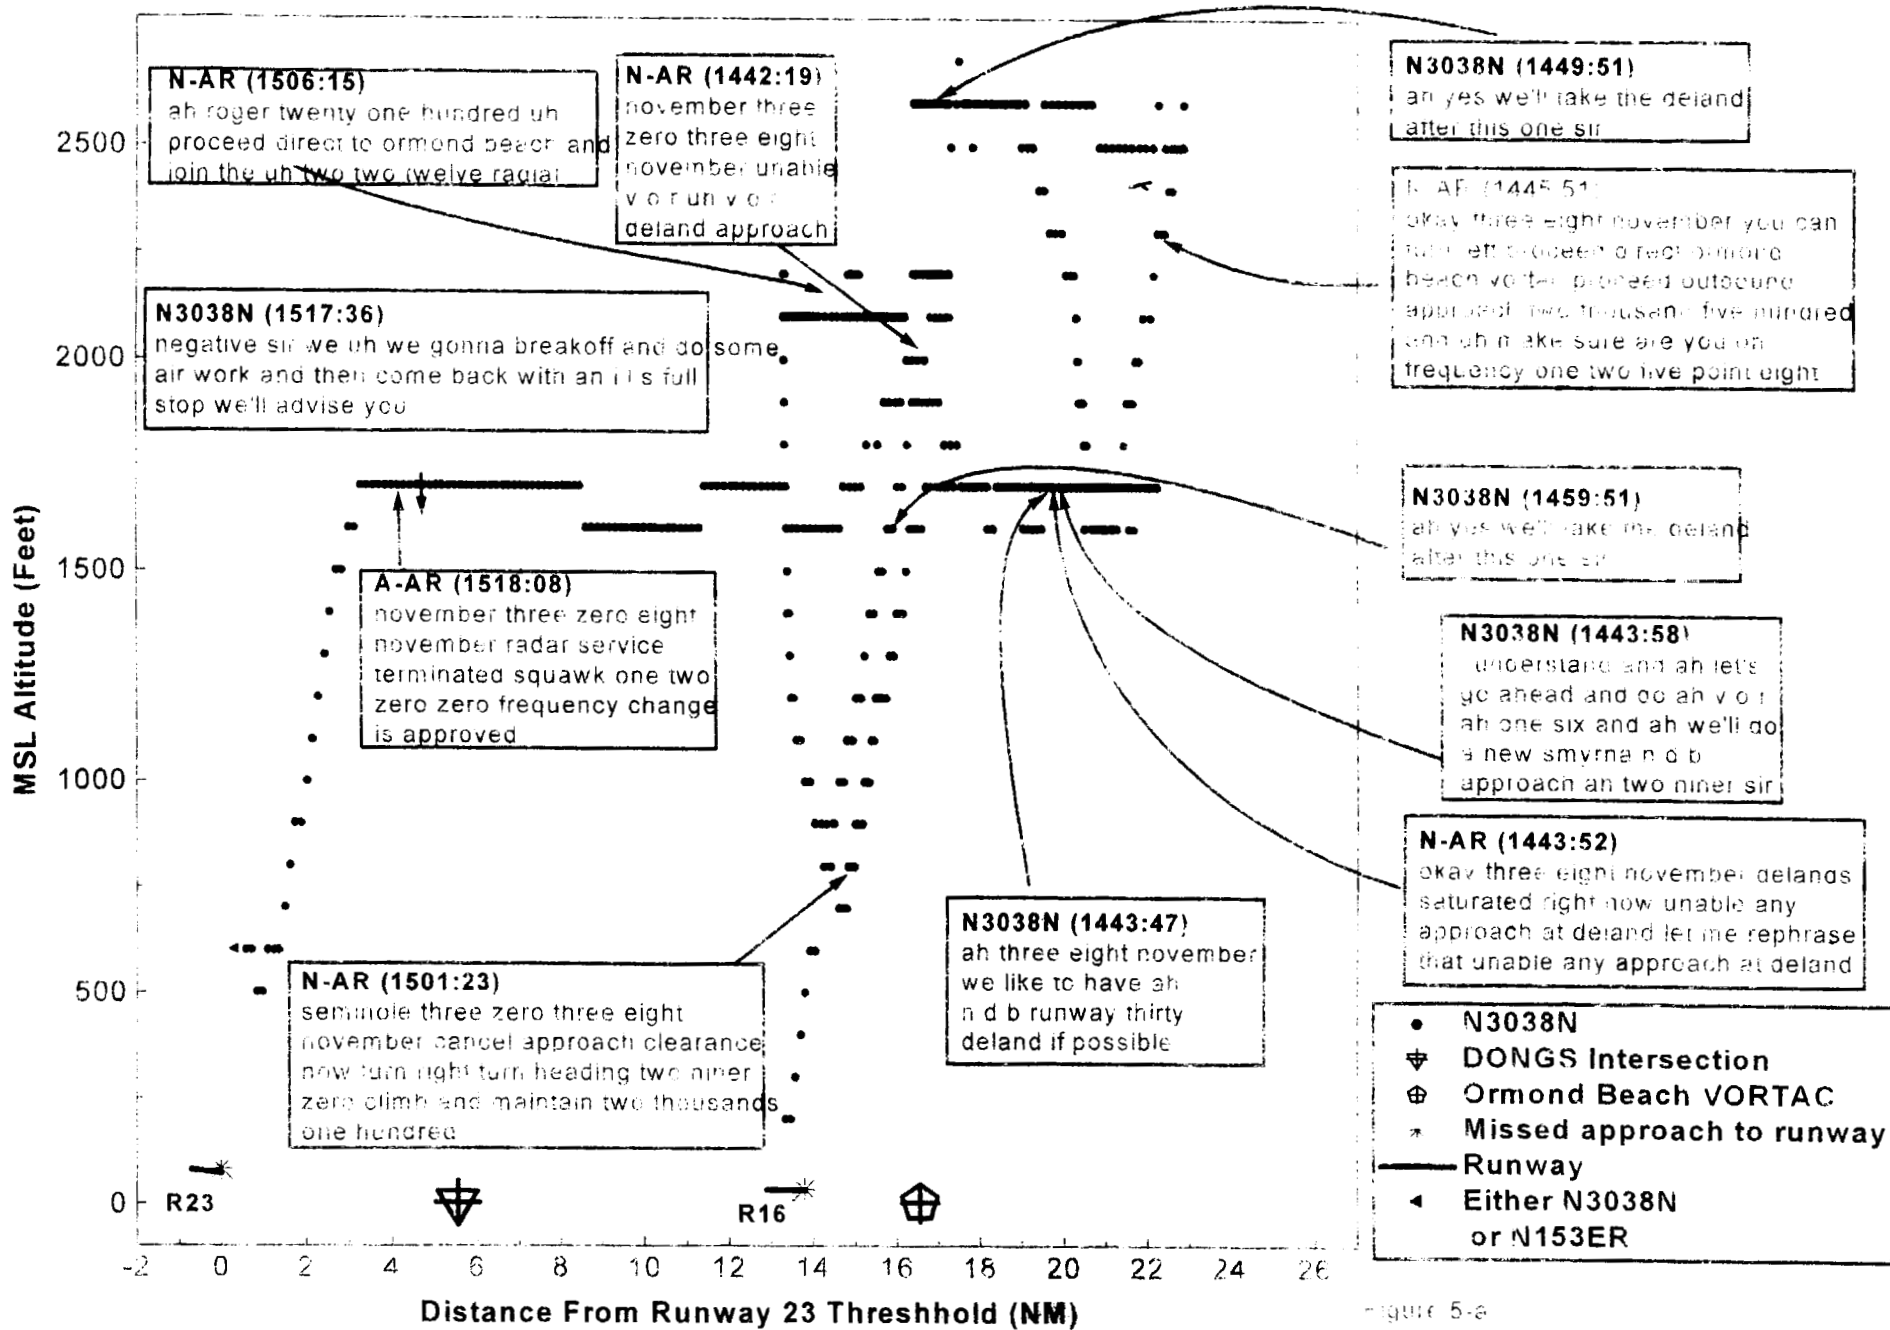

Altitude vs. Distance From Threshold (14:39:52-15:21:00)

Profile View (N3038N)

Figure 5-a

Altitude vs. Distance from Threshold (14:59:00-15:21:00 UTC)
Profile View (N3038N)

Figure 5-4

Altitude vs. Distance From Threshold

Profile View (N3038N (15:12:00-15:21:00) and N153ER(15:15:00-15:21:00))

Figure 5-c

Altitude vs. Distance from Threshold (15:16:00-15:21:00 UTC) Profile View (N3038N and N153ER)

Figure 5-a