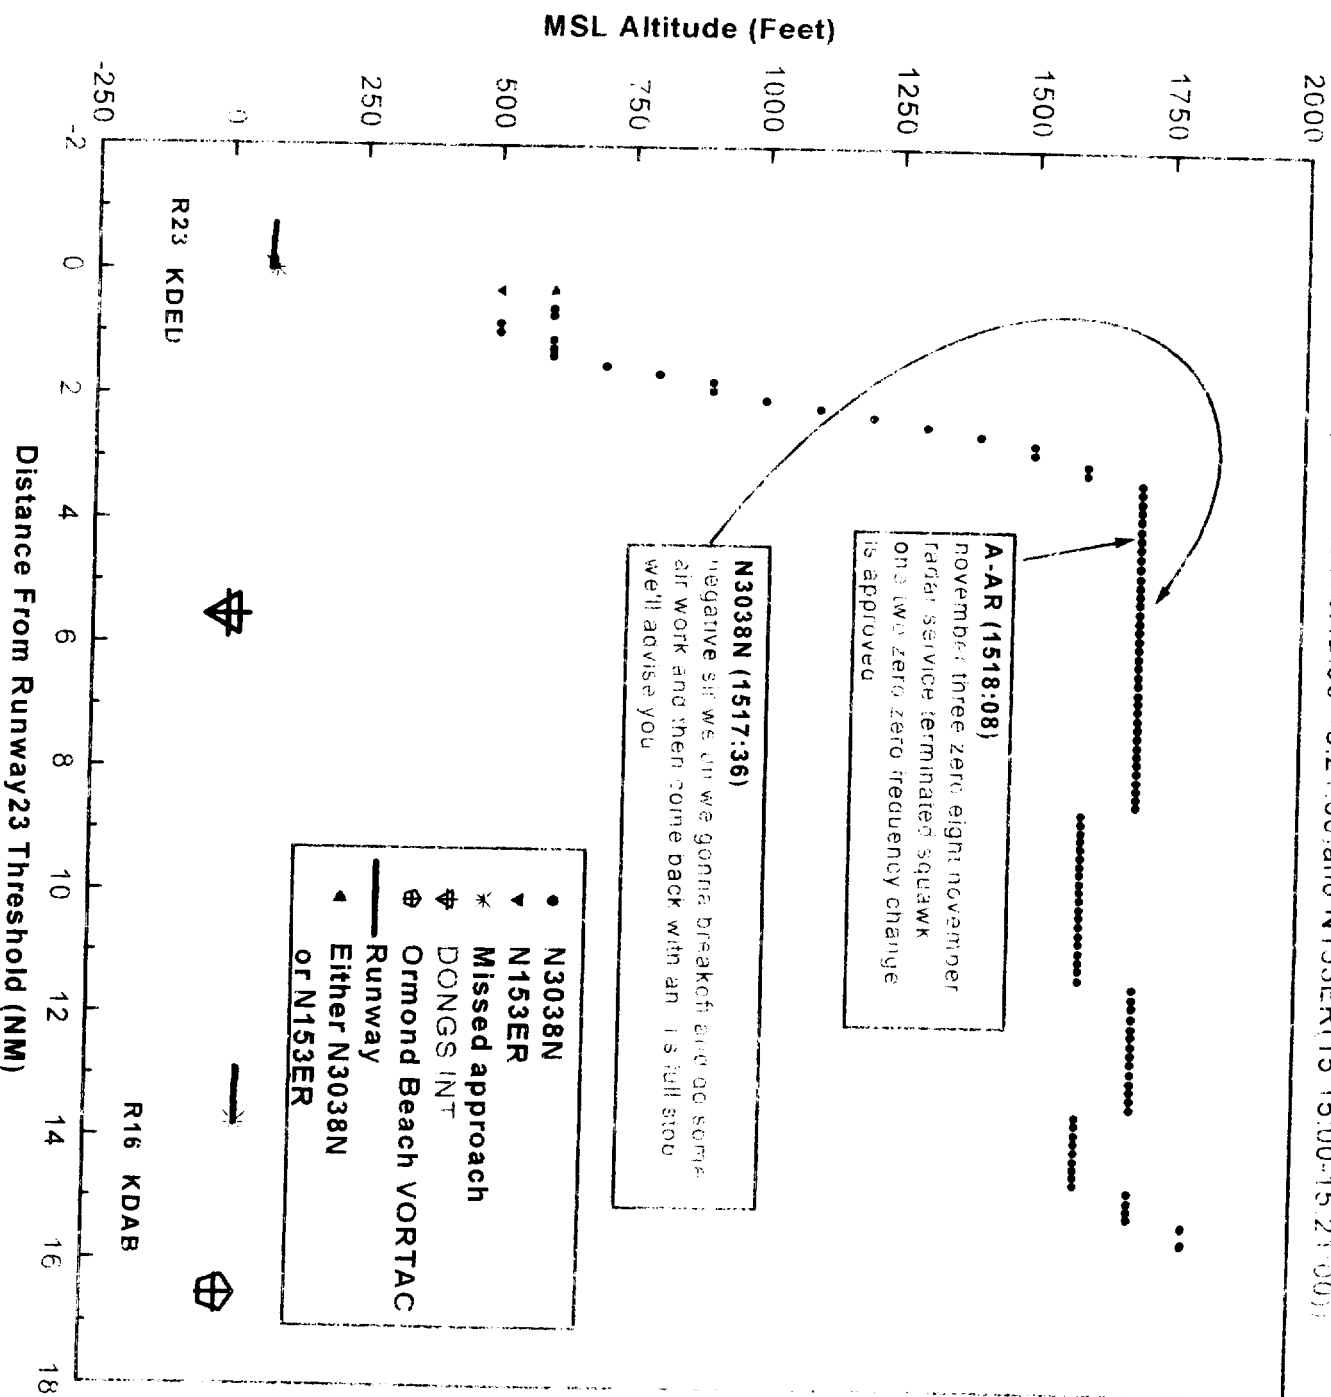

Altitude vs. Distance From Threshold (14:39:52-15:21:00)

Profile View (N3038N)

Figure 5-a

Altitude vs. Distance from Threshold (14:59:00-15:21:00 UTC)
Profile View (N3038N)

Figure 5-4

Altitude vs. Distance From Threshold

Profile View (N3038N (15:12:00-15:21:00) and N153ER(15:15:00-15:21:00))

Figure 5-c

Altitude vs. Distance from Threshold (15:16:00-15:21:00 UTC) Profile View (N3038N and N153ER)

Figure 5-a