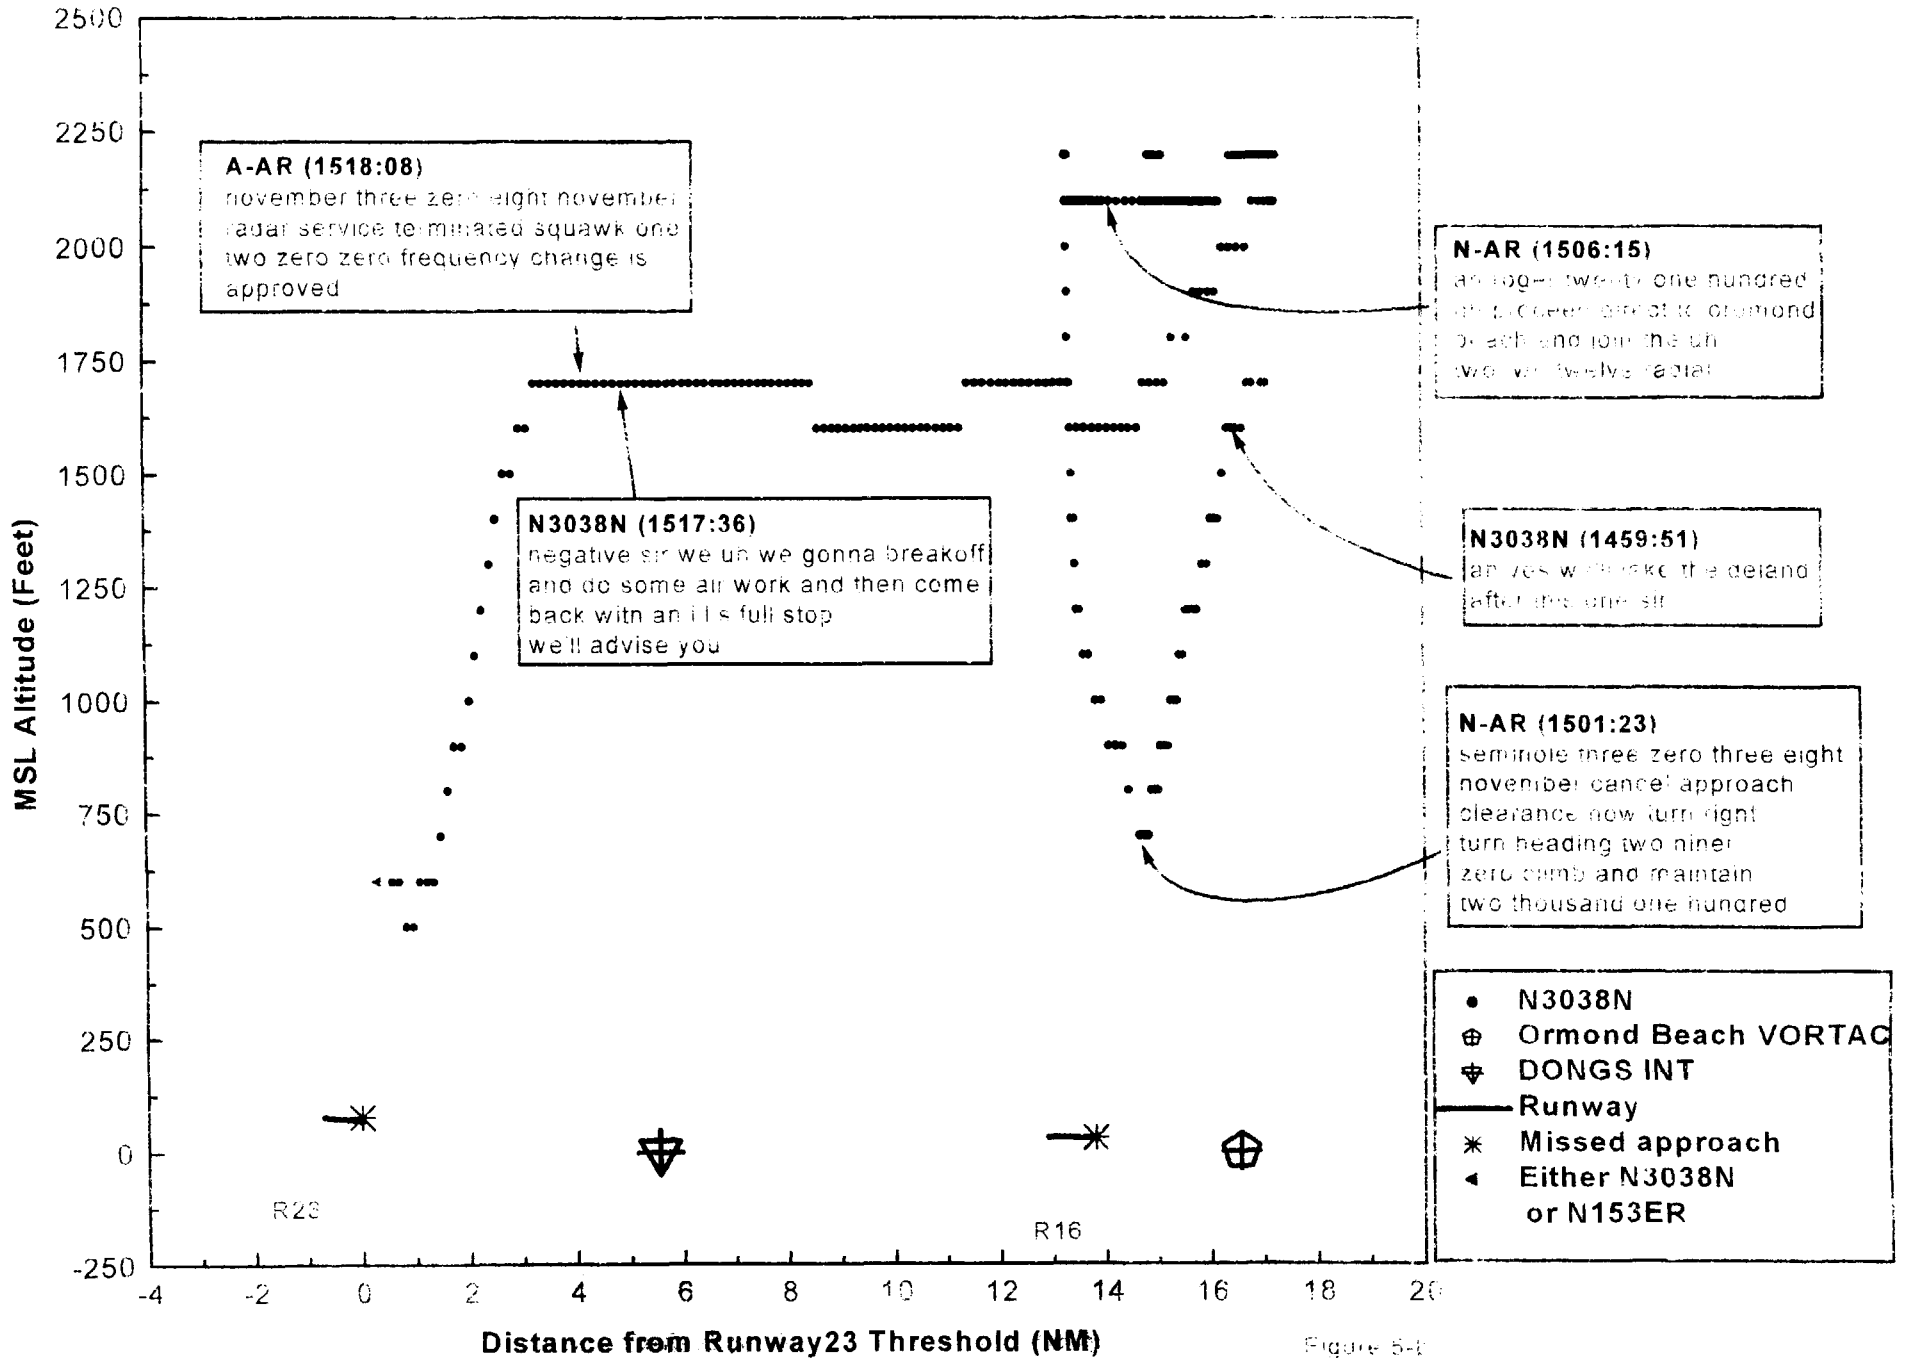

Altitude vs. Distance From Threshold (14:39:52-15:21:00)

Profile View (N3038N)

Figure 5-a

Altitude vs. Distance from Threshold (14:59:00-15:21:00 UTC)
Profile View (N3038N)

Figure 5-4

Altitude vs. Distance From Threshold

Profile View (N3038N (15:12:00-15:21:00) and N153ER(15:15:00-15:21:00))

Figure 5-c

Altitude vs. Distance from Threshold (15:16:00-15:21:00 UTC) Profile View (N3038N and N153ER)

Figure 5-a