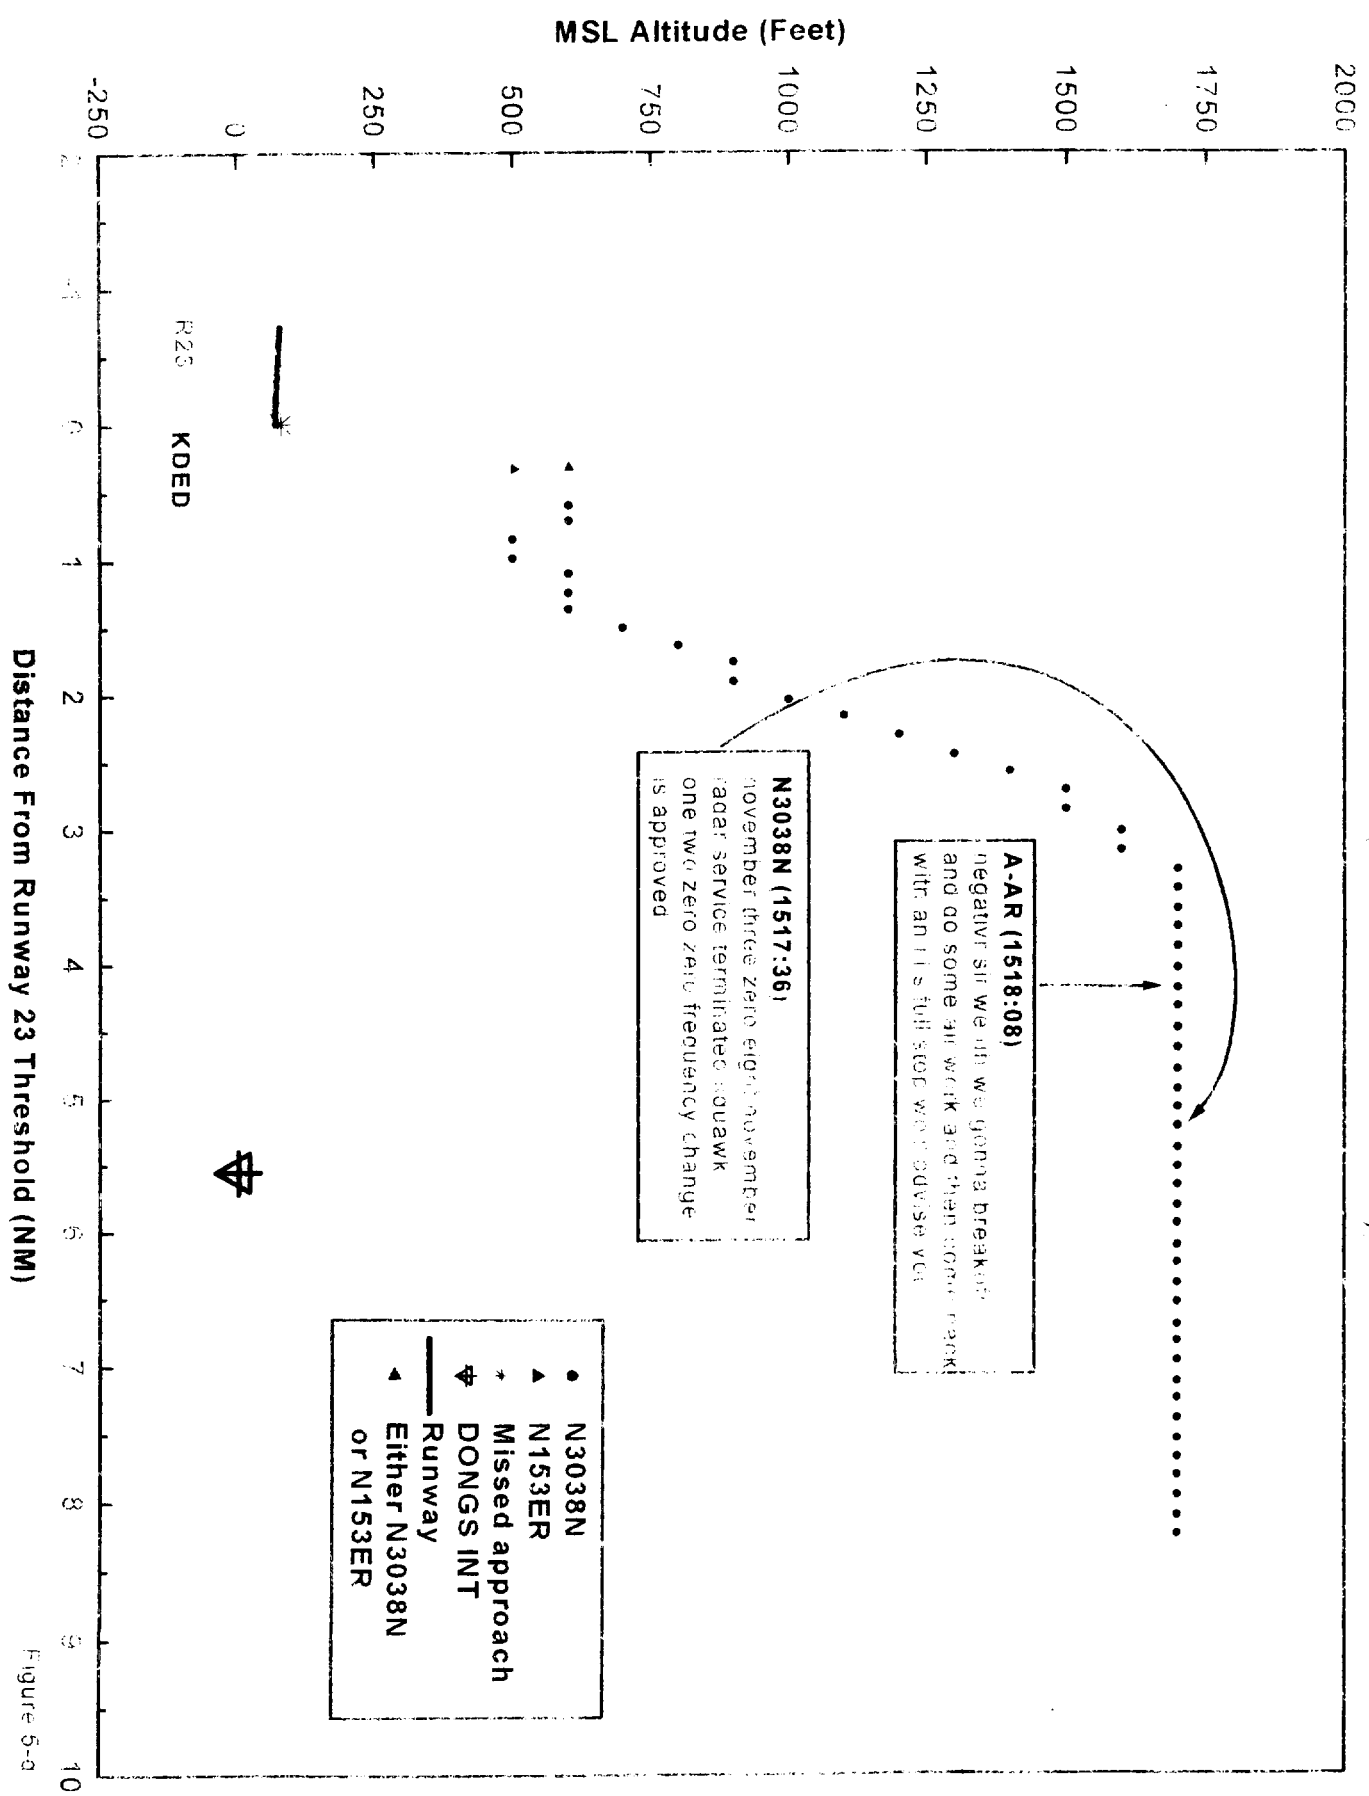

Altitude vs. Distance From Threshold (14:39:52-15:21:00)

Profile View (N3038N)

Figure 5-a

Altitude vs. Distance from Threshold (14:59:00-15:21:00 UTC)
Profile View (N3038N)

Figure 5-4

Altitude vs. Distance From Threshold

Profile View (N3038N (15:12:00-15:21:00) and N153ER(15:15:00-15:21:00))

Figure 5-c

Altitude vs. Distance from Threshold (15:16:00-15:21:00 UTC) Profile View (N3038N and N153ER)

Figure 5-a