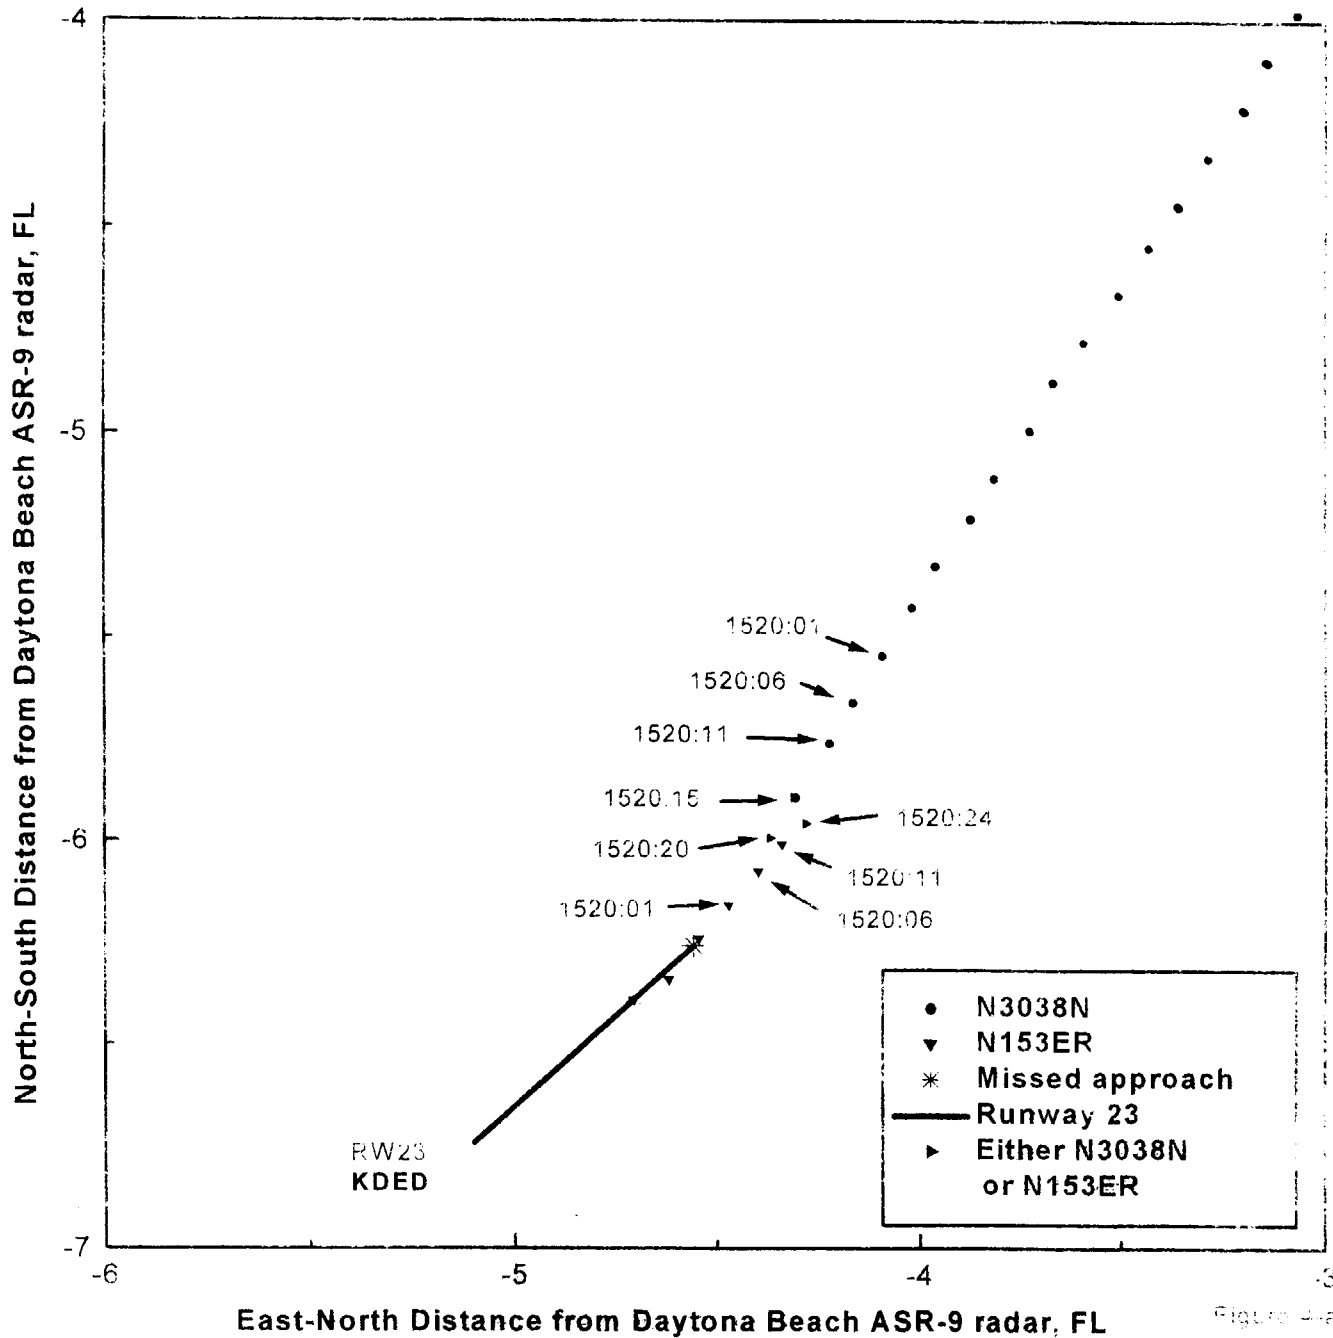

North Range vs. East Range (15:16:00-15:21:00 UTC)
 (Ground Track N3038N and N153ER)

Figure 4-a