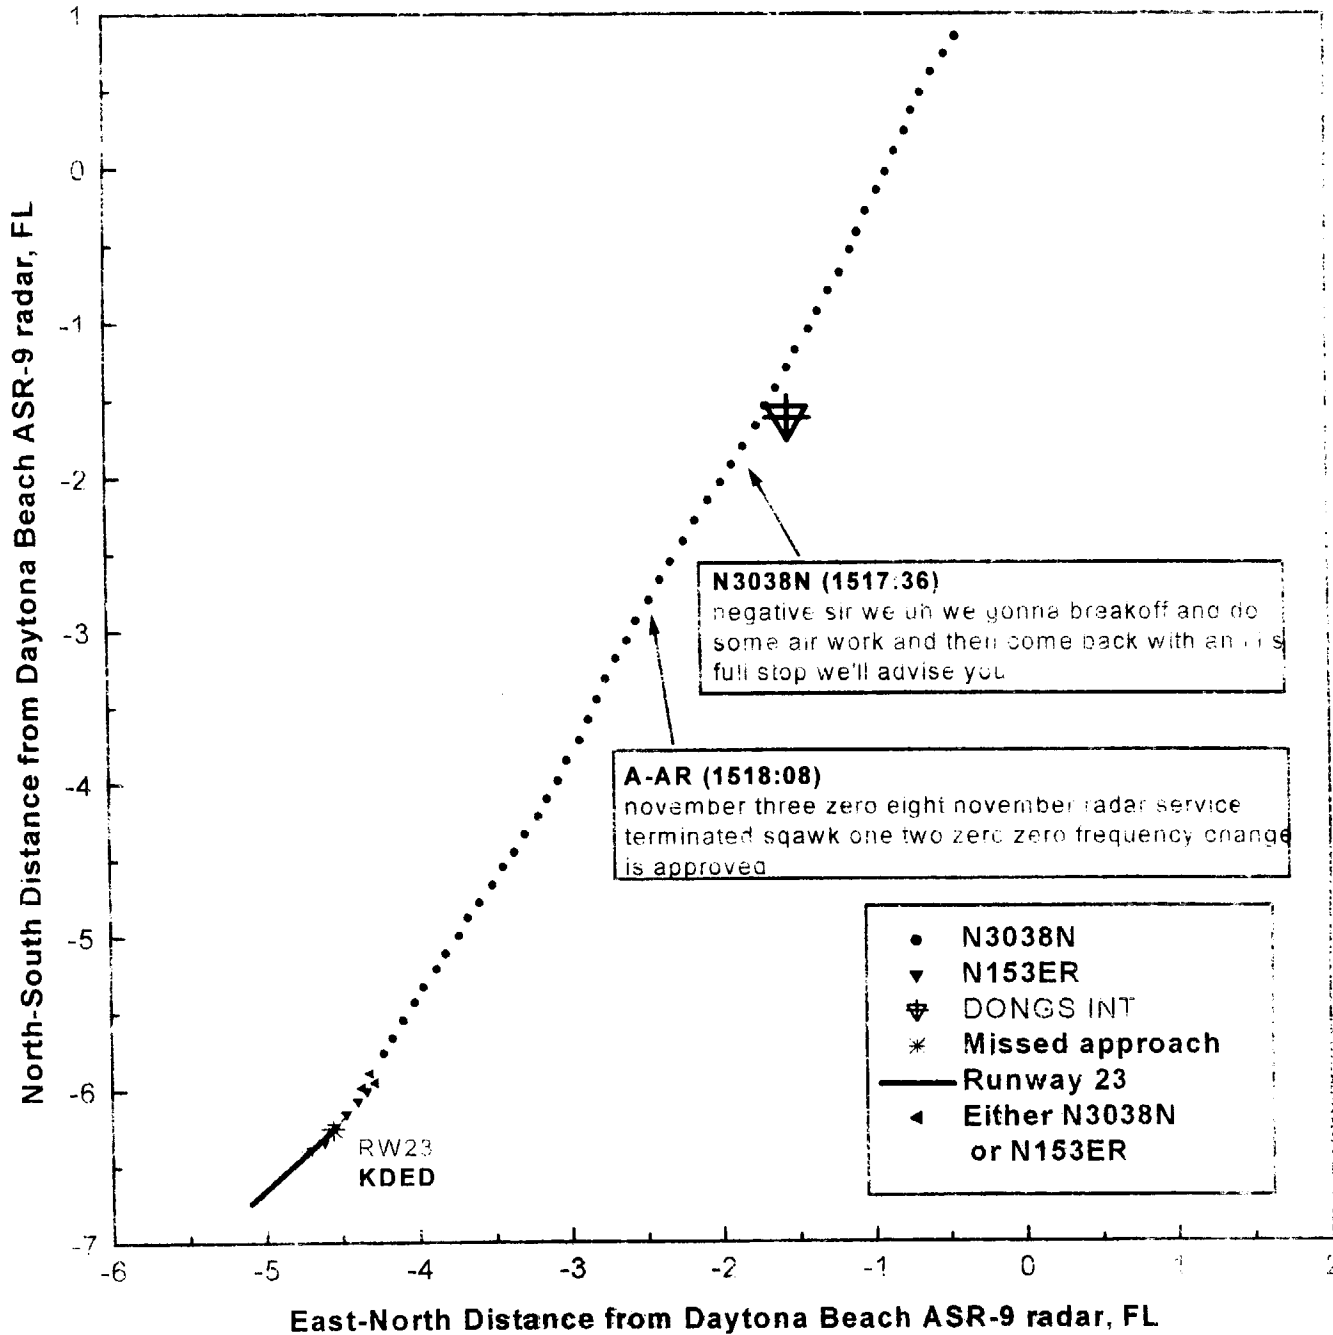

North Range vs. East Range (15:16:00-15:21:00 UTC)
 (Ground Track N3038N and N153ER)

Figure 4