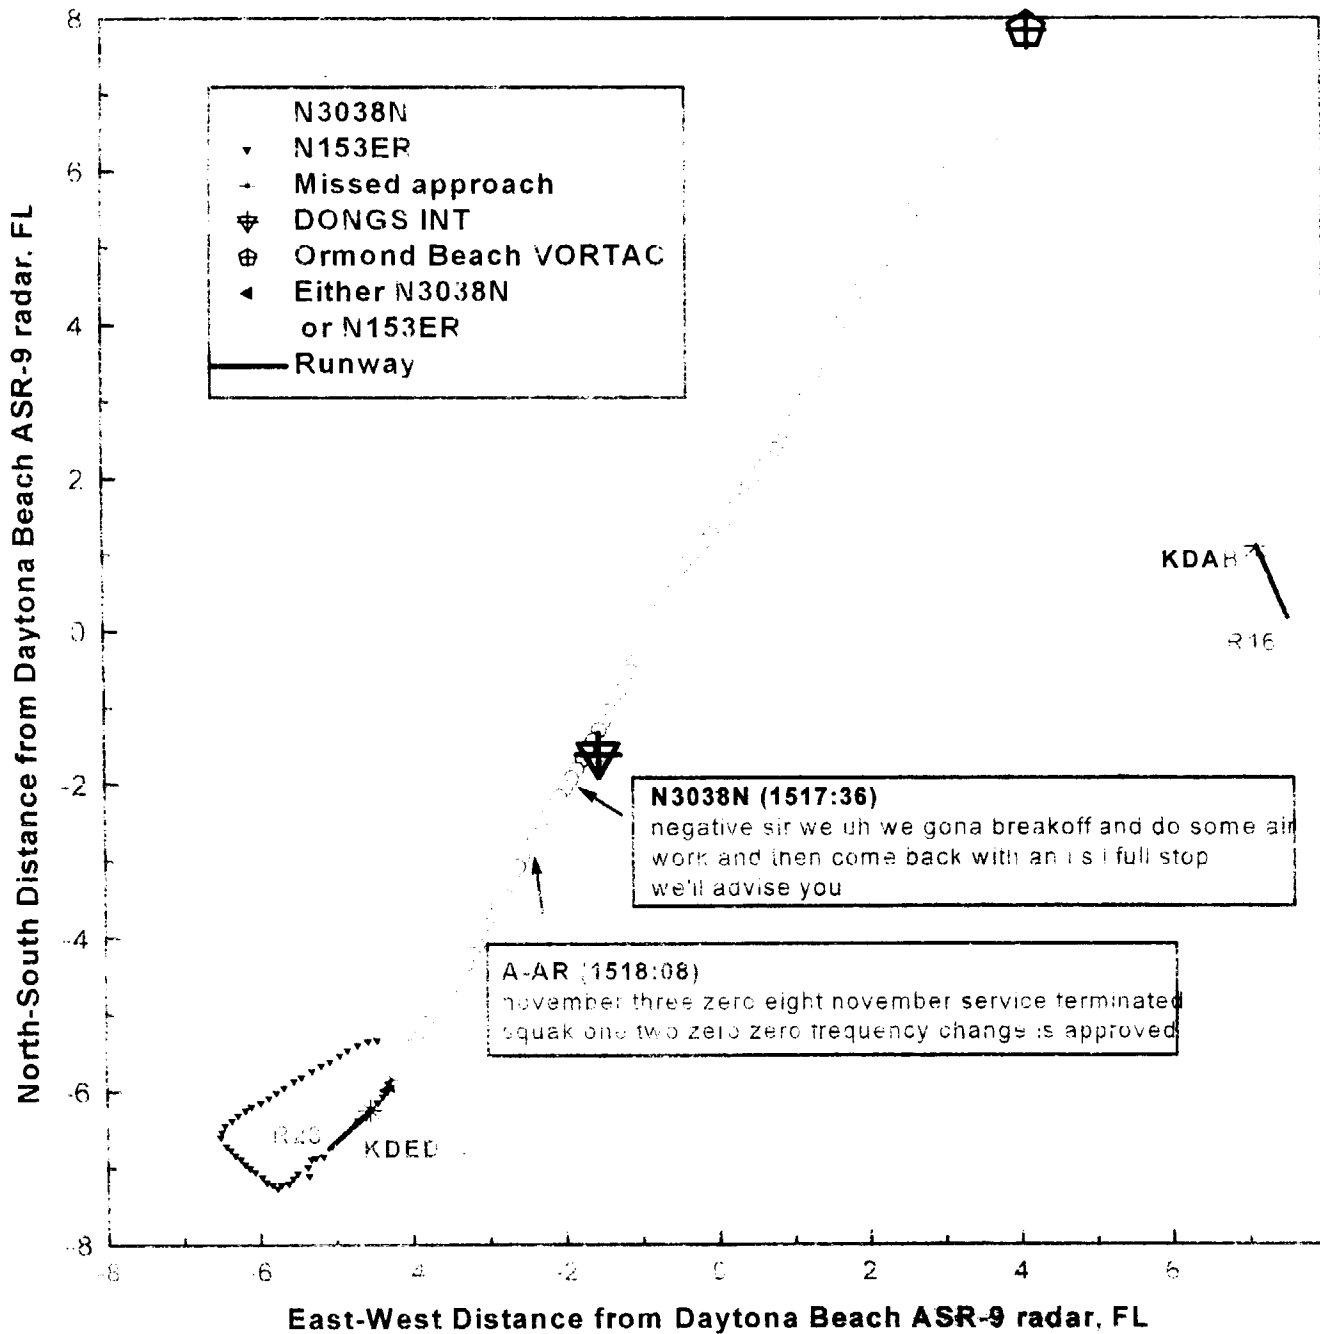

# North Range vs. East Range (15:12:00-15:21:00 UTC)

(Ground Track N3038N and N153ER)

Figure 5