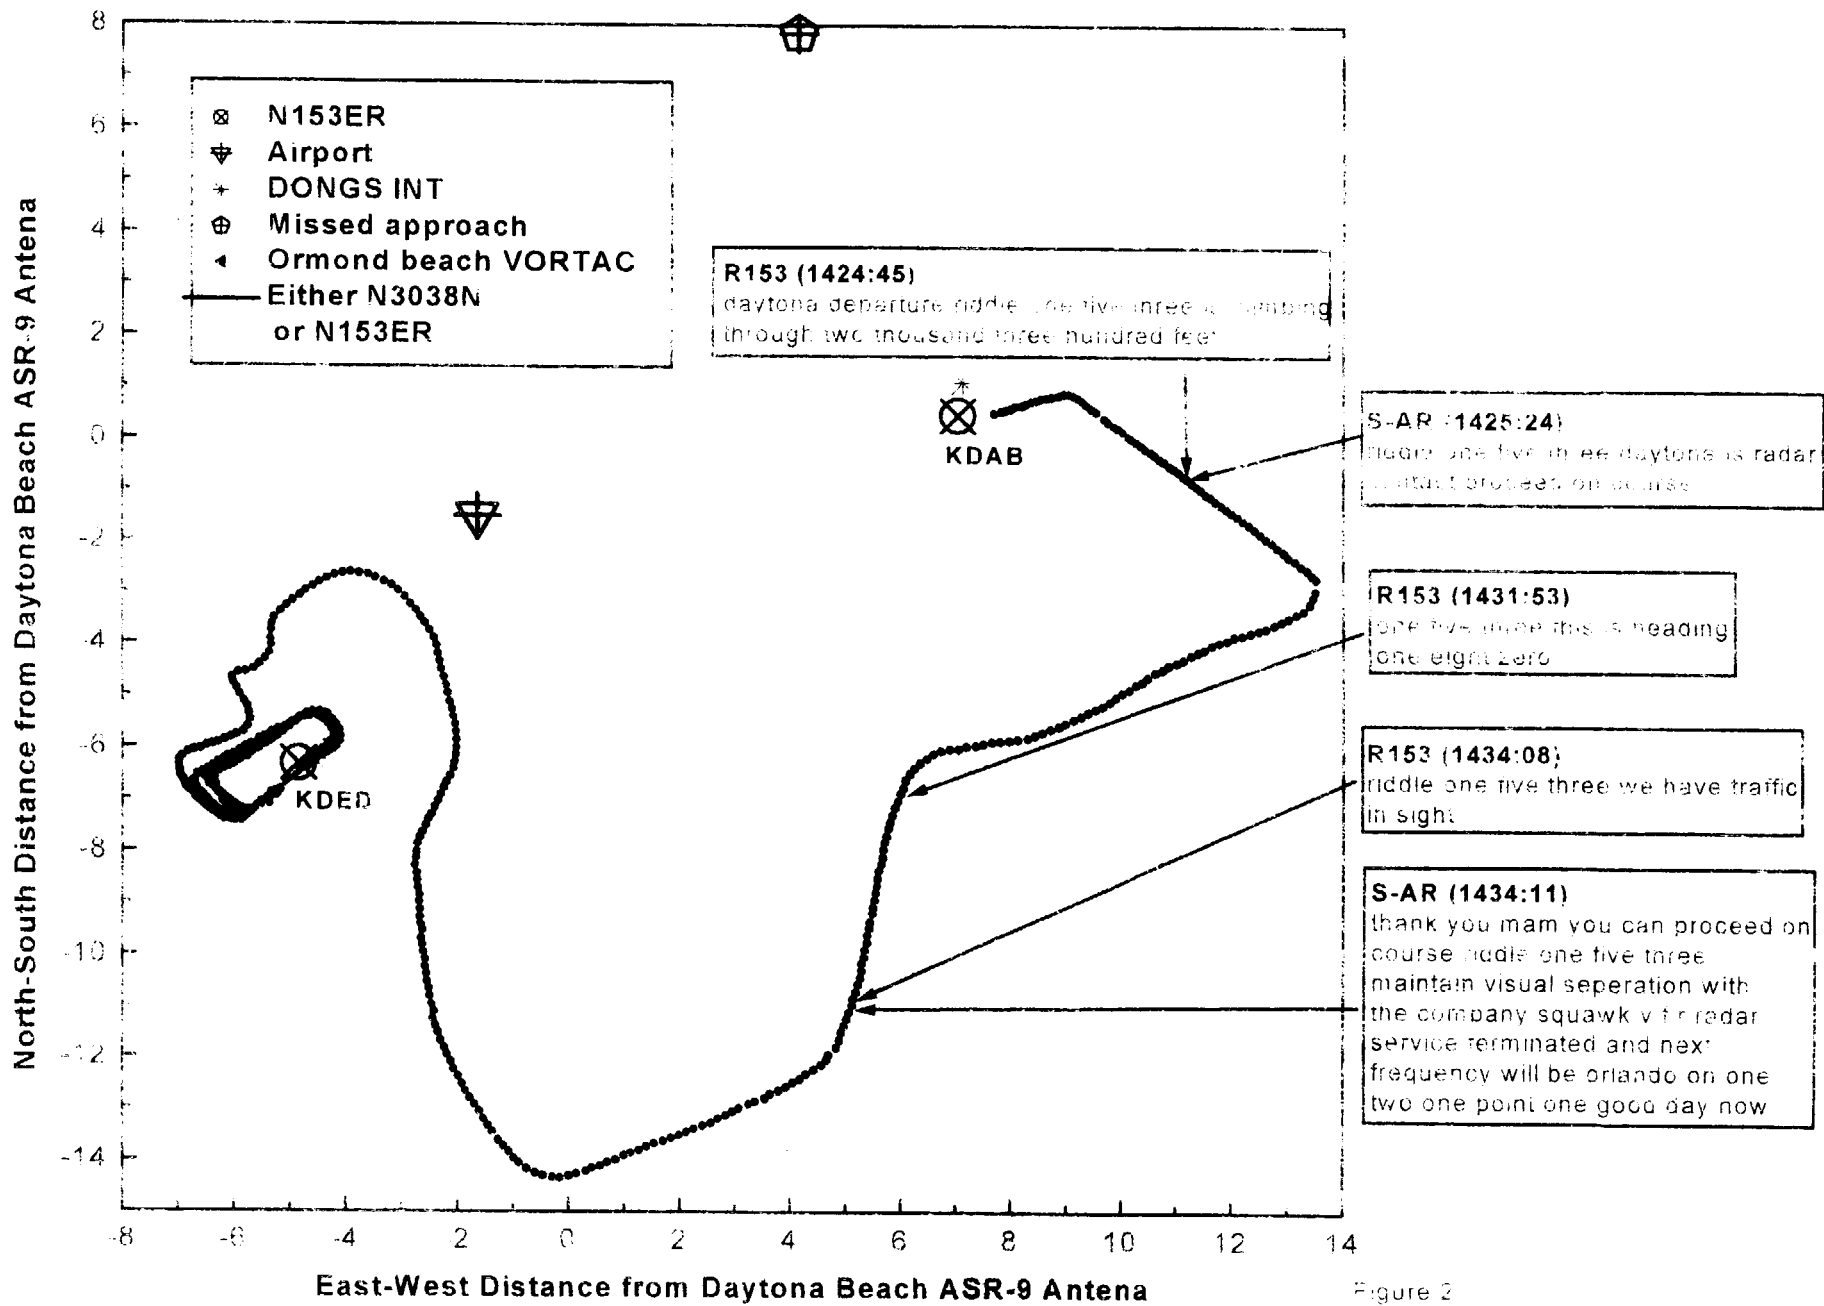

North Range vs. East Range (14:22:00-15:21:00 UTC)
 (Ground Track N153ER)

Figure 2