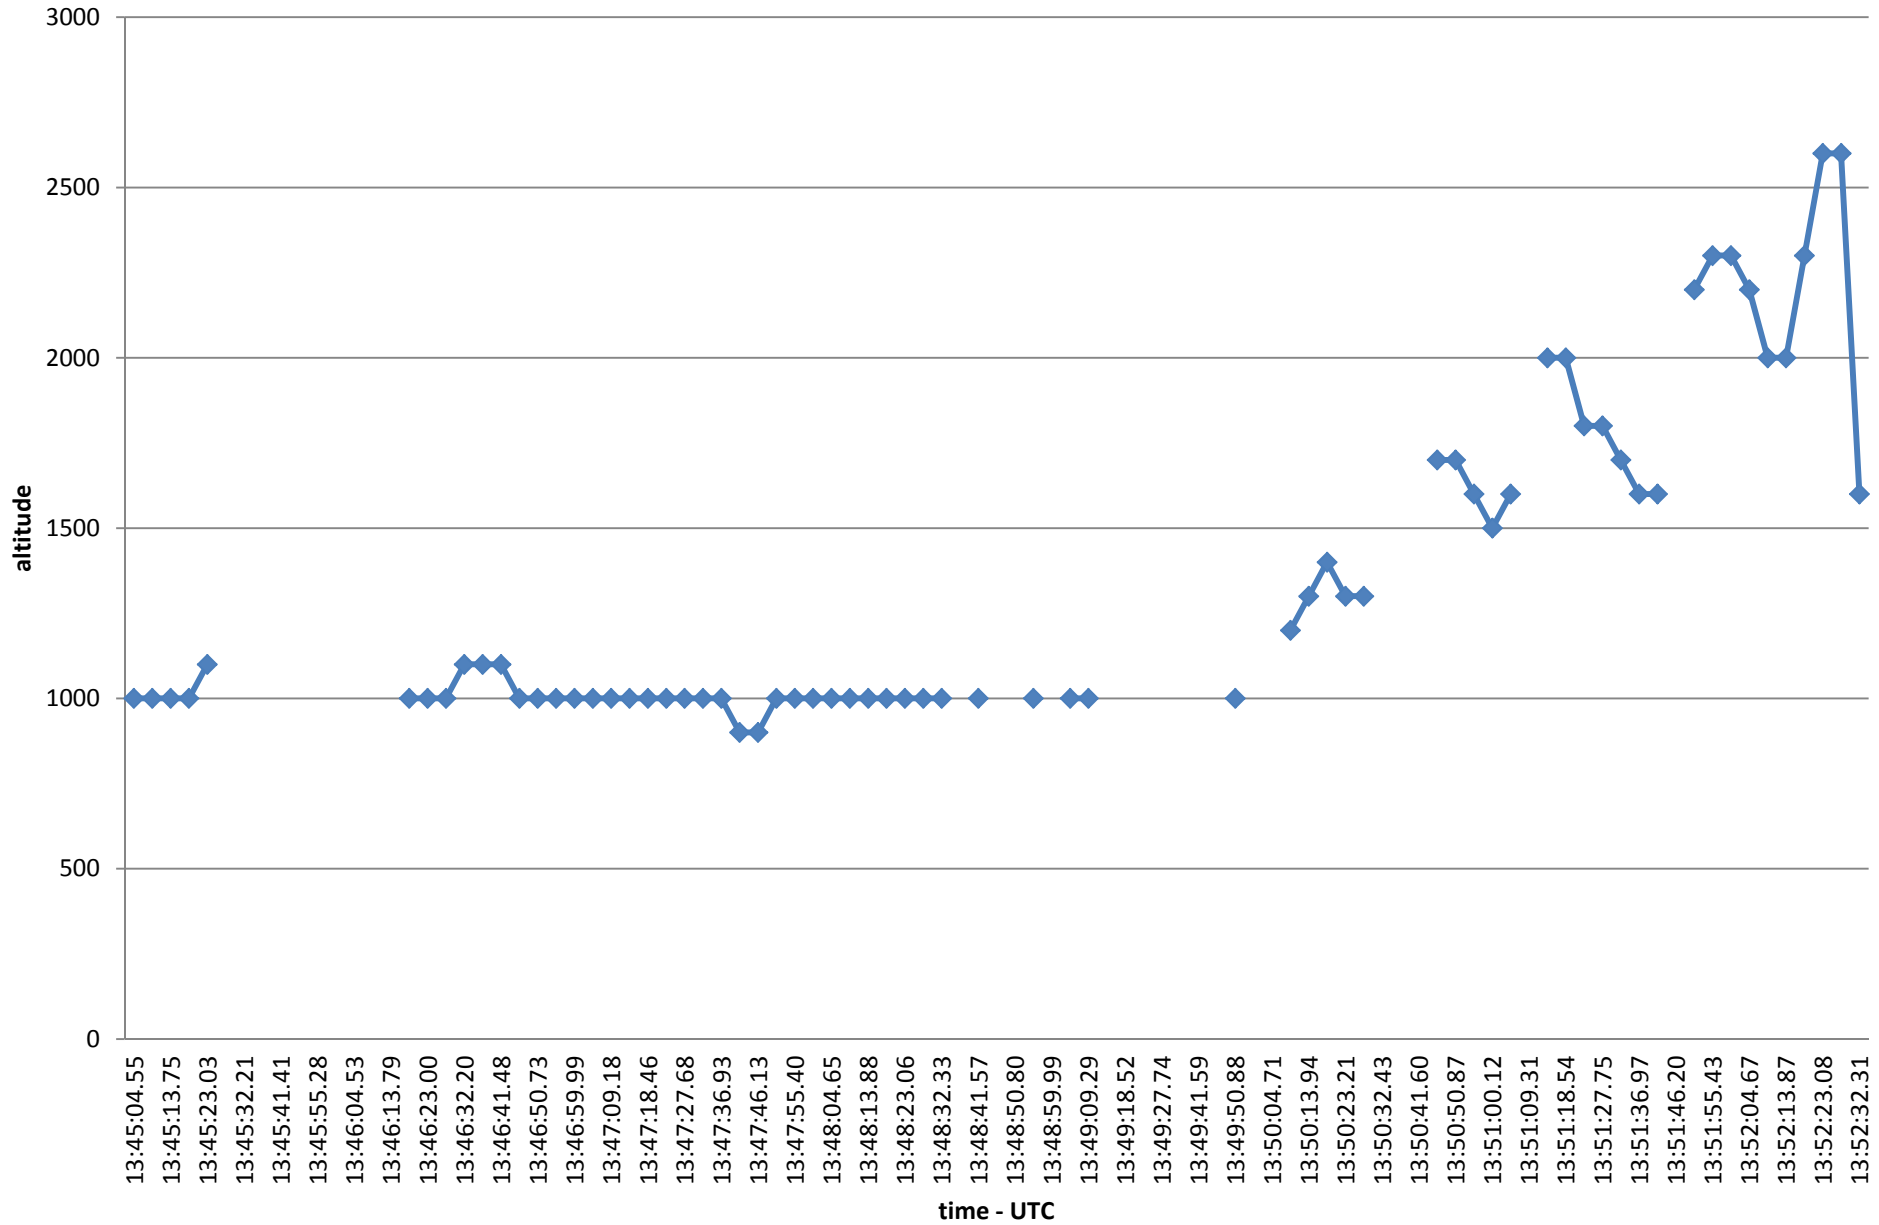

N764RV flight profile

Based on radar data provided by Memphis TRACON

N764RV flight profile

Based on radar data provided by the 84th RADES Unit at Hill Air Force Base