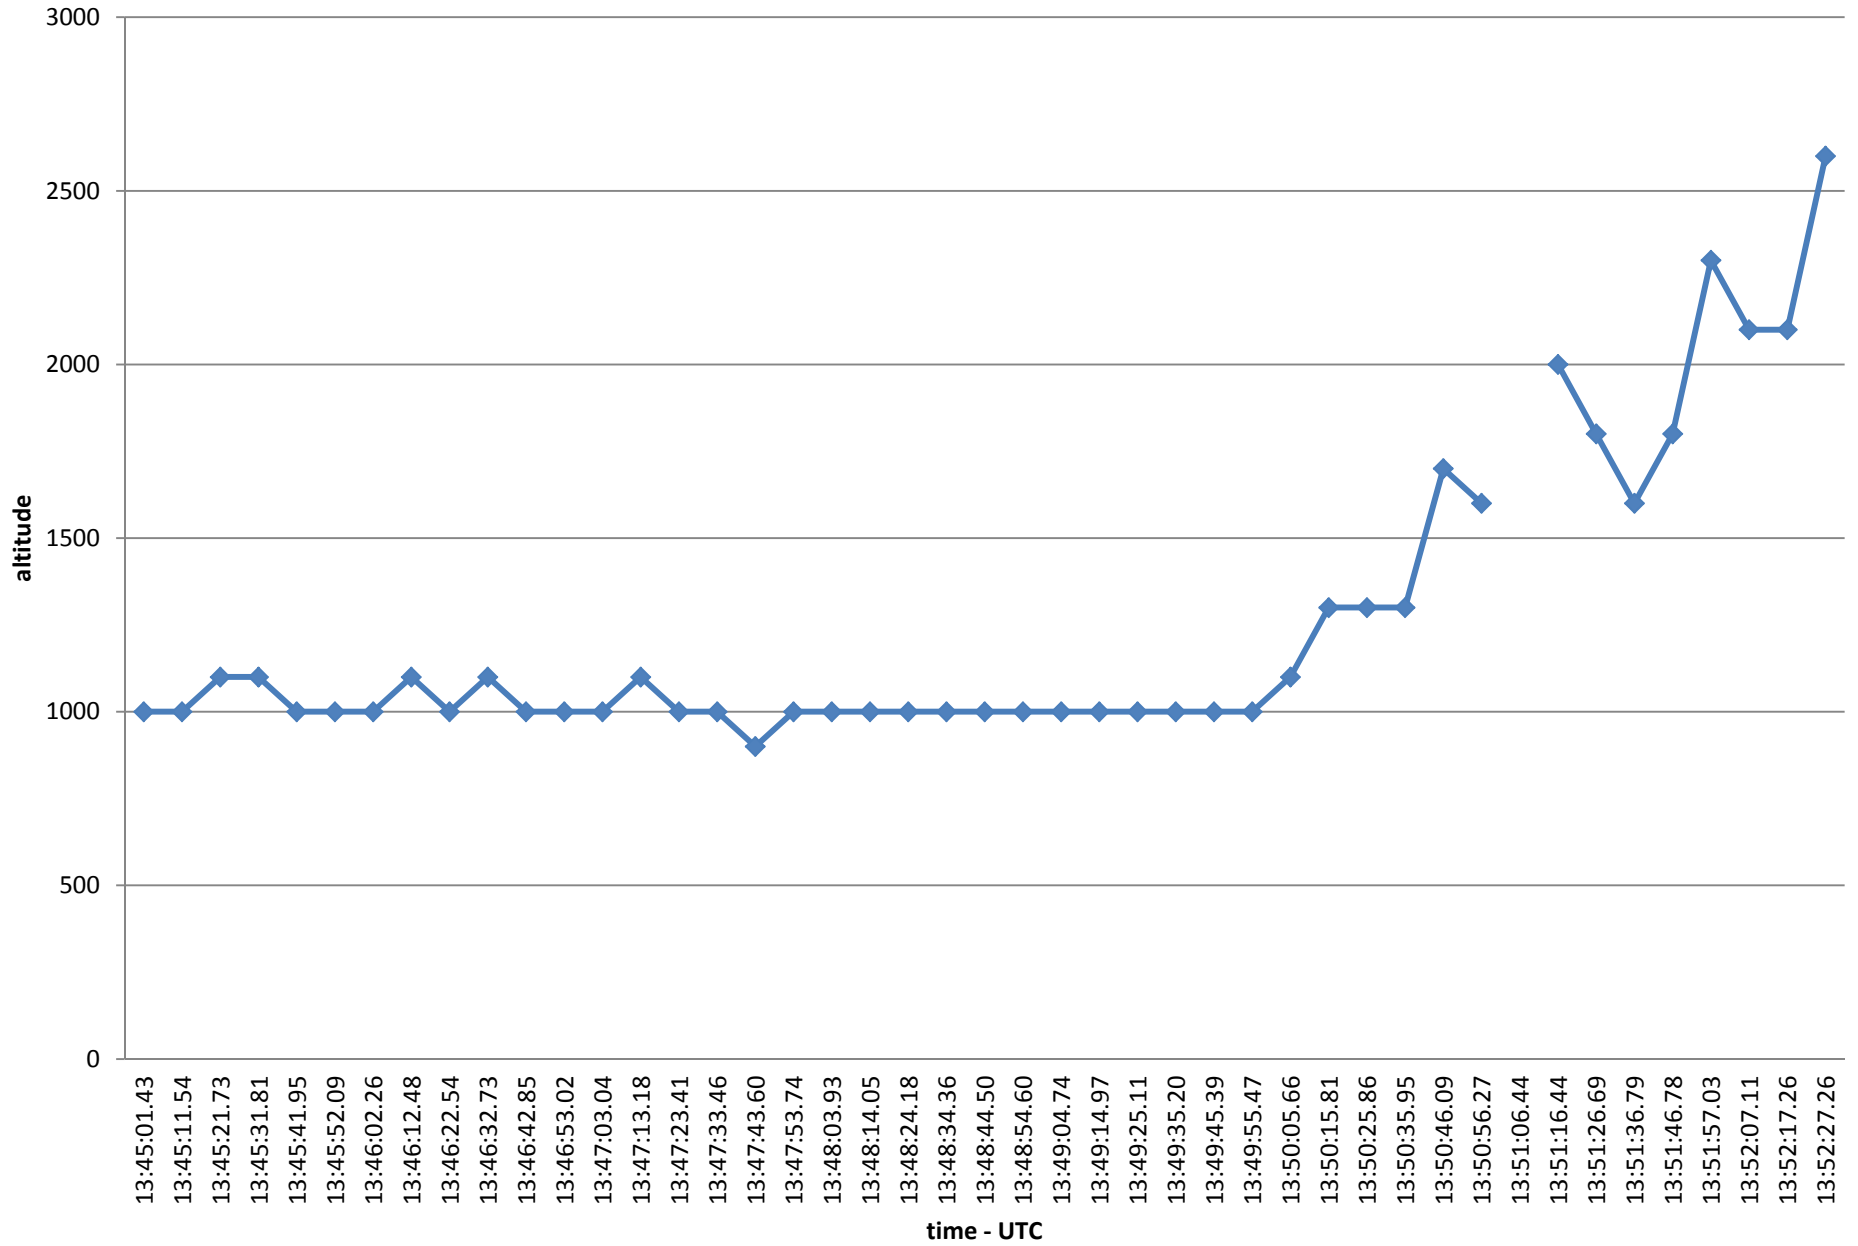

N764RV flight profile

Based on radar data provided by Memphis TRACON

N764RV flight profile

Based on radar data provided by the 84th RADES Unit at Hill Air Force Base