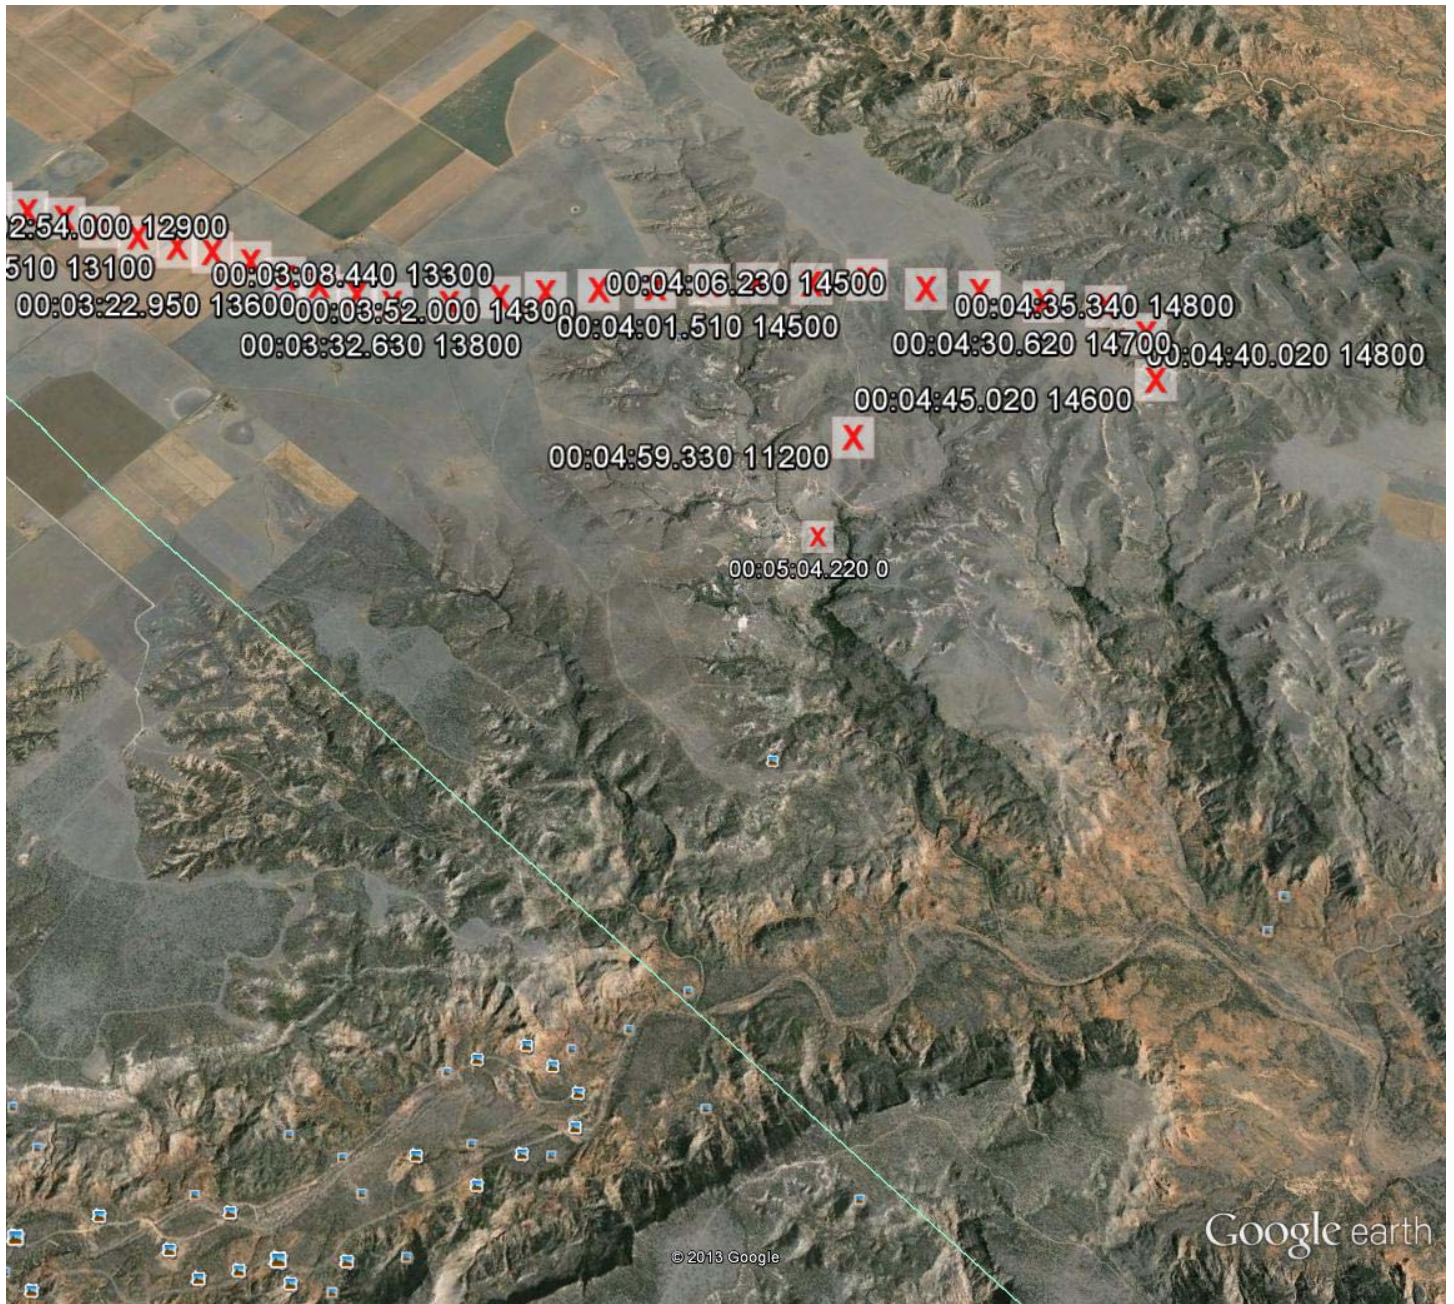

Google earth

Google earth

10

03:22.950 13600

02:630 13800

03:47.240 14200 03:52.000 14300

03:37.350 13900 04:01.510 14500 04:06.230 14500

00:04:11.110 14500

00:04:16.110 14600

00:04:20.850 14600 04:25.740 14700

N67PS

00:04:30.620 14700

00:04:35.340 14800

00:04:40.020 14800

00:05:04.220 0

00:04:59.330 11200

00:04:45.020 14600

N67PS

00:04:11.110 14500

00:05:04.220 0

00:04:16.110 14600

00:04:20.850 14600

00:04:25.740 14700

00:04:59.330 11200

00:04:30.620 14700

00:04:35.340 14800

00:04:40.020 14800

00:04:45.020 14600

© 2012 Google