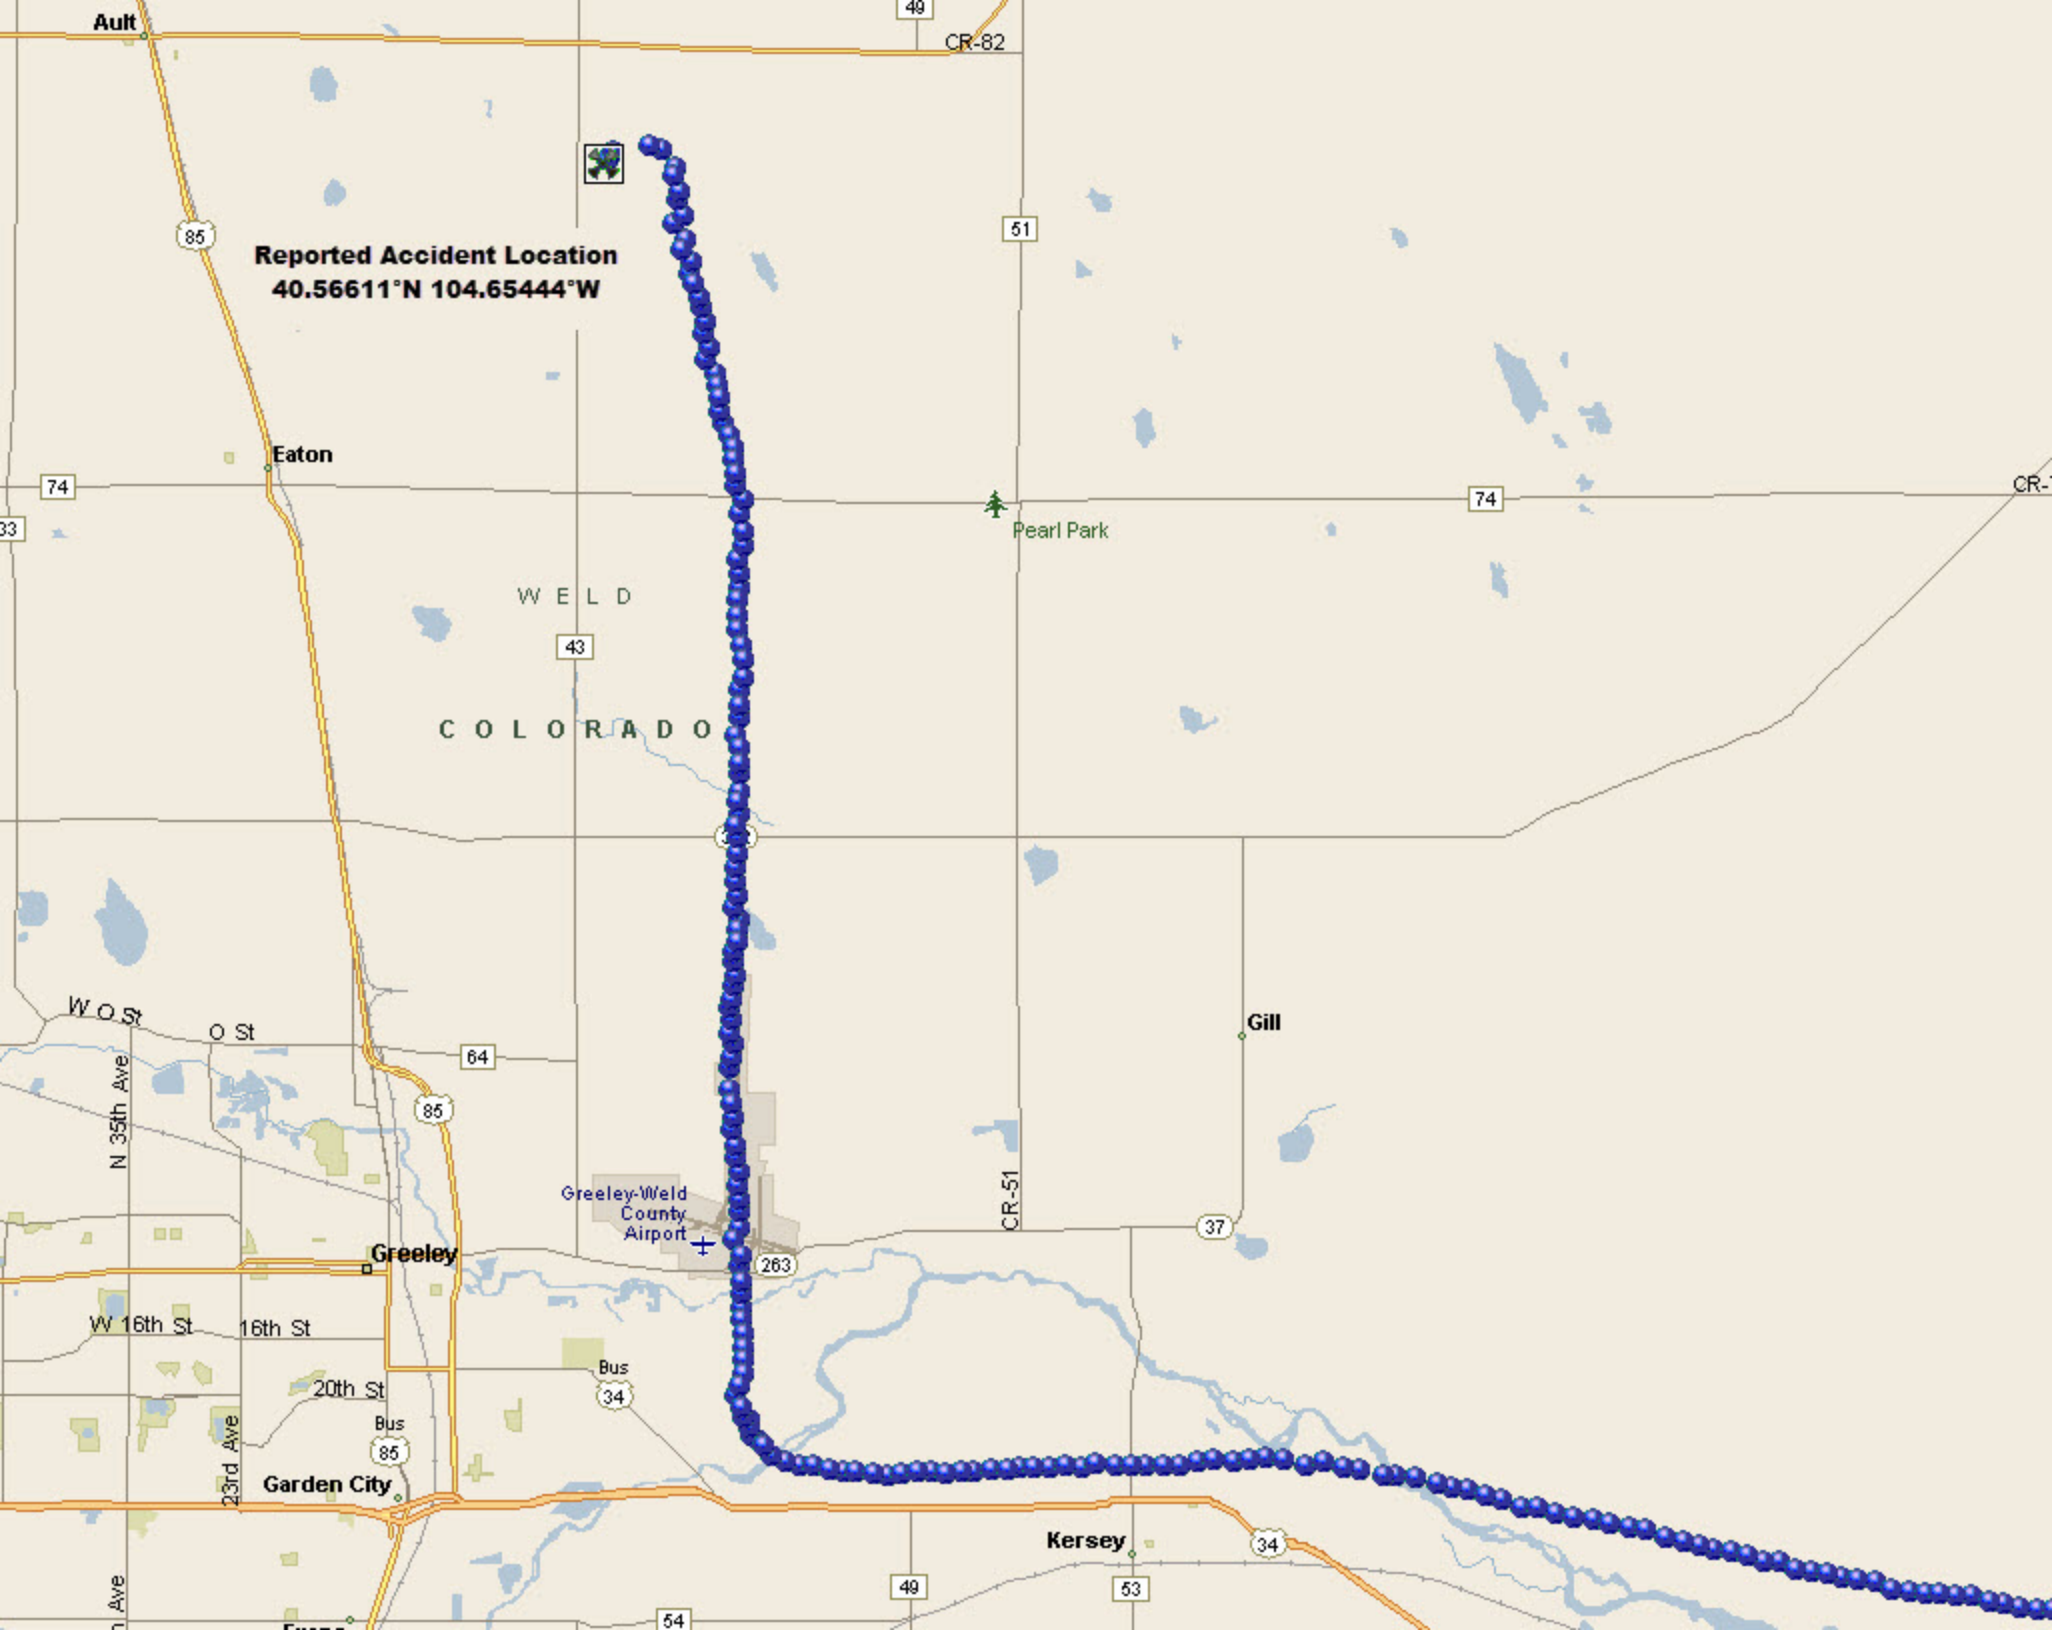

Reported Accident Location  
40.56611°N 104.65444°W

Greeley

COLORADO

MORGAN

LOGAN

WASHINGTON

Kersey

Orchard

Weldona

Fort Morgan

Wiggins

Nelson

Brush

Ninemile Corner

South Platte

Bijou Creek

**Reported Accident Location**  
40.56611°N 104.65444°W

W E L D  
C O L O R A D O

Eaton

Pearl Park

Gill

Greeley

Greeley-Weld  
County  
Airport

Garden City

263

W 16th St

16th St

20th St

Bus  
85

Bus  
34

23rd Ave

1 Ave