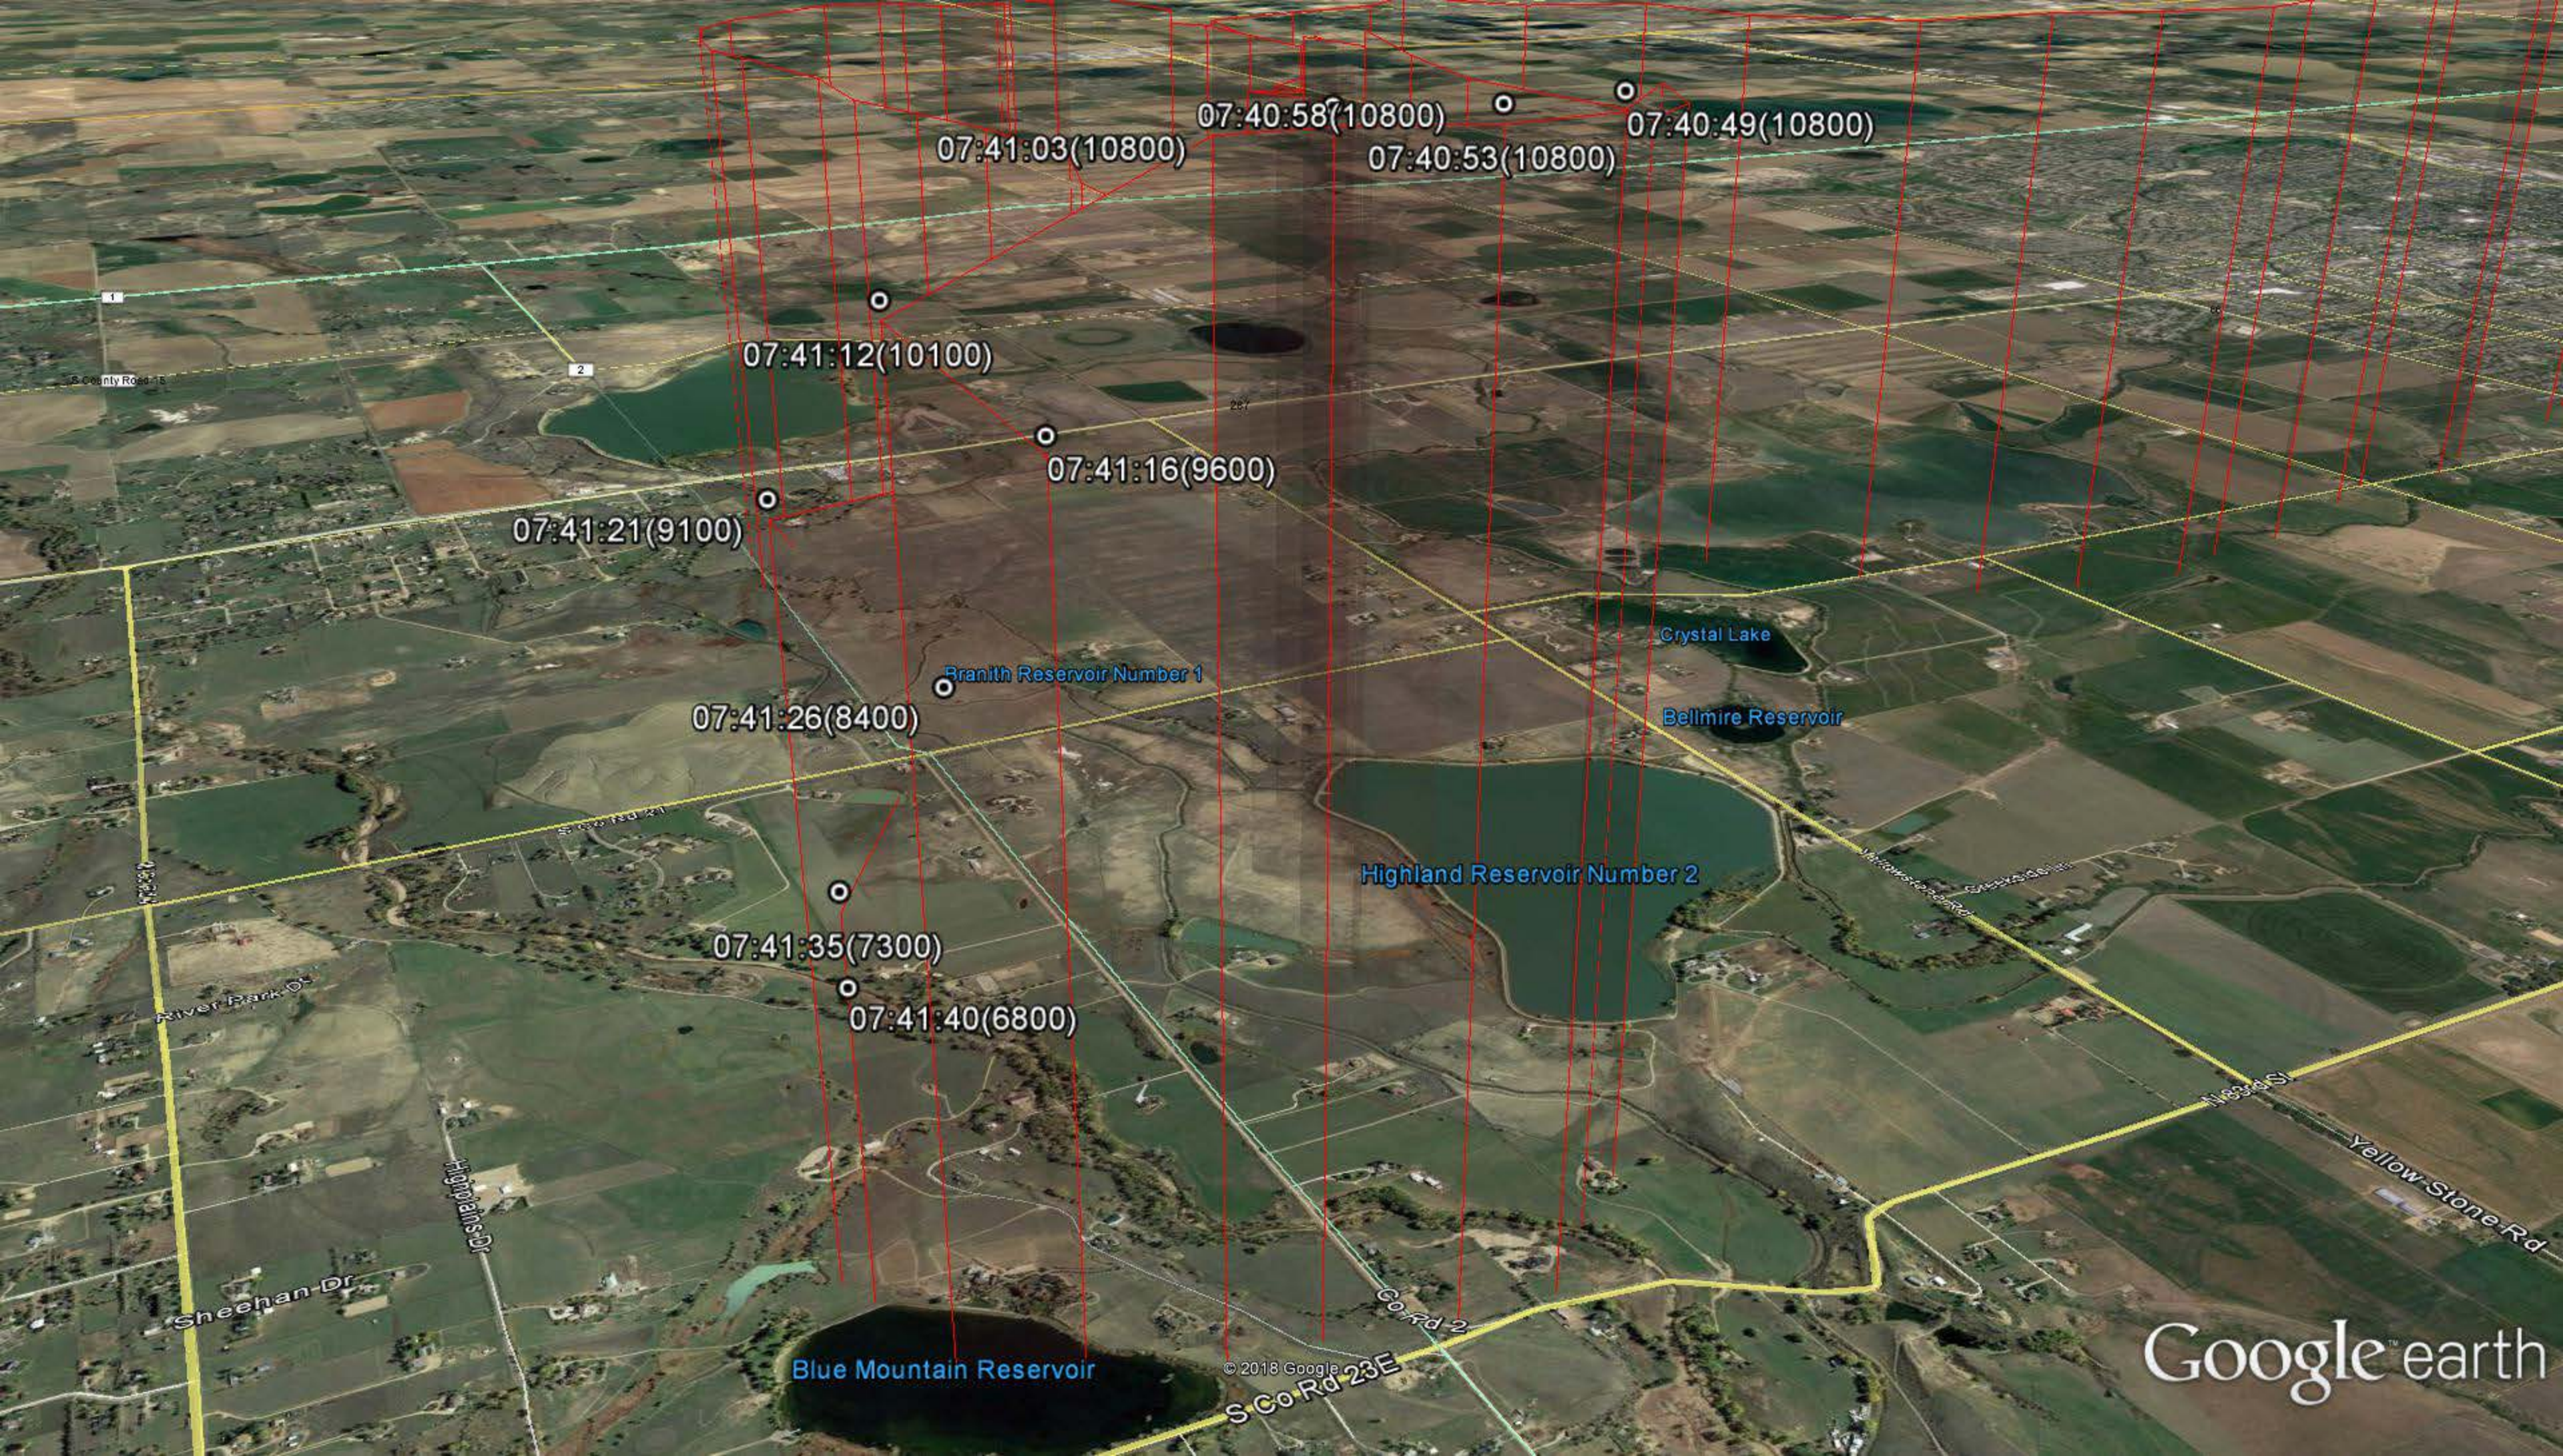

Norman Pkwy

Blue Mountain Reservoir 07:41:35(7300)

Accident Location

07:41:26(8400)

07:41:16(9600)

07:41:03(10800)

07:40:58(10800)

07:40:53(10800)

07:38:35(10200)

07:38:12(10000)

07:38:16(10000)

Google earth

© 2018 Google

07:41:21(9100)

07:41:35(7300) 07:41:40(6800)

Accident Location

Blue Mountain Reservoir

07:41:12(10100)

07:41:26(8400)

07:41:16(9600)

07:41:03(10800)

S-Co Rd 28E

Hoot Owl Dr

Little Thompson Dr

© 2018 Google

Google earth

07:40:58(10800) 07:40:49(10800)
07:40:53(10800)

07:41:03(10800)

07:41:12(10100)

07:41:16(9600)

07:41:21(9100)

07:41:26(8400)