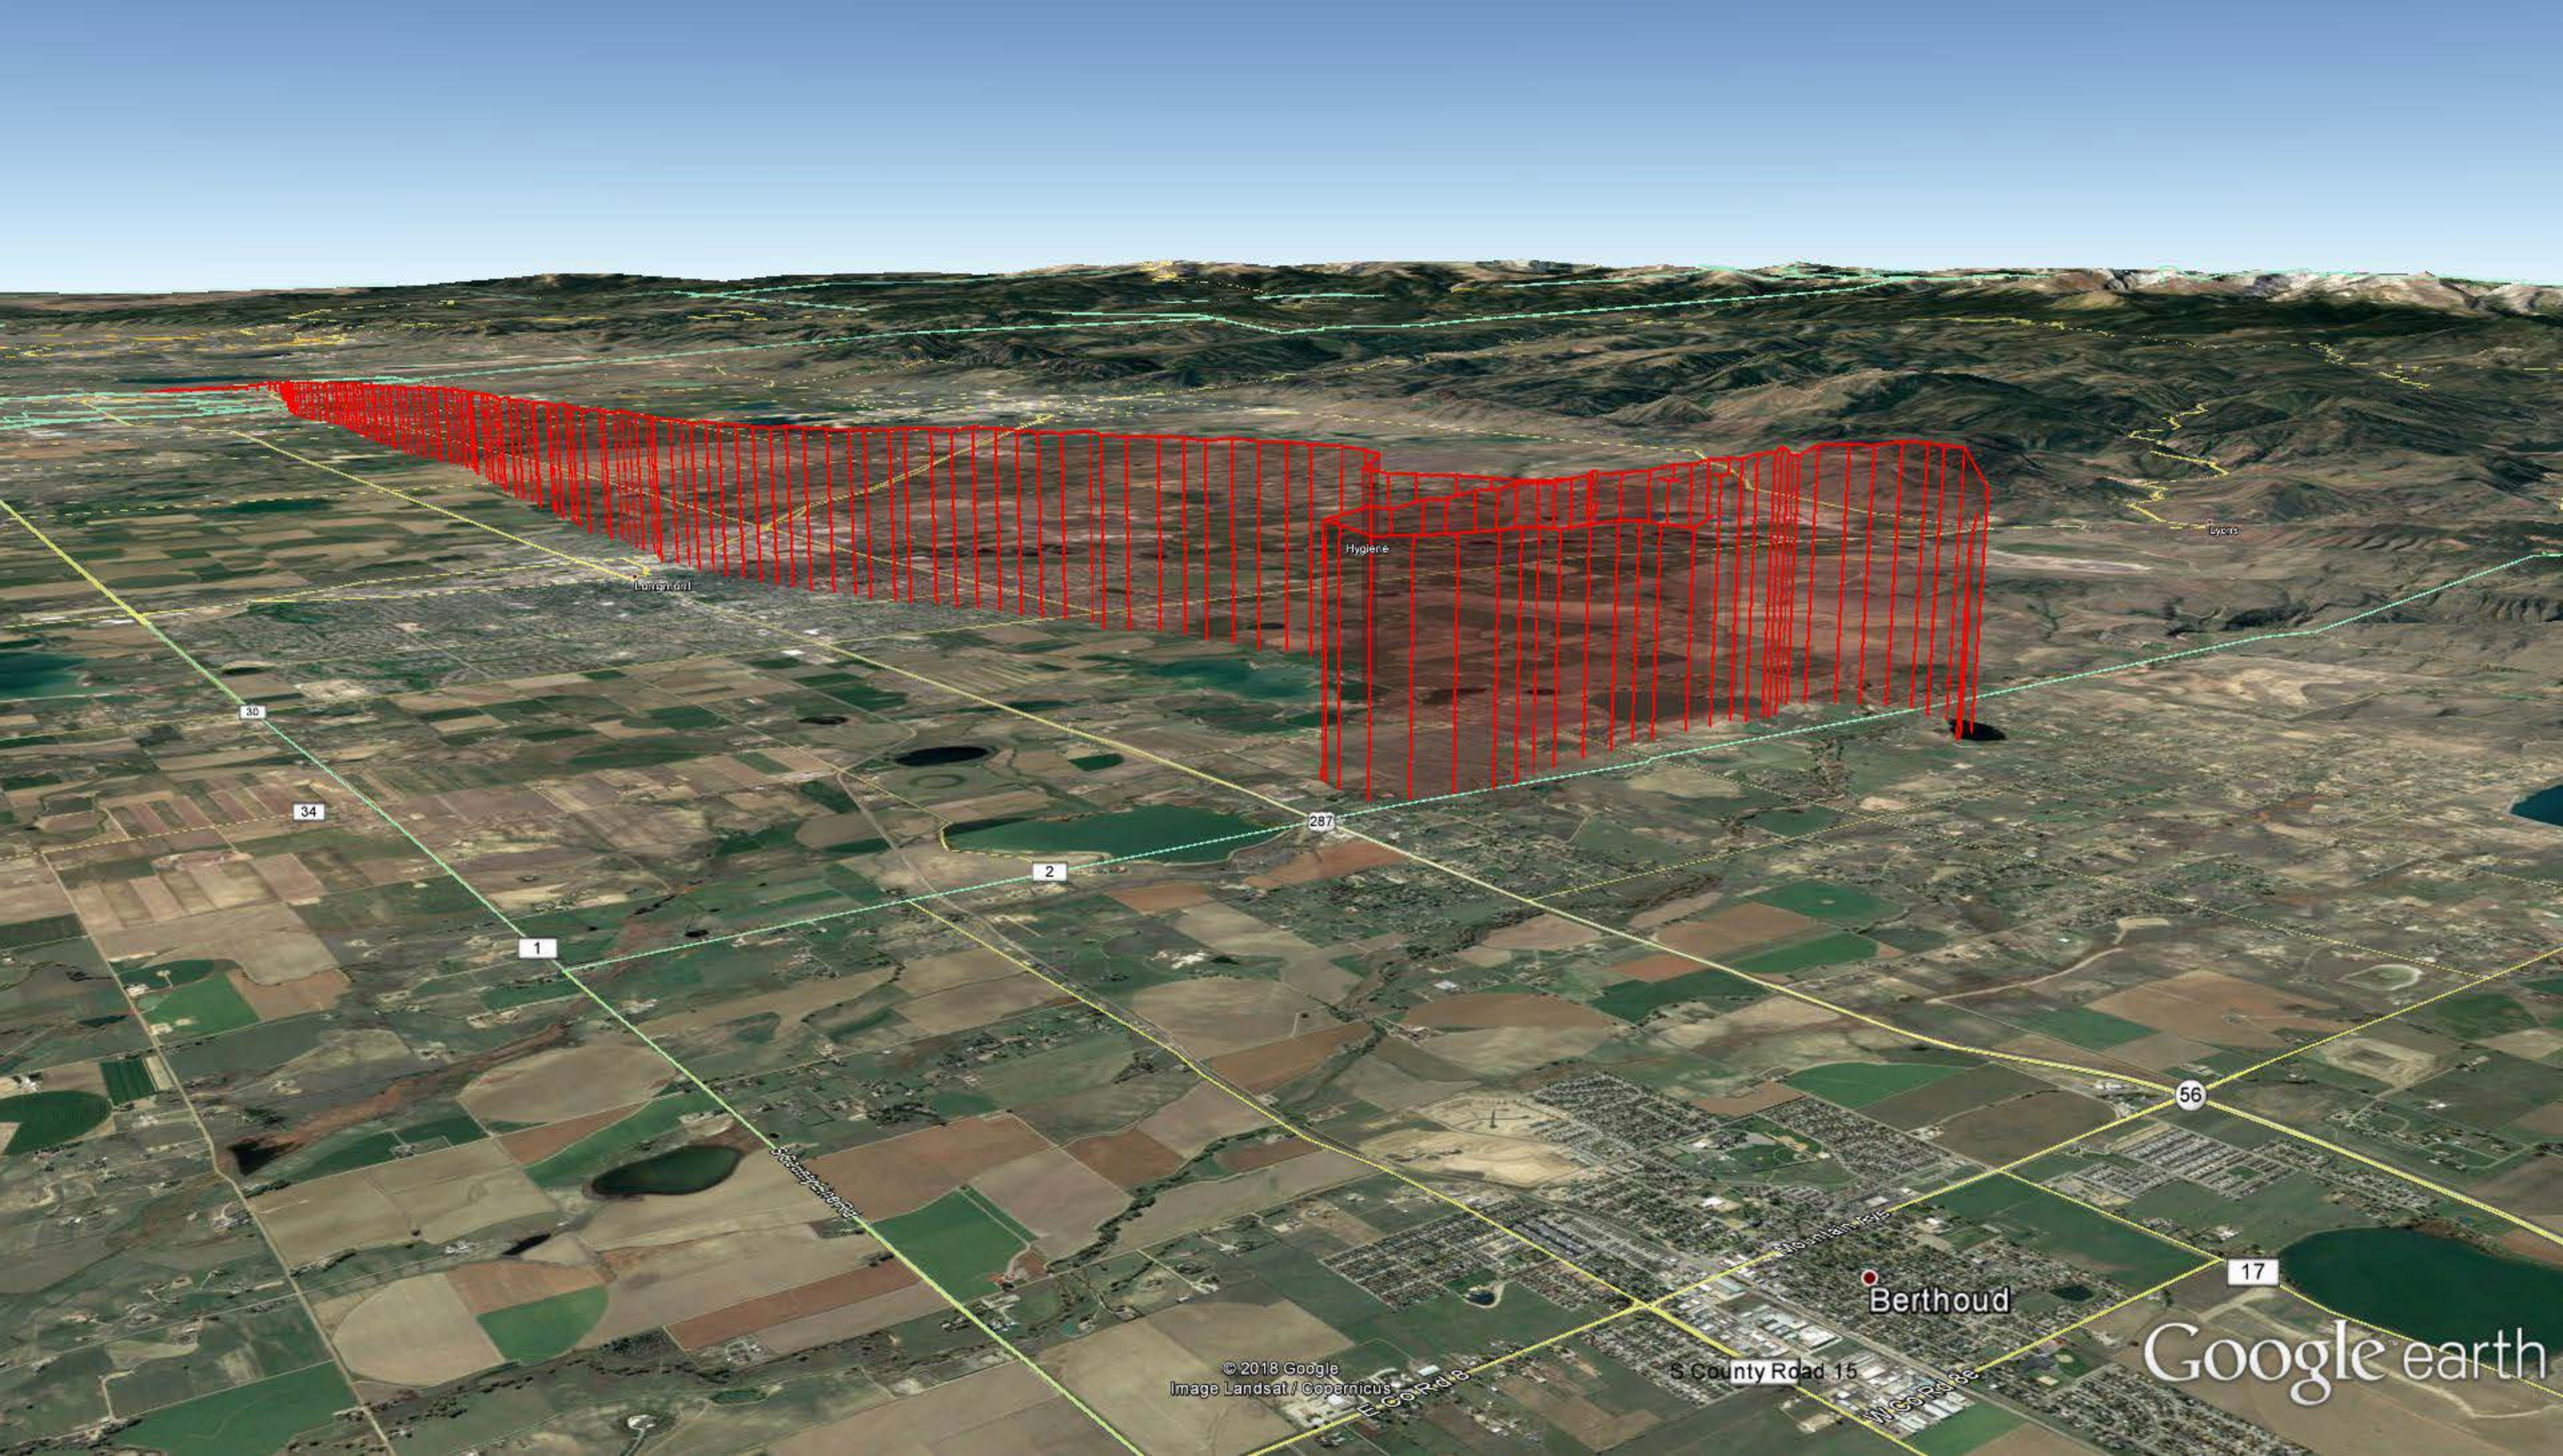

Louisville

Lafayette

Superior

Broomfield

Broomfield

©2018 Google
Image Landsat / Copernicus

Google earth

Longmont

17

Berthoud

© 2018 Google
Image Landsat / Copernicus

Google earth

S County Road 15

W County Rd 8

W County Rd 35

Stacy's Farm

Norman Pkwy

Blue Mountain Reservoir 07:41:35(7300)

Accident Location

07:41:26(8400)

07:41:16(9600)

07:41:03(10800)

07:40:58(10800)

07:40:53(10800)

07:38:35(10200)

07:38:12(10000)

07:38:16(10000)

Google earth

© 2018 Google

07:41:21(9100)

07:41:35(7300) 07:41:40(6800)

Accident Location