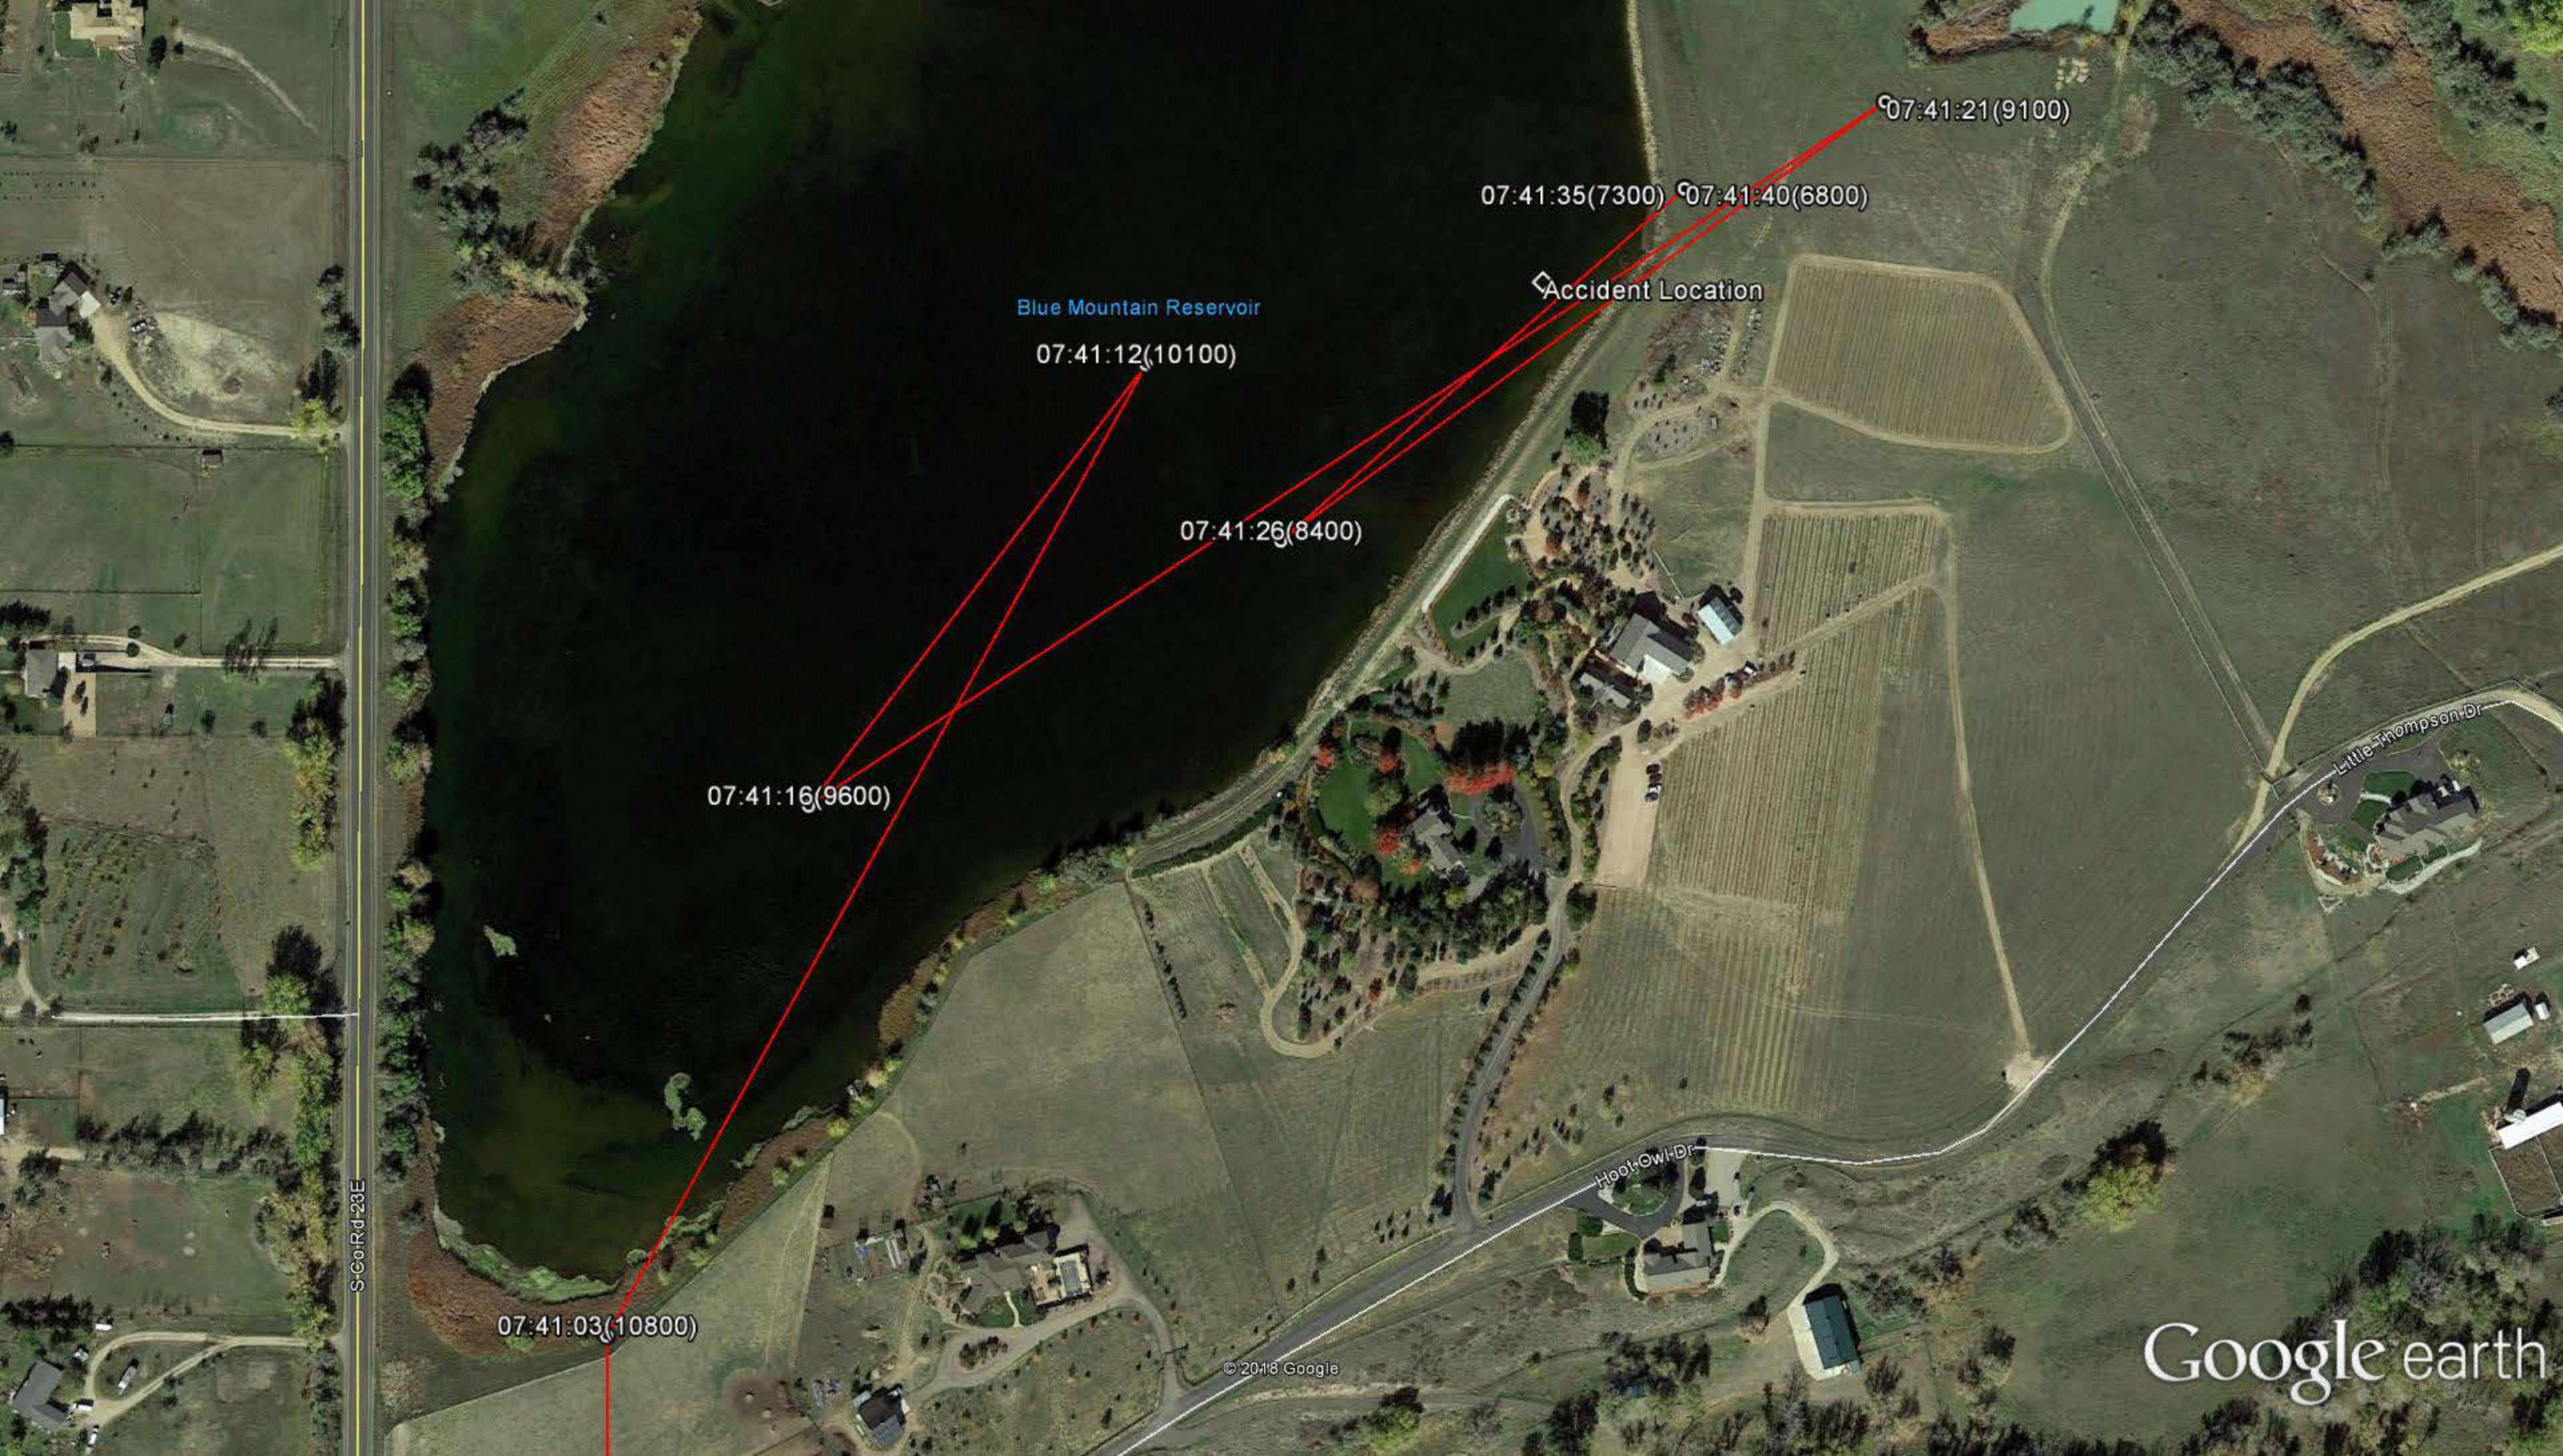

07:37:49(9900)

07:37:53(9900)

07:37:58(9900)

07:38:02(10000)

07:38:07(10000)

07:38:21(10100)

07:38:26(10100)

07:38:30(10200)

07:38:35(10200)

07:38:12(10000)

07:38:16(10000)

Google earth

© 2018 Google

07:41:21(9100)

07:41:35(7300) 07:41:40(6800)

Accident Location

Blue Mountain Reservoir

07:41:12(10100)

07:41:26(8400)

07:41:16(9600)

07:41:03(10800)

S-Co Rd 28E

Hoot Owl Dr

Little Thompson Dr

© 2018 Google

Google earth

07:40:58(10800) 07:40:49(10800)
07:40:53(10800)

07:41:03(10800)

07:41:12(10100)

07:41:16(9600)

07:41:21(9100)

07:41:26(8400)