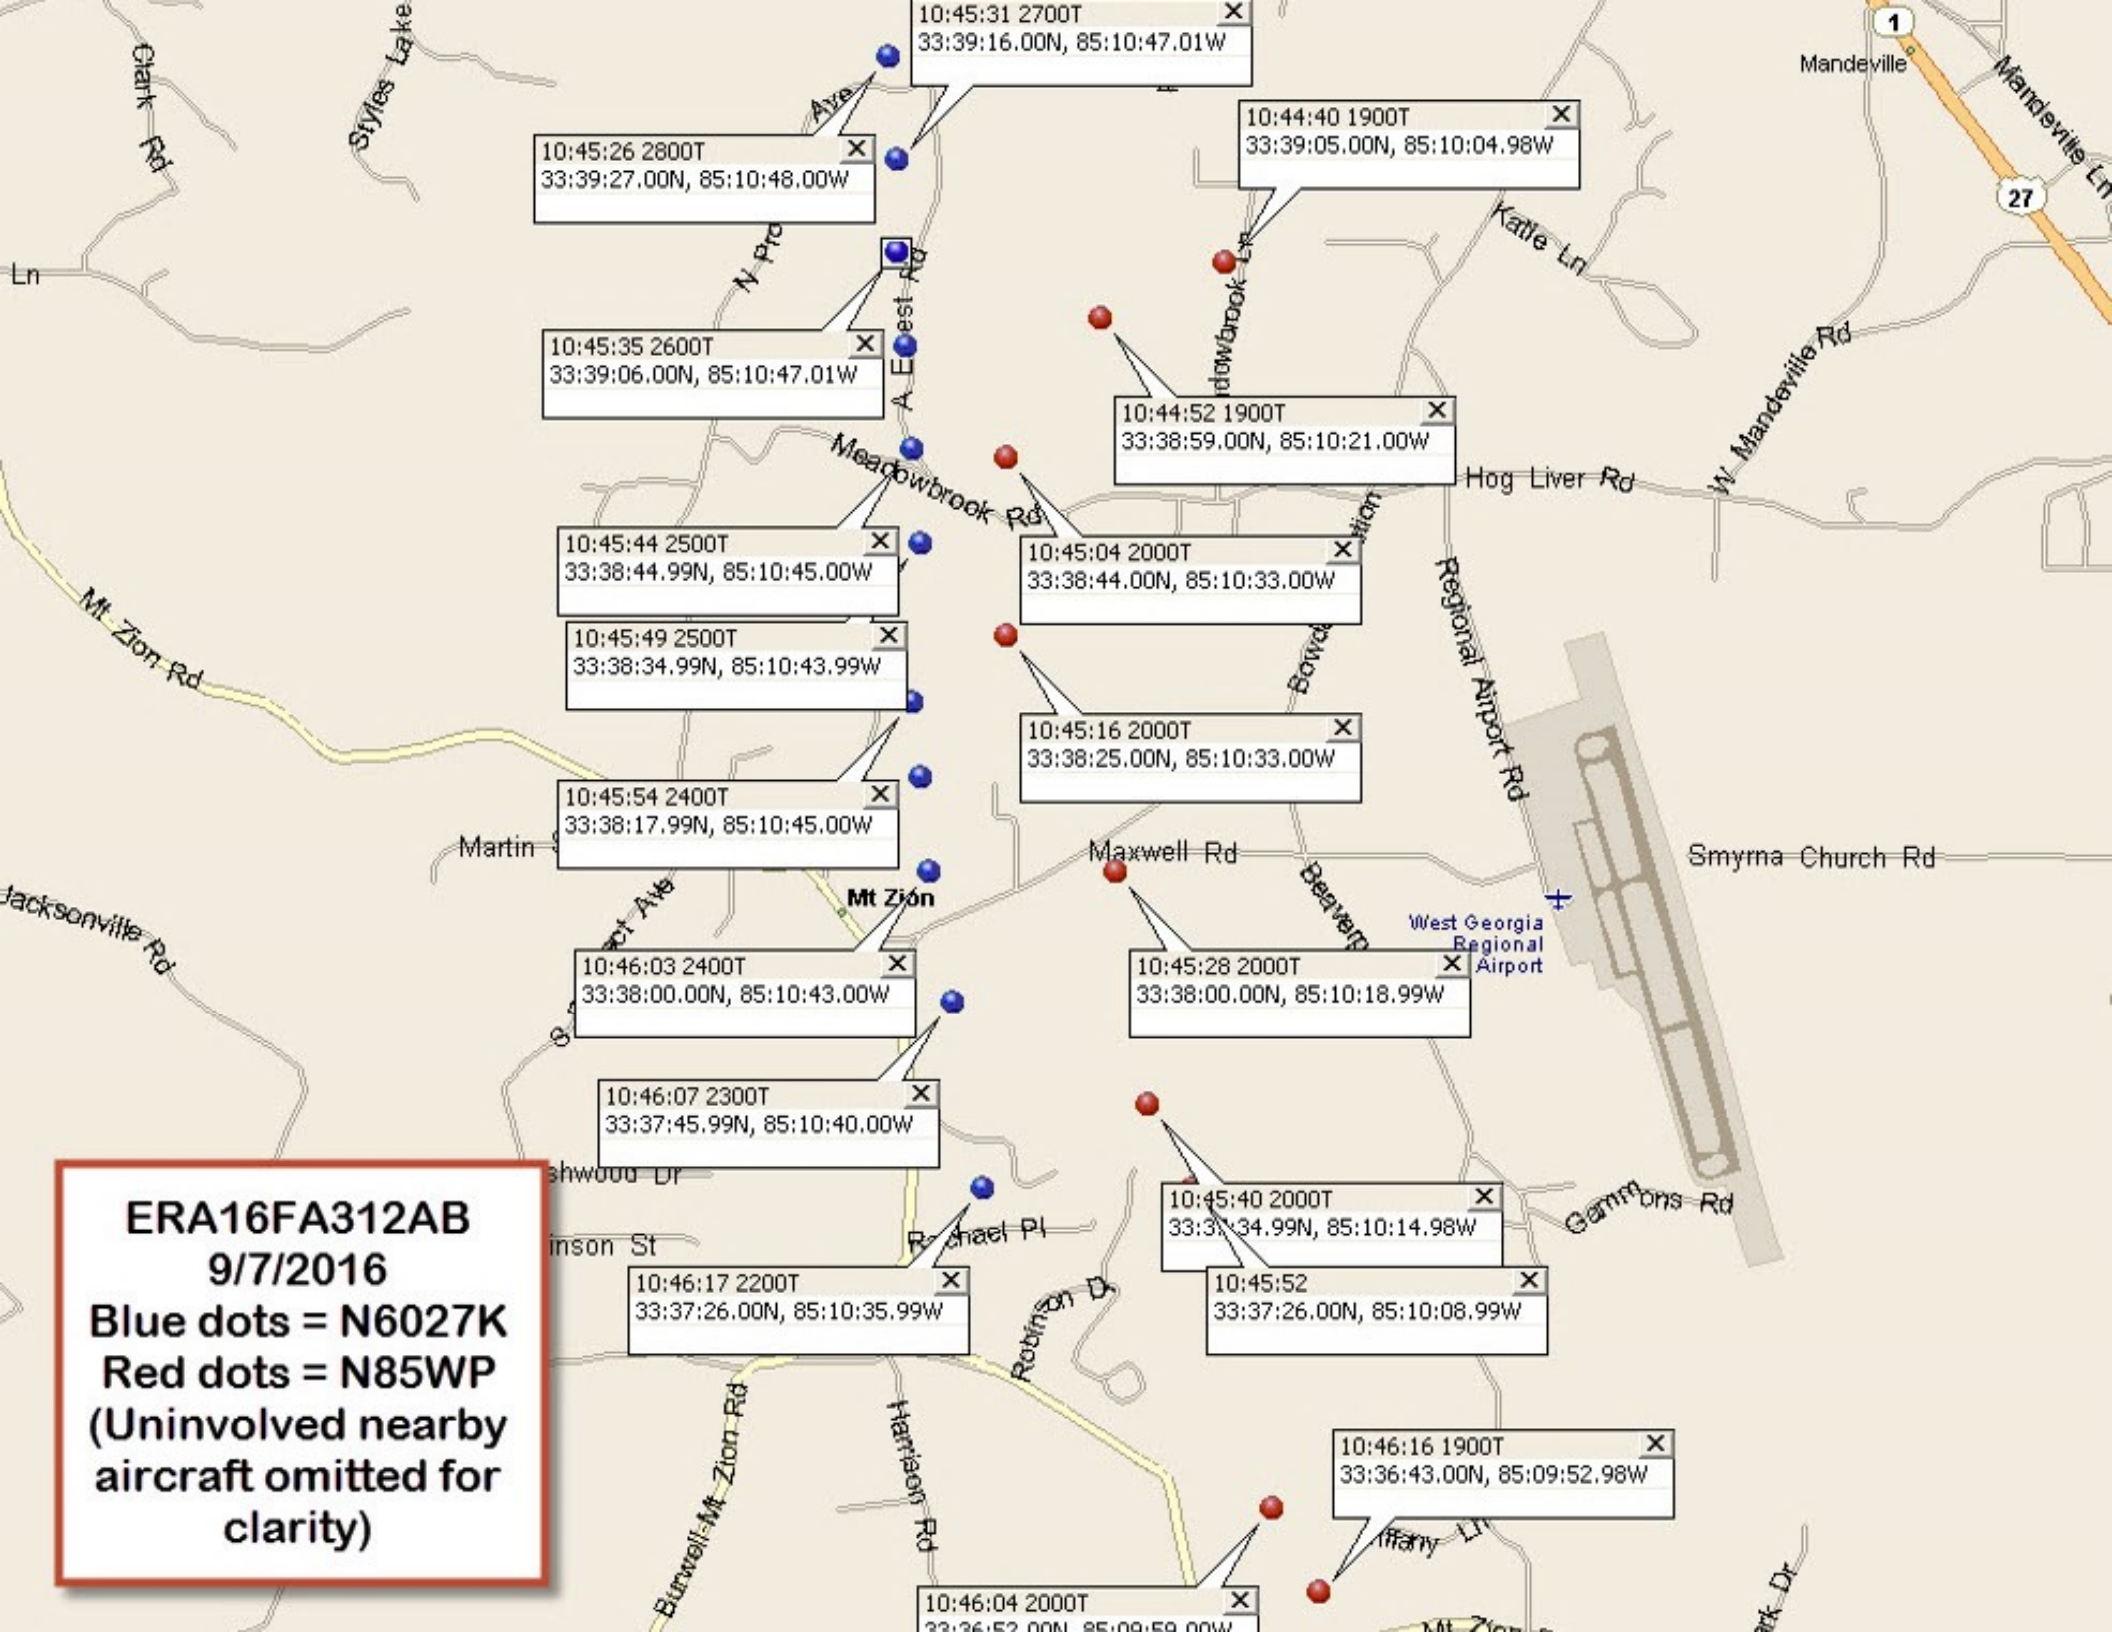

ERA16FA312AB
9/7/2016
 Blue dots = N6027K
 Red dots = N85WP
 (Uninvolved nearby
 aircraft omitted for
 clarity)

10:44:40 3100T
33:41:26.00N, 85:10:53.98W

10:44:40 1900T
33:39:05.00N, 85:10:04.98W

ERA16FA312AB
9/7/2016
Blue dots = N6027K
Red dots = N85WP
(Uninvolved nearby
aircraft omitted for
clarity)

10:46:17 2200T
33:37:26.00N, 85:10:35.99W

10:46:16 1900T
33:36:43.00N, 85:09:52.98W