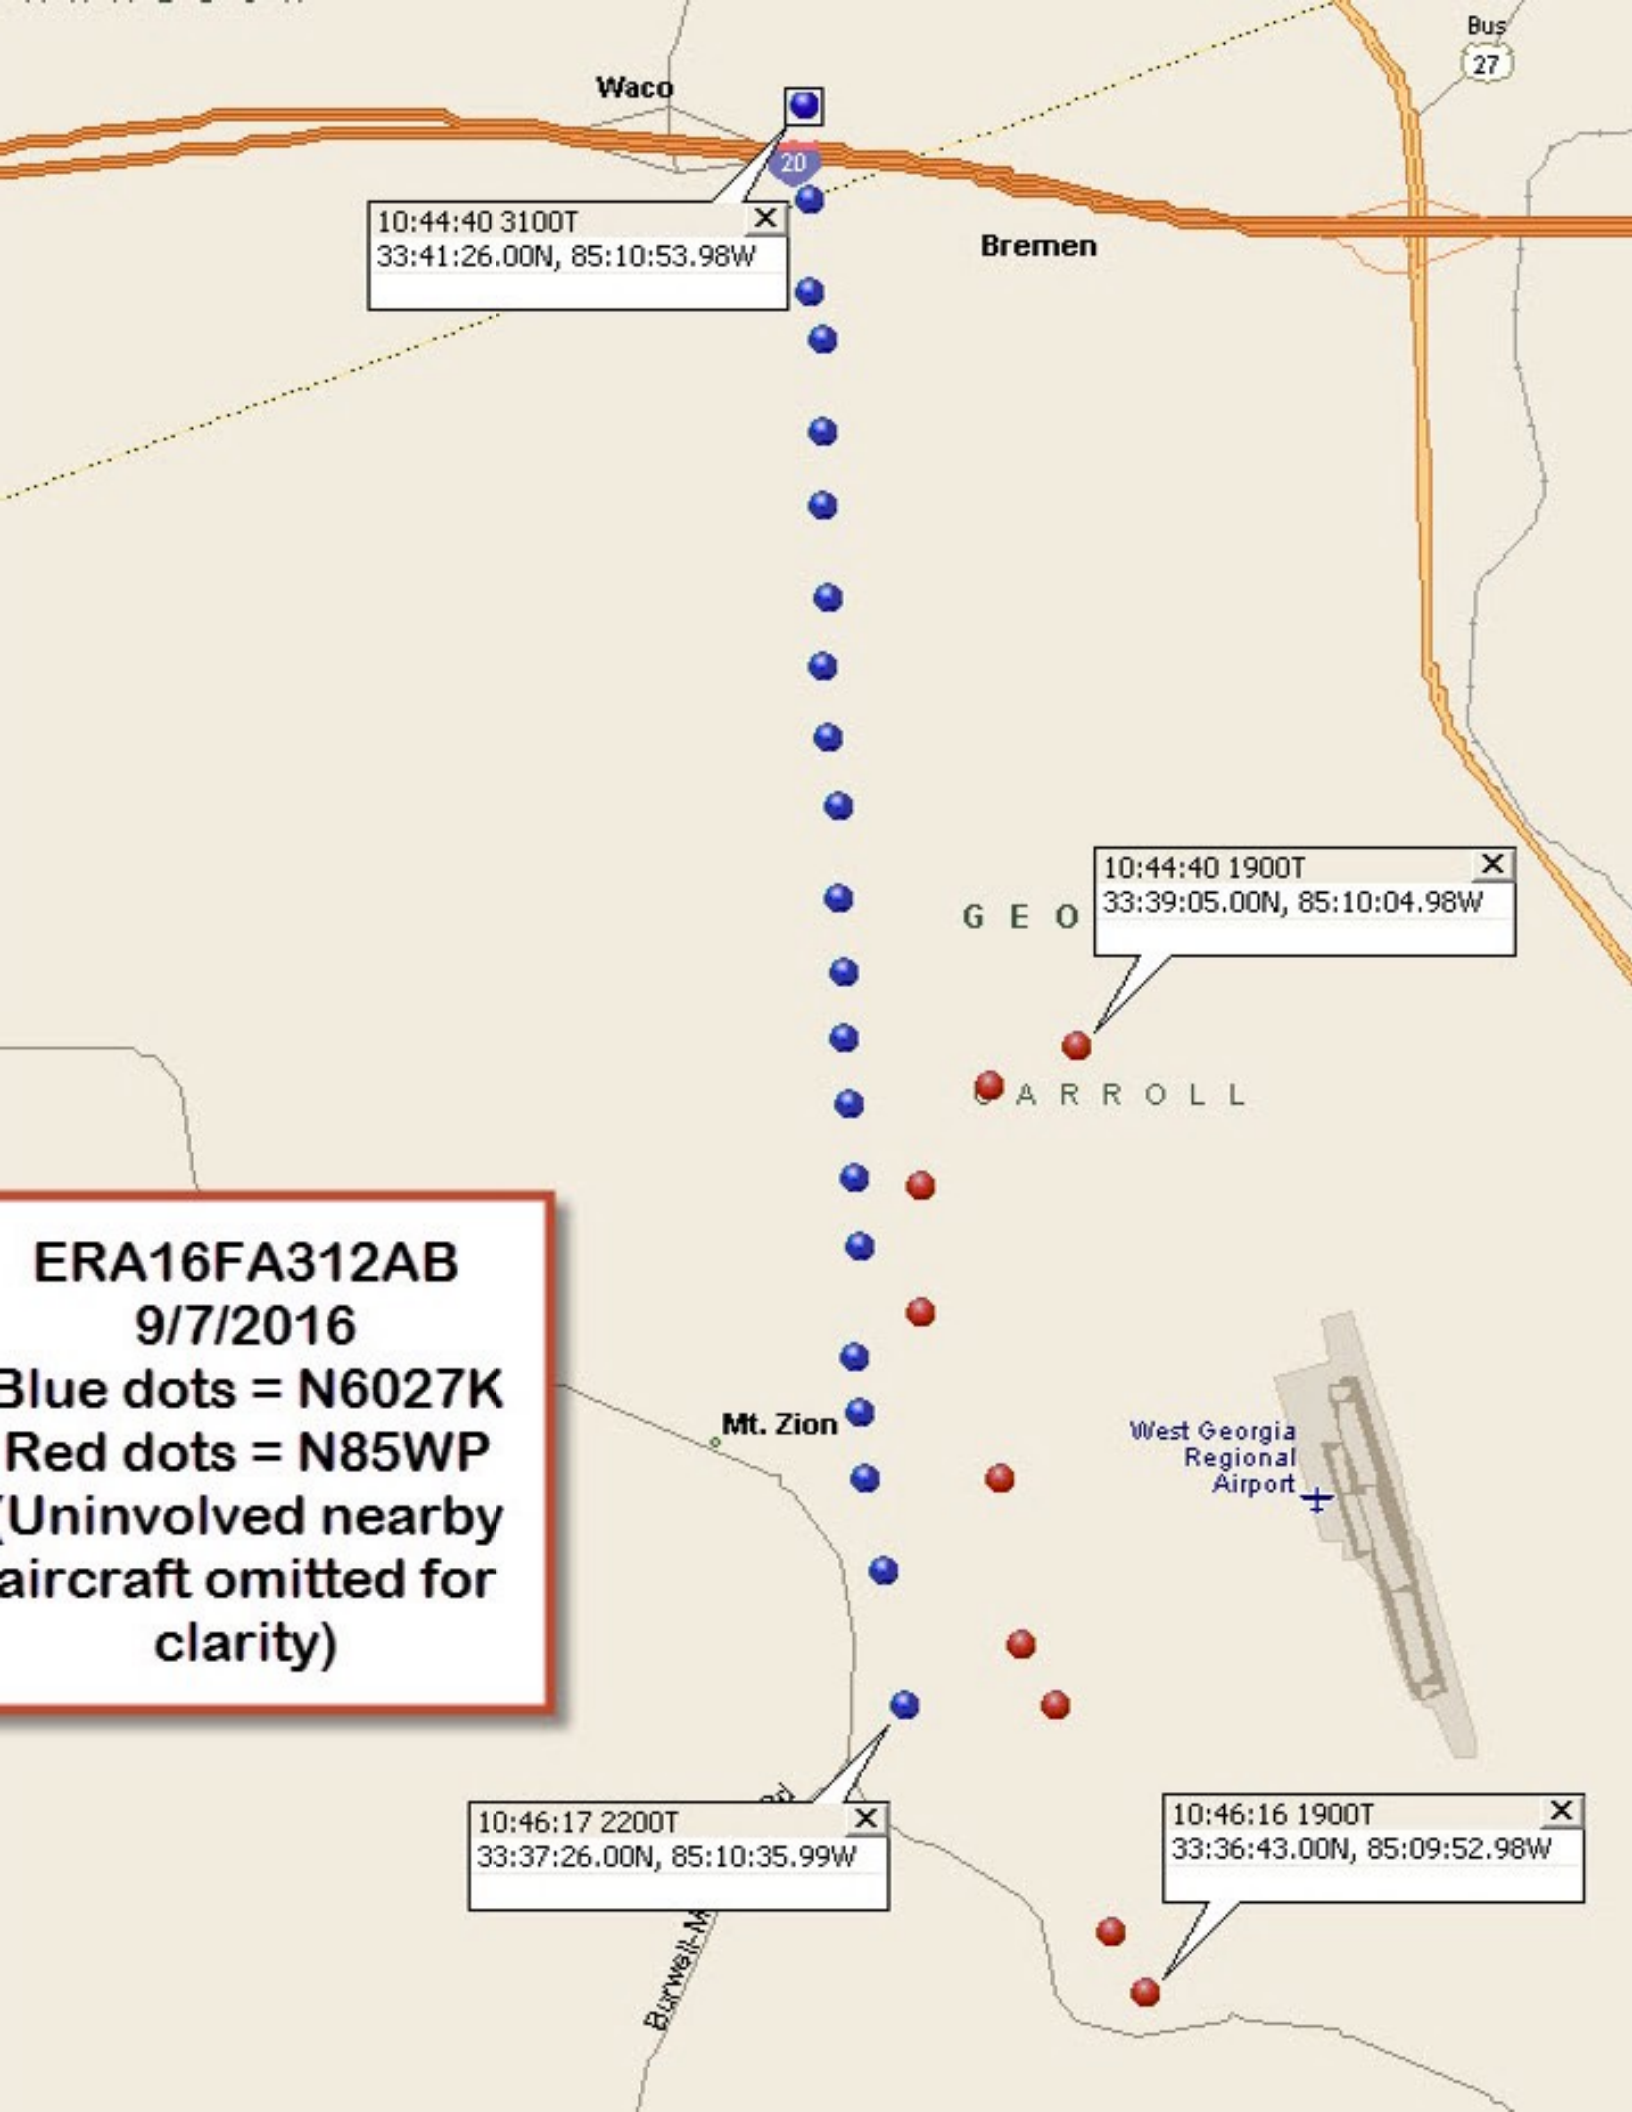

ERA16FA312AB
9/7/2016
 Blue dots = N6027K
 Red dots = N85WP
 (Uninvolved nearby
 aircraft omitted for
 clarity)

10:44:40 3100T
33:41:26.00N, 85:10:53.98W

10:44:40 1900T
33:39:05.00N, 85:10:04.98W

ERA16FA312AB
9/7/2016
Blue dots = N6027K
Red dots = N85WP
(Uninvolved nearby
aircraft omitted for
clarity)

10:46:17 2200T
33:37:26.00N, 85:10:35.99W

10:46:16 1900T
33:36:43.00N, 85:09:52.98W