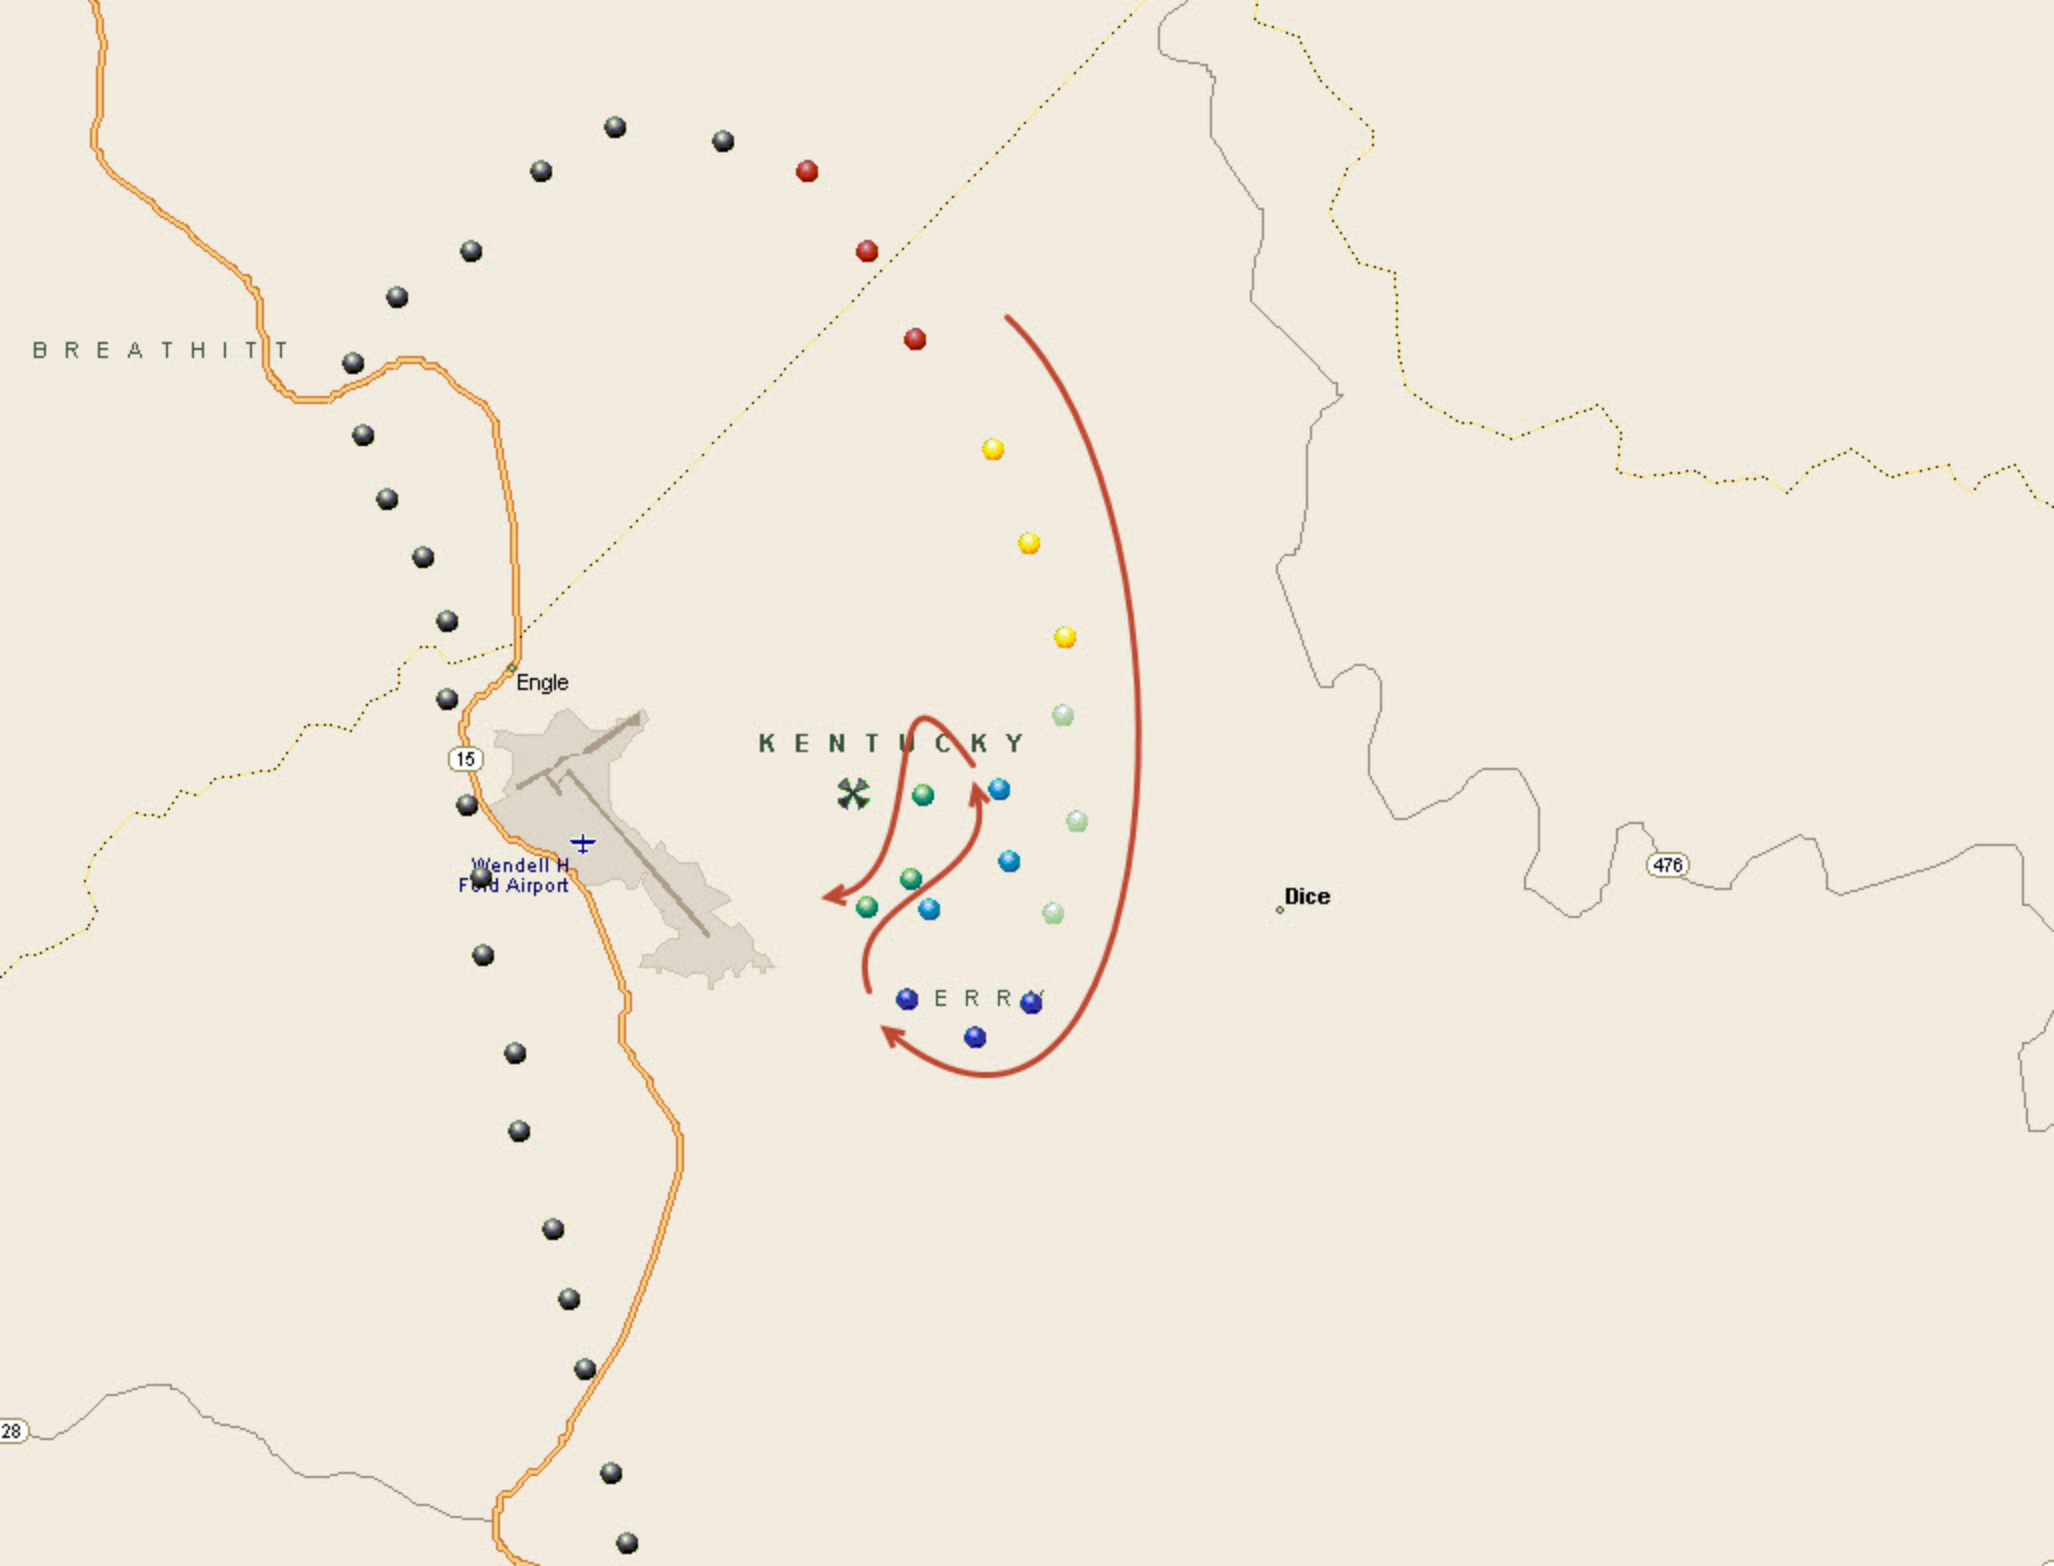

CPF

22:53:26 7100

22:53:38 6800
Accident Site

22:54:02 0

22:49:50 7500

22:49:38 7400

22:48:02 7700

22:53:14 7400

22:49:26 7600

22:51:26 6800

22:52:38 7000

22:50:14 7300

22:50:50 6700

22:52:02 6900

22:51:14 6700

22:49:14 7600

22:52:26 6900

22:48:26 7700

22:52:14 7000

22:49:02 7600

22:48:38 7700

22:48:50 7600

Google earth

BREATHITT

Engle

15

Wendell H. Ford Airport

KENTUCKY

PERRY

Dice

476

28