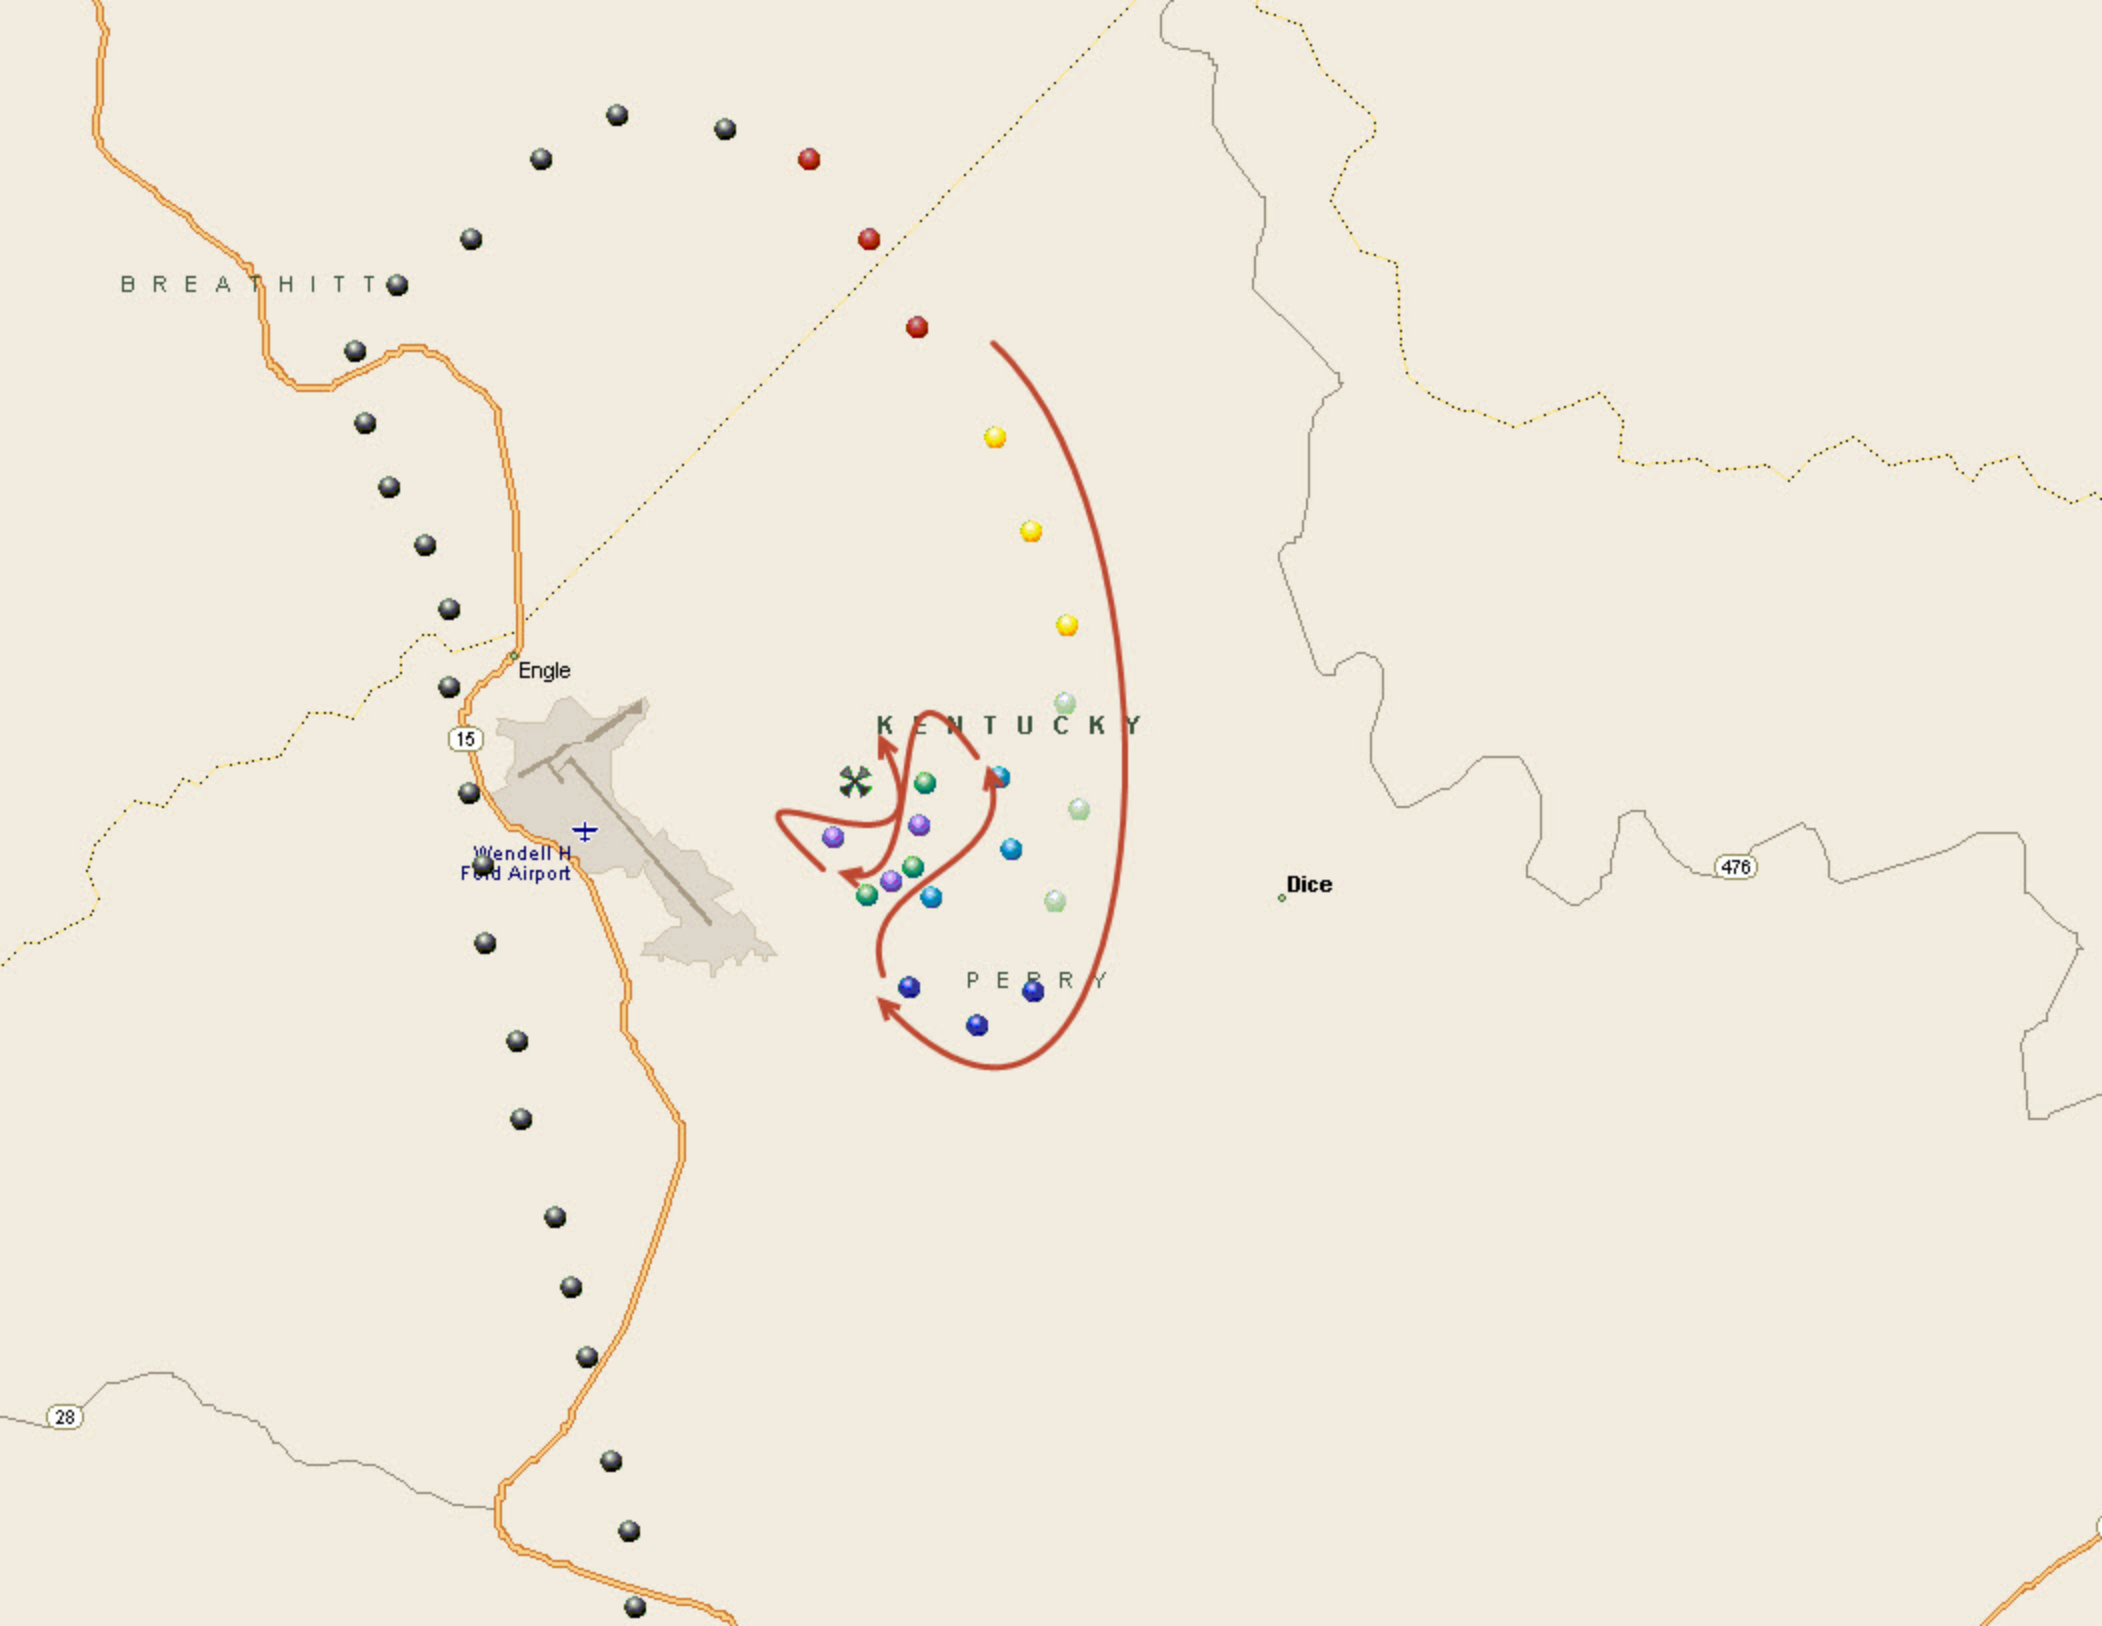

CPF

22:53:26 7100

22:53:38 6800
Accident Site

22:54:02 0

22:49:50 7500

22:49:38 7400

22:48:02 7700

22:53:14 7400

22:49:26 7600

22:51:26 6800

22:52:38 7000

22:50:14 7300

22:50:50 6700

22:52:02 6900

22:51:14 6700

22:49:14 7600

22:52:26 6900

22:48:26 7700

22:52:14 7000

22:49:02 7600

22:48:38 7700

22:48:50 7600

Google earth

BREATHITT

Engle

15

Wendell H. Ford Airport

KENTUCKY

PERRY

Dice

476

28