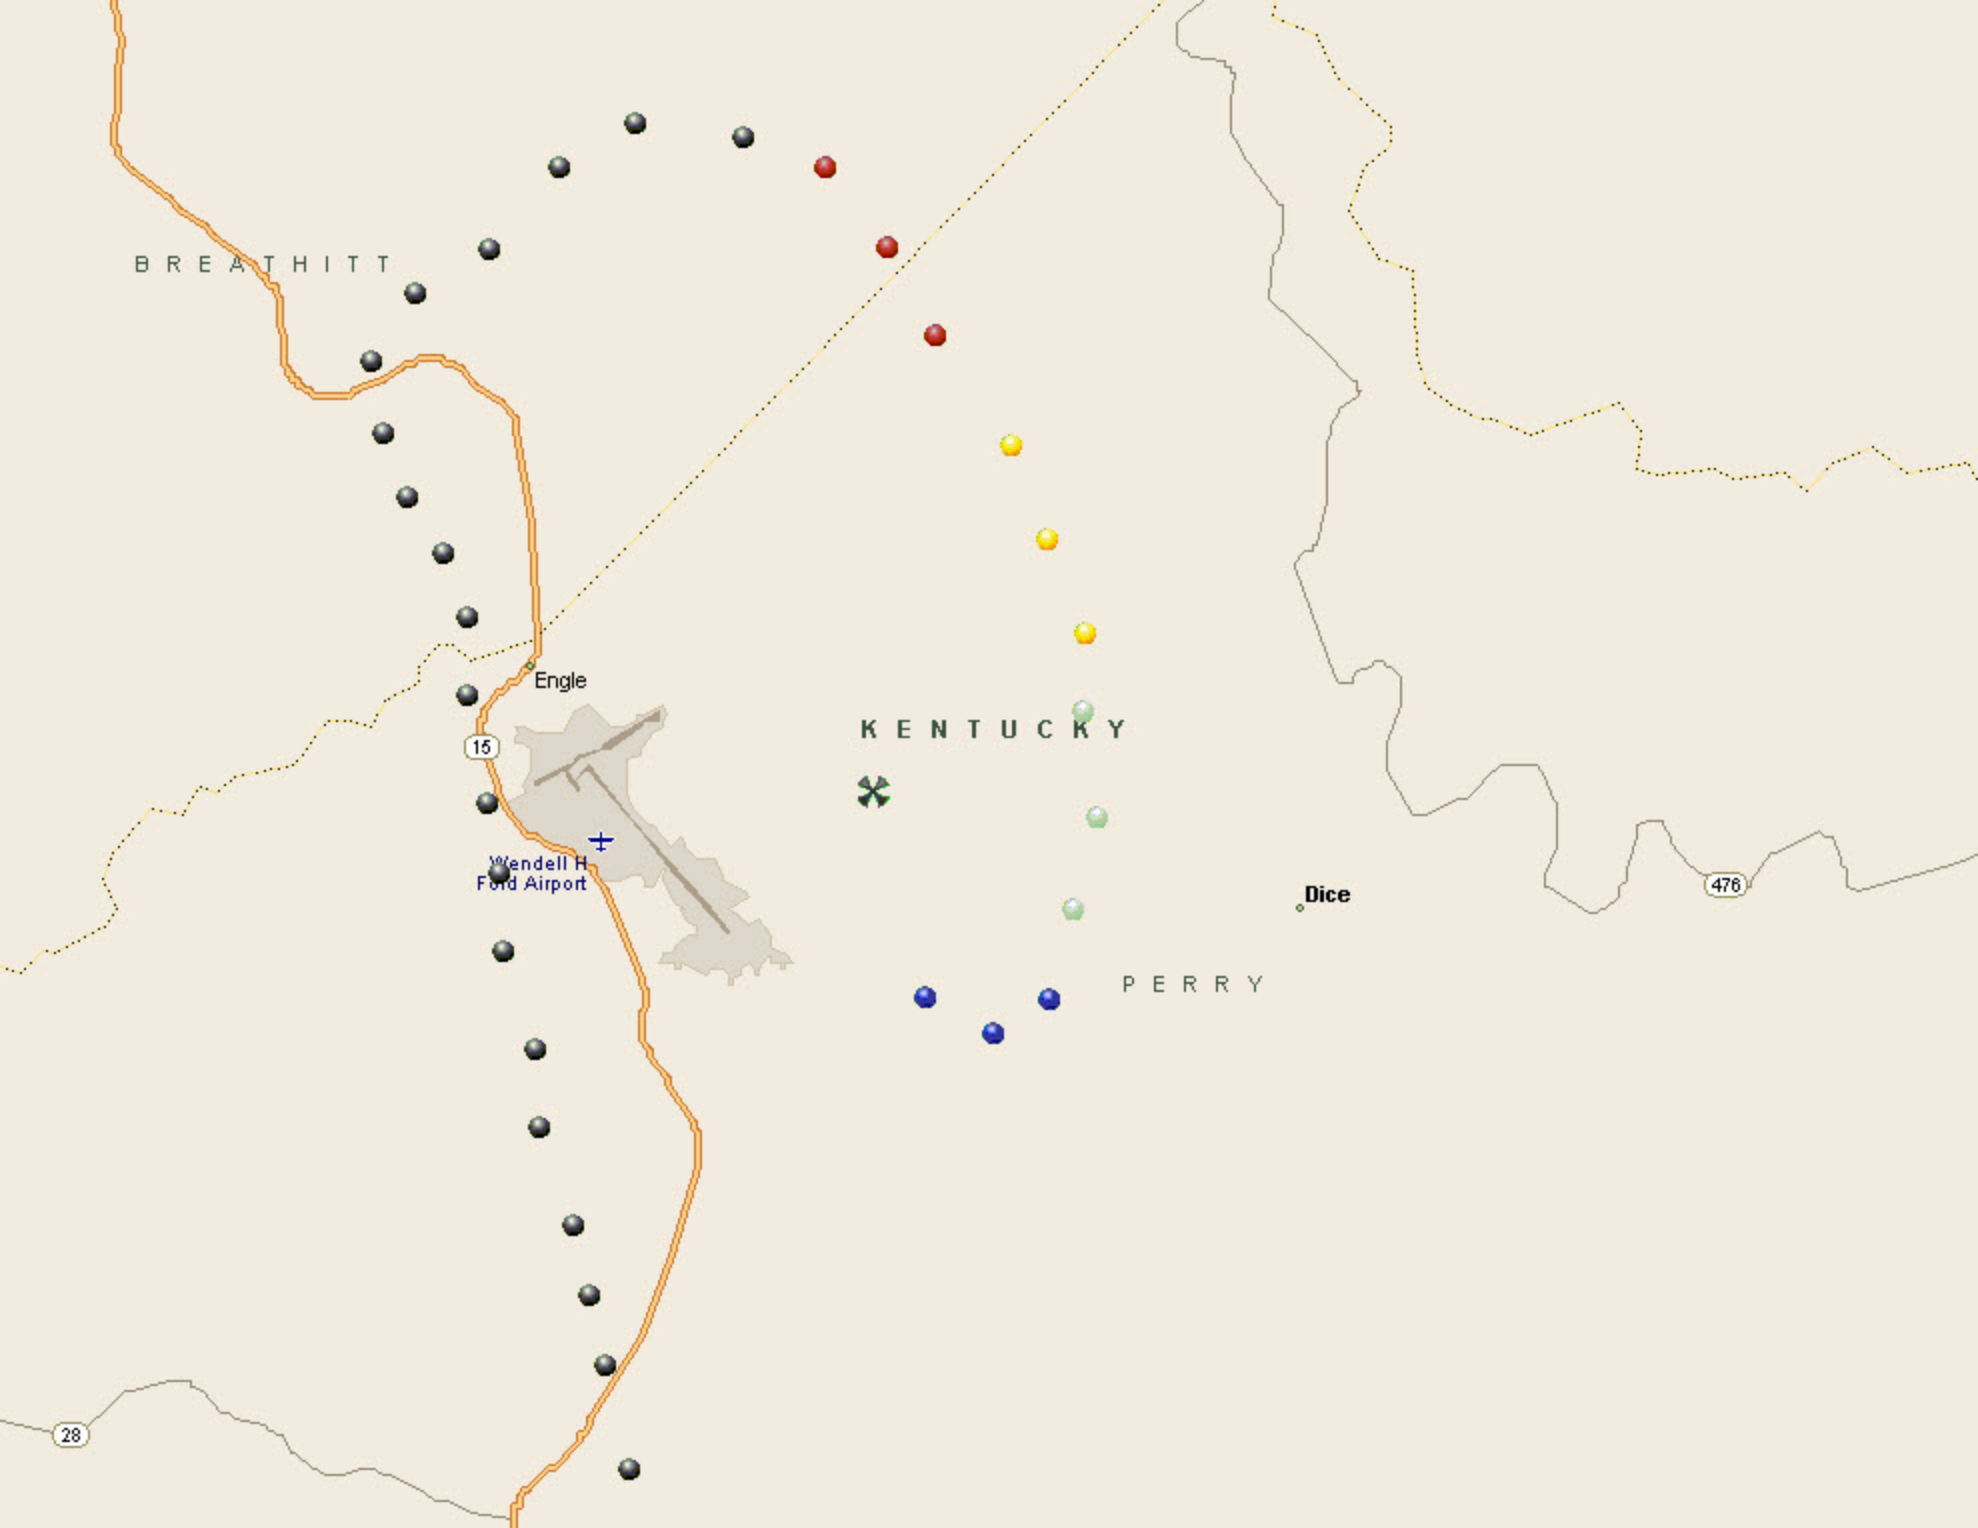

22:49:26 7600

22:51:26 6800

22:52:38 7000

22:50:14 7300

22:50:50 6700

22:52:02 6900

22:51:14 6700

22:49:14 7600

22:52:26 6900

22:48:26 7700

22:52:14 7000

22:49:02 7600

22:48:38 7700

22:48:50 7600

Google earth

BREATHITT

Engle

15

Wendell H. Ford Airport

KENTUCKY

PERRY

Dice

476

28

2446

Lost O

pk-Dice Rd

2446

Cockerell-Fort-Noble-Branch Rd

Emory Ln

Boggs Ln

267