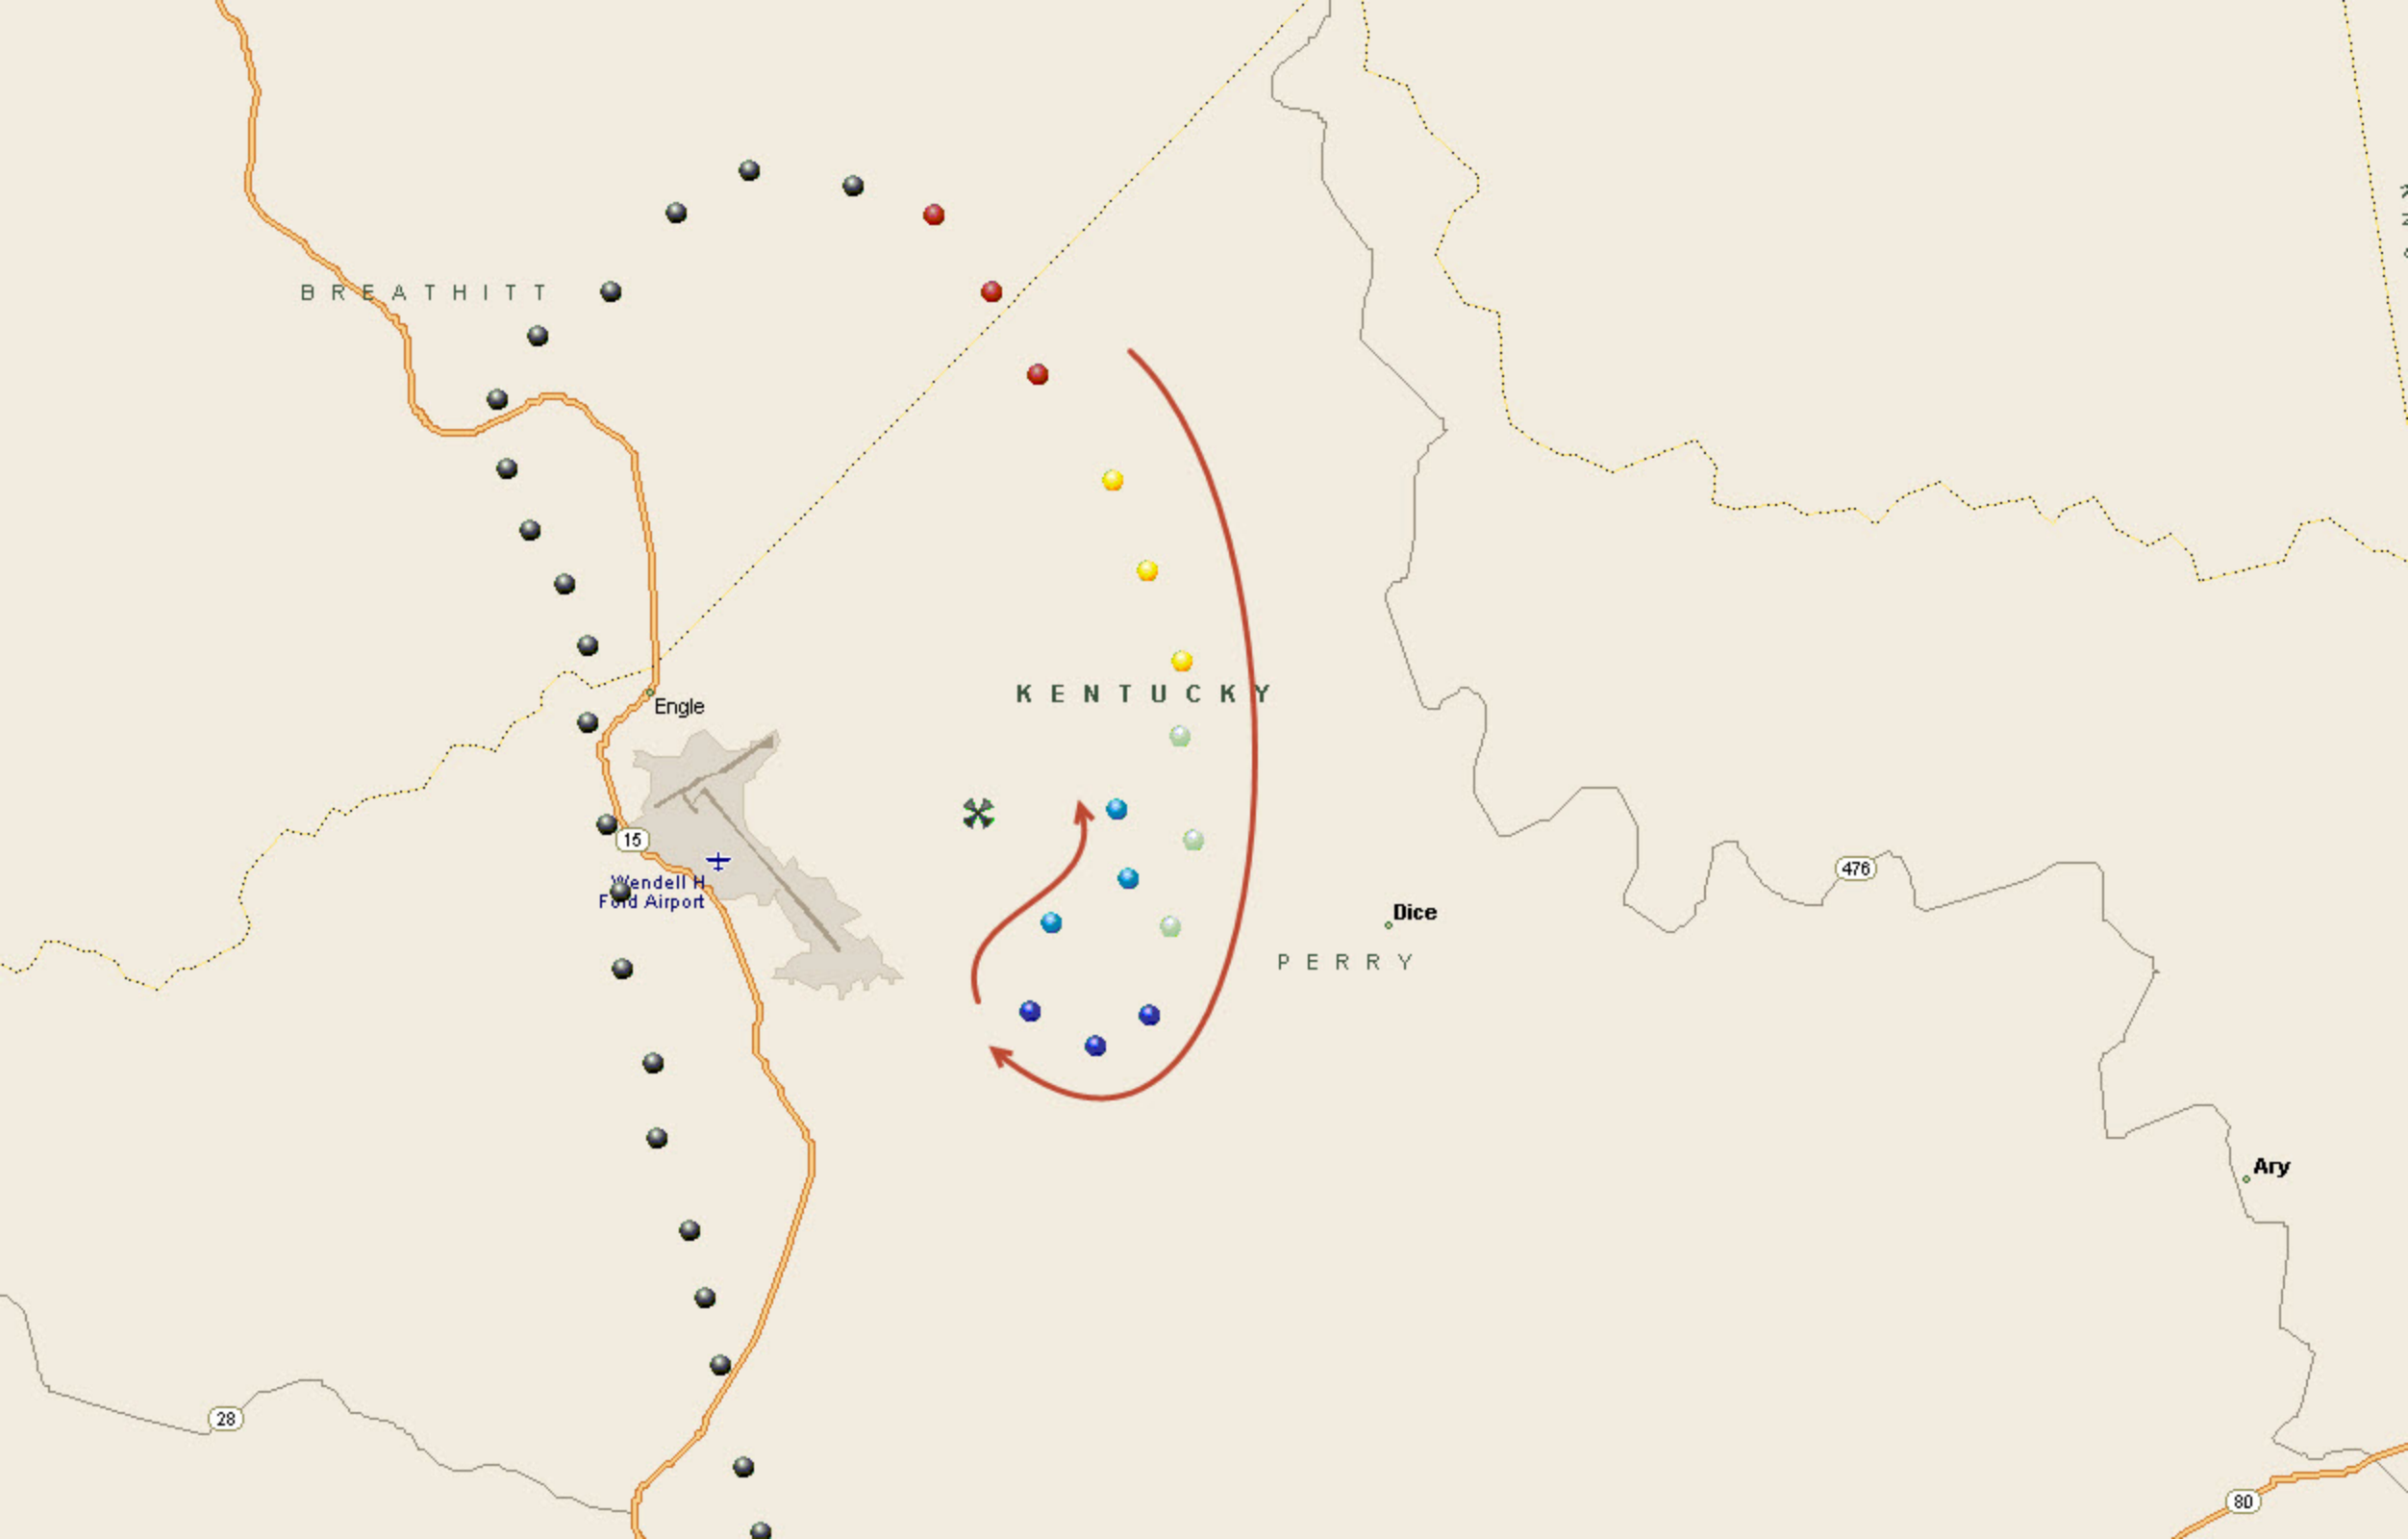

CPF

22:53:26 7100

22:53:38 6800
Accident Site

22:54:02 0

22:49:50 7500

22:49:38 7400

22:48:02 7700

22:53:14 7400

22:49:26 7600

22:51:26 6800

22:52:38 7000

22:50:14 7300

22:50:50 6700

22:52:02 6900

22:51:14 6700

22:49:14 7600

22:52:26 6900

22:48:26 7700

22:52:14 7000

22:49:02 7600

22:48:38 7700

22:48:50 7600

Google earth

BREATHITT

2446

Lost O

pk-Dice Rd

2446

Cockerell-Fort-Noble-Branch Rd

Emory Ln

Boggs Ln

267