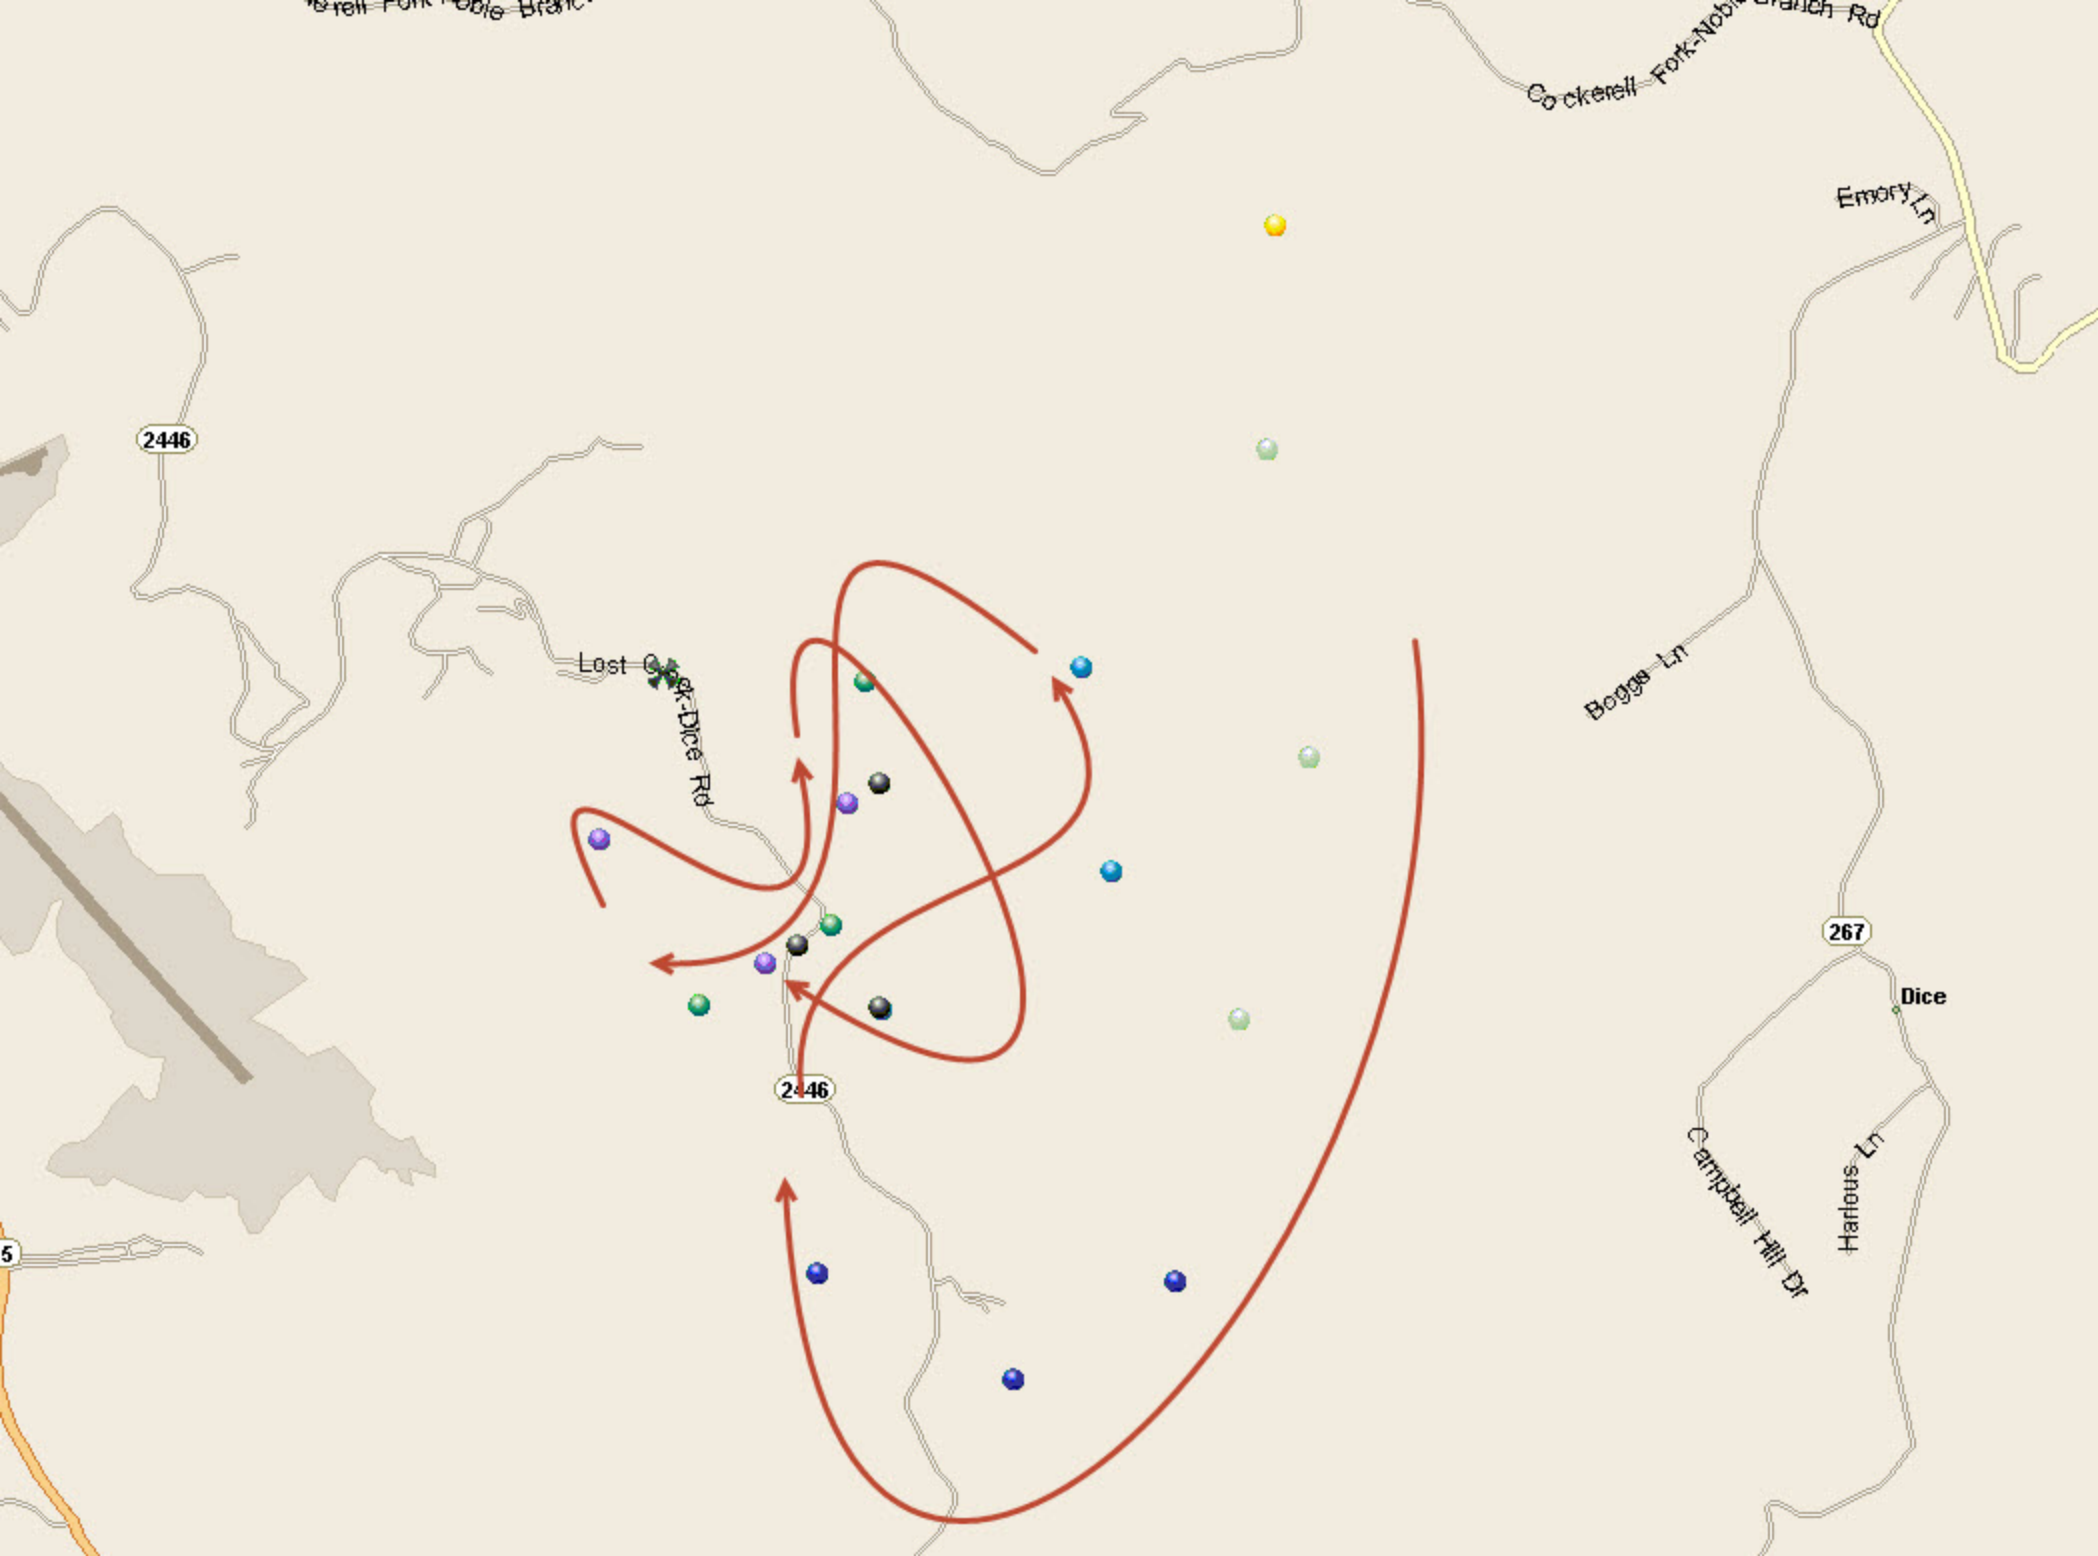

22:49:26 7600

22:51:26 6800

22:52:38 7000

22:50:14 7300

22:50:50 6700

22:52:02 6900

22:51:14 6700

22:49:14 7600

22:52:26 6900

22:48:26 7700

22:52:14 7000

22:49:02 7600

22:48:38 7700

22:48:50 7600

Google earth

BREATHITT

Engle

15

Wendell H. Ford Airport

KENTUCKY

PERRY

Dice

476

28

2446

Lost O

pk-Dice Rd

2446

Cockerell-Fort-Noble-Branch Rd

Emory Ln

Boggs Ln

267