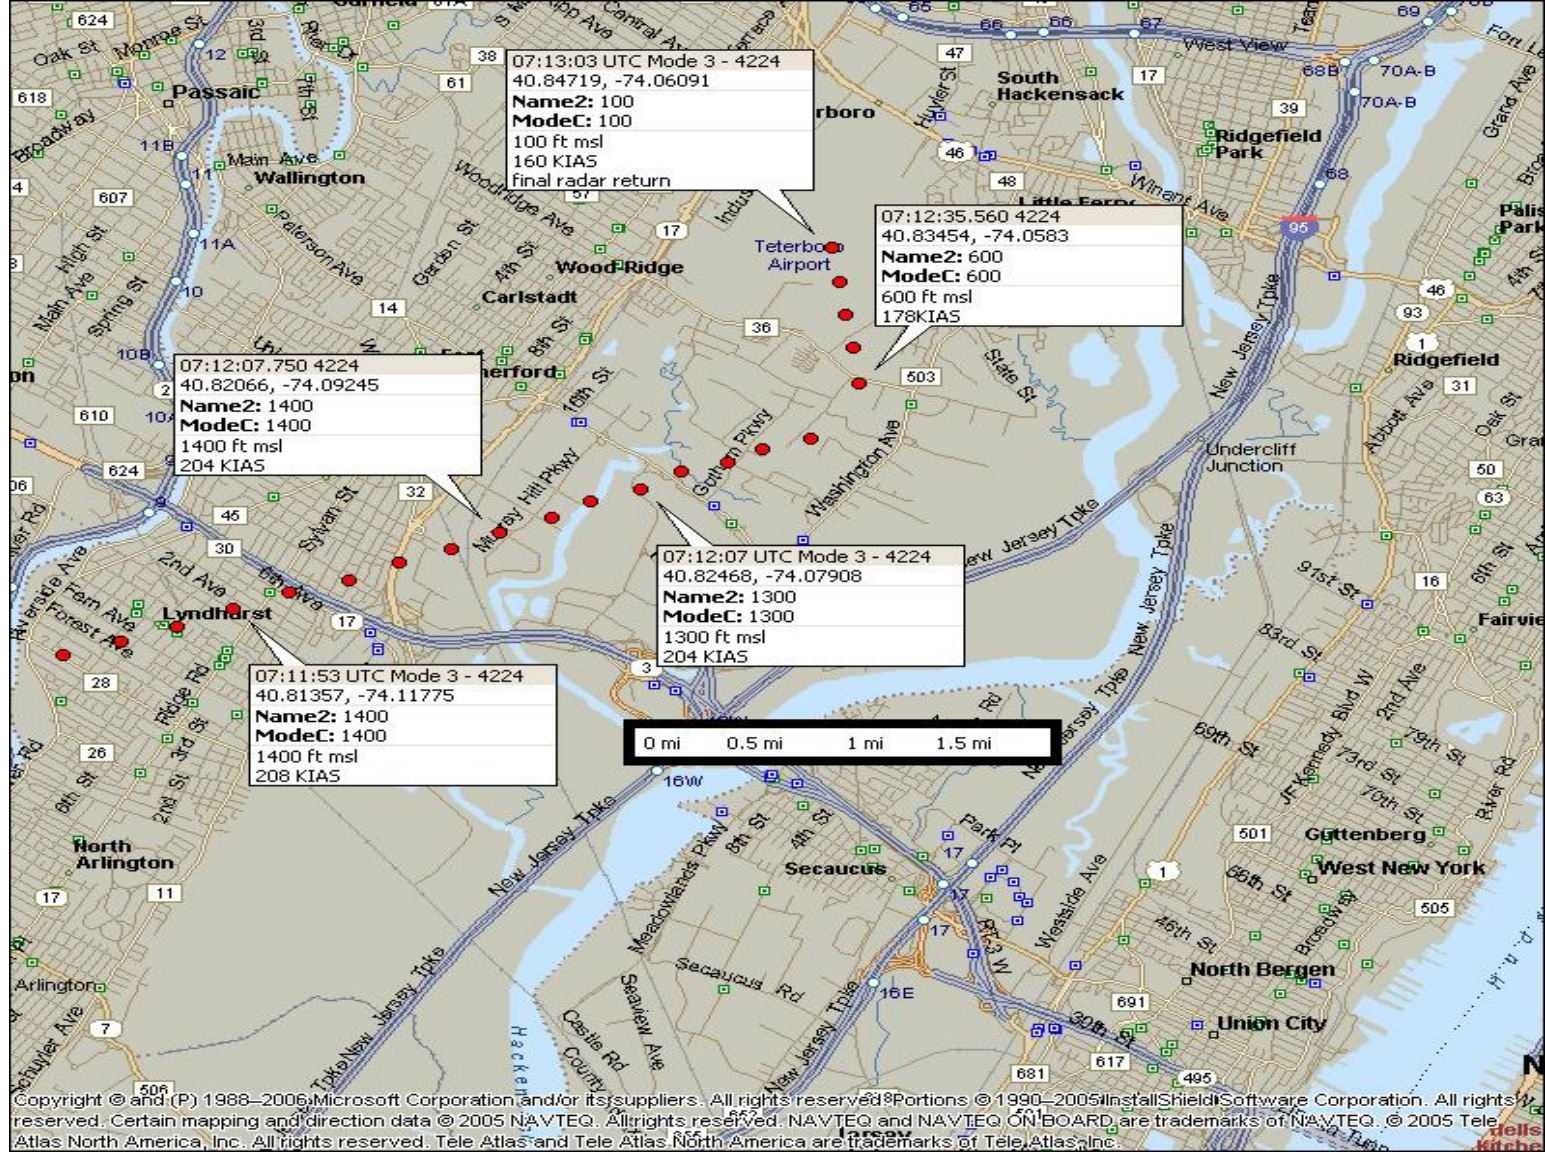

Flight path of LBQ900
as recorded by FAA
ASR-9 Radar located at
Newark International
Airport (EWR) at
Lat: N40-40-23.63,
Long: W074-11-08.69

Flight path of LBQ900
indicated by red dots.

ERA09LA469

N167TB/BE58 operating as LBQ900

August 21, 2009

Teterboro Airport, Teterboro, NJ