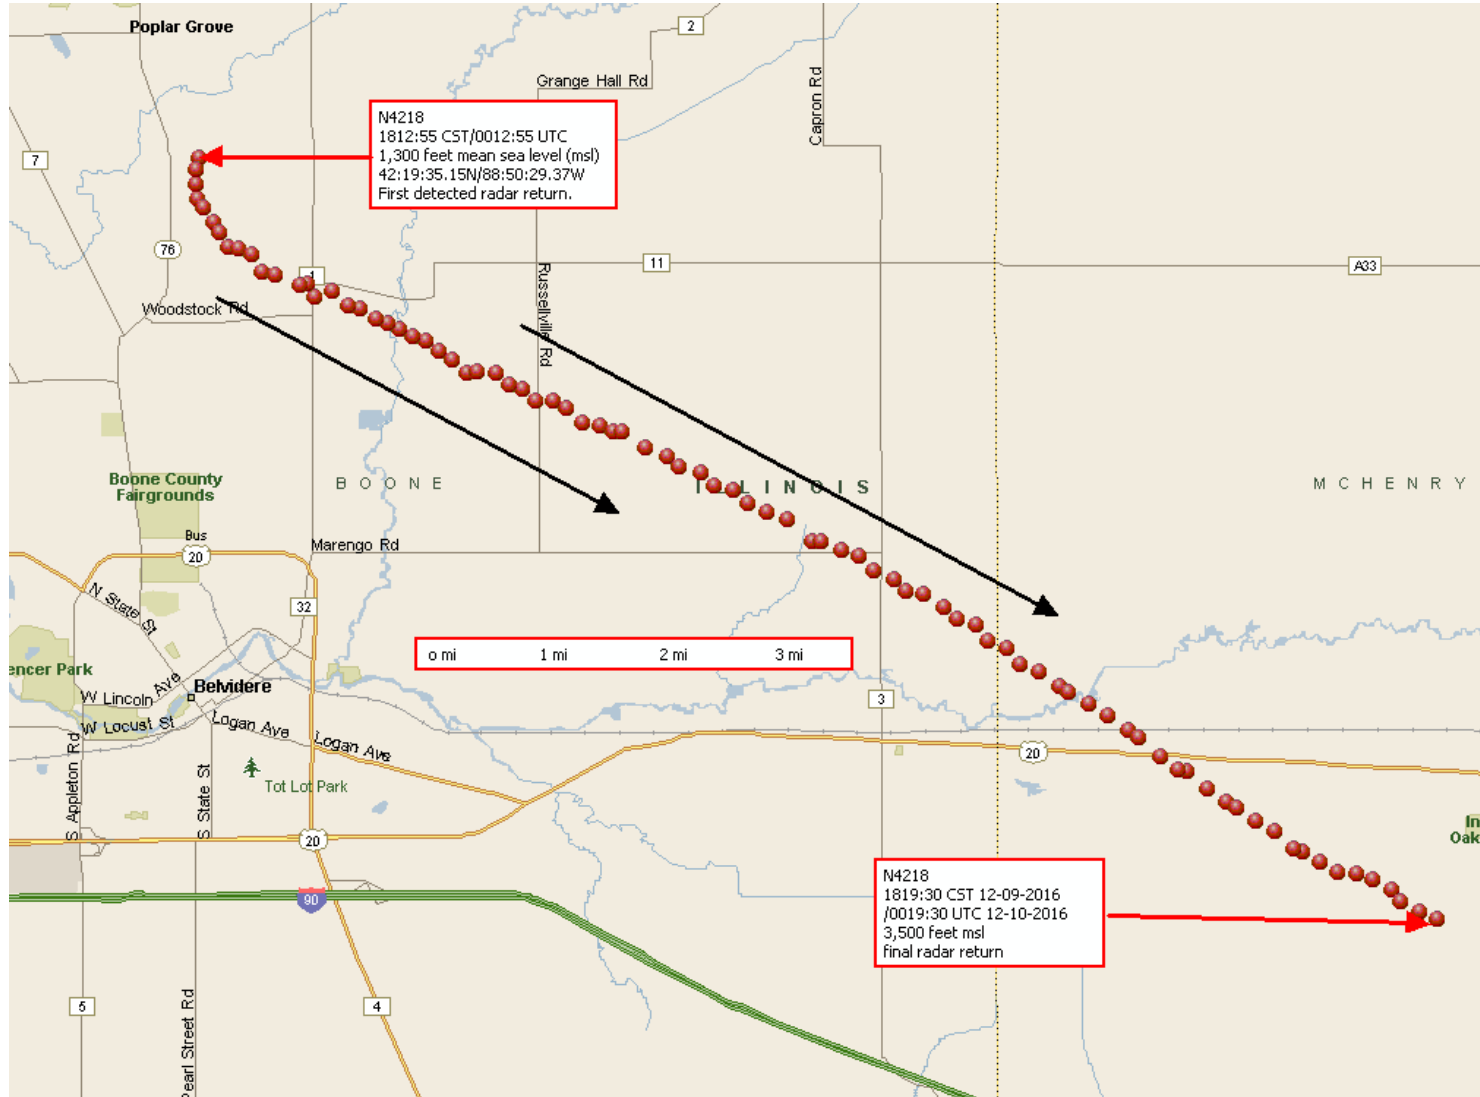

NTSB Investigation CEN17FA053
N4218 – Zodiac CH-601XL
Marengo, Illinois
December 9, 2016

CEN17FA053

The radar flight track of N4218, a Zodiac CH-601XL, is indicated by red dots.

Radar data was derived from the Rockford, Illinois airport surveillance radar (ASR) located at 42:11:09.73N/089:06:39.01W

The direction of flight is indicated by black arrows.

N4218
December 9, 2016
Morengo, IL

CEN16FA053

The radar flight track of N4218, a Zodiac CH-601XL, is indicated by red dots.

Radar data was derived from the Rockford, Illinois airport surveillance radar (ASR) located at 42:11:09.73N/089:06:39.01W

The direction of flight is indicated by black arrows.

The accident site is indicated by a red flag.

N4218
December 9, 2016
Morengo, IL