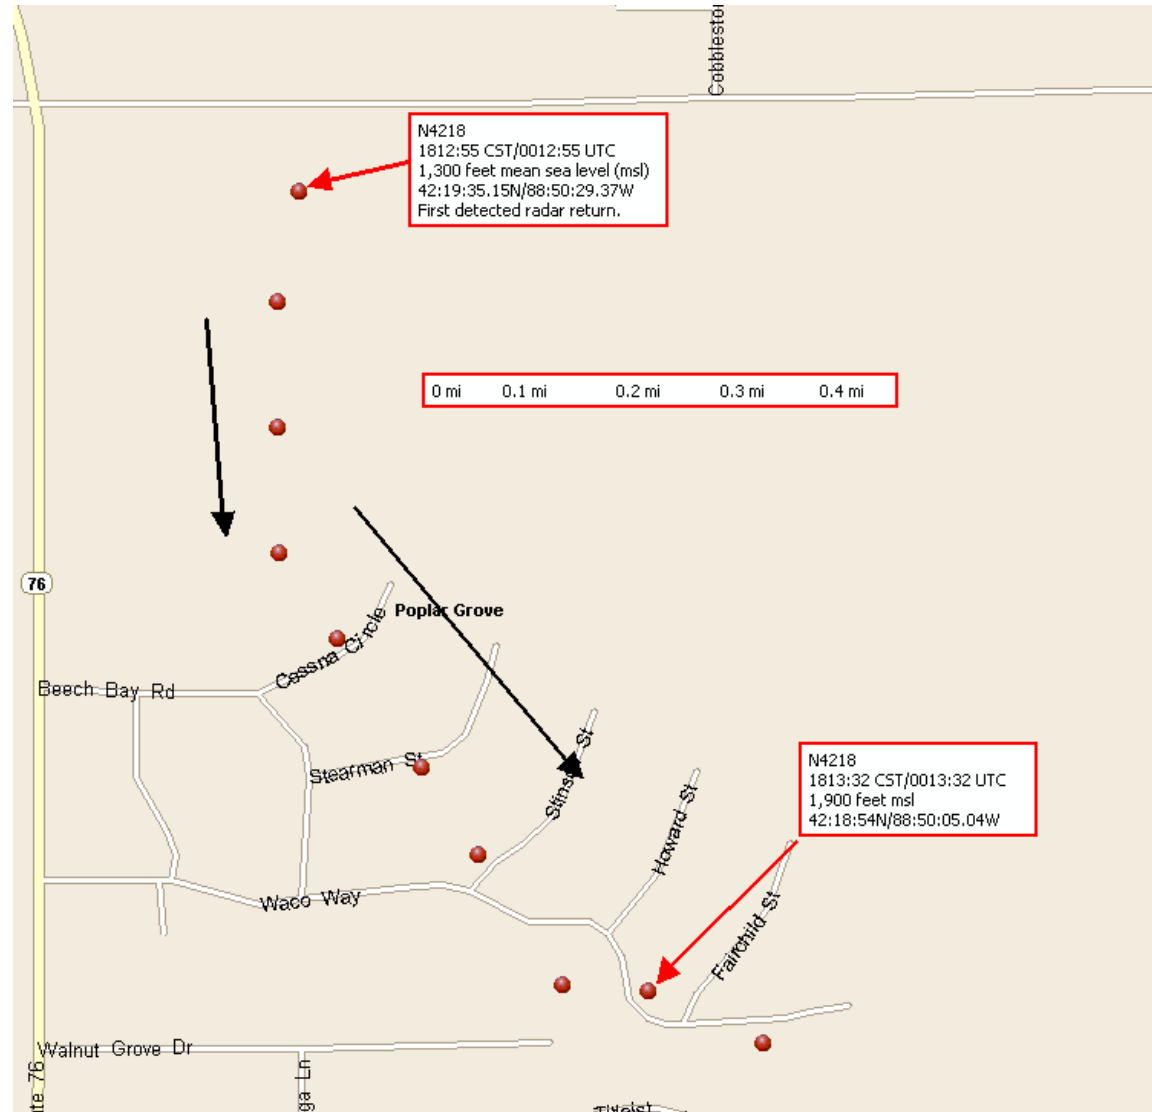

NTSB Investigation CEN17FA053
N4218 – Zodiac CH-601XL
Marengo, Illinois
December 9, 2016

CEN17FA053

The radar flight track of N4218, a Zodiac CH-601XL, is indicated by red dots.

Radar data was derived from the Rockford, Illinois airport surveillance radar (ASR) located at 42:11:09.73N/089:06:39.01W

The direction of flight is indicated by black arrows.

N4218
December 9, 2016
Morengo, IL

CEN16FA053

The radar flight track of N4218, a Zodiac CH-601XL, is indicated by red dots.

Radar data was derived from the Rockford, Illinois airport surveillance radar (ASR) located at 42:11:09.73N/089:06:39.01W

The direction of flight is indicated by black arrows.

The accident site is indicated by a red flag.

N4218
December 9, 2016
Morengo, IL