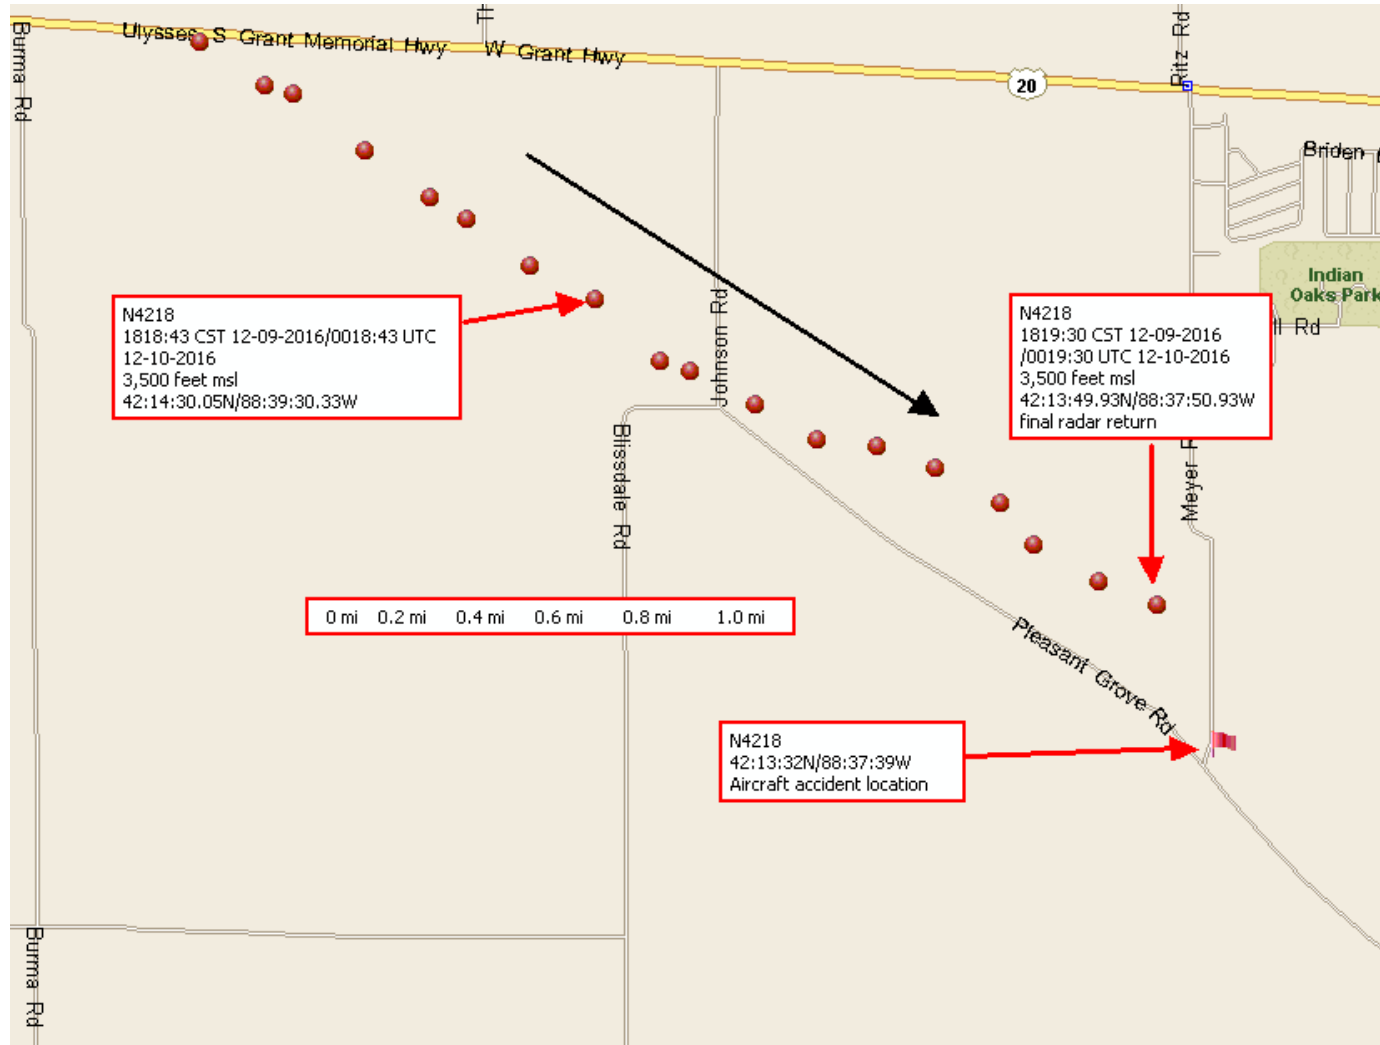

NTSB Investigation CEN17FA053
N4218 – Zodiac CH-601XL
Marengo, Illinois
December 9, 2016

CEN17FA053

The radar flight track of N4218, a Zodiac CH-601XL, is indicated by red dots.

Radar data was derived from the Rockford, Illinois airport surveillance radar (ASR) located at 42:11:09.73N/089:06:39.01W

The direction of flight is indicated by black arrows.

N4218
December 9, 2016
Morengo, IL

CEN16FA053

The radar flight track of N4218, a Zodiac CH-601XL, is indicated by red dots.

Radar data was derived from the Rockford, Illinois airport surveillance radar (ASR) located at 42:11:09.73N/089:06:39.01W

The direction of flight is indicated by black arrows.

The accident site is indicated by a red flag.

N4218
December 9, 2016
Morengo, IL