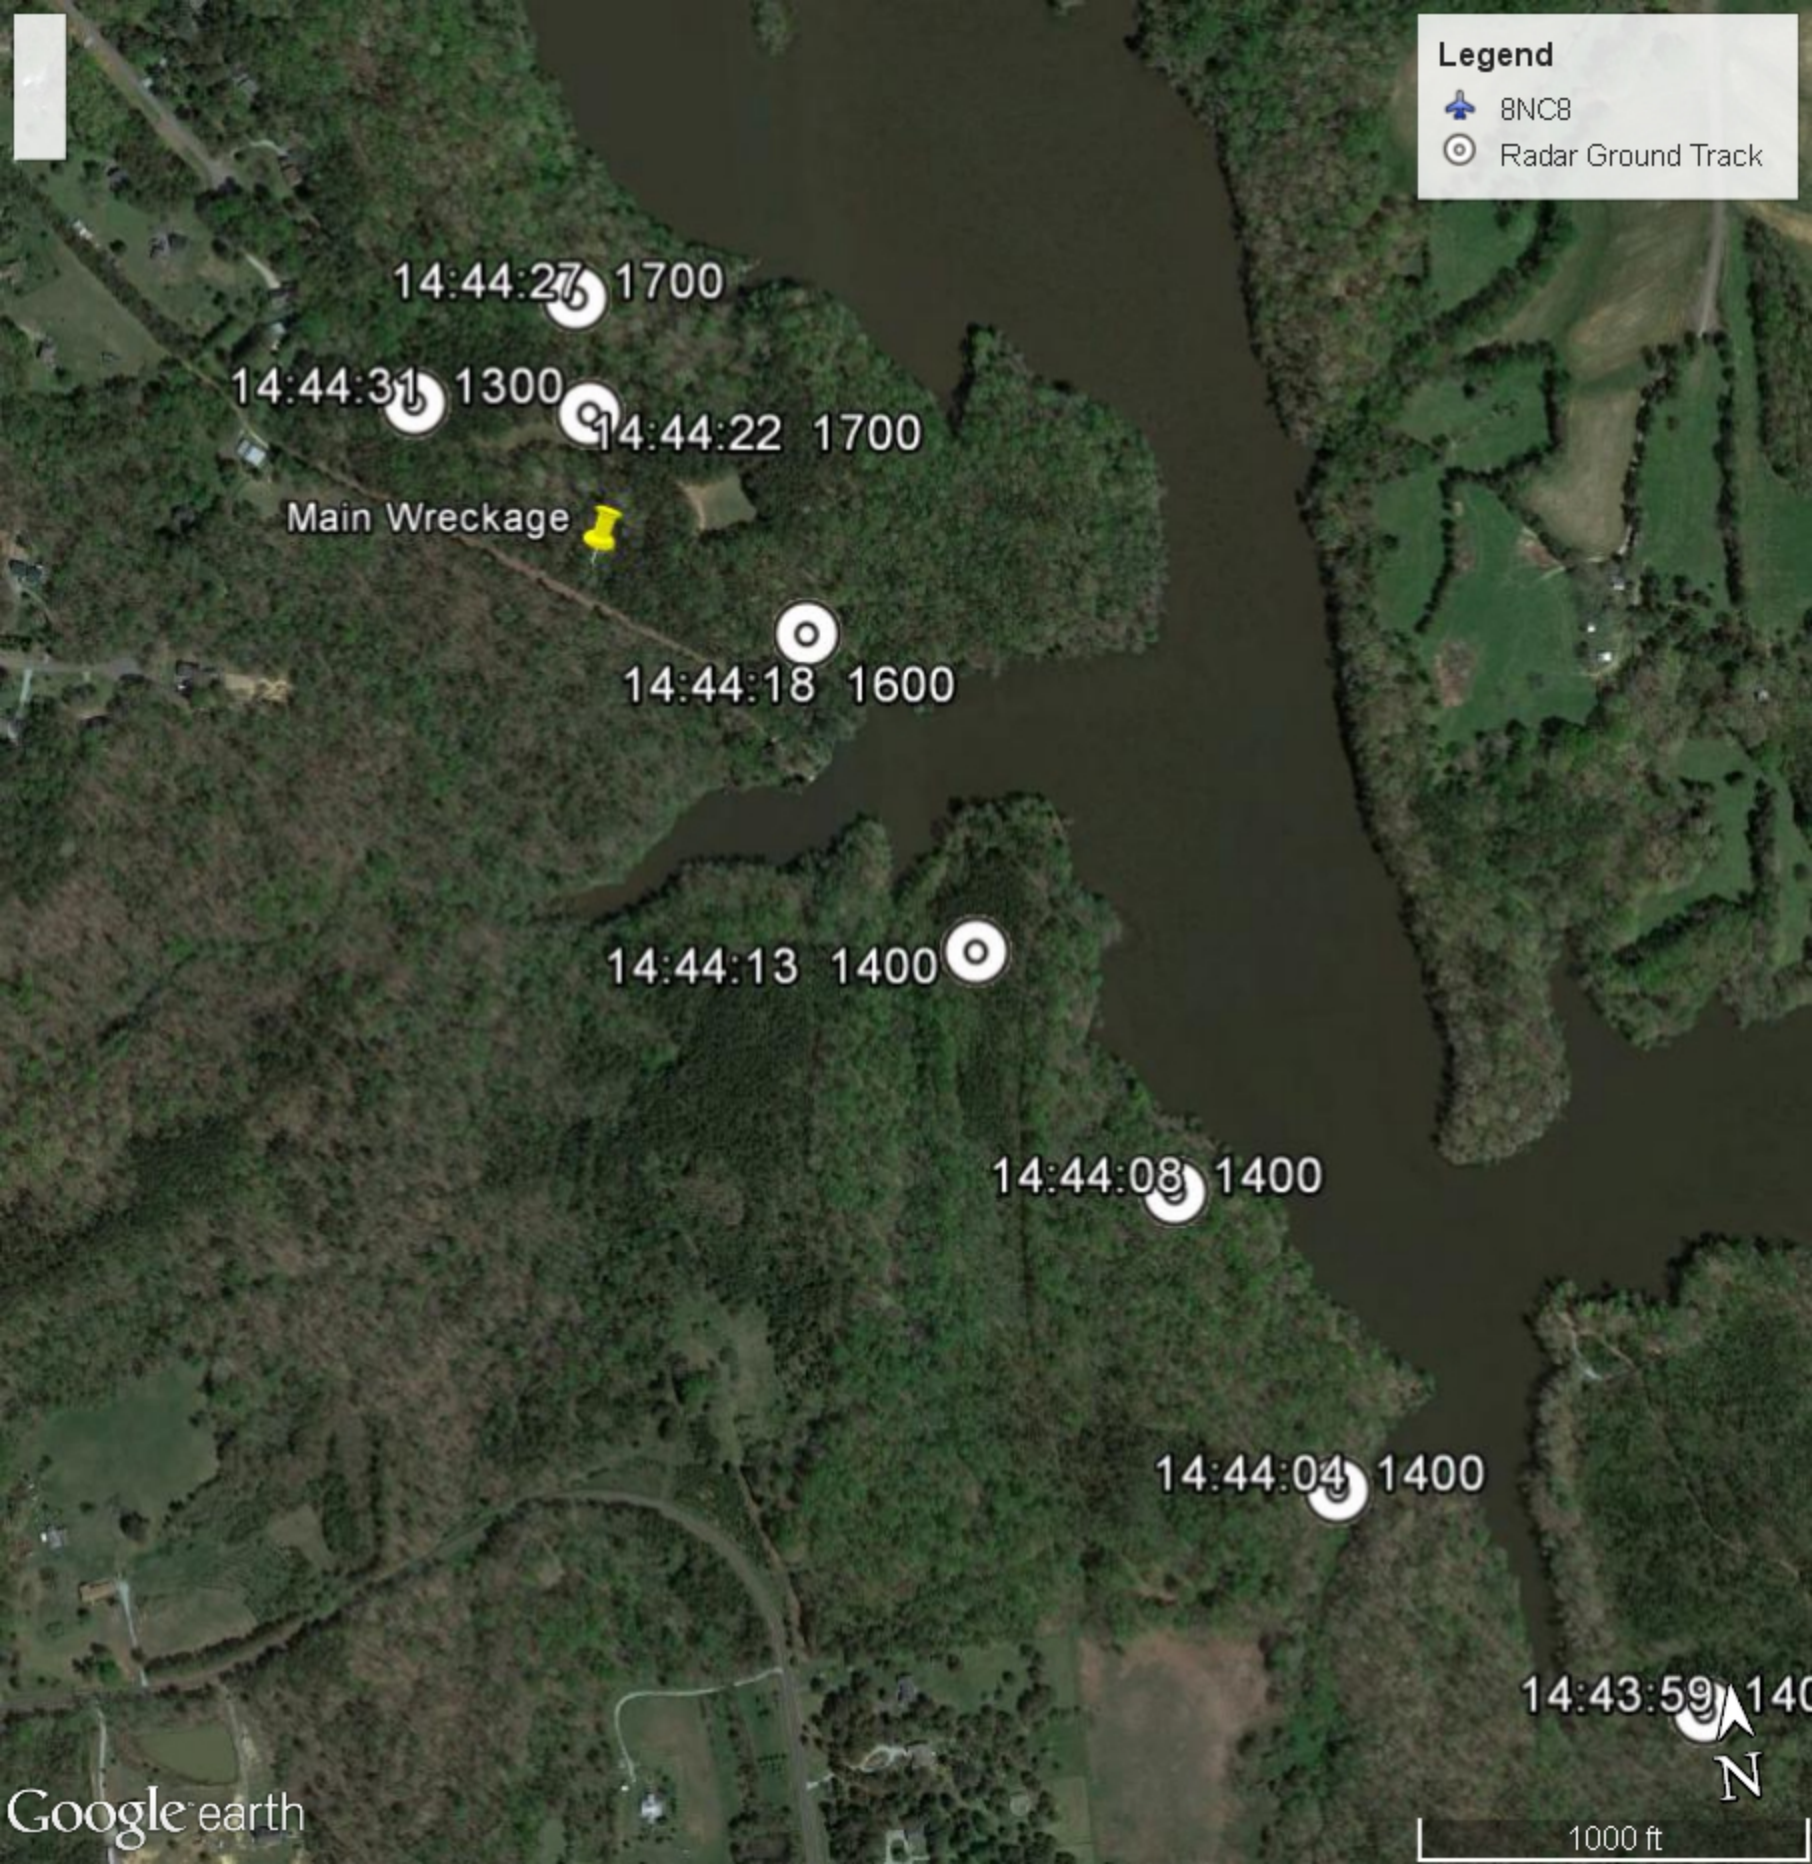

Legend

✈ 8NC8

📍 Radar Ground Track

Main Wreckage

14:44:22 1700

14:44:08 1400

14:43:54 1400

14:43:50 1300

14:41:18 1000

14:41:08 900

14:41:04 700

14:40:55 700

14:40:59 700

14:40:50 600

**Legend**

-  8NC8
-  Radar Ground Track

**Legend**

-  8NC8
-  Radar Ground Track

14:44:27 1700

14:44:31 1300

14:44:22 1700

Main Wreckage 

14:44:18 1600

14:44:13 1400

14:44:08 1400

14:44:04 1400

14:43:59 1400

**Legend**

-  8NC8
-  Radar Ground Track

1000 ft